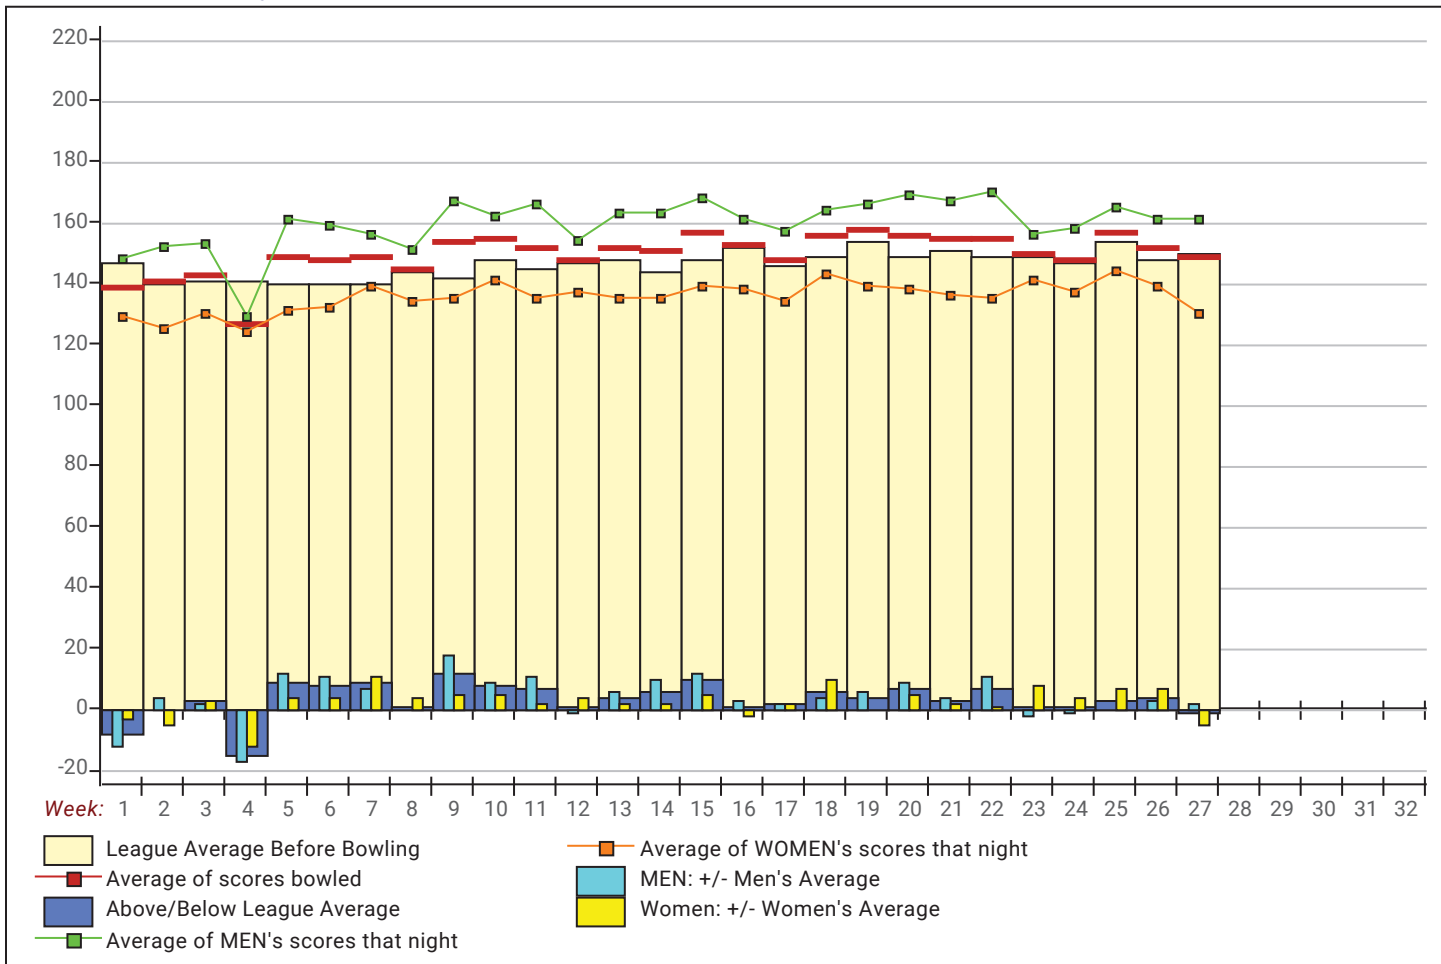

League Average Week-by-Week

League Average Statistics for Last Week

| | League | Right Hand | Left Hand | Men (Lft+Rt) | Women (Lft+Rt) |
|-------------------------------------|--------|------------|-----------|--------------|----------------|
| League Average Before Bowling | 149.55 | 147.79 | 188.16 | 159.19 | 134.54 |
| Average of scores bowled that night | 148.71 | 146.35 | 200.67 | 160.74 | 130.00 |
| New League Average After Bowling | 149.51 | 147.73 | 188.68 | 159.30 | 134.28 |
| Change in League Average | -.04 | -.06 | .52 | .11 | -.26 |
| People Who Bowled Over Average | 12 | 11 | 1 | 8 | 4 |
| People Who Bowled Under Average | 11 | 11 | | 6 | 5 |
| Average Amount of Series Over Avg | 31.33 | 30.73 | 38.00 | 34.25 | 25.50 |
| Average Amount of Series Under Avg | -35.73 | -35.73 | | -30.50 | -42.00 |
| Difference Avg, NiteAvg | -.25 | -.83 | 12.67 | 2.17 | -4.00 |
| Number of Bowlers | 23 | 22 | 1 | 14 | 9 |
| Number of Games Bowled | 69 | 66 | 3 | 42 | 27 |
| People Who Raised Their Average | 12 | 11 | 1 | 8 | 4 |
| Raised By an Average of This Amount | .45 | .45 | .52 | .49 | .37 |
| People Who Lowered Their Average | 11 | 11 | | 6 | 5 |
| Lowered By an Average of This Amou | -.57 | -.57 | | -.41 | -.77 |
| Number of Games Bowled Over Avera | 34 | 31 | 3 | 22 | 12 |
| Number of Games Bowled Under Avera | 32 | 32 | | 19 | 13 |