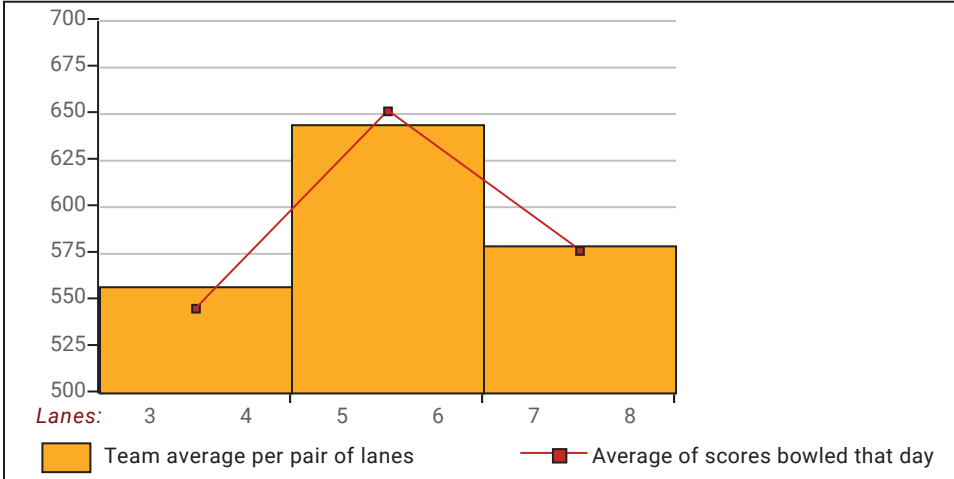

This report is for scores bowled March 15 which is Week 27 of 31

Team Average vs Avg of Scores