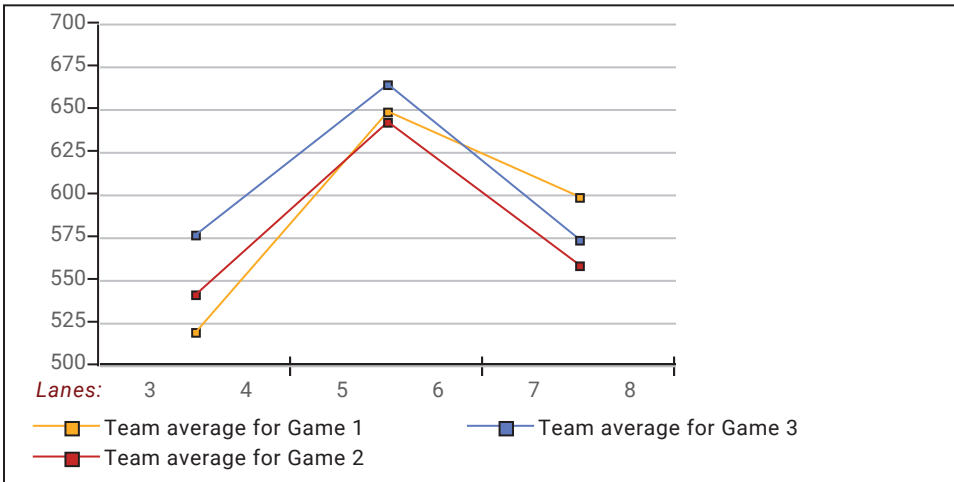

Average of Scores for Each Game