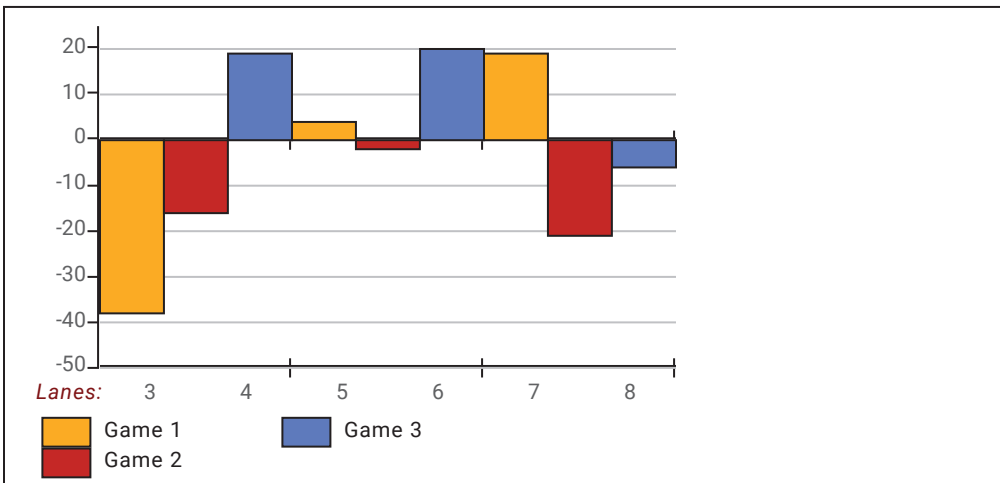

This report is for scores bowled March 15 which is Week 27 of 31

Team Average vs Avg of Scores

Average of Scores for Each Game

Amount Over/Under Team Average

This report is for scores bowled March 15 which is Week 27 of 31