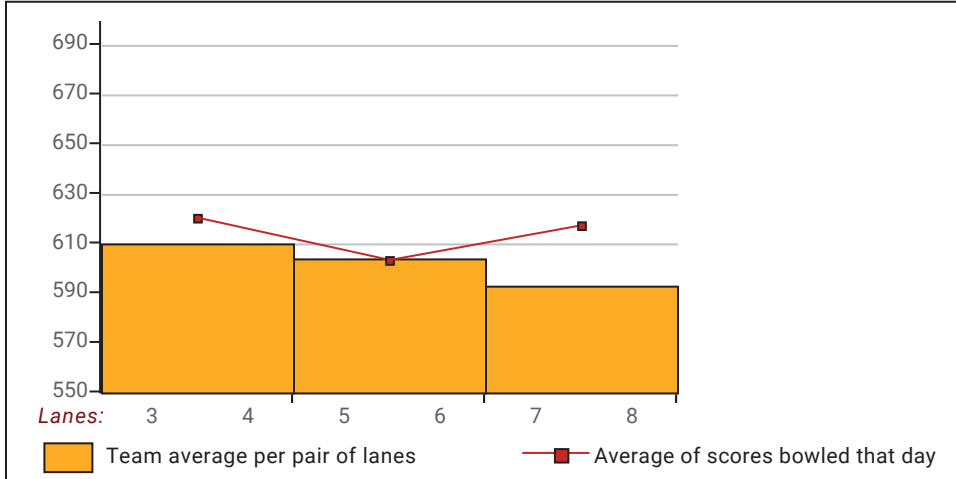

This report is for scores bowled February 1 which is Week 21 of 31

Team Average vs Avg of Scores