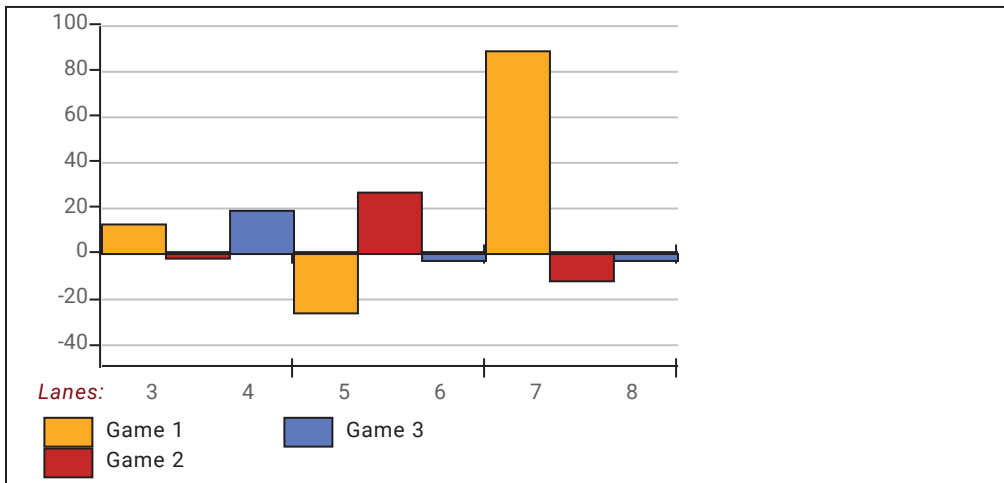

This report is for scores bowled February 1 which is Week 21 of 31

**Team Average vs Avg of Scores**

**Average of Scores for Each Game**

**Amount Over/Under Team Average**

This report is for scores bowled February 1 which is Week 21 of 31