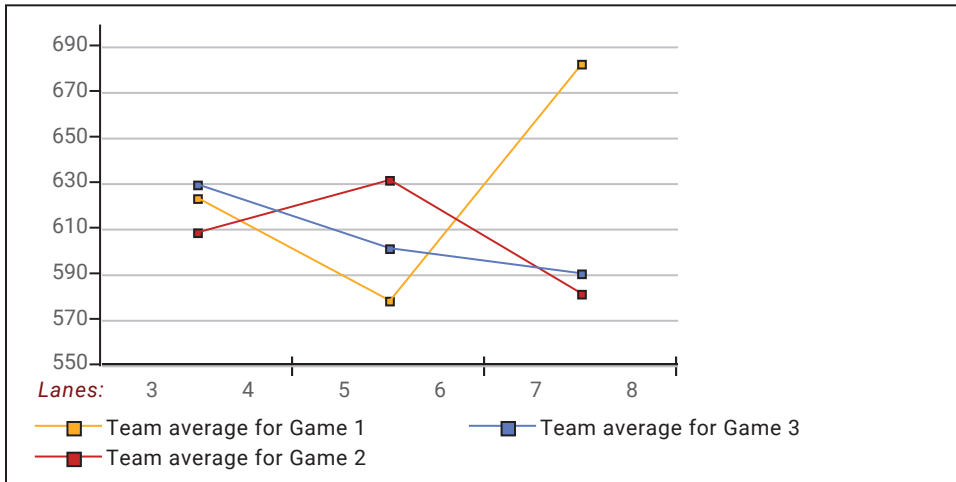

Average of Scores for Each Game