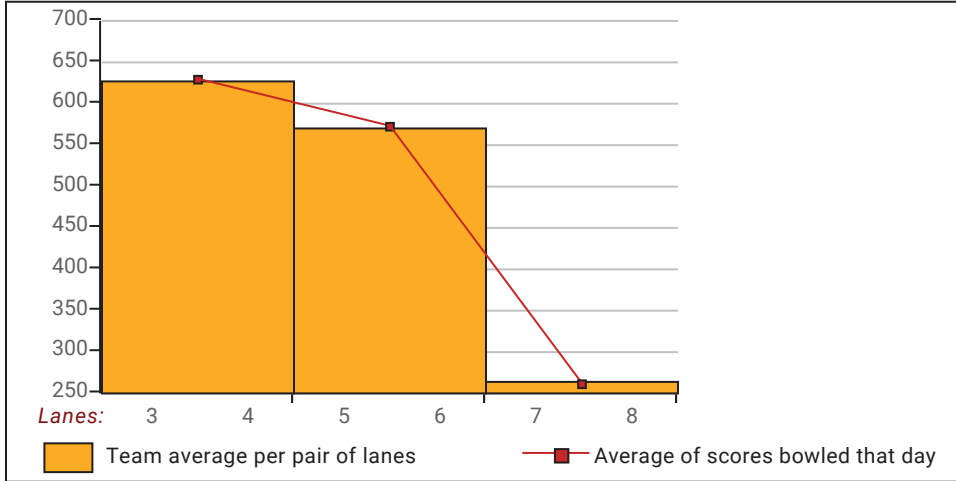

This report is for scores bowled December 15 which is Week 15 of 31

Team Average vs Avg of Scores