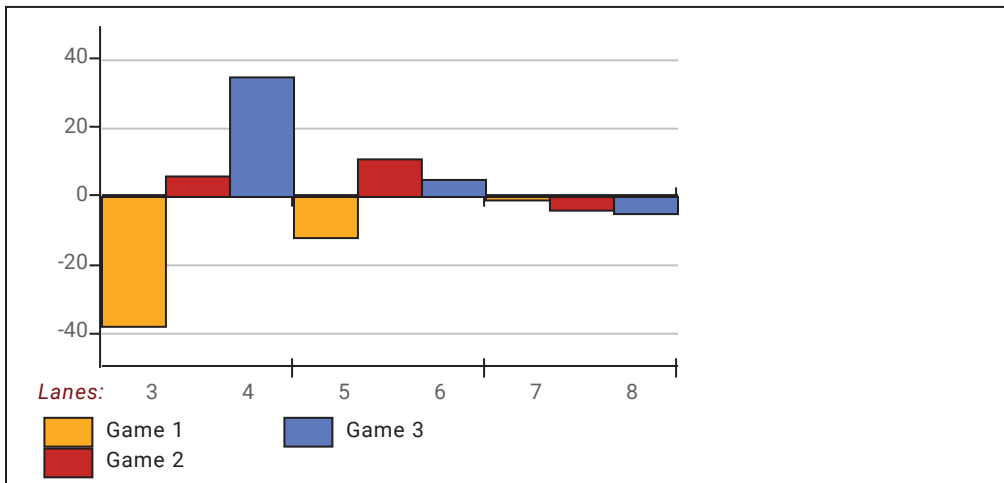

This report is for scores bowled December 15 which is Week 15 of 31

Team Average vs Avg of Scores

Average of Scores for Each Game

Amount Over/Under Team Average

This report is for scores bowled December 15 which is Week 15 of 31

League Average Week-by-Week

League Average Statistics for Last Week

| | League | Right Hand | Left Hand | Men (Lft+Rt) | Women (Lft+Rt) |
|-------------------------------------|--------|------------|-----------|--------------|----------------|
| League Average Before Bowling | 148.28 | 148.28 | | 153.67 | 139.02 |
| Average of scores bowled that night | 148.33 | 148.33 | | 153.86 | 138.86 |
| New League Average After Bowling | 148.29 | 148.29 | | 153.70 | 139.01 |
| Change in League Average | .01 | .01 | | .02 | -.01 |
| People Who Bowled Over Average | 10 | 10 | | 7 | 3 |
| People Who Bowled Under Average | 9 | 9 | | 5 | 4 |
| Average Amount of Series Over Avg | 25.80 | 25.80 | | 26.86 | 23.33 |
| Average Amount of Series Under Avg | -26.22 | -26.22 | | -34.40 | -16.00 |
| Difference Avg, NiteAvg | .39 | .39 | | .44 | .29 |
| Number of Bowlers | 19 | 19 | | 12 | 7 |
| Number of Games Bowled | 57 | 57 | | 36 | 21 |
| People Who Raised Their Average | 10 | 10 | | 7 | 3 |
| Raised By an Average of This Amount | .62 | .62 | | .66 | .52 |
| People Who Lowered Their Average | 9 | 9 | | 5 | 4 |
| Lowered By an Average of This Amou | -.66 | -.66 | | -.86 | -.41 |
| Number of Games Bowled Over Avera | 25 | 25 | | 17 | 8 |
| Number of Games Bowled Under Avera | 31 | 31 | | 19 | 12 |