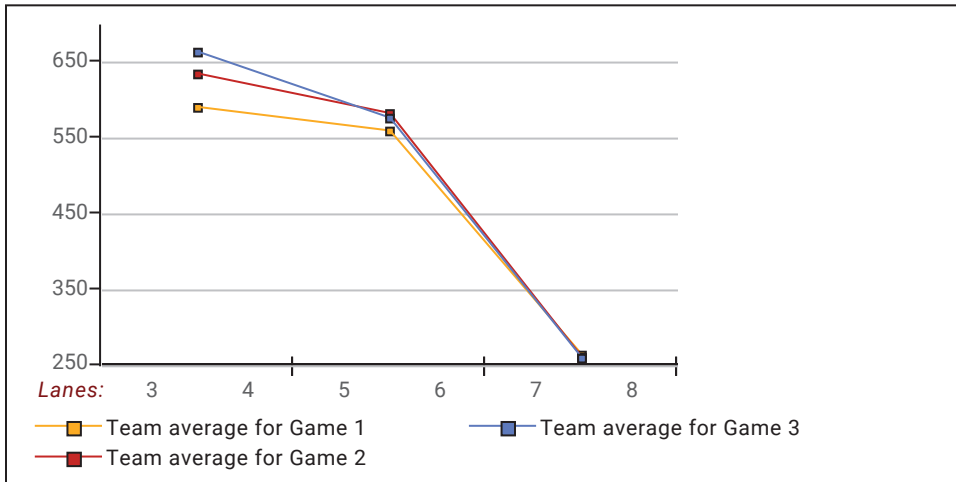

Average of Scores for Each Game