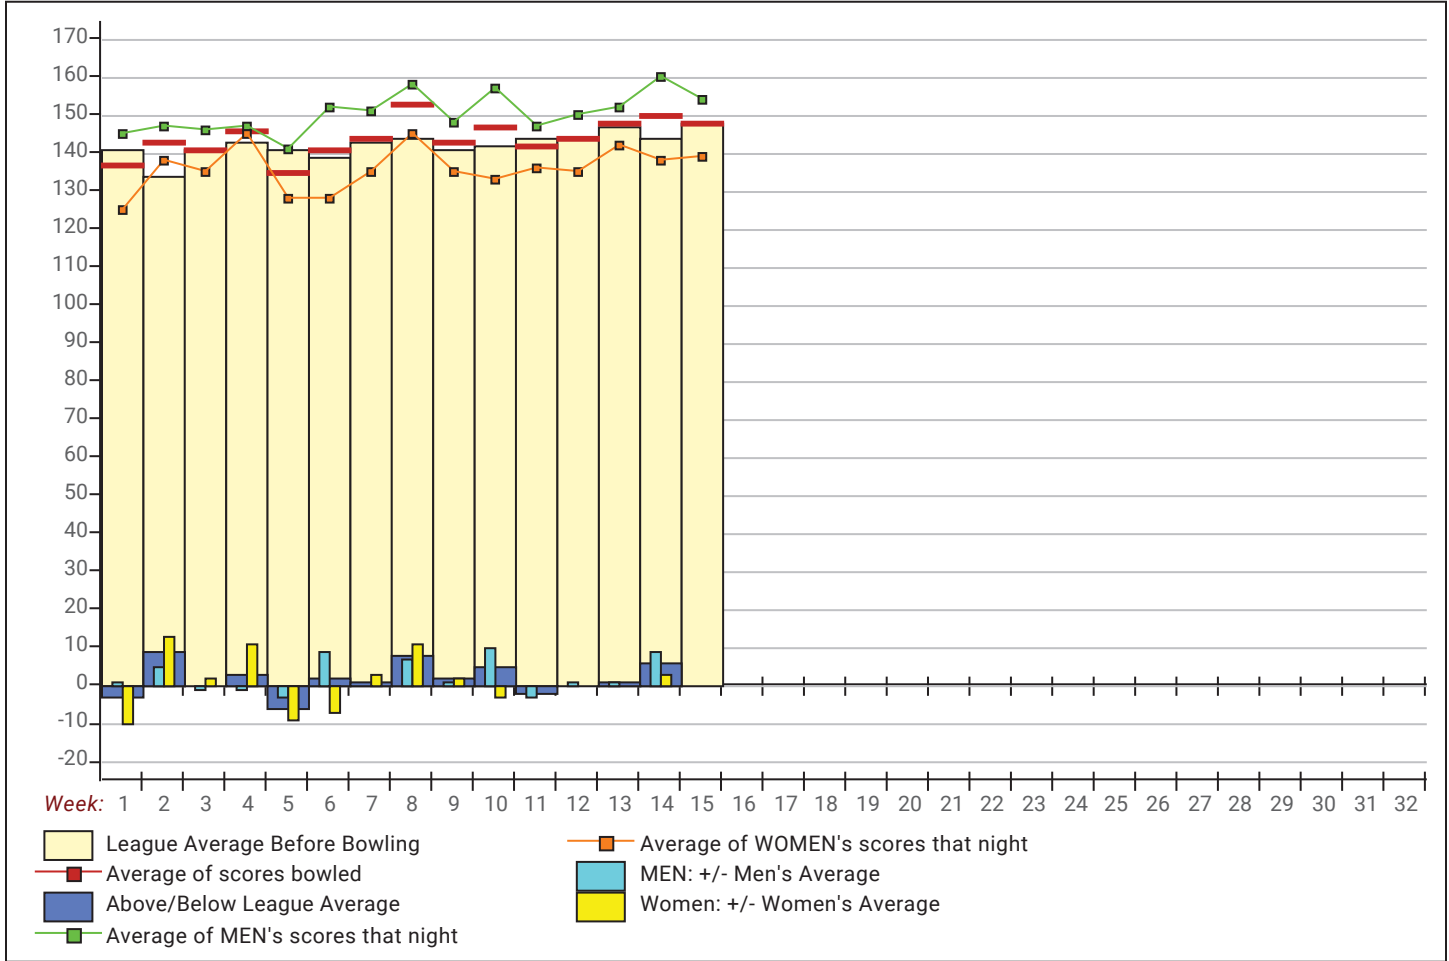

This report is for scores bowled December 15 which is Week 15 of 31

Team Average vs Avg of Scores

Average of Scores for Each Game

Amount Over/Under Team Average

This report is for scores bowled December 15 which is Week 15 of 31

League Average Week-by-Week

League Average Statistics for Last Week

| | League | Right Hand | Left Hand | Men (Lft+Rt) | Women (Lft+Rt) |
|-------------------------------------|--------|------------|-----------|--------------|----------------|
| League Average Before Bowling | 148.28 | 148.28 | | 153.67 | 139.02 |
| Average of scores bowled that night | 148.33 | 148.33 | | 153.86 | 138.86 |
| New League Average After Bowling | 148.29 | 148.29 | | 153.70 | 139.01 |
| Change in League Average | .01 | .01 | | .02 | -.01 |
| People Who Bowled Over Average | 10 | 10 | | 7 | 3 |
| People Who Bowled Under Average | 9 | 9 | | 5 | 4 |
| Average Amount of Series Over Avg | 25.80 | 25.80 | | 26.86 | 23.33 |
| Average Amount of Series Under Avg | -26.22 | -26.22 | | -34.40 | -16.00 |
| Difference Avg, NiteAvg | .39 | .39 | | .44 | .29 |
| Number of Bowlers | 19 | 19 | | 12 | 7 |
| Number of Games Bowled | 57 | 57 | | 36 | 21 |
| People Who Raised Their Average | 10 | 10 | | 7 | 3 |
| Raised By an Average of This Amount | .62 | .62 | | .66 | .52 |
| People Who Lowered Their Average | 9 | 9 | | 5 | 4 |
| Lowered By an Average of This Amou | -.66 | -.66 | | -.86 | -.41 |
| Number of Games Bowled Over Avera | 25 | 25 | | 17 | 8 |
| Number of Games Bowled Under Avera | 31 | 31 | | 19 | 12 |