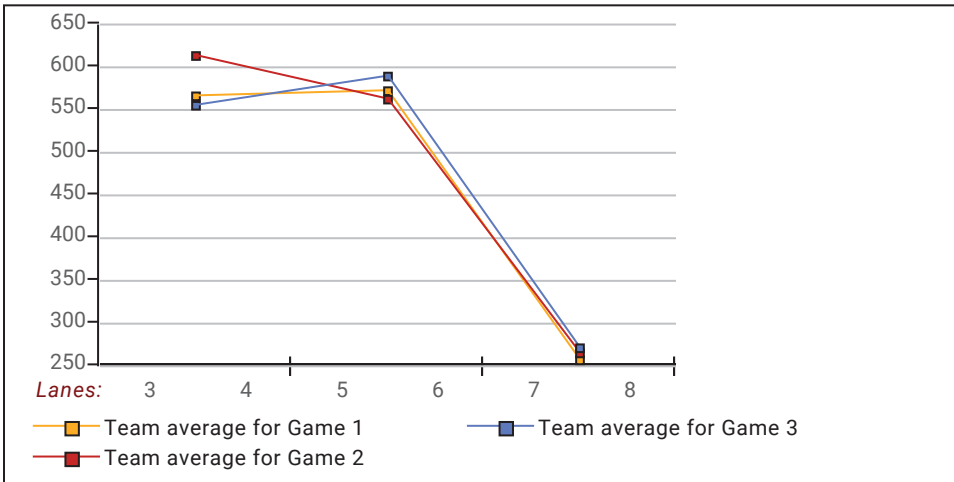

Average of Scores for Each Game