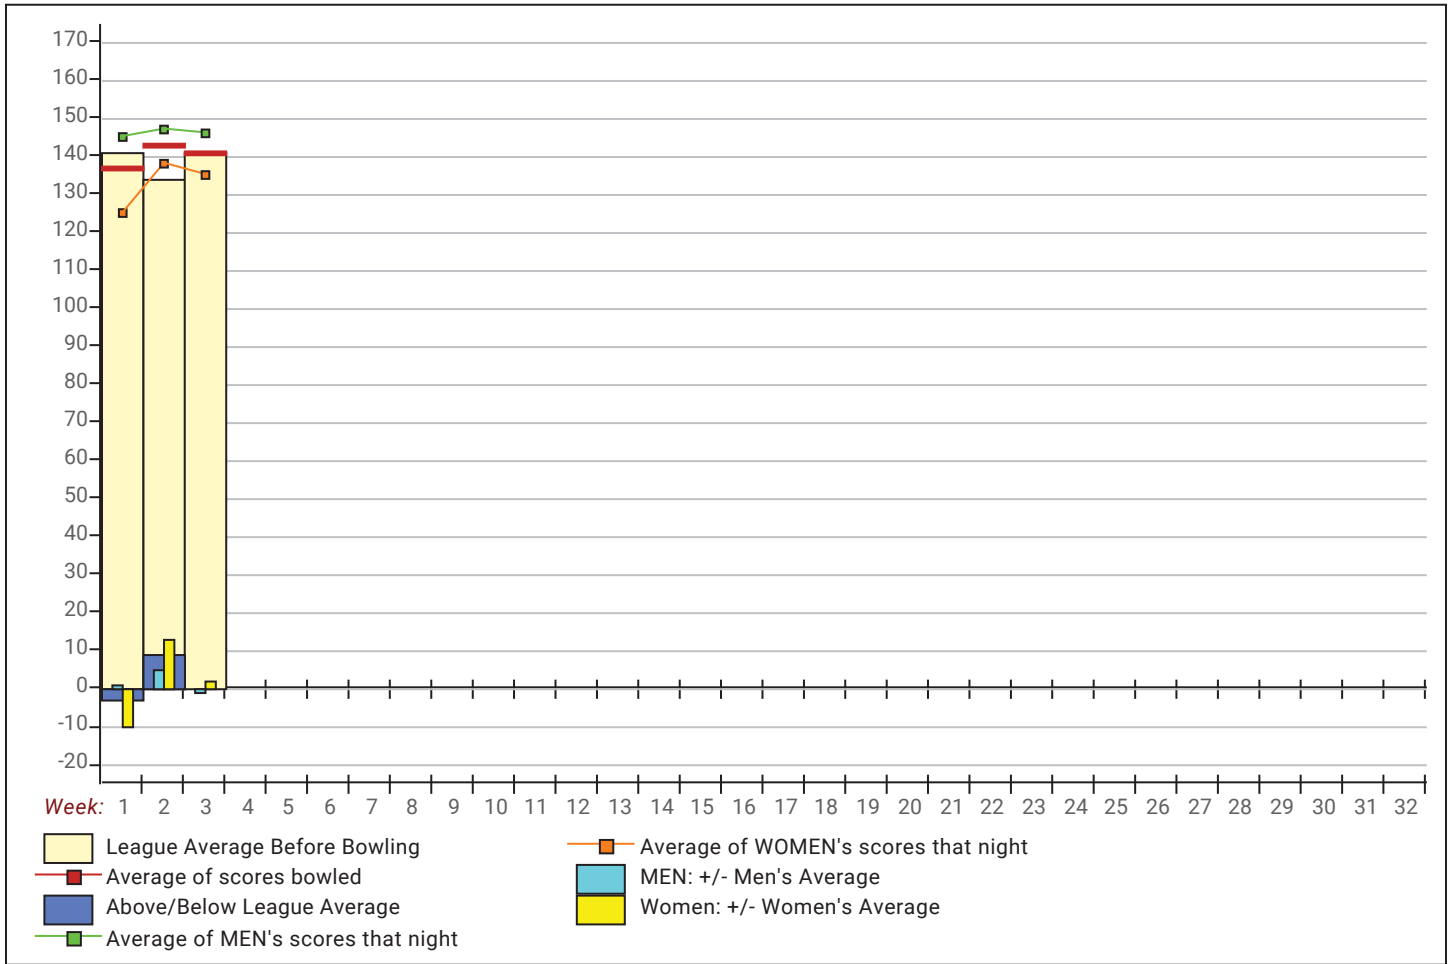

This report is for scores bowled September 22 which is Week 3 of 31

League Average Week-by-Week

League Average Statistics for Last Week

	League	Right Hand	Left Hand	Men (Lft+Rt)	Women (Lft+Rt)
League Average Before Bowling	141.41	141.41		146.54	133.71
Average of scores bowled that night	141.47	141.47		145.61	135.25
New League Average After Bowling	141.14	141.14		146.13	133.66
Change in League Average	-.26	-.26		-.41	-.05
People Who Bowled Over Average	10	10		6	4
People Who Bowled Under Average	9	9		5	4
Average Amount of Series Over Avg	52.10	52.10		48.50	57.50
Average Amount of Series Under Avg	-54.89	-54.89		-62.40	-45.50
Difference Avg, NiteAvg	.47	.47		-.56	2.00
Number of Bowlers	20	20		12	8
Number of Games Bowled	60	60		36	24
People Who Raised Their Average	10	10		6	4
Raised By an Average of This Amount	7.10	7.10		7.71	6.18
People Who Lowered Their Average	9	9		5	4
Lowered By an Average of This Amou	-8.48	-8.48		-10.23	-6.28
Number of Games Bowled Over Avera	29	29		20	9
Number of Games Bowled Under Avera	31	31		16	15

Note: Averages are based only on people who bowled.