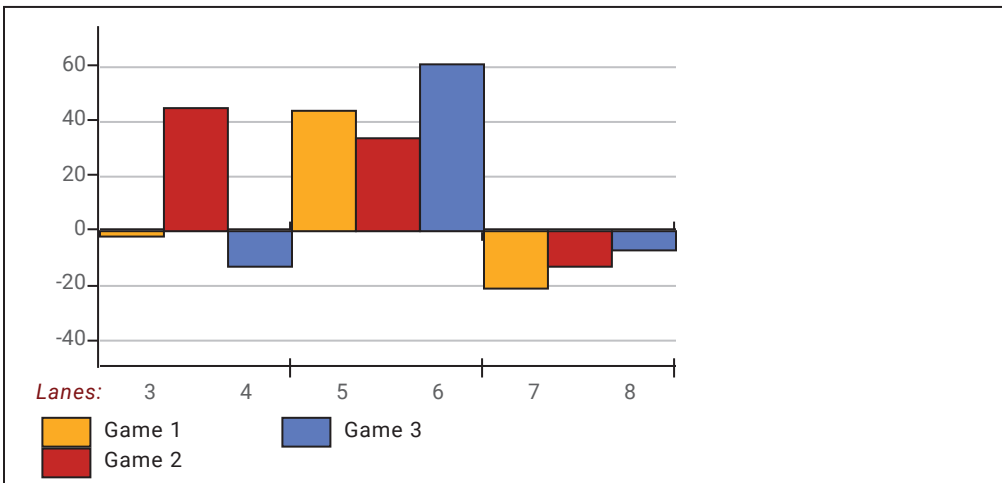

This report is for scores bowled September 22 which is Week 3 of 31

**Team Average vs Avg of Scores**

**Average of Scores for Each Game**

**Amount Over/Under Team Average**

This report is for scores bowled September 22 which is Week 3 of 31