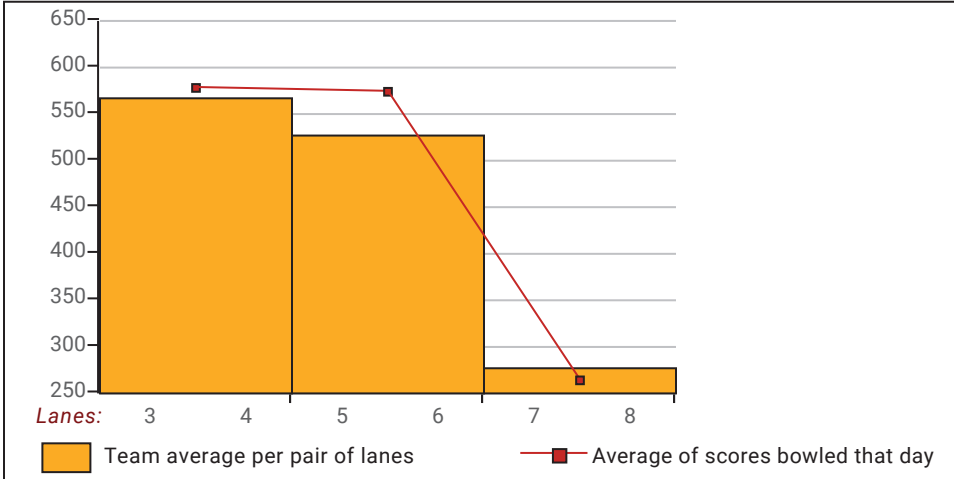

This report is for scores bowled September 22 which is Week 3 of 31

Team Average vs Avg of Scores