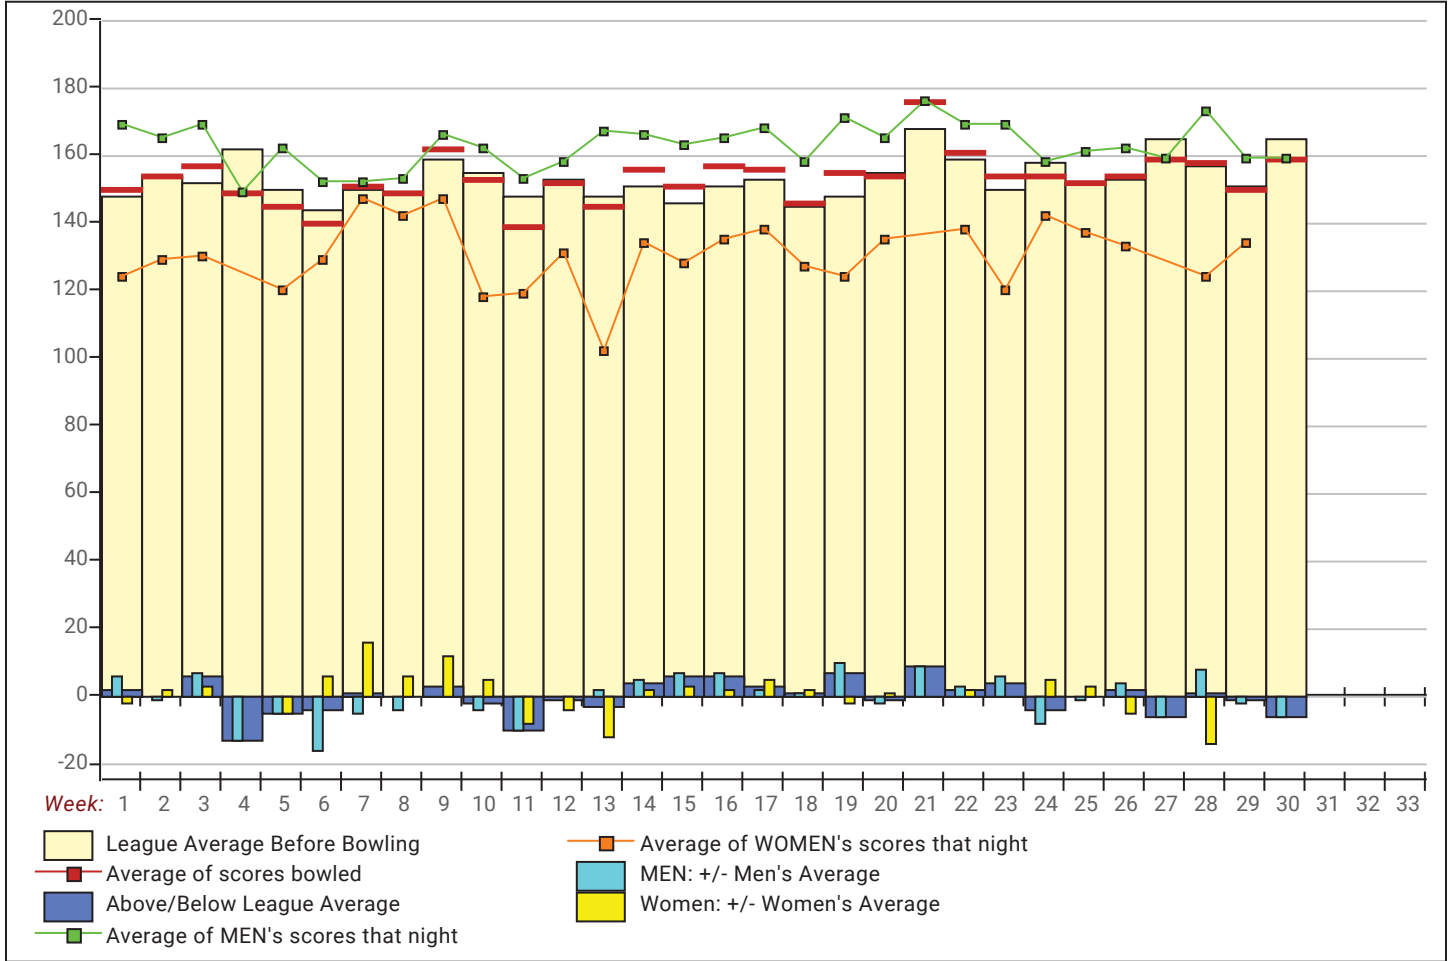

This report is for scores bowled April 18 which is Week 30 of 30

**Team Average vs Avg of Scores**

**Average of Scores for Each Game**

**Amount Over/Under Team Average**

This report is for scores bowled April 18 which is Week 30 of 30

League Average Week-by-Week

League Average Statistics for Last Week

	League	Right Hand	Left Hand	Men (Lft+Rt)	Women (Lft+Rt)
League Average Before Bowling	165.40	165.40		165.40	
Average of scores bowled that night	159.00	159.00		159.00	
New League Average After Bowling	164.95	164.95		164.95	
Change in League Average	-.45	-.45		-.45	
People Who Bowled Over Average	2	2		2	
People Who Bowled Under Average	5	5		5	
Average Amount of Series Over Avg	18.50	18.50		18.50	
Average Amount of Series Under Avg	-32.60	-32.60		-32.60	
Difference Avg, NiteAvg	-6.00	-6.00		-6.00	
Number of Bowlers	7	7		7	
Number of Games Bowled	21	21		21	
People Who Raised Their Average	2	2		2	
Raised By an Average of This Amount	.23	.23		.23	
People Who Lowered Their Average	5	5		5	
Lowered By an Average of This Amou	-.73	-.73		-.73	
Number of Games Bowled Over Avera	8	8		8	
Number of Games Bowled Under Avera	13	13		13	