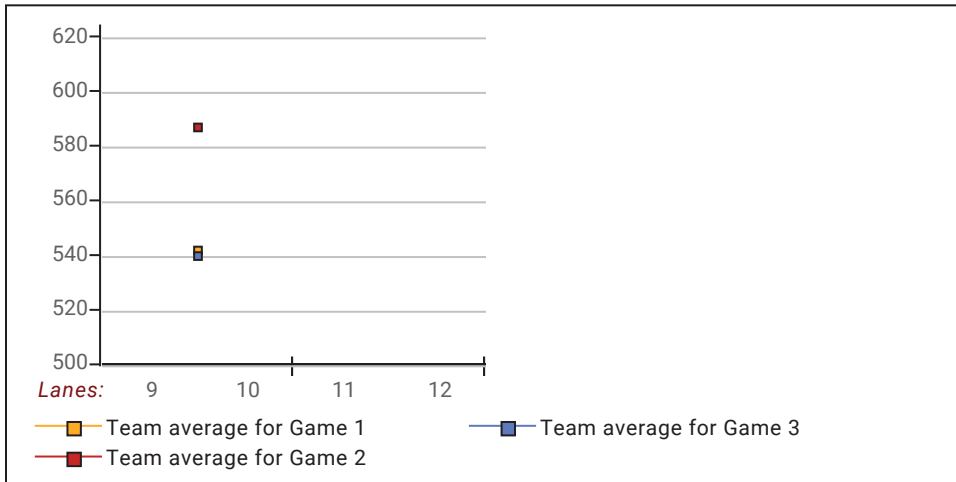

Average of Scores for Each Game