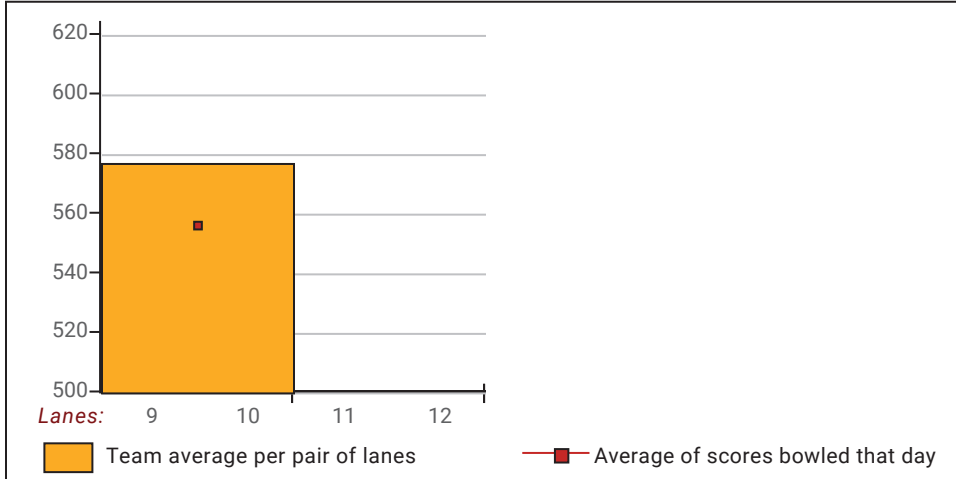

This report is for scores bowled April 18 which is Week 30 of 30

Team Average vs Avg of Scores