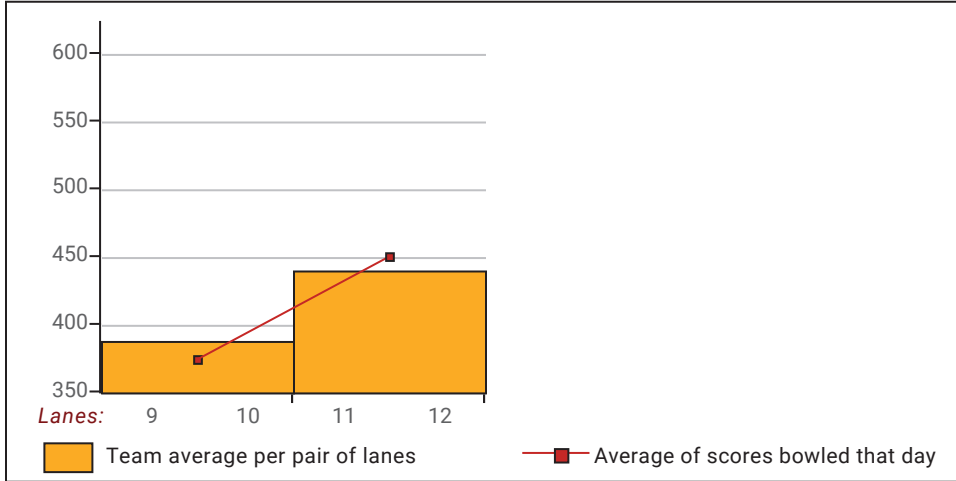

Team Average vs Avg of Scores