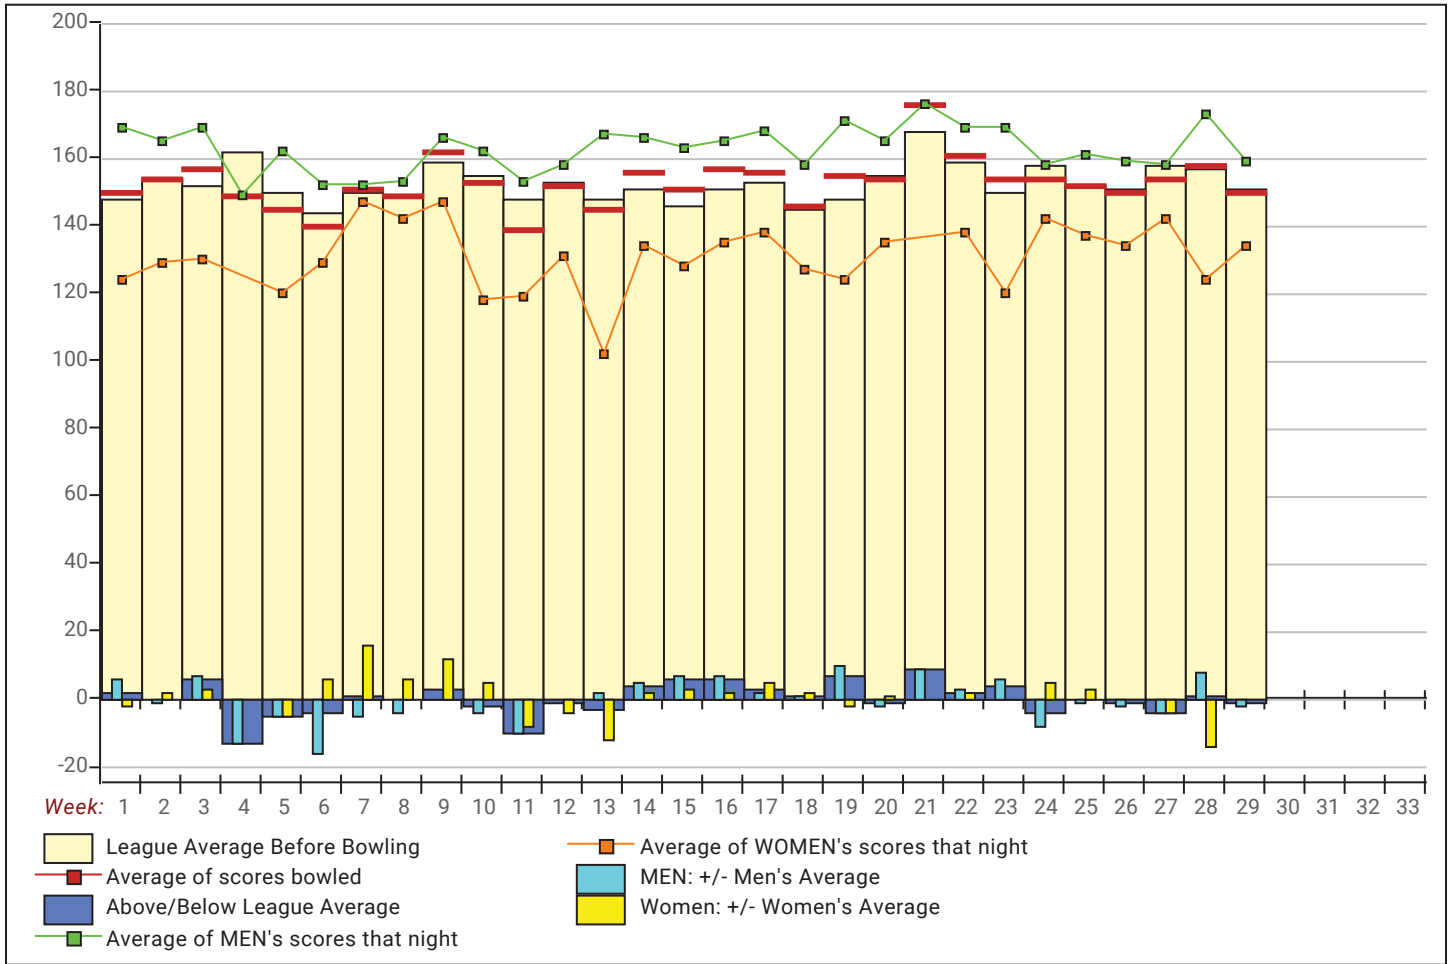

Senior Singles 2024-25

Big Apple Fun Center

This report is for scores bowled April 11 which is Week 29 of 30

Men & Women, Left & Right Handed Statistics

Unless designated left handed, bowlers are considered right handed.

Team Average vs Avg of Scores

Average of Scores for Each Game

Amount Over/Under Team Average

This report is for scores bowled April 11 which is Week 29 of 30

League Average Week-by-Week

League Average Statistics for Last Week

	League	Right Hand	Left Hand	Men (Lft+Rt)	Women (Lft+Rt)
League Average Before Bowling	151.07	151.07		161.33	133.13
Average of scores bowled that night	149.97	149.97		159.38	133.50
New League Average After Bowling	151.12	151.12		161.40	133.15
Change in League Average	.05	.05		.07	.01
People Who Bowled Over Average	5	5		3	2
People Who Bowled Under Average	6	6		4	2
Average Amount of Series Over Avg	18.40	18.40		25.00	8.50
Average Amount of Series Under Avg	-19.00	-19.00		-26.50	-4.00
Difference Avg, NiteAvg	-.67	-.67		-1.48	.75
Number of Bowlers	11	11		7	4
Number of Games Bowled	33	33		21	12
People Who Raised Their Average	5	5		3	2
Raised By an Average of This Amount	.48	.48		.73	.11
People Who Lowered Their Average	6	6		4	2
Lowered By an Average of This Amou	-.31	-.31		-.43	-.08
Number of Games Bowled Over Avera	13	13		8	5
Number of Games Bowled Under Avera	20	20		13	7