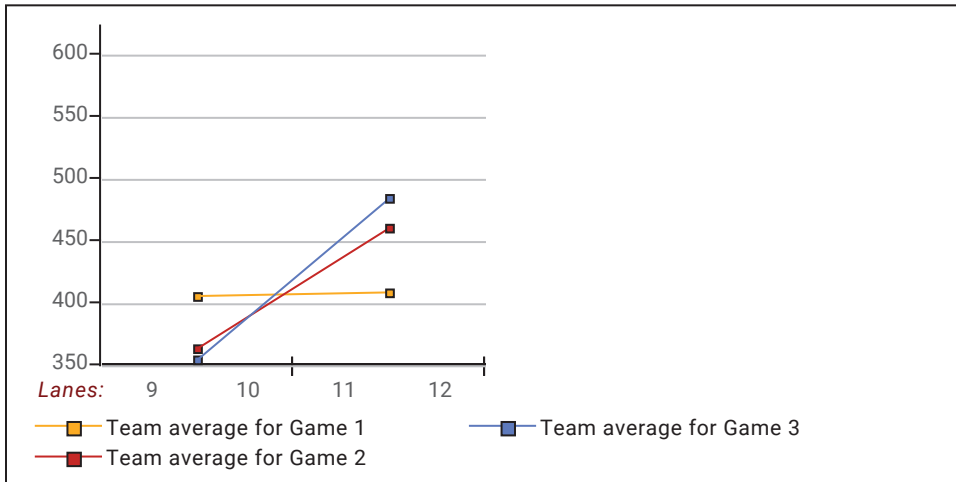

Average of Scores for Each Game