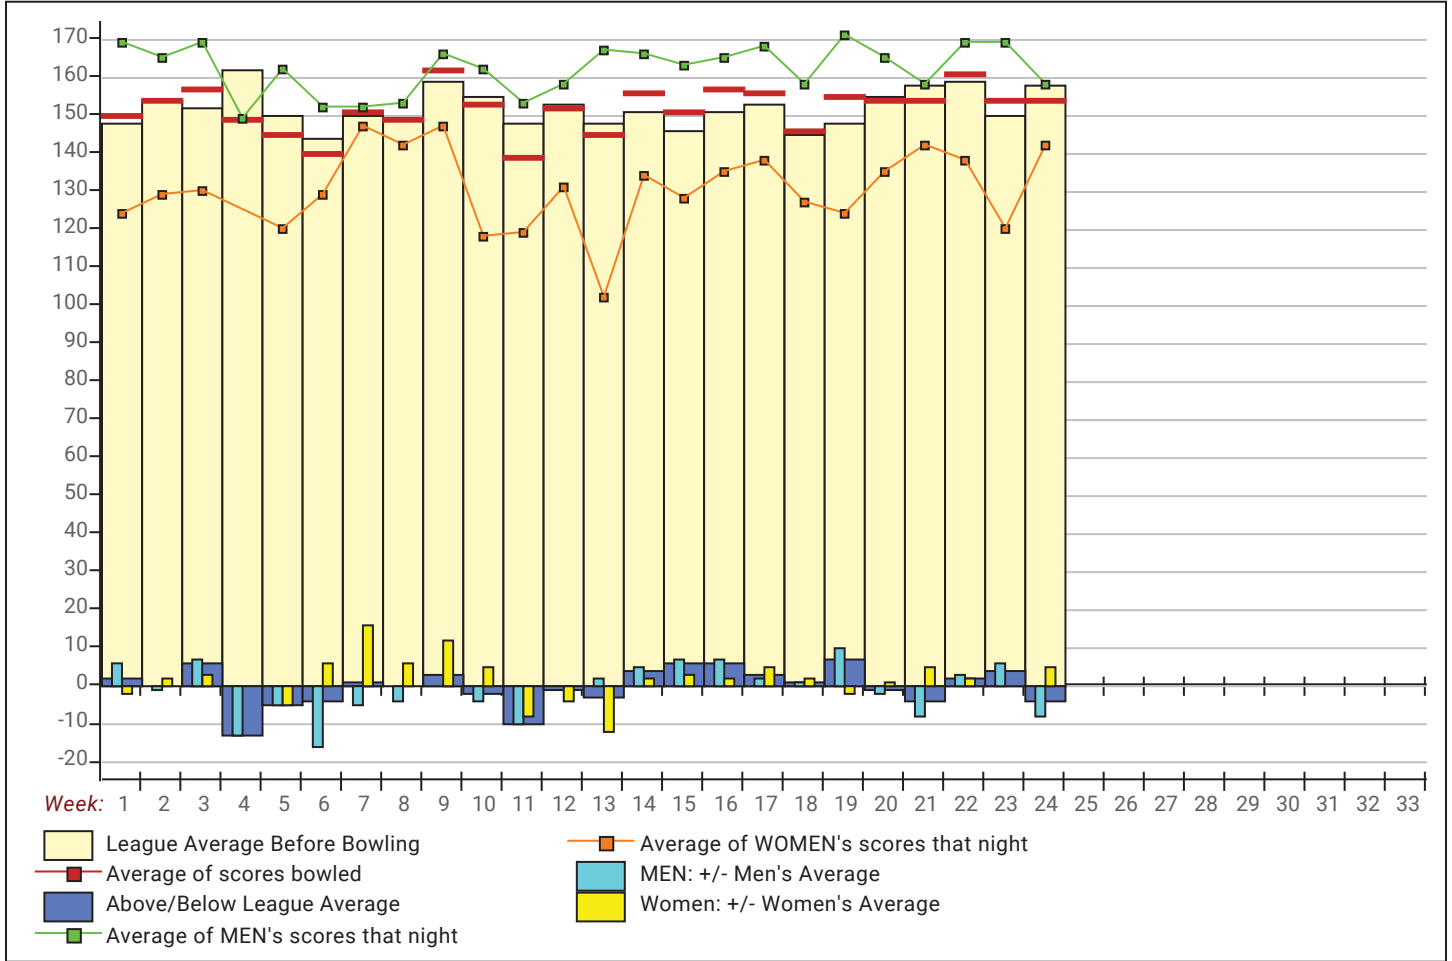

**Team Average vs Avg of Scores**

**Average of Scores for Each Game**

**Amount Over/Under Team Average**

This report is for scores bowled March 7 which is Week 24 of 30

**League Average Week-by-Week**

**League Average Statistics for Last Week**

	League	Right Hand	Left Hand	Men (Lft+Rt)	Women (Lft+Rt)
League Average Before Bowling	157.87	157.87		165.75	136.84
Average of scores bowled that night	153.64	153.64		158.04	141.89
New League Average After Bowling	157.83	157.83		165.59	137.13
Change in League Average	-.04	-.04		-.16	.29
People Who Bowled Over Average	5	5		2	3
People Who Bowled Under Average	5	5		5	
Average Amount of Series Over Avg	12.80	12.80		7.00	16.67
Average Amount of Series Under Avg	-38.20	-38.20		-38.20	
Difference Avg, NiteAvg	-3.82	-3.82		-7.33	5.56
Number of Bowlers	11	11		8	3
Number of Games Bowled	33	33		24	9
People Who Raised Their Average	5	5		2	3
Raised By an Average of This Amount	.65	.65		1.20	.29
People Who Lowered Their Average	5	5		5	
Lowered By an Average of This Amou	-.73	-.73		-.73	
Number of Games Bowled Over Avera	15	15		9	6
Number of Games Bowled Under Avera	18	18		15	3