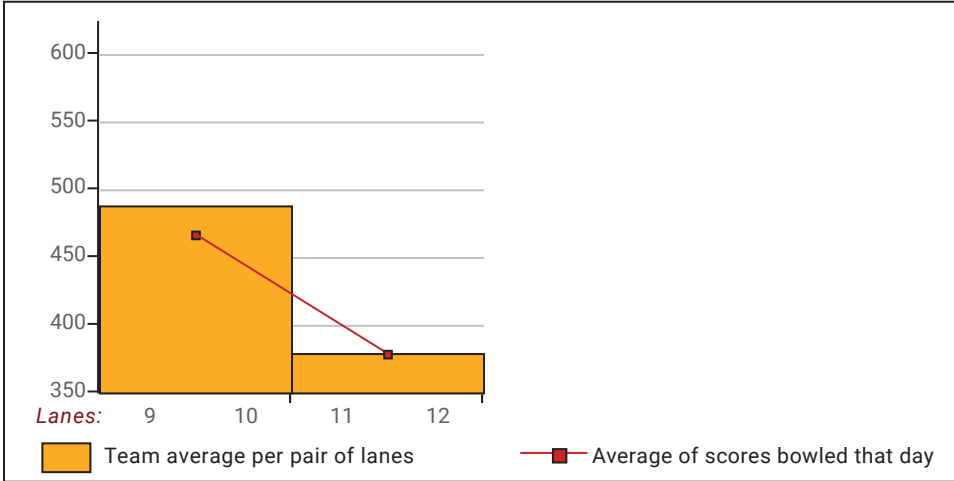

Team Average vs Avg of Scores