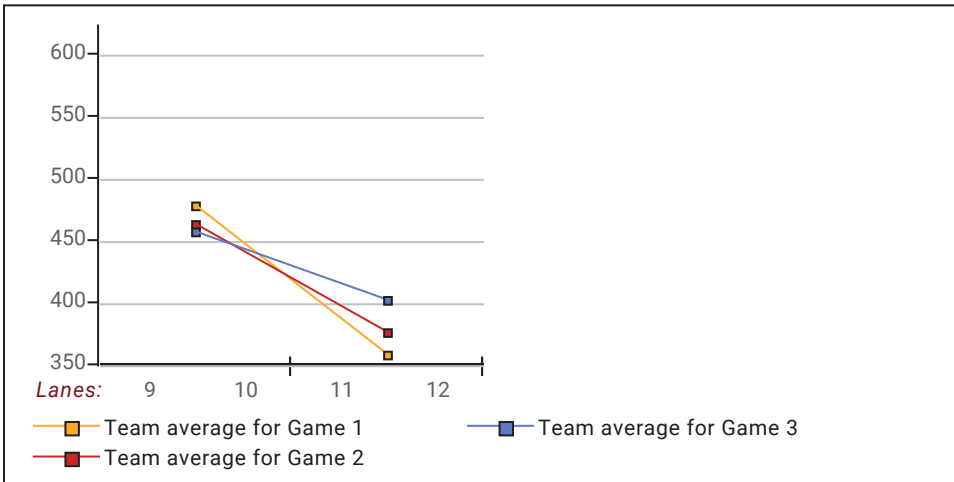

Average of Scores for Each Game