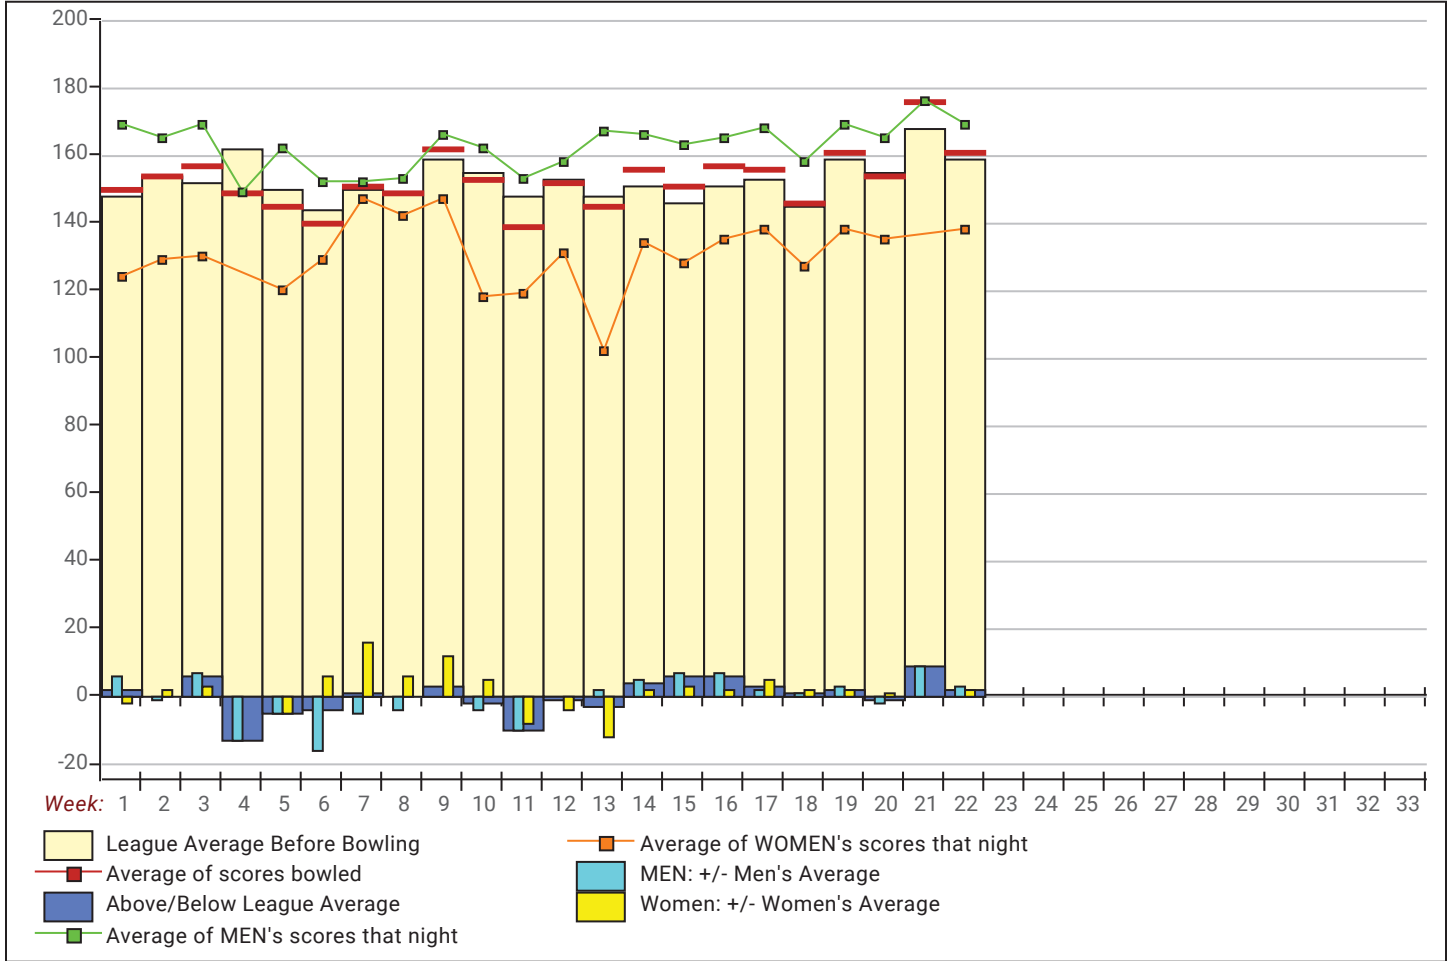

Team Average vs Avg of Scores

Average of Scores for Each Game

Amount Over/Under Team Average

This report is for scores bowled February 21 which is Week 22 of 30

League Average Week-by-Week

League Average Statistics for Last Week

	League	Right Hand	Left Hand	Men (Lft+Rt)	Women (Lft+Rt)
League Average Before Bowling	158.73	158.73		166.07	136.70
Average of scores bowled that night	161.11	161.11		168.67	138.44
New League Average After Bowling	159.04	159.04		166.46	136.81
Change in League Average	.31	.31		.39	.10
People Who Bowled Over Average	7	7		5	2
People Who Bowled Under Average	5	5		4	1
Average Amount of Series Over Avg	32.00	32.00		38.20	16.50
Average Amount of Series Under Avg	-23.60	-23.60		-26.75	-11.00
Difference Avg, NiteAvg	2.94	2.94		3.11	2.44
Number of Bowlers	12	12		9	3
Number of Games Bowled	36	36		27	9
People Who Raised Their Average	7	7		5	2
Raised By an Average of This Amount	.96	.96		1.23	.29
People Who Lowered Their Average	5	5		4	1
Lowered By an Average of This Amou	-.59	-.59		-.67	-.27
Number of Games Bowled Over Avera	21	21		17	4
Number of Games Bowled Under Avera	15	15		10	5