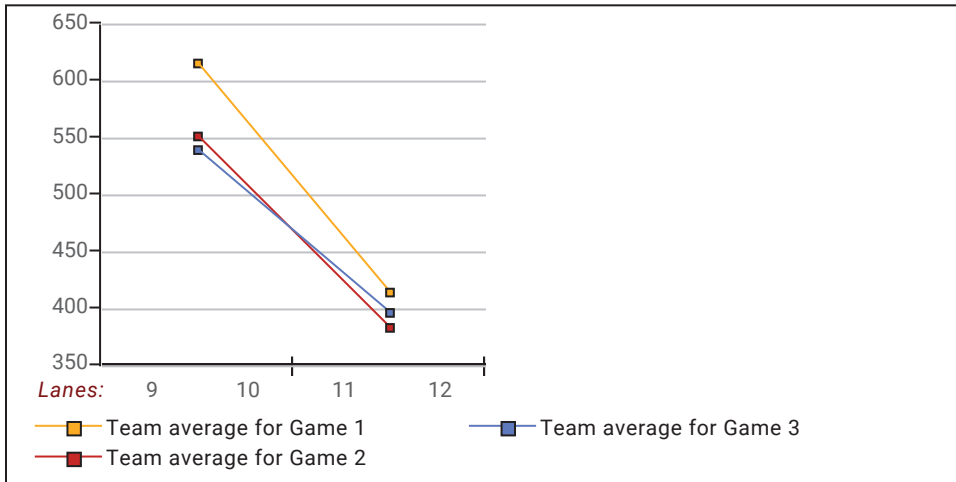

Average of Scores for Each Game