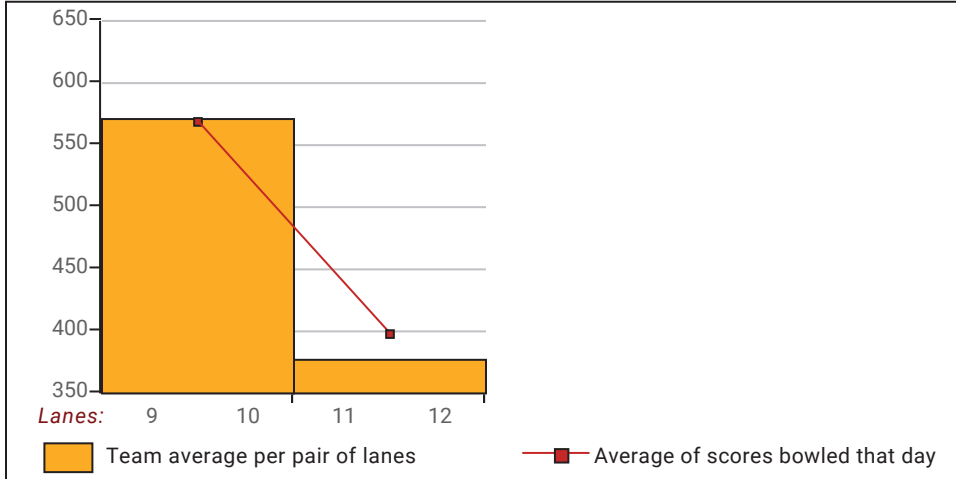

Team Average vs Avg of Scores