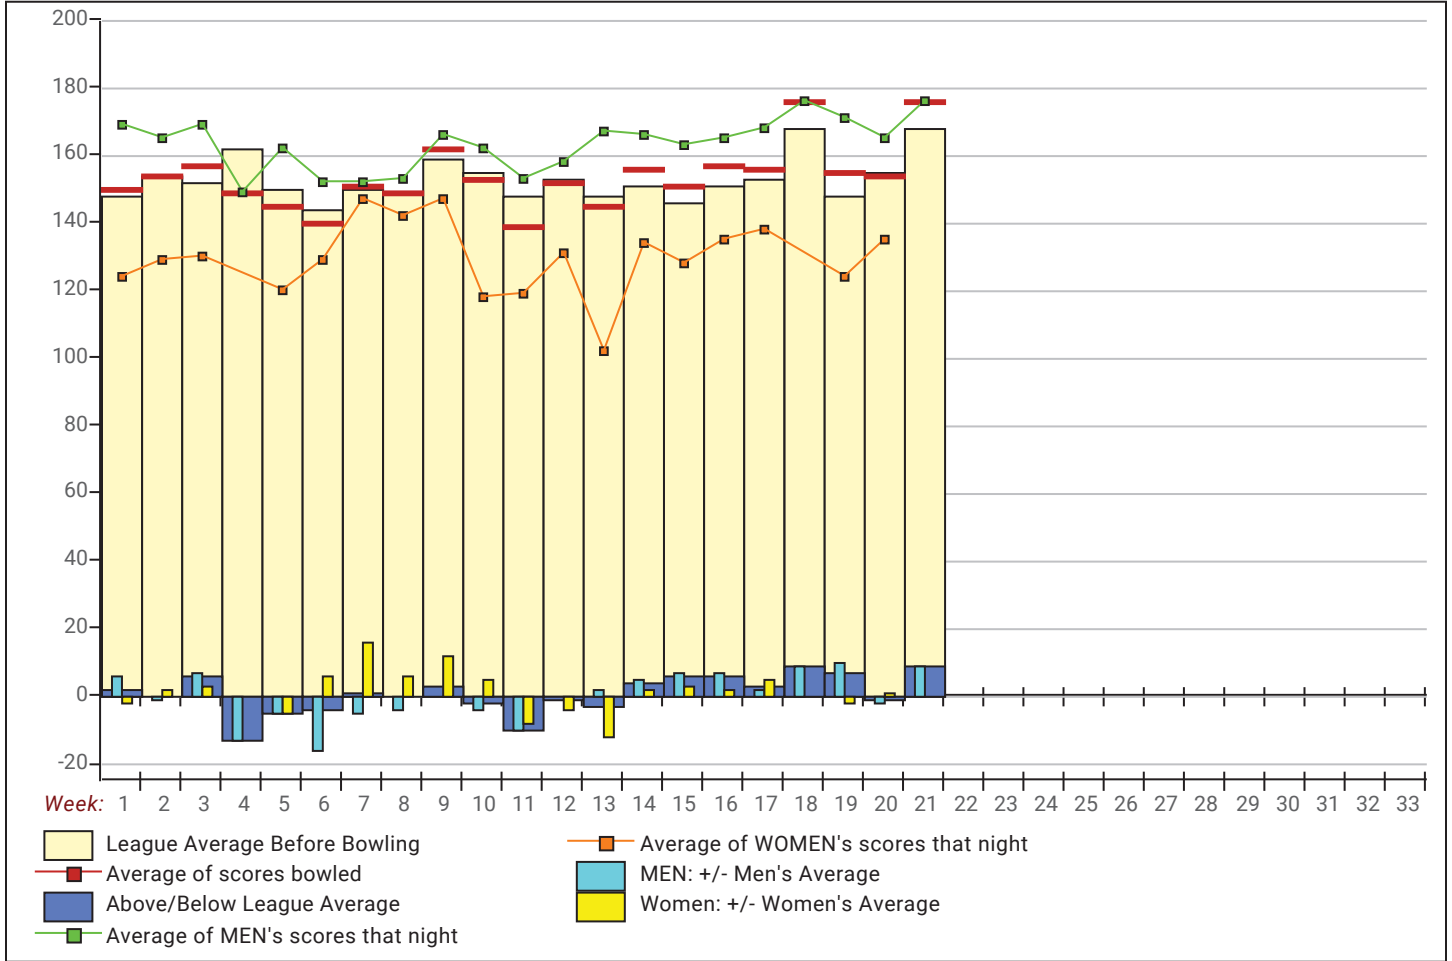

Team Average vs Avg of Scores

Average of Scores for Each Game

Amount Over/Under Team Average

This report is for scores bowled February 14 which is Week 21 of 30

League Average Week-by-Week

League Average Statistics for Last Week

	League	Right Hand	Left Hand	Men (Lft+Rt)	Women (Lft+Rt)
League Average Before Bowling	167.62	167.62		167.62	
Average of scores bowled that night	176.46	176.46		176.46	
New League Average After Bowling	169.53	169.53		169.53	
Change in League Average	1.91	1.91		1.91	
People Who Bowled Over Average	6	6		6	
People Who Bowled Under Average	2	2		2	
Average Amount of Series Over Avg	42.83	42.83		42.83	
Average Amount of Series Under Avg	-19.50	-19.50		-19.50	
Difference Avg, NiteAvg	9.08	9.08		9.08	
Number of Bowlers	8	8		8	
Number of Games Bowled	24	24		24	
People Who Raised Their Average	6	6		6	
Raised By an Average of This Amount	2.99	2.99		2.99	
People Who Lowered Their Average	2	2		2	
Lowered By an Average of This Amou	-1.34	-1.34		-1.34	
Number of Games Bowled Over Avera	15	15		15	
Number of Games Bowled Under Avera	9	9		9	