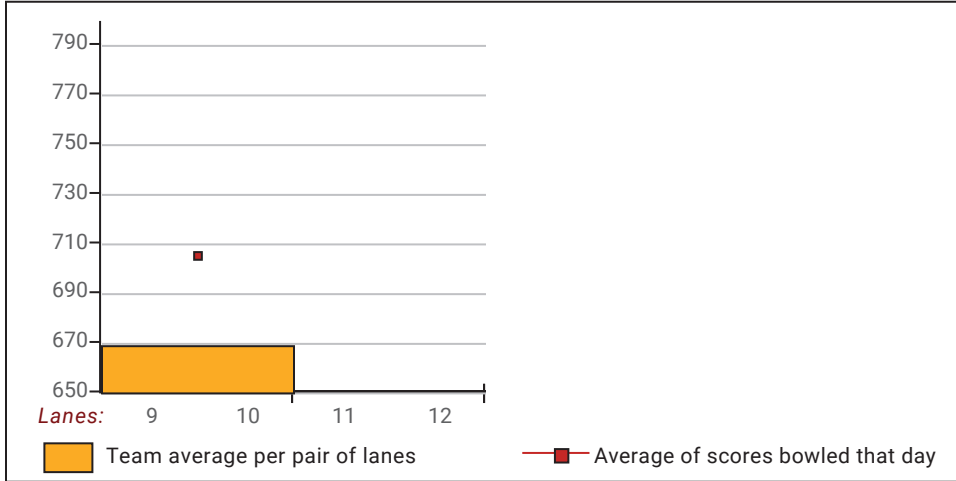

Team Average vs Avg of Scores