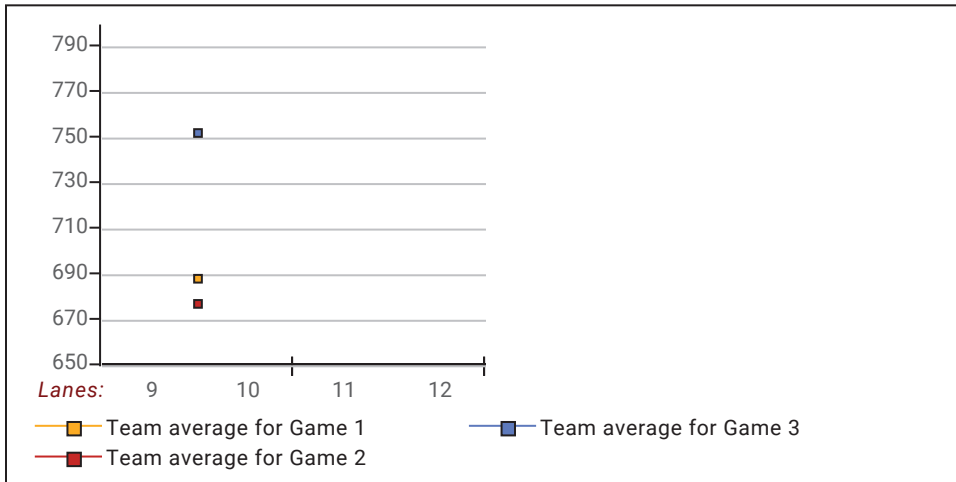

Average of Scores for Each Game