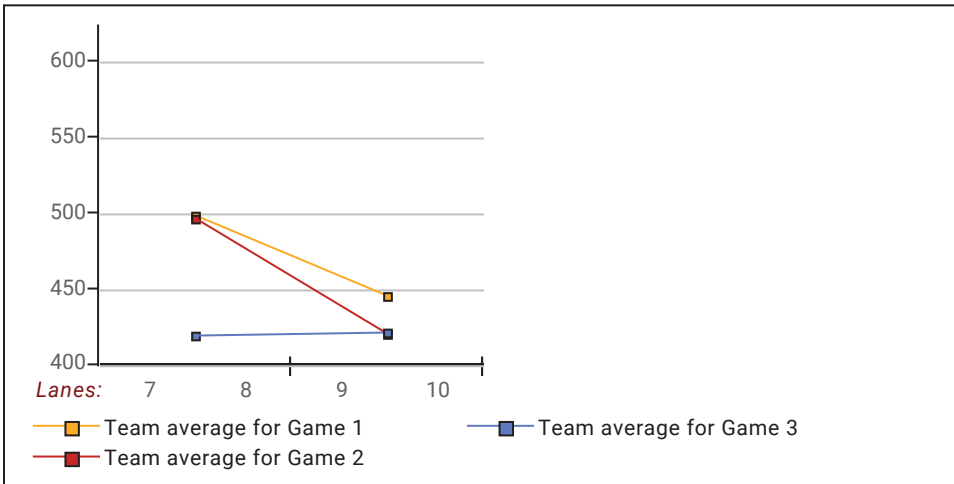

Average of Scores for Each Game