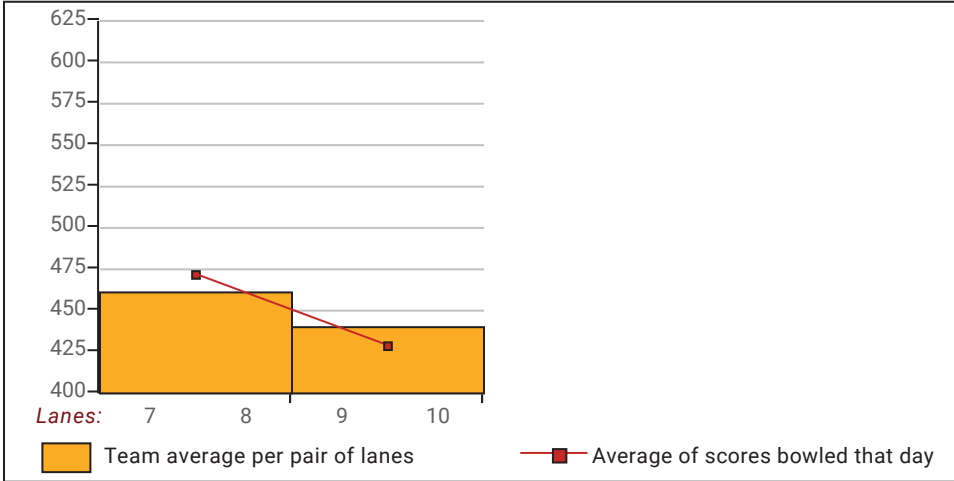

Team Average vs Avg of Scores