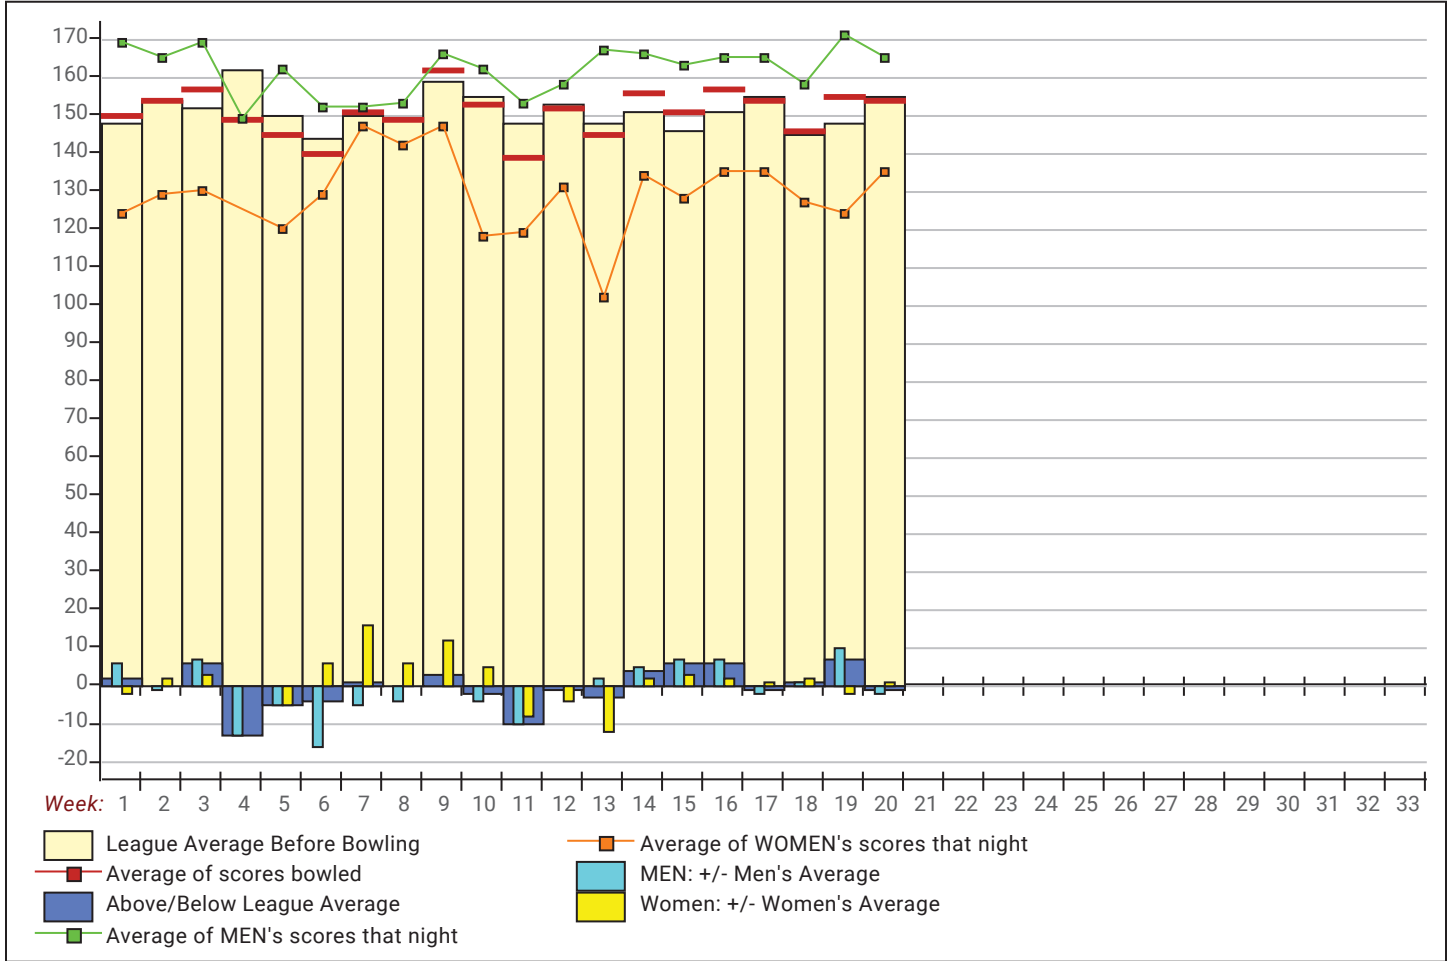

Team Average vs Avg of Scores

Average of Scores for Each Game

Amount Over/Under Team Average

This report is for scores bowled February 7 which is Week 20 of 30

League Average Week-by-Week

League Average Statistics for Last Week

	League	Right Hand	Left Hand	Men (Lft+Rt)	Women (Lft+Rt)
League Average Before Bowling	155.47	155.47		166.41	133.58
Average of scores bowled that night	154.31	154.31		164.61	134.58
New League Average After Bowling	155.66	155.66		166.67	133.64
Change in League Average	.19	.19		.27	.05
People Who Bowled Over Average	6	6		4	2
People Who Bowled Under Average	6	6		4	2
Average Amount of Series Over Avg	38.50	38.50		41.75	32.00
Average Amount of Series Under Avg	-40.00	-40.00		-48.00	-24.00
Difference Avg, NiteAvg	-.26	-.26		-1.09	1.33
Number of Bowlers	12	12		8	4
Number of Games Bowled	35	35		23	12
People Who Raised Their Average	6	6		4	2
Raised By an Average of This Amount	1.17	1.17		1.44	.65
People Who Lowered Their Average	6	6		4	2
Lowered By an Average of This Amou	-.78	-.78		-.90	-.54
Number of Games Bowled Over Avera	20	20		12	8
Number of Games Bowled Under Avera	14	14		10	4