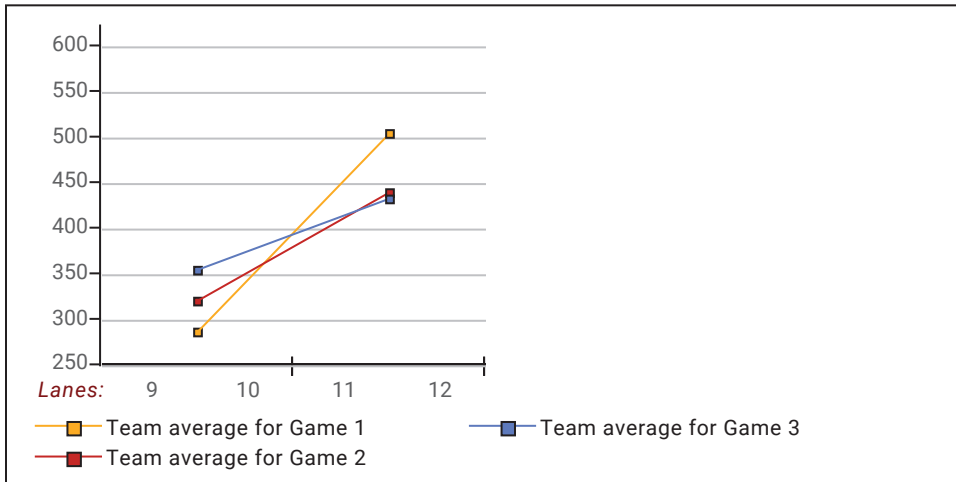

Average of Scores for Each Game