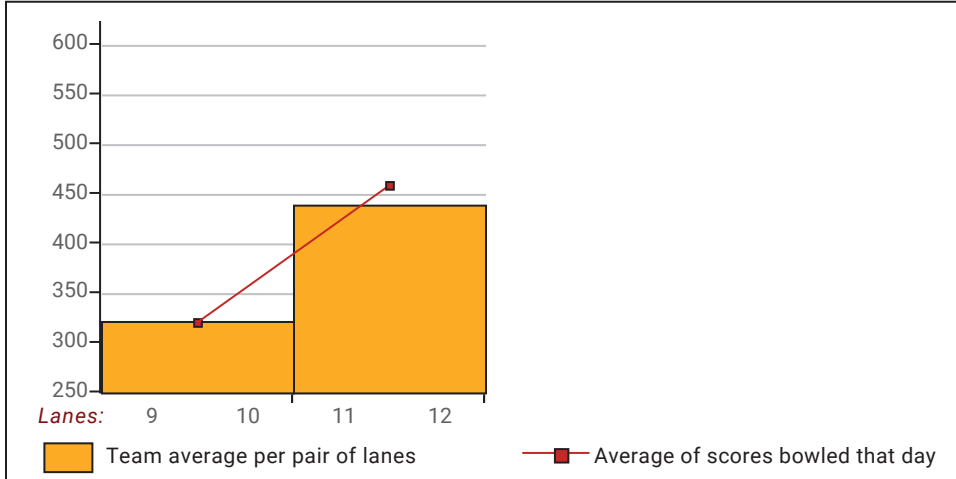

Team Average vs Avg of Scores