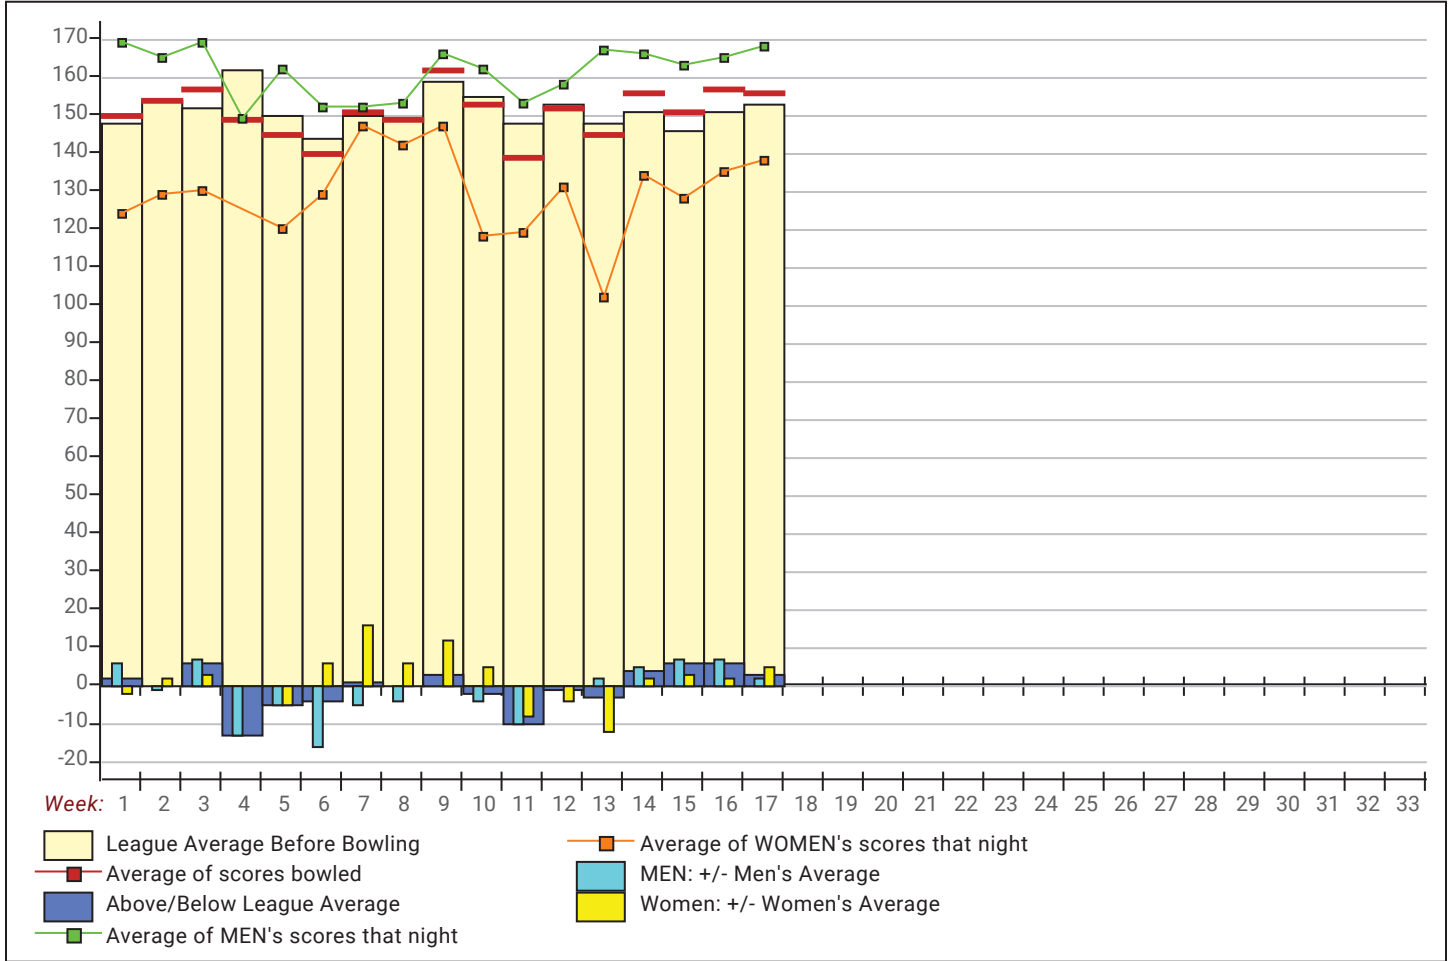

**Team Average vs Avg of Scores**

**Average of Scores for Each Game**

**Amount Over/Under Team Average**

This report is for scores bowled January 17 which is Week 17 of 30

League Average Week-by-Week

League Average Statistics for Last Week

	League	Right Hand	Left Hand	Men (Lft+Rt)	Women (Lft+Rt)
League Average Before Bowling	152.64	152.64		165.63	133.16
Average of scores bowled that night	155.77	155.77		167.83	137.67
New League Average After Bowling	152.79	152.79		165.62	133.54
Change in League Average	.15	.15		.00	.38
People Who Bowled Over Average	5	5		3	2
People Who Bowled Under Average	5	5		3	2
Average Amount of Series Over Avg	42.00	42.00		34.67	53.00
Average Amount of Series Under Avg	-21.20	-21.20		-19.67	-23.50
Difference Avg, NiteAvg	3.47	3.47		2.50	4.92
Number of Bowlers	10	10		6	4
Number of Games Bowled	30	30		18	12
People Who Raised Their Average	5	5		3	2
Raised By an Average of This Amount	.98	.98		.72	1.36
People Who Lowered Their Average	5	5		3	2
Lowered By an Average of This Amou	-.67	-.67		-.72	-.59
Number of Games Bowled Over Avera	15	15		9	6
Number of Games Bowled Under Avera	14	14		8	6