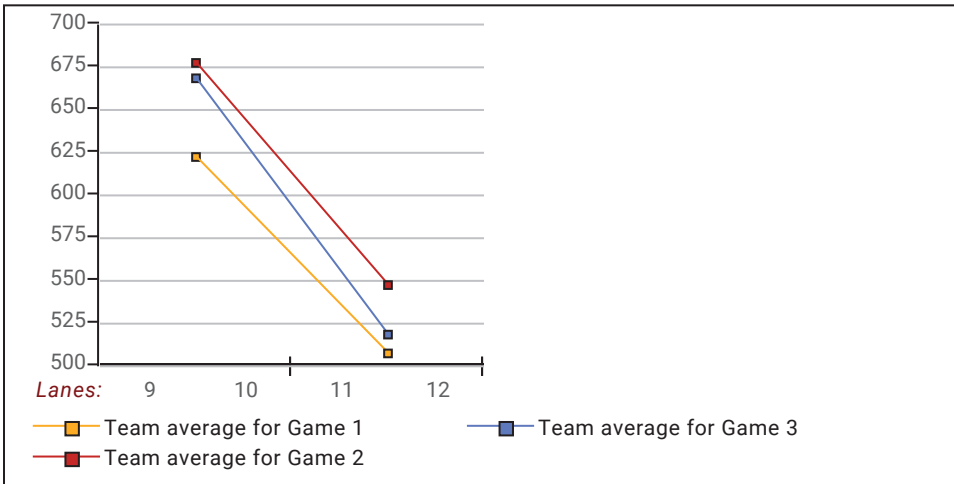

Average of Scores for Each Game