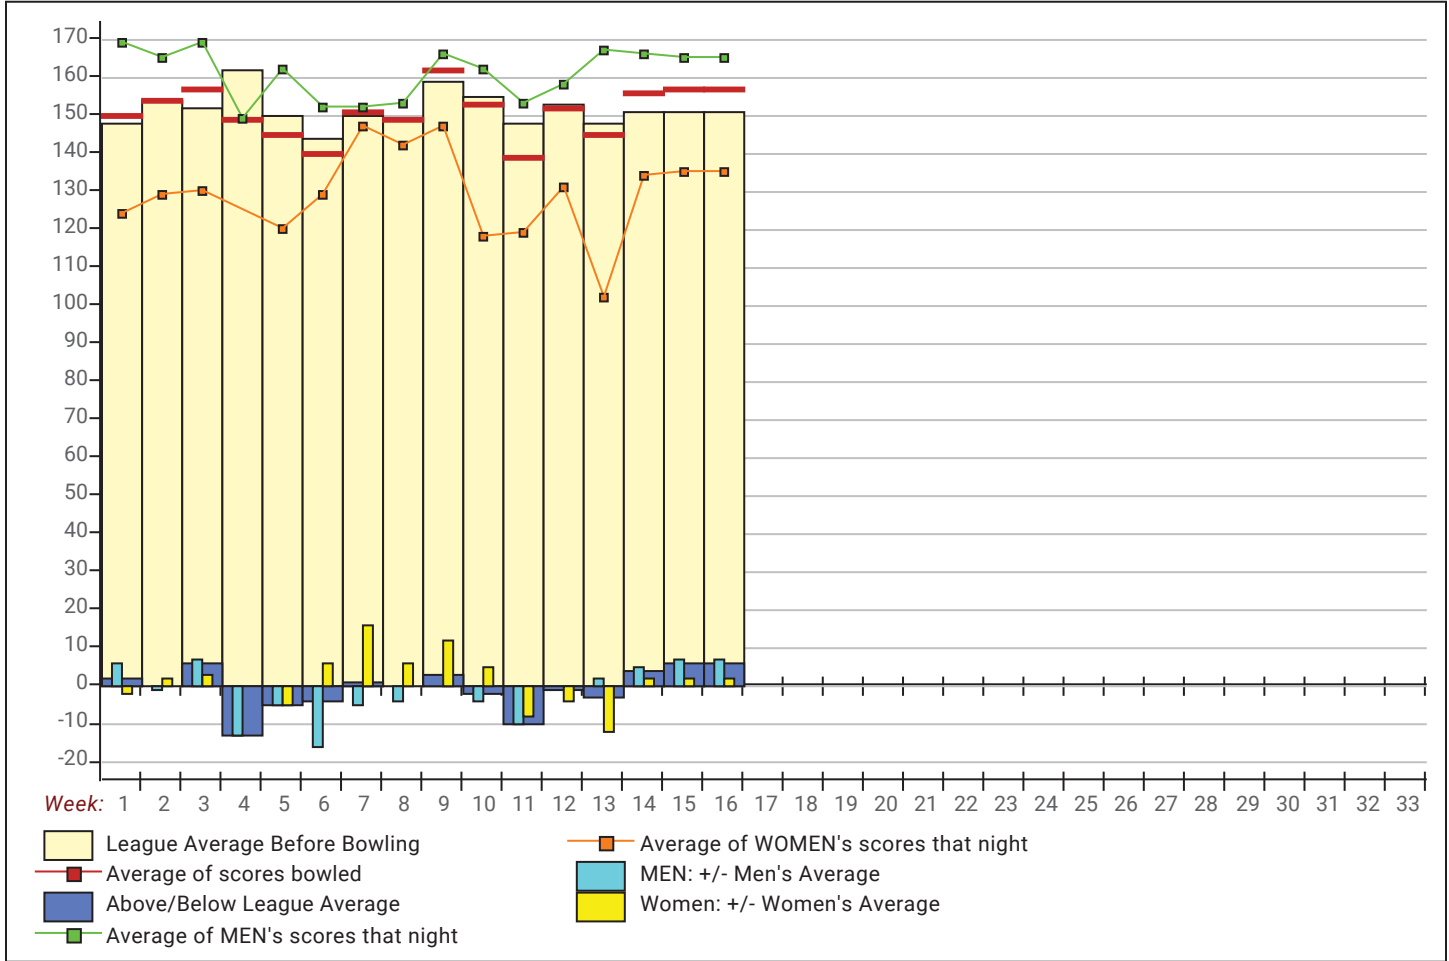

This report is for scores bowled January 10 which is Week 16 of 30

**Team Average vs Avg of Scores**

**Average of Scores for Each Game**

**Amount Over/Under Team Average**

This report is for scores bowled January 10 which is Week 16 of 30

**League Average Week-by-Week**

**League Average Statistics for Last Week**

	League	Right Hand	Left Hand	Men (Lft+Rt)	Women (Lft+Rt)
League Average Before Bowling	151.47	151.47		158.19	132.98
Average of scores bowled that night	157.33	157.33		165.42	135.08
New League Average After Bowling	152.01	152.01		158.87	133.16
Change in League Average	.55	.55		.68	.18
People Who Bowled Over Average	9	9		7	2
People Who Bowled Under Average	6	6		4	2
Average Amount of Series Over Avg	43.78	43.78		48.43	27.50
Average Amount of Series Under Avg	-18.17	-18.17		-21.25	-12.00
Difference Avg, NiteAvg	6.33	6.33		7.70	2.58
Number of Bowlers	15	15		11	4
Number of Games Bowled	45	45		33	12
People Who Raised Their Average	9	9		7	2
Raised By an Average of This Amount	2.00	2.00		2.34	.78
People Who Lowered Their Average	6	6		4	2
Lowered By an Average of This Amou	-1.63	-1.63		-2.24	-.41
Number of Games Bowled Over Avera	24	24		18	6
Number of Games Bowled Under Avera	21	21		15	6