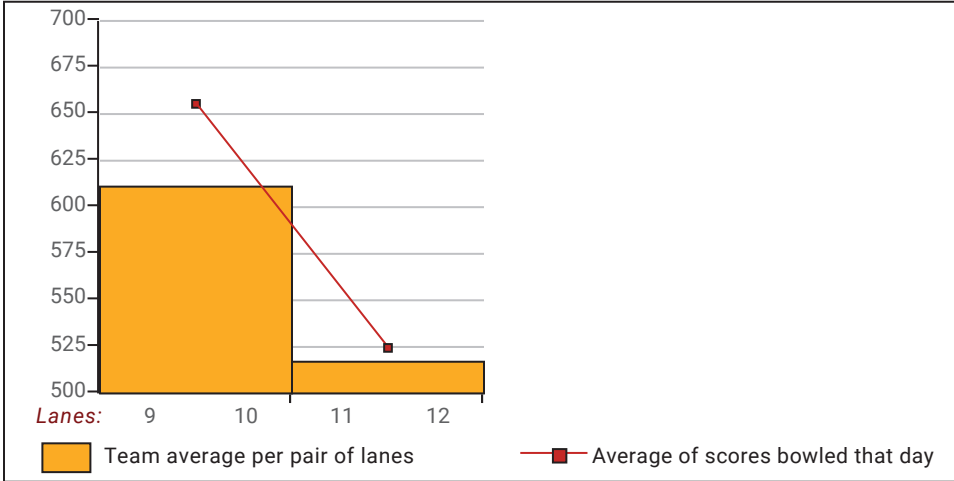

This report is for scores bowled January 10 which is Week 16 of 30

Team Average vs Avg of Scores