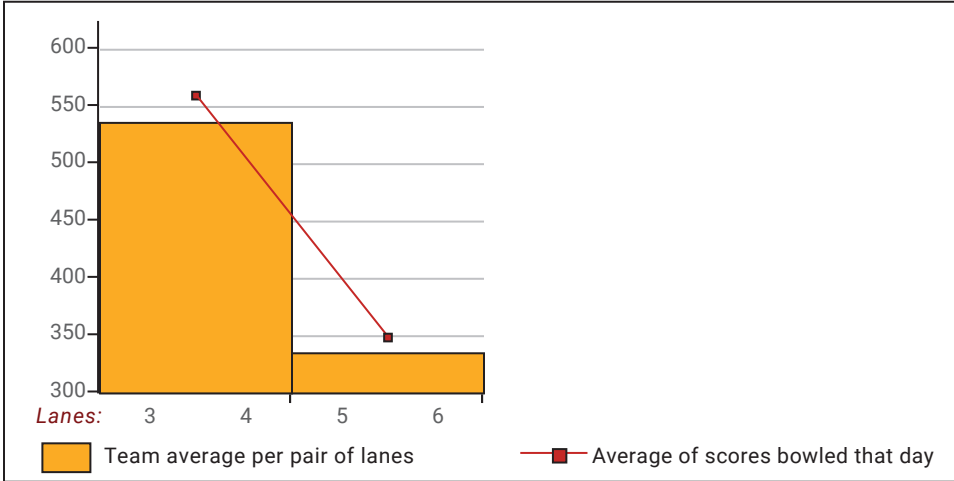

Team Average vs Avg of Scores