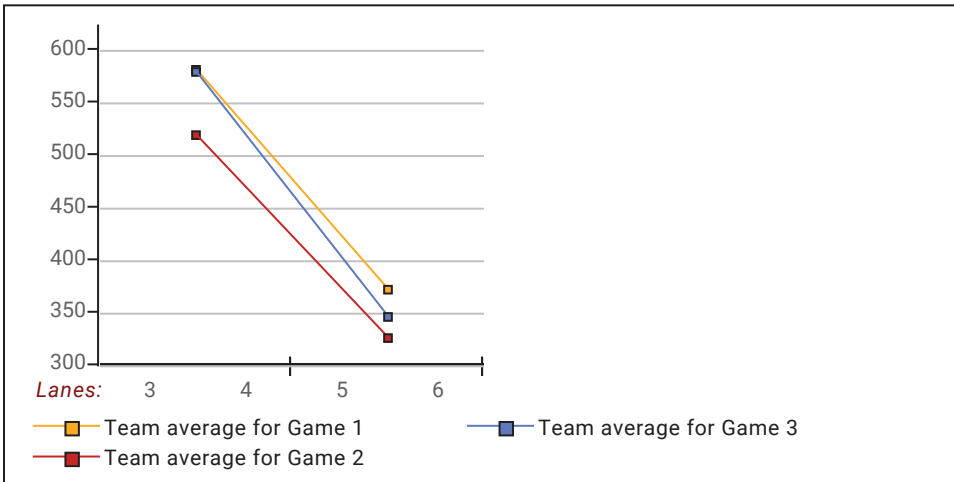

Average of Scores for Each Game