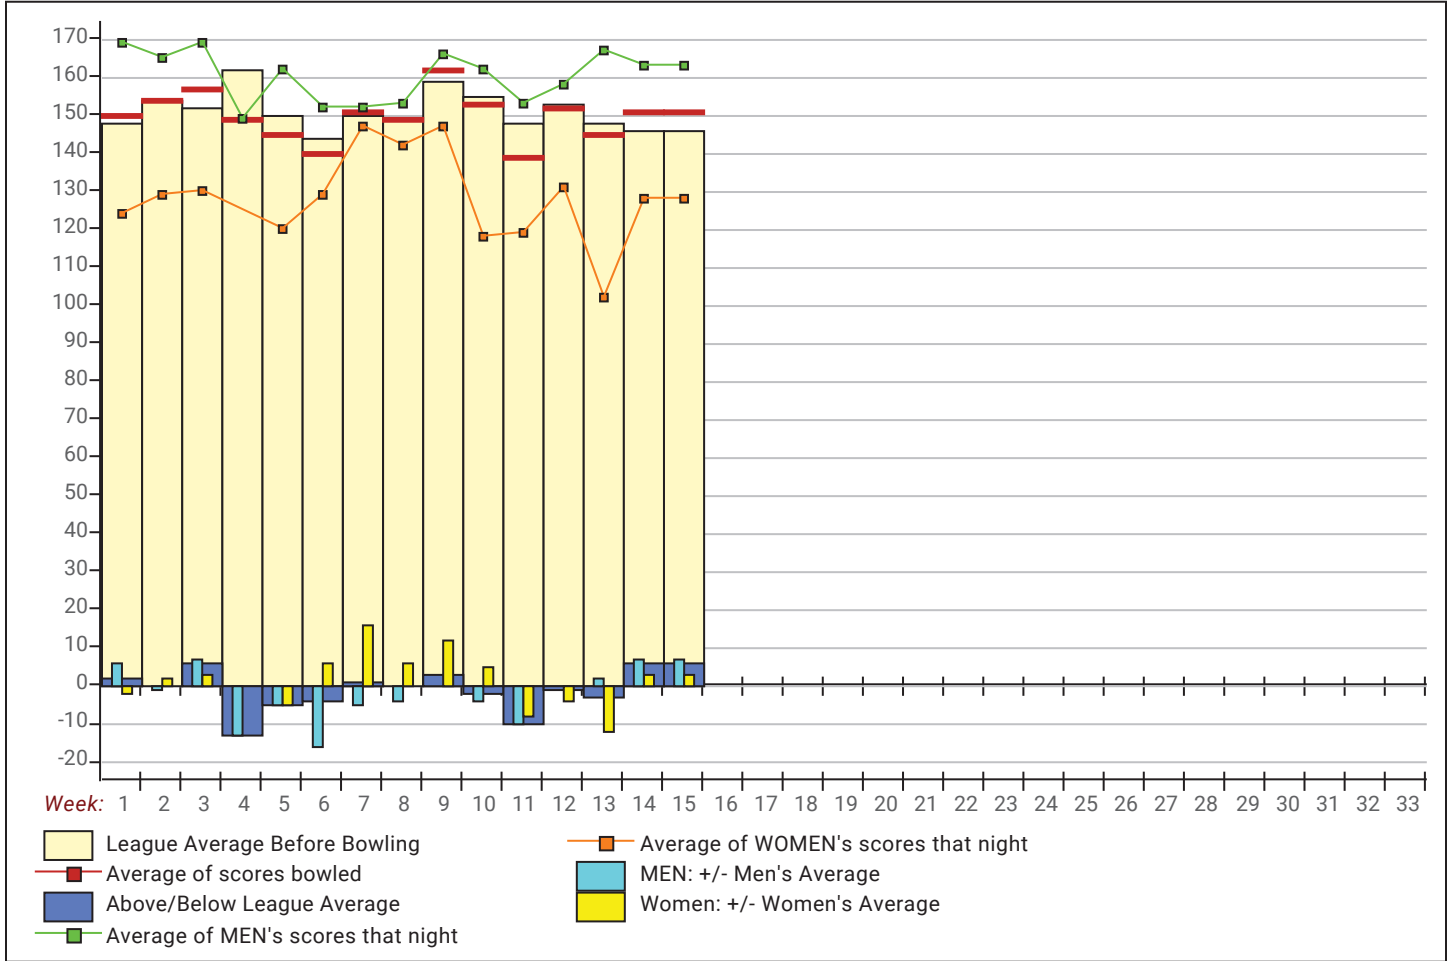

Team Average vs Avg of Scores

Average of Scores for Each Game

Amount Over/Under Team Average

This report is for scores bowled December 20 which is Week 15 of 30

League Average Week-by-Week

League Average Statistics for Last Week

	League	Right Hand	Left Hand	Men (Lft+Rt)	Women (Lft+Rt)
League Average Before Bowling	145.86	145.86		156.15	125.27
Average of scores bowled that night	151.36	151.36		162.96	128.17
New League Average After Bowling	146.56	146.56		157.11	125.47
Change in League Average	.71	.71		.96	.20
People Who Bowled Over Average	7	7		5	2
People Who Bowled Under Average	5	5		3	2
Average Amount of Series Over Avg	43.86	43.86		45.00	41.00
Average Amount of Series Under Avg	-17.40	-17.40		-15.33	-20.50
Difference Avg, NiteAvg	6.11	6.11		7.46	3.42
Number of Bowlers	12	12		8	4
Number of Games Bowled	36	36		24	12
People Who Raised Their Average	7	7		5	2
Raised By an Average of This Amount	1.90	1.90		2.13	1.32
People Who Lowered Their Average	5	5		3	2
Lowered By an Average of This Amou	-.96	-.96		-.99	-.92
Number of Games Bowled Over Avera	16	16		10	6
Number of Games Bowled Under Avera	19	19		13	6