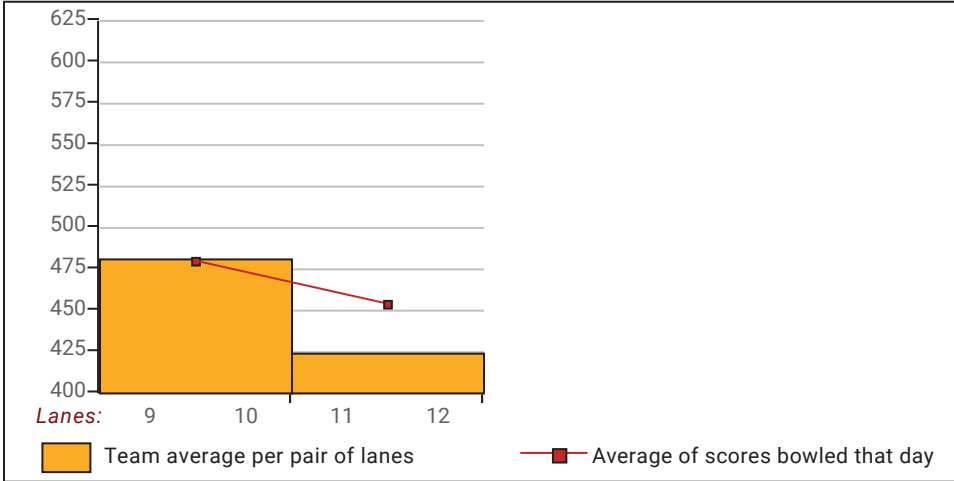

This report is for scores bowled December 13 which is Week 14 of 30

Team Average vs Avg of Scores