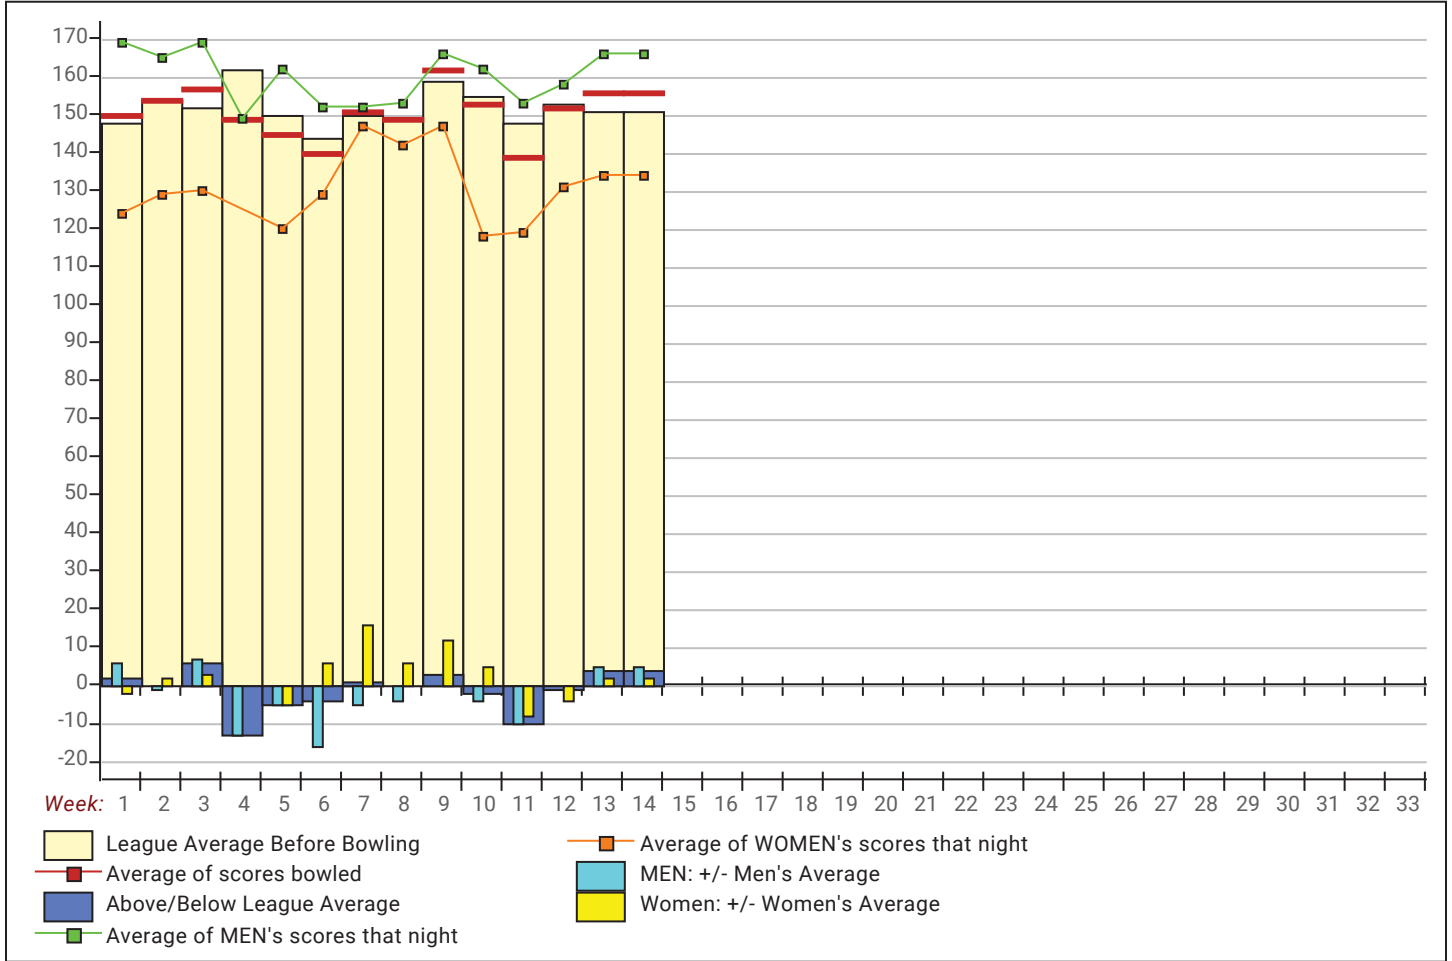

Senior Singles 2024-25

Big Apple Fun Center

This report is for scores bowled December 13 which is Week 14 of 30

This Week's Statistics

	Over All	Men	Women
How many people bowled	12	8	4
Number of games bowled	36	24	12
Actual average of week's scores	155.67	166.38	134.25
How many games above average	19	13	6
How many games below average	15	11	4
Pins above/below average per game	4.75	5.88	2.50
How many people raised average by this amount	7 2.81	5 3.60	2 0.81
How many people went down by this amount	5 -0.99	3 -1.39	2 -0.40
League average before bowling	151.37	160.94	132.23
League average after bowling	152.60	162.68	132.43
Change in league average	1.22	1.73	0.21
800s	--	--	--
775s	--	--	--
750s	--	--	--
725s	--	--	--
700s	--	--	--
675s	--	--	--
650s	--	--	--
625s	1	1	--
600s	--	--	--
575s	1	1	--
550s	--	--	--
525s	2	2	--
500s	--	--	--
475s	--	--	--
450s	3	2	1
425s	1	1	--
400s	1	--	1
below 400	3	1	2
300s	--	--	--
275s	--	--	--
250s	--	--	--
225s	1	1	--
200s	3	3	--
175s	6	6	--
150s	9	6	3
125s	12	6	6
100s	3	1	2
below 100	2	1	1

League Average Week-by-Week

League Average Statistics for Last Week

	League	Right Hand	Left Hand	Men (Lft+Rt)	Women (Lft+Rt)
League Average Before Bowling	151.37	151.37		160.94	132.23
Average of scores bowled that night	155.67	155.67		166.38	134.25
New League Average After Bowling	152.60	152.60		162.68	132.43
Change in League Average	1.22	1.22		1.73	.21
People Who Bowled Over Average	7	7		5	2
People Who Bowled Under Average	5	5		3	2
Average Amount of Series Over Avg	46.14	46.14		54.60	25.00
Average Amount of Series Under Avg	-30.40	-30.40		-44.00	-10.00
Difference Avg, NiteAvg	4.75	4.75		5.88	2.50
Number of Bowlers	12	12		8	4
Number of Games Bowled	36	36		24	12
People Who Raised Their Average	7	7		5	2
Raised By an Average of This Amount	2.81	2.81		3.60	.81
People Who Lowered Their Average	5	5		3	2
Lowered By an Average of This Amou	-.99	-.99		-1.39	-.40
Number of Games Bowled Over Avera	19	19		13	6
Number of Games Bowled Under Avera	15	15		11	4