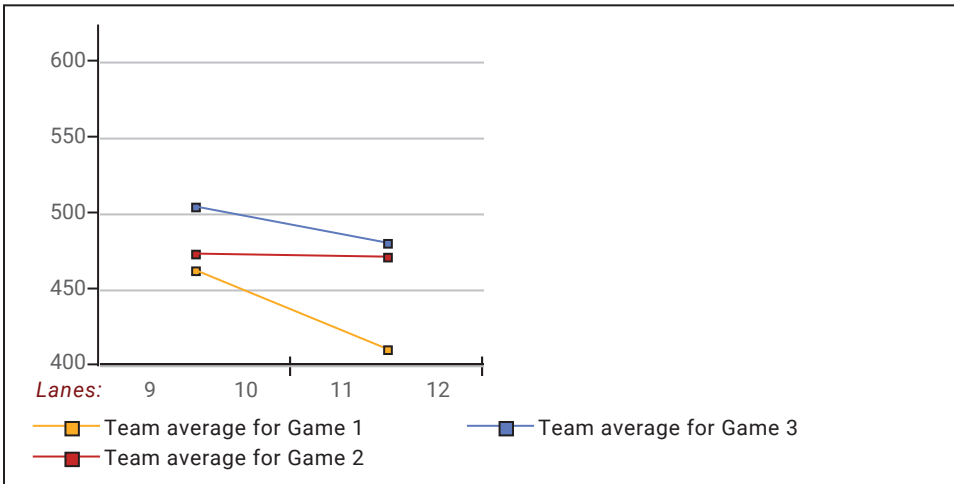

Average of Scores for Each Game