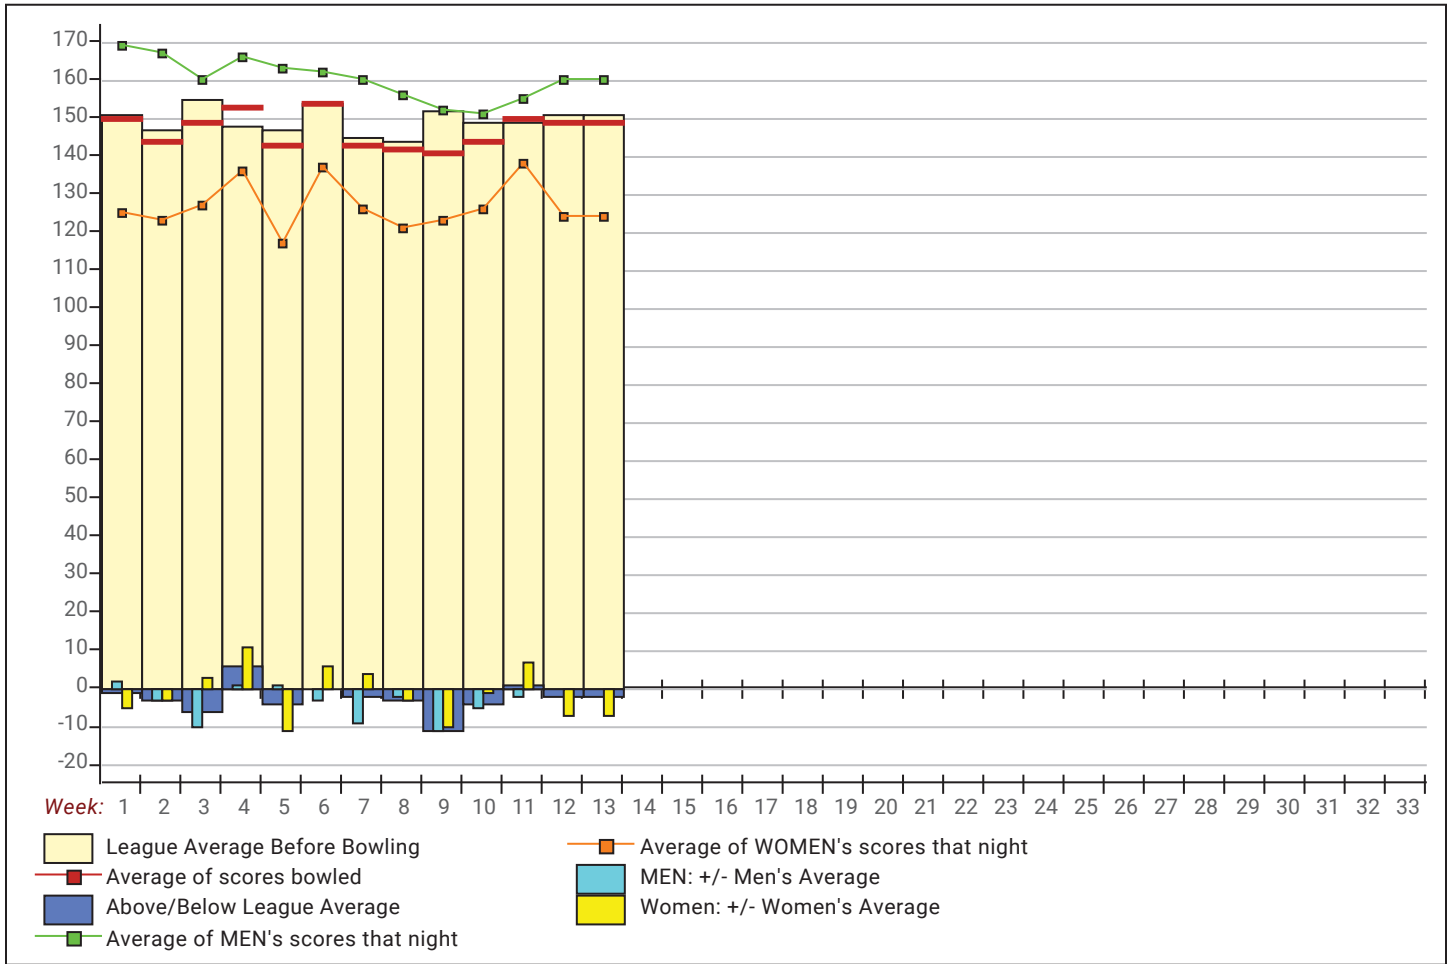

This report is for scores bowled December 8 which is Week 13 of 30

League Average Week-by-Week

League Average Statistics for Last Week

	League	Right Hand	Left Hand	Men (Lft+Rt)	Women (Lft+Rt)
League Average Before Bowling	150.90	150.90		160.03	130.34
Average of scores bowled that night	148.59	148.59		159.59	123.83
New League Average After Bowling	151.34	151.34		160.95	129.71
Change in League Average	.44	.44		.92	-.63
People Who Bowled Over Average	6	6		5	1
People Who Bowled Under Average	7	7		4	3
Average Amount of Series Over Avg	37.33	37.33		36.80	40.00
Average Amount of Series Under Avg	-42.43	-42.43		-45.75	-38.00
Difference Avg, NiteAvg	-1.87	-1.87		.04	-6.17
Number of Bowlers	13	13		9	4
Number of Games Bowled	39	39		27	12
People Who Raised Their Average	6	6		5	1
Raised By an Average of This Amount	2.49	2.49		2.75	1.15
People Who Lowered Their Average	7	7		4	3
Lowered By an Average of This Amou	-1.31	-1.31		-1.38	-1.23
Number of Games Bowled Over Avera	18	18		16	2
Number of Games Bowled Under Avera	21	21		11	10

Note: Averages are based only on people who bowled.