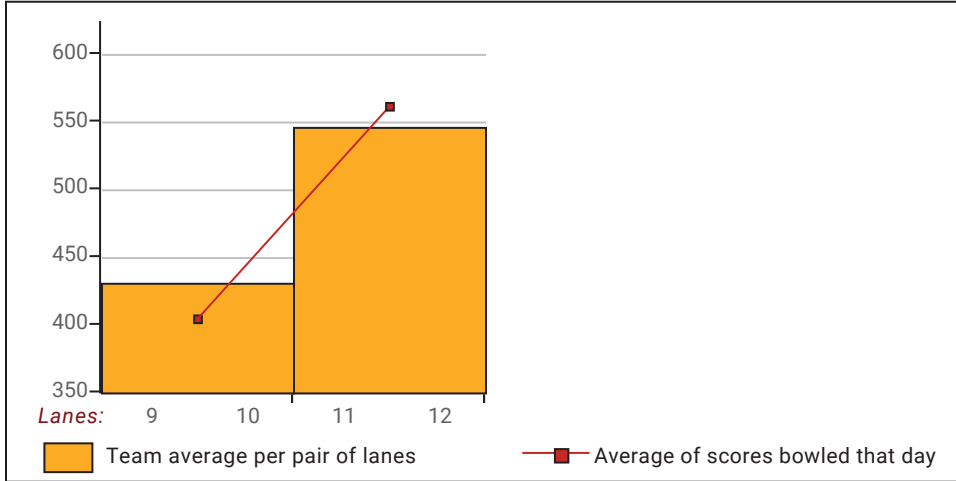

Team Average vs Avg of Scores