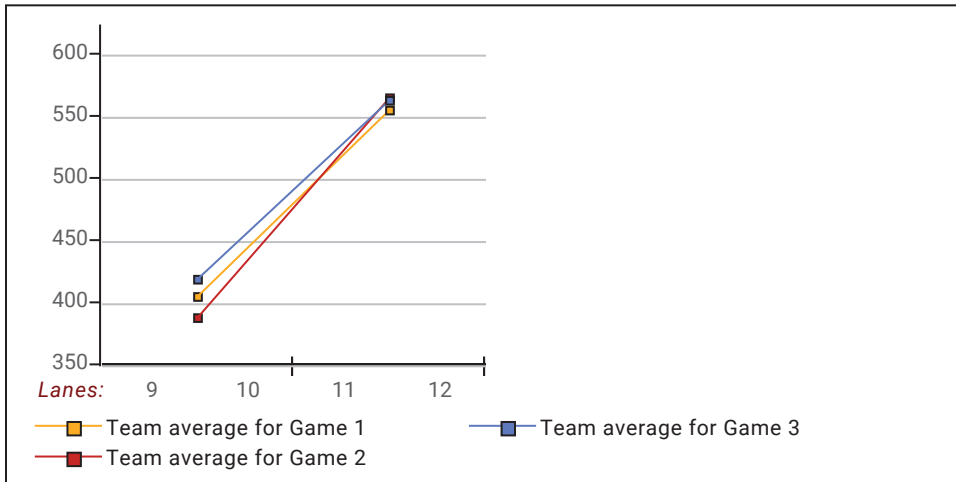

Average of Scores for Each Game