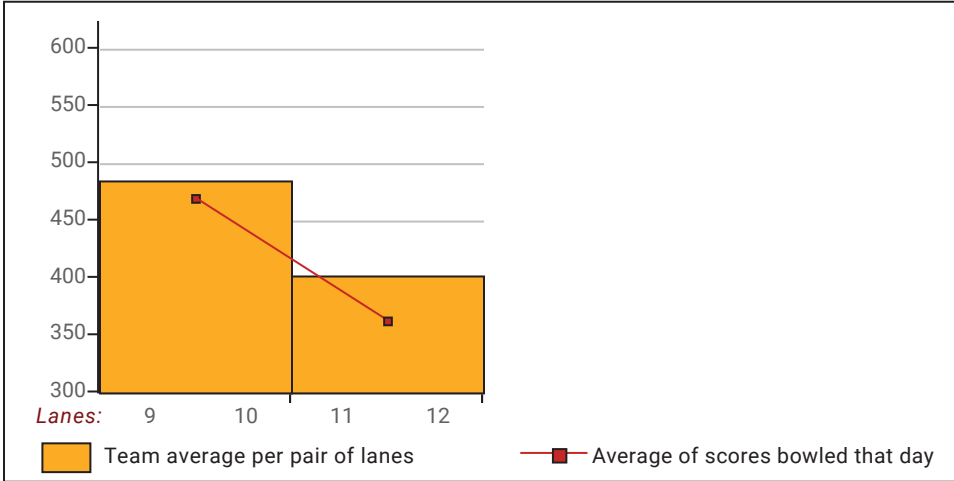

Team Average vs Avg of Scores