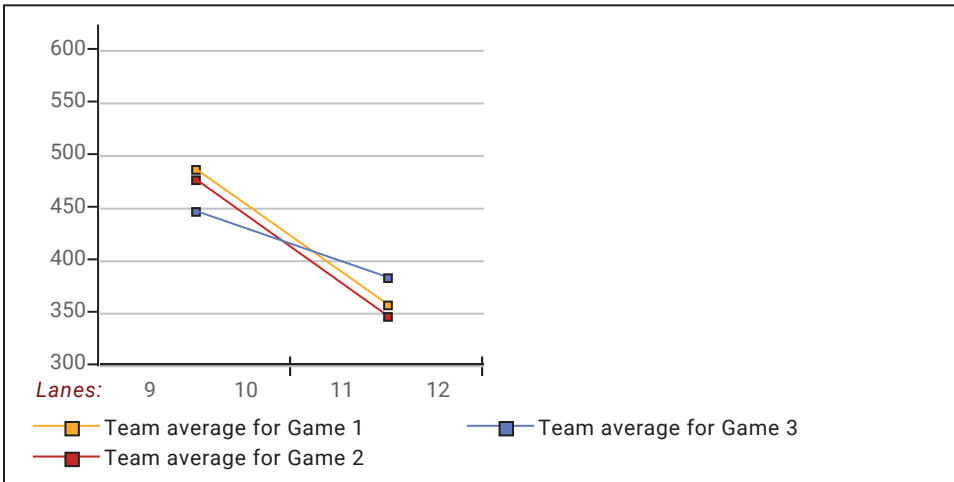

Average of Scores for Each Game