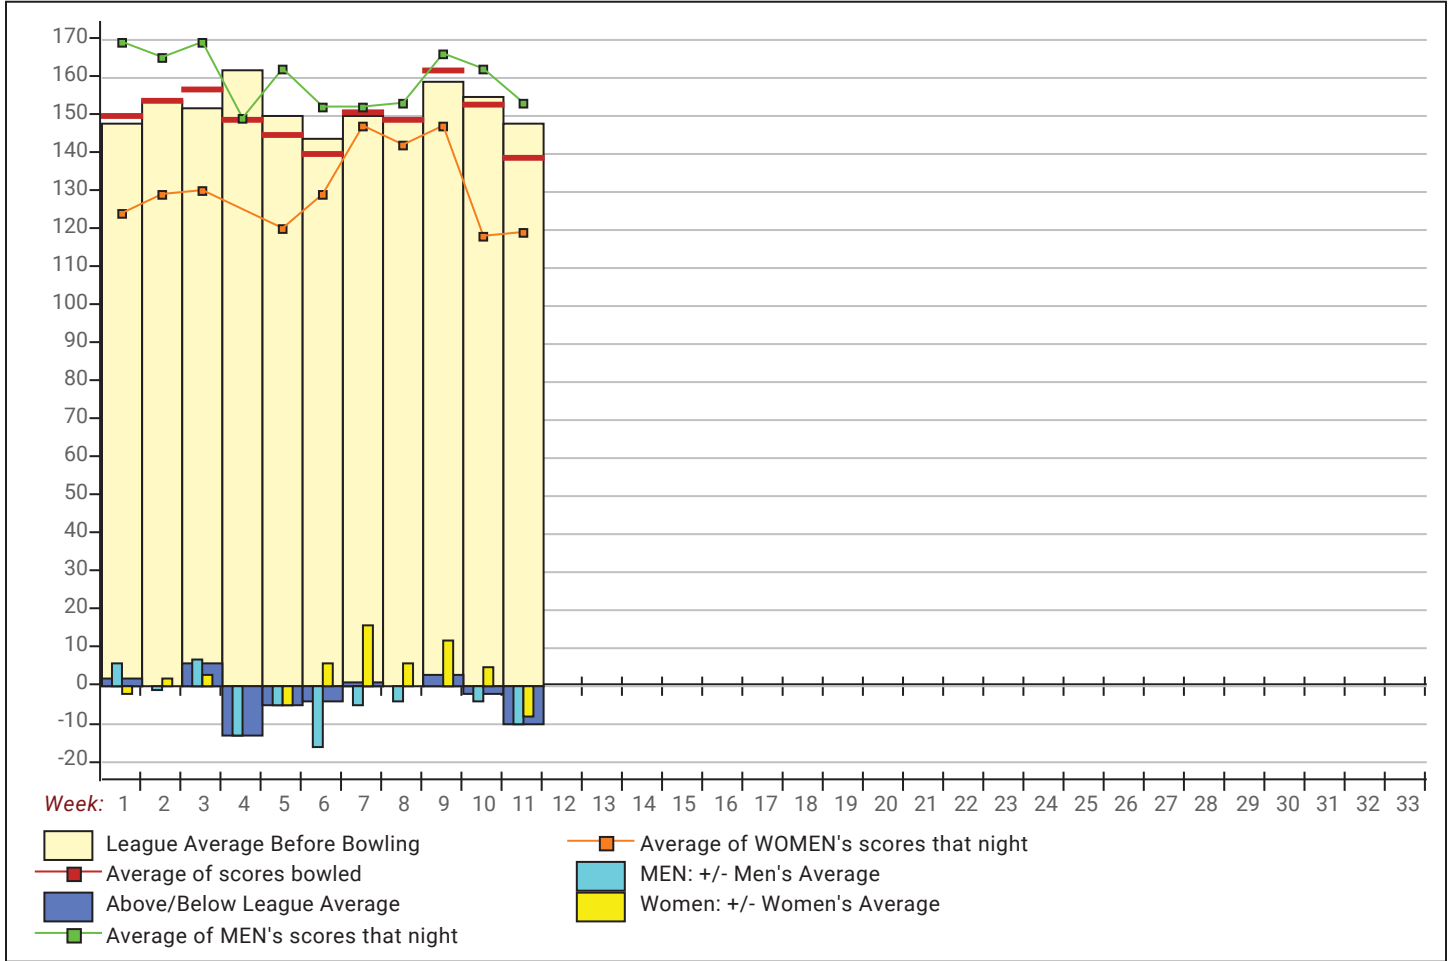

Team Average vs Avg of Scores

Average of Scores for Each Game

Amount Over/Under Team Average

This report is for scores bowled November 15 which is Week 11 of 30

League Average Week-by-Week

League Average Statistics for Last Week

	League	Right Hand	Left Hand	Men (Lft+Rt)	Women (Lft+Rt)
League Average Before Bowling	148.24	148.24		163.27	127.20
Average of scores bowled that night	138.67	138.67		152.81	118.87
New League Average After Bowling	147.13	147.13		162.20	126.04
Change in League Average	-1.11	-1.11		-1.07	-1.17
People Who Bowled Over Average	3	3		2	1
People Who Bowled Under Average	9	9		5	4
Average Amount of Series Over Avg	38.33	38.33		42.50	30.00
Average Amount of Series Under Avg	-49.78	-49.78		-59.80	-37.25
Difference Avg, NiteAvg	-9.25	-9.25		-10.19	-7.93
Number of Bowlers	12	12		7	5
Number of Games Bowled	36	36		21	15
People Who Raised Their Average	3	3		2	1
Raised By an Average of This Amount	1.42	1.42		1.46	1.34
People Who Lowered Their Average	9	9		5	4
Lowered By an Average of This Amou	-1.96	-1.96		-2.09	-1.79
Number of Games Bowled Over Avera	11	11		7	4
Number of Games Bowled Under Avera	25	25		14	11