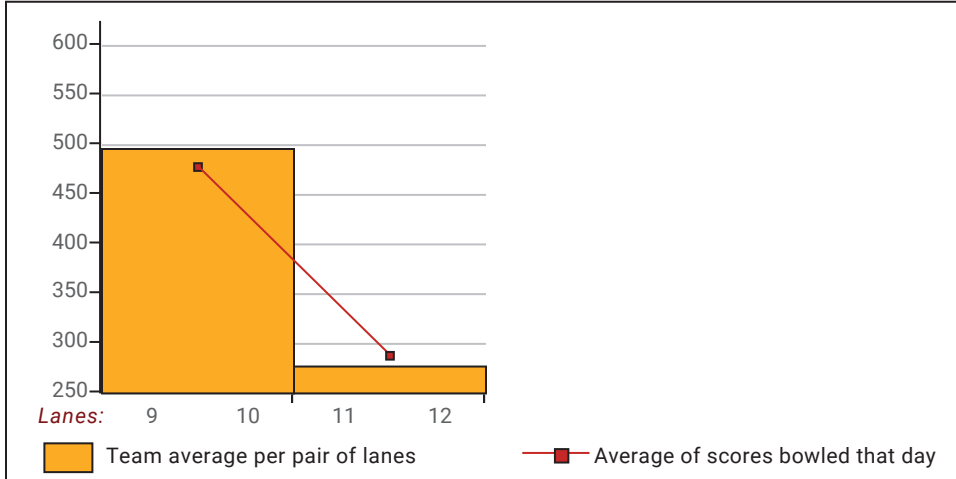

Team Average vs Avg of Scores