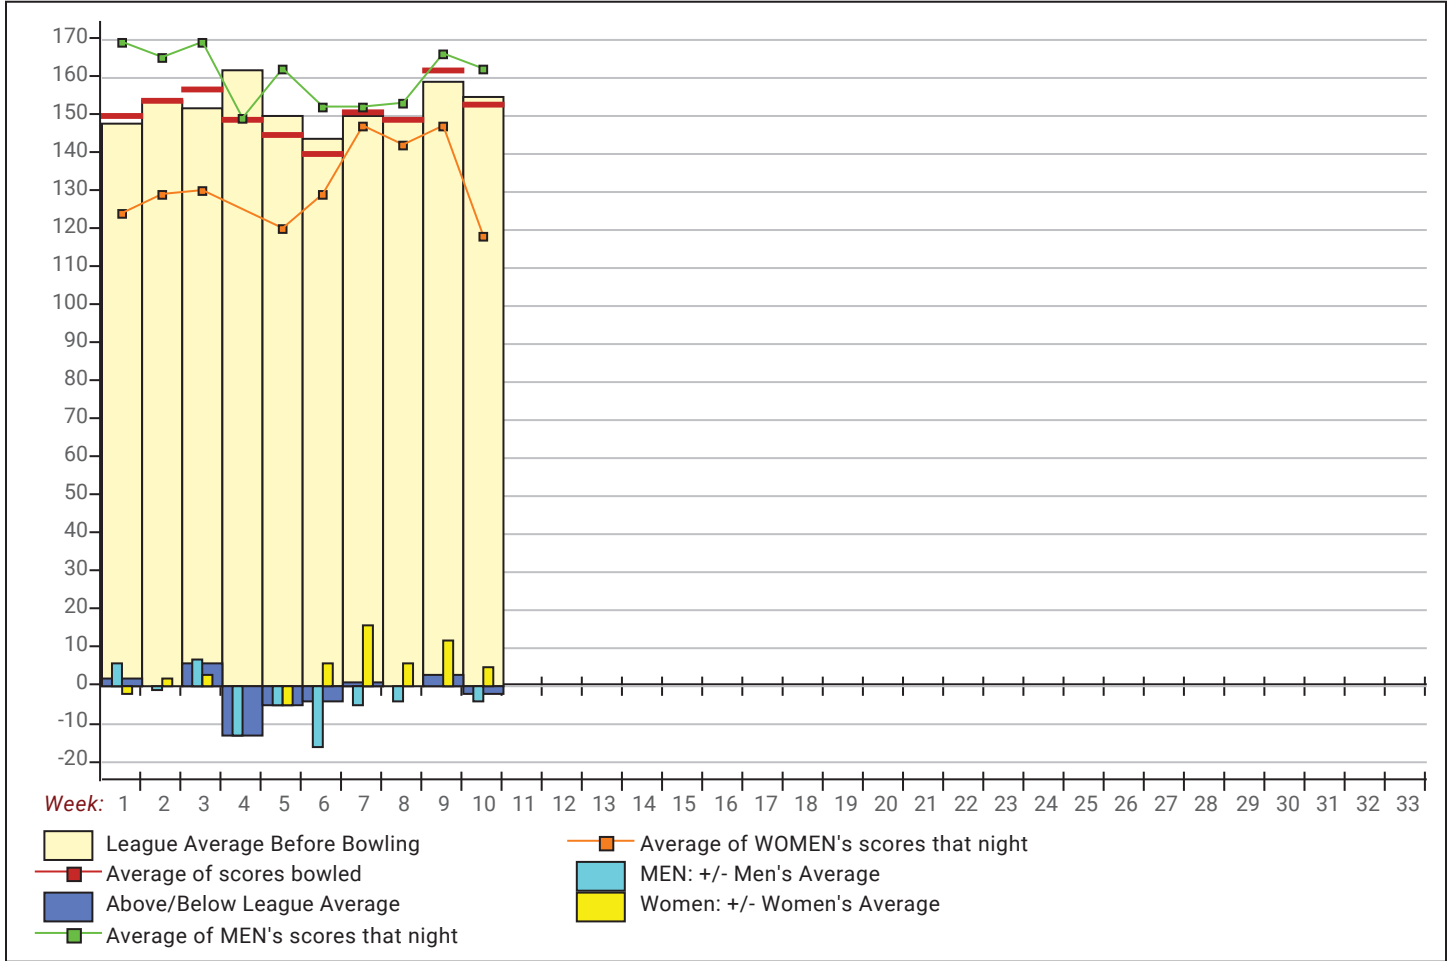

Team Average vs Avg of Scores

Average of Scores for Each Game

Amount Over/Under Team Average

This report is for scores bowled November 8 which is Week 10 of 30

League Average Week-by-Week

League Average Statistics for Last Week

	League	Right Hand	Left Hand	Men (Lft+Rt)	Women (Lft+Rt)
League Average Before Bowling	155.09	155.09		165.51	113.38
Average of scores bowled that night	153.07	153.07		161.75	118.33
New League Average After Bowling	154.90	154.90		165.15	113.89
Change in League Average	-.19	-.19		-.36	.51
People Who Bowled Over Average	4	4		3	1
People Who Bowled Under Average	5	5		4	1
Average Amount of Series Over Avg	26.25	26.25		24.00	33.00
Average Amount of Series Under Avg	-31.60	-31.60		-39.25	-1.00
Difference Avg, NiteAvg	-1.73	-1.73		-3.50	5.33
Number of Bowlers	10	10		8	2
Number of Games Bowled	30	30		24	6
People Who Raised Their Average	4	4		3	1
Raised By an Average of This Amount	1.20	1.20		1.21	1.16
People Who Lowered Their Average	5	5		4	1
Lowered By an Average of This Amou	-1.33	-1.33		-1.63	-.14
Number of Games Bowled Over Avera	16	16		12	4
Number of Games Bowled Under Avera	14	14		12	2