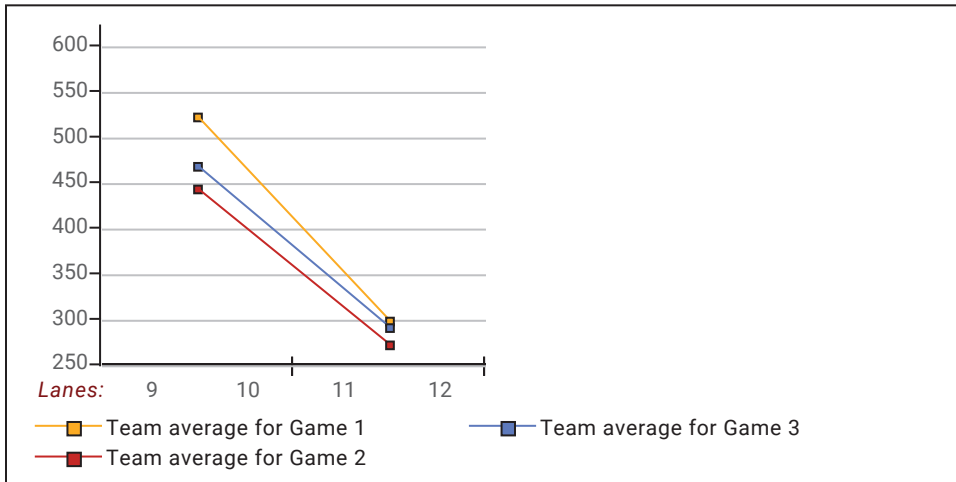

Average of Scores for Each Game