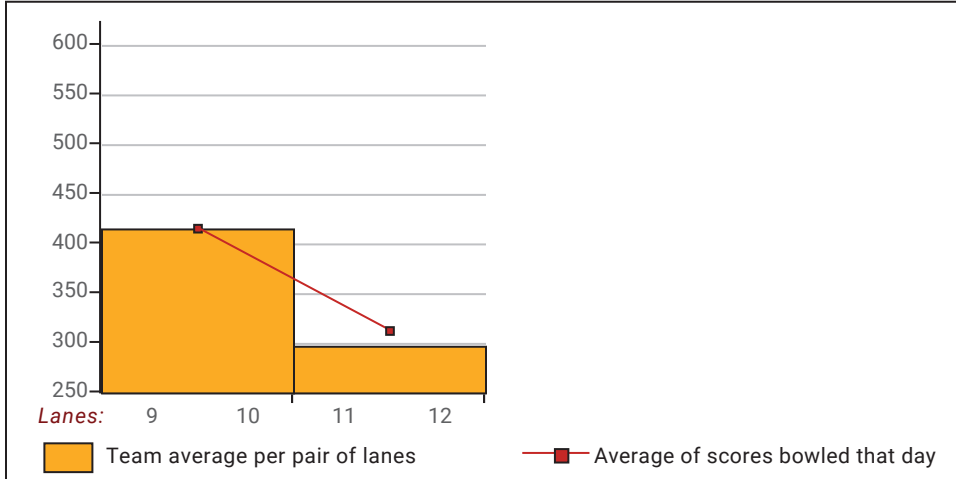

Team Average vs Avg of Scores