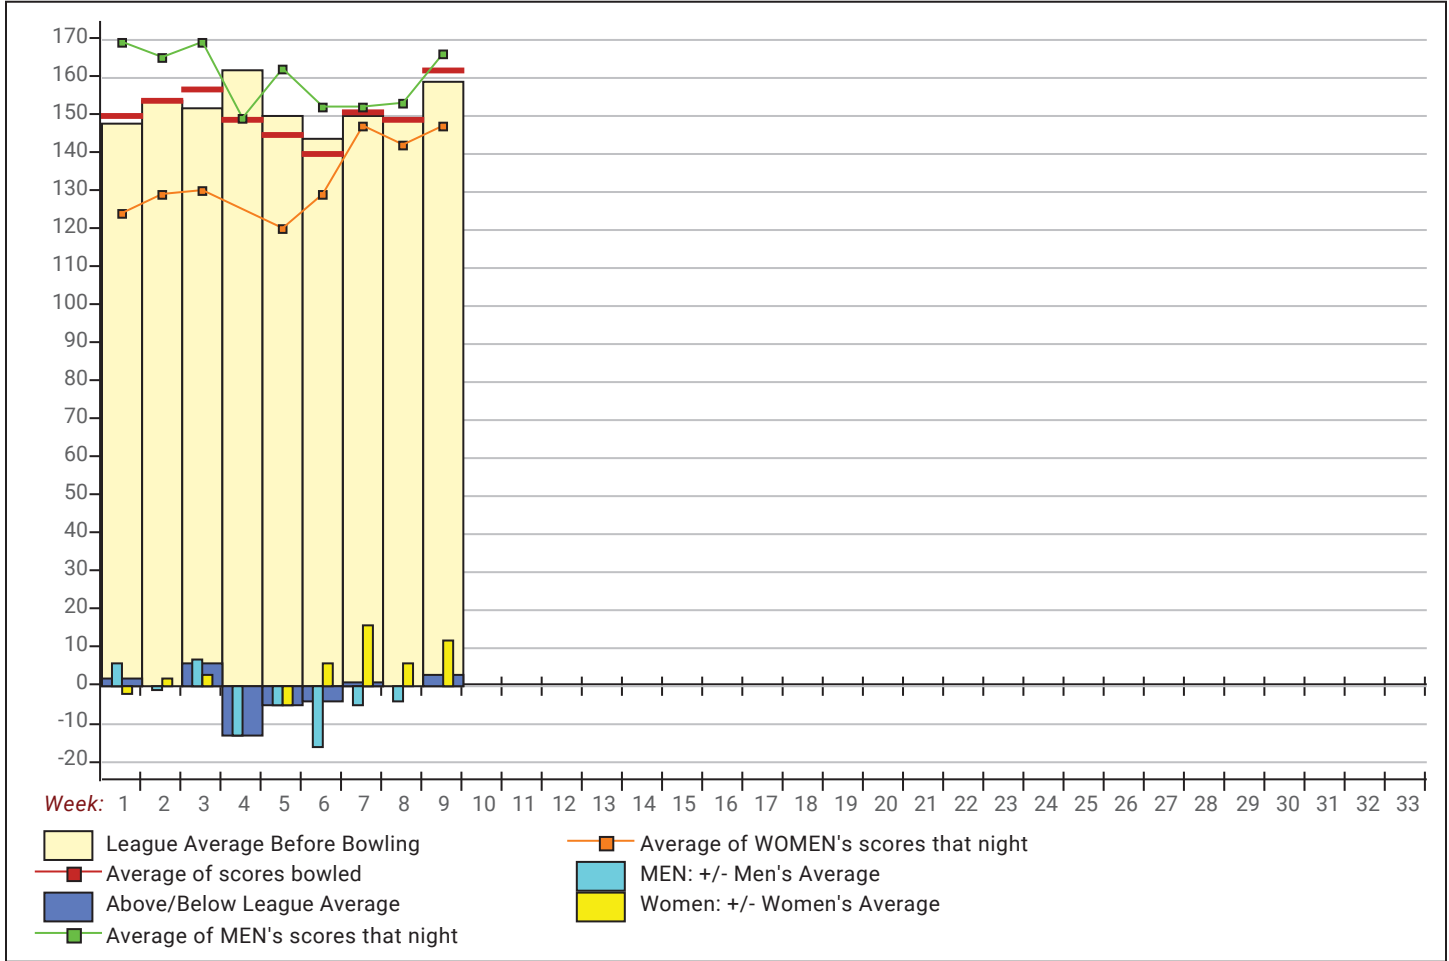

Team Average vs Avg of Scores

Average of Scores for Each Game

Amount Over/Under Team Average

This report is for scores bowled November 1 which is Week 9 of 30

League Average Week-by-Week

League Average Statistics for Last Week

	League	Right Hand	Left Hand	Men (Lft+Rt)	Women (Lft+Rt)
League Average Before Bowling	159.03	159.03		165.96	134.79
Average of scores bowled that night	161.89	161.89		166.10	147.17
New League Average After Bowling	159.66	159.66		166.25	136.58
Change in League Average	.63	.63		.30	1.79
People Who Bowled Over Average	4	4		3	1
People Who Bowled Under Average	5	5		4	1
Average Amount of Series Over Avg	52.25	52.25		41.67	84.00
Average Amount of Series Under Avg	-23.20	-23.20		-27.75	-5.00
Difference Avg, NiteAvg	3.44	3.44		.67	13.17
Number of Bowlers	9	9		7	2
Number of Games Bowled	27	27		21	6
People Who Raised Their Average	4	4		3	1
Raised By an Average of This Amount	2.81	2.81		2.45	3.90
People Who Lowered Their Average	5	5		4	1
Lowered By an Average of This Amou	-1.12	-1.12		-1.32	-.32
Number of Games Bowled Over Avera	17	17		13	4
Number of Games Bowled Under Avera	10	10		8	2