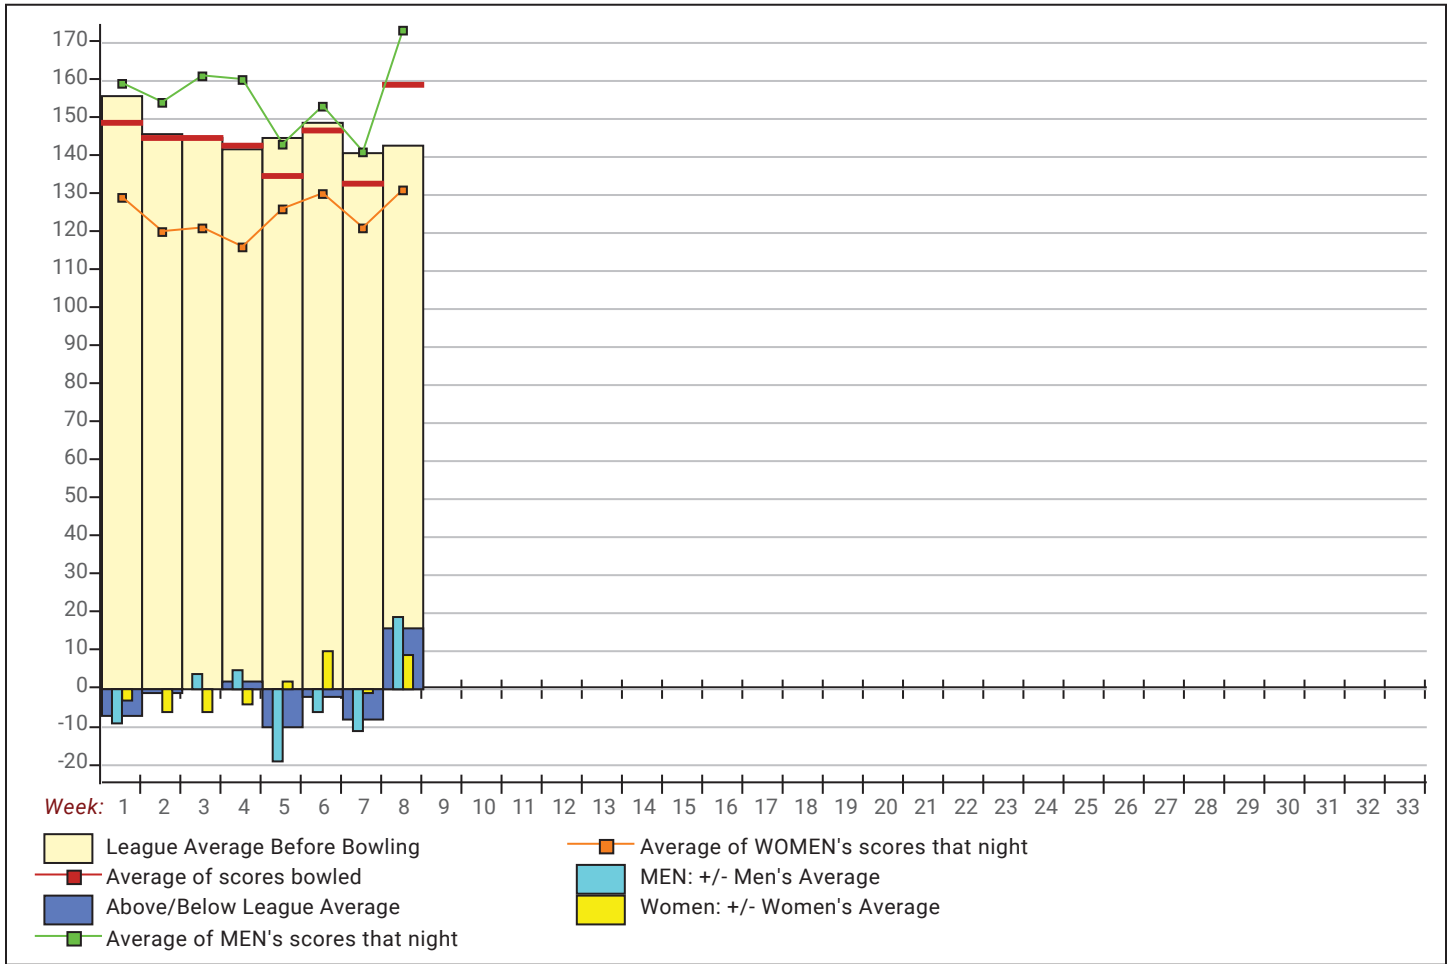

Team Average vs Avg of Scores

Average of Scores for Each Game

Amount Over/Under Team Average

This report is for scores bowled October 24 which is Week 8 of 30

League Average Week-by-Week

League Average Statistics for Last Week

	League	Right Hand	Left Hand	Men (Lft+Rt)	Women (Lft+Rt)
League Average Before Bowling	142.89	142.89		153.41	121.84
Average of scores bowled that night	158.74	158.74		172.56	131.11
New League Average After Bowling	145.67	145.67		156.83	123.36
Change in League Average	2.78	2.78		3.42	1.52
People Who Bowled Over Average	7	7		5	2
People Who Bowled Under Average	2	2		1	1
Average Amount of Series Over Avg	67.29	67.29		74.00	50.50
Average Amount of Series Under Avg	-15.50	-15.50		-18.00	-13.00
Difference Avg, NiteAvg	16.30	16.30		19.56	9.78
Number of Bowlers	9	9		6	3
Number of Games Bowled	27	27		18	9
People Who Raised Their Average	7	7		5	2
Raised By an Average of This Amount	3.97	3.97		4.52	2.57
People Who Lowered Their Average	2	2		1	1
Lowered By an Average of This Amou	-1.35	-1.35		-2.11	-60
Number of Games Bowled Over Avera	18	18		13	5
Number of Games Bowled Under Avera	8	8		4	4