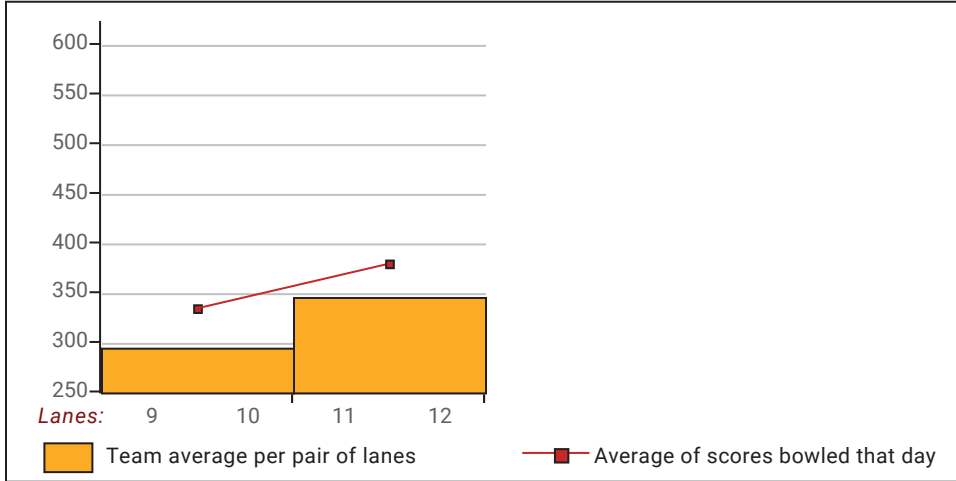

Team Average vs Avg of Scores