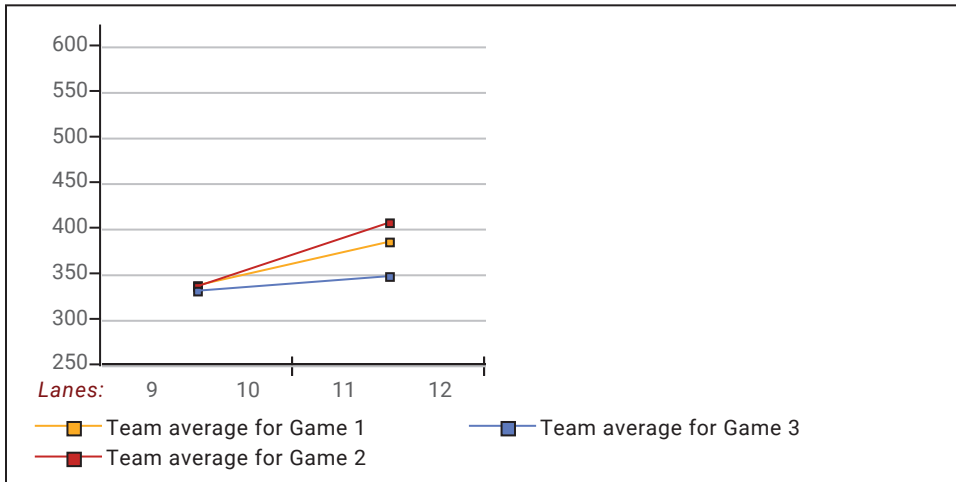

Average of Scores for Each Game