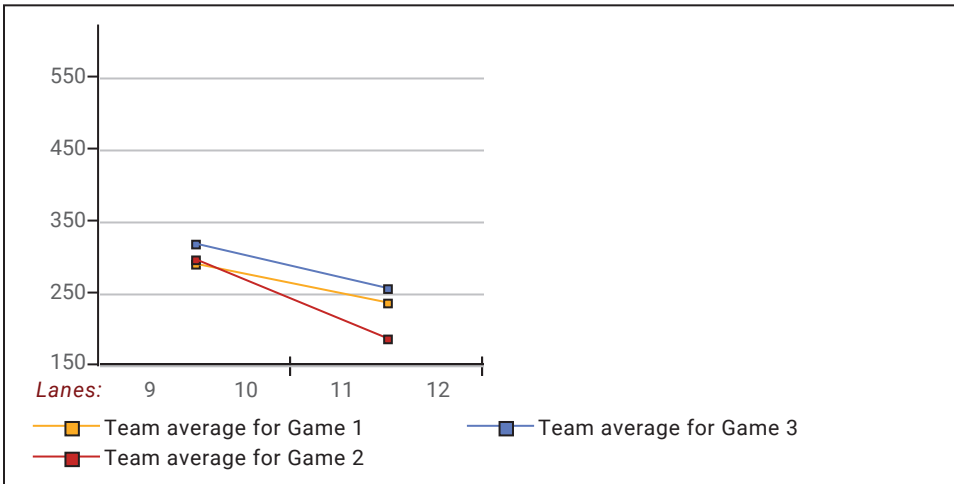

Average of Scores for Each Game