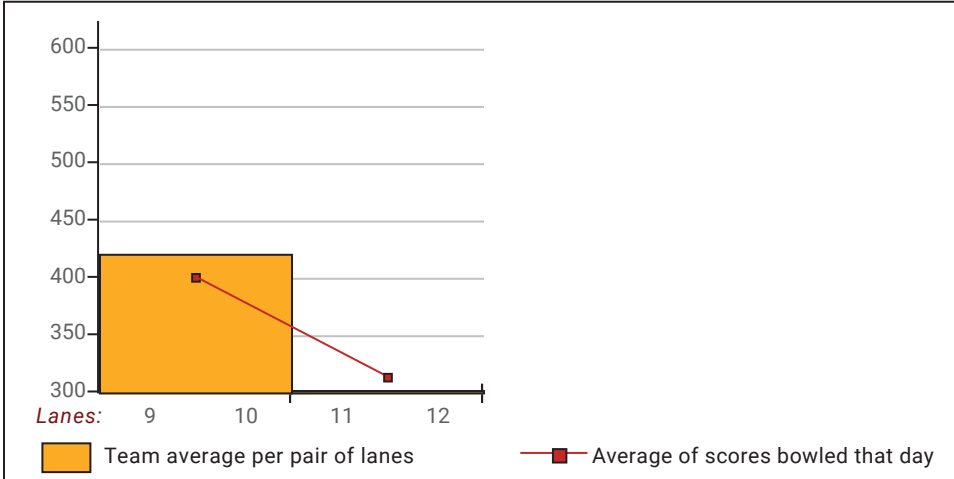

Team Average vs Avg of Scores