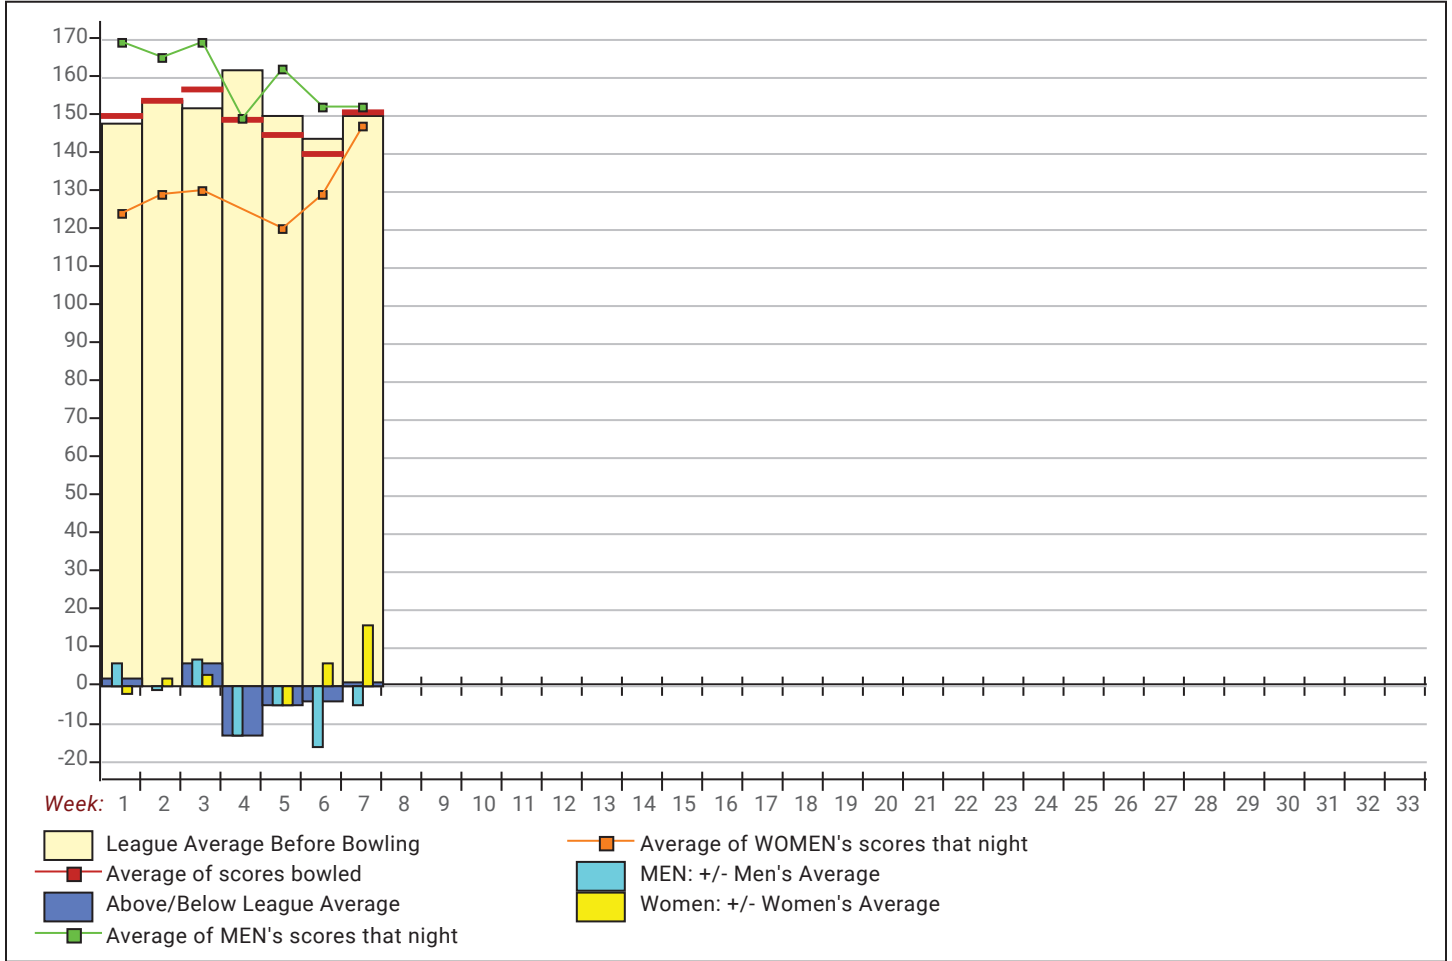

This report is for scores bowled October 18 which is Week 7 of 30

League Average Week-by-Week

League Average Statistics for Last Week

	League	Right Hand	Left Hand	Men (Lft+Rt)	Women (Lft+Rt)
League Average Before Bowling	149.98	149.98		157.54	131.10
Average of scores bowled that night	150.81	150.81		152.33	147.00
New League Average After Bowling	150.61	150.61		157.24	134.03
Change in League Average	.62	.62		-.30	2.93
People Who Bowled Over Average	3	3		1	2
People Who Bowled Under Average	4	4		4	
Average Amount of Series Over Avg	57.67	57.67		77.00	48.00
Average Amount of Series Under Avg	-36.75	-36.75		-36.75	
Difference Avg, NiteAvg	1.24	1.24		-4.67	16.00
Number of Bowlers	7	7		5	2
Number of Games Bowled	21	21		15	6
People Who Raised Their Average	3	3		1	2
Raised By an Average of This Amount	4.04	4.04		6.25	2.93
People Who Lowered Their Average	4	4		4	
Lowered By an Average of This Amou	-1.94	-1.94		-1.94	
Number of Games Bowled Over Avera	10	10		6	4
Number of Games Bowled Under Avera	11	11		9	2

Note: Averages are based only on people who bowled.