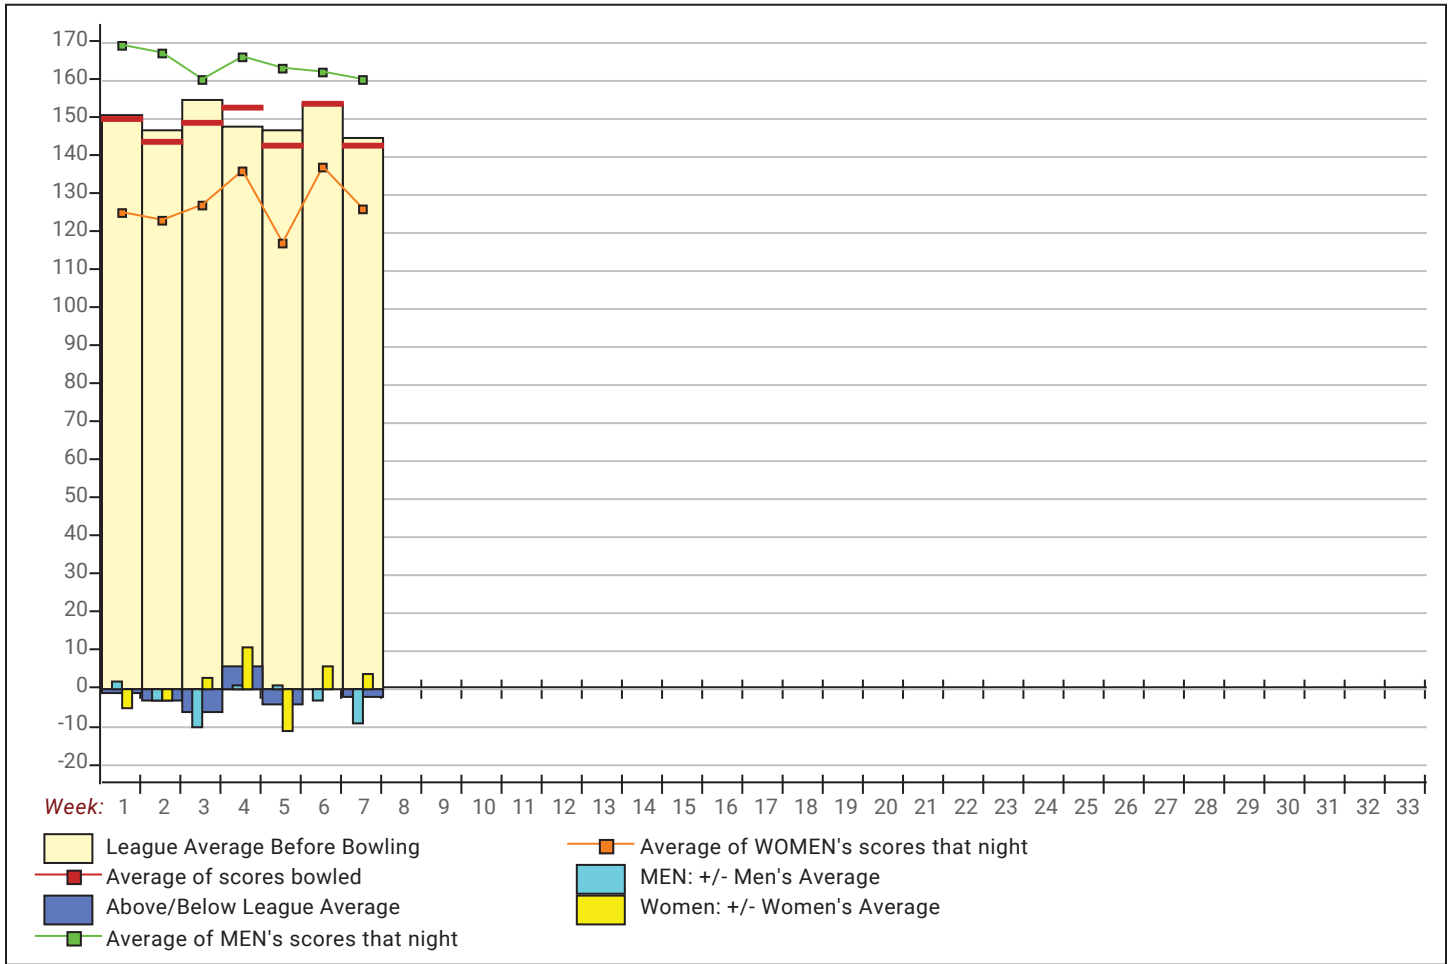

This report is for scores bowled October 20 which is Week 7 of 30

League Average Week-by-Week

League Average Statistics for Last Week

	League	Right Hand	Left Hand	Men (Lft+Rt)	Women (Lft+Rt)
League Average Before Bowling	145.17	145.17		169.11	121.22
Average of scores bowled that night	142.93	142.93		160.33	125.53
New League Average After Bowling	144.94	144.94		167.83	122.05
Change in League Average	-0.22	-0.22		-1.28	.83
People Who Bowled Over Average	5	5		2	3
People Who Bowled Under Average	5	5		3	2
Average Amount of Series Over Avg	30.00	30.00		11.50	42.33
Average Amount of Series Under Avg	-40.00	-40.00		-48.00	-28.00
Difference Avg, NiteAvg	-1.67	-1.67		-8.07	4.73
Number of Bowlers	10	10		5	5
Number of Games Bowled	30	30		15	15
People Who Raised Their Average	5	5		2	3
Raised By an Average of This Amount	1.57	1.57		.44	2.33
People Who Lowered Their Average	5	5		3	2
Lowered By an Average of This Amou	-2.02	-2.02		-2.43	-1.40
Number of Games Bowled Over Avera	15	15		6	9
Number of Games Bowled Under Avera	15	15		9	6

Note: Averages are based only on people who bowled.