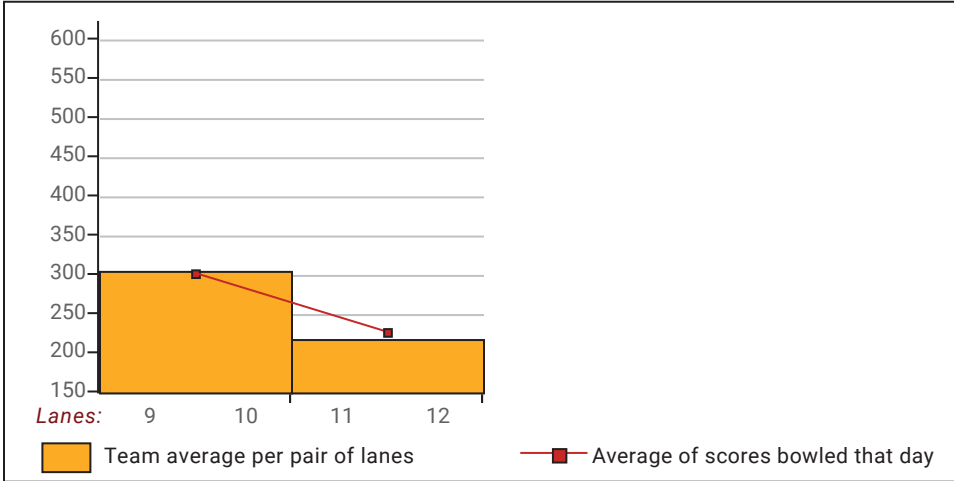

Team Average vs Avg of Scores