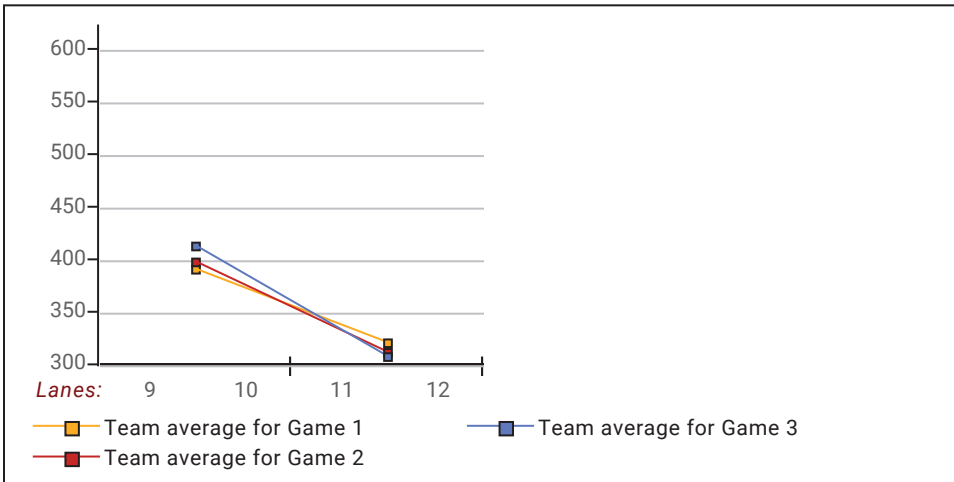

Average of Scores for Each Game