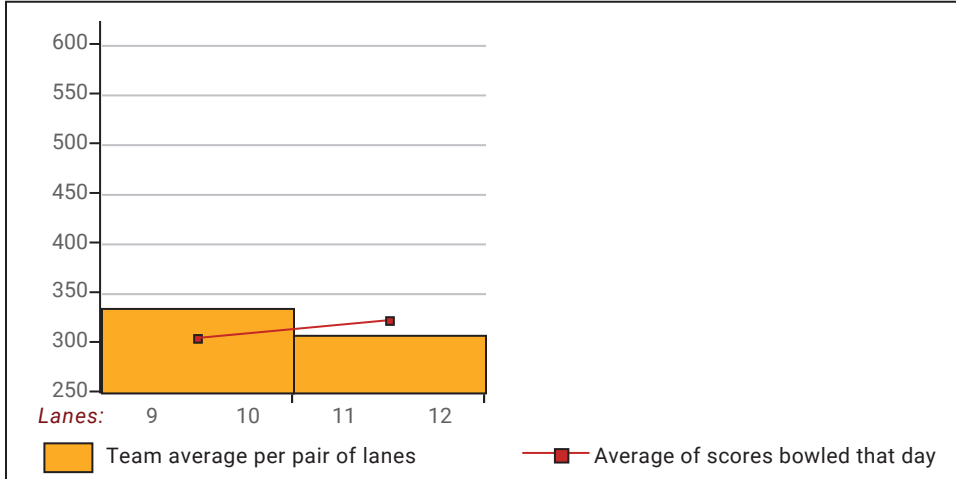

This report is for scores bowled October 11 which is Week 6 of 30

Team Average vs Avg of Scores