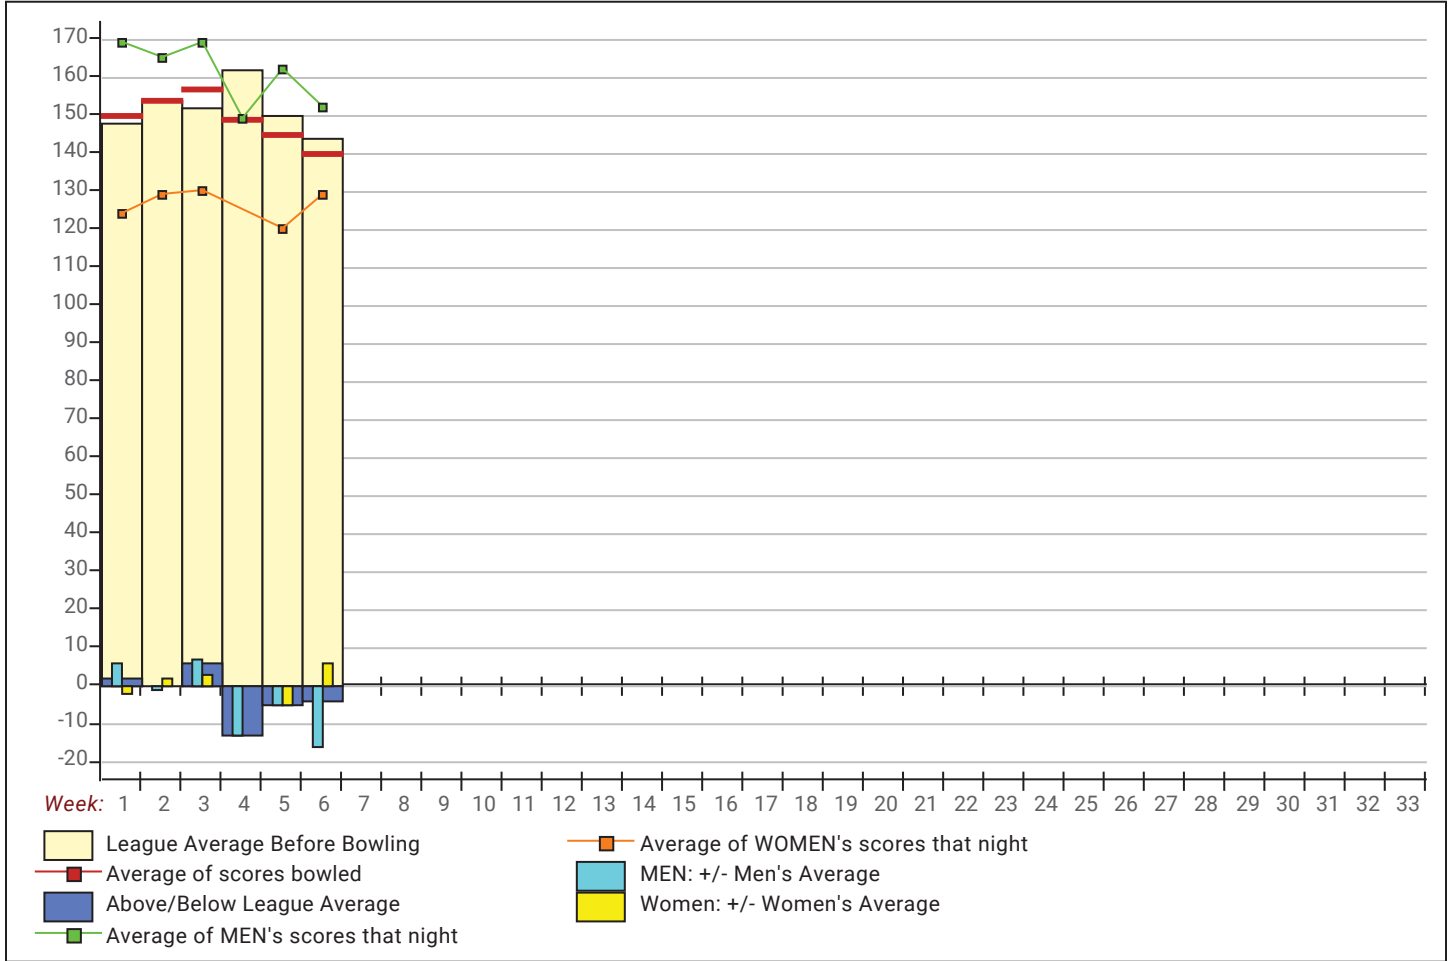

This report is for scores bowled October 11 which is Week 6 of 30

**Team Average vs Avg of Scores**

**Average of Scores for Each Game**

**Amount Over/Under Team Average**

This report is for scores bowled October 11 which is Week 6 of 30

**League Average Week-by-Week**

**League Average Statistics for Last Week**

	League	Right Hand	Left Hand	Men (Lft+Rt)	Women (Lft+Rt)
League Average Before Bowling	143.54	143.54		168.43	123.63
Average of scores bowled that night	139.56	139.56		152.50	129.20
New League Average After Bowling	142.88	142.88		165.78	124.56
Change in League Average	-66	-66		-2.66	.94
People Who Bowled Over Average	4	4		1	3
People Who Bowled Under Average	5	5		3	2
Average Amount of Series Over Avg	53.25	53.25		69.00	48.00
Average Amount of Series Under Avg	-61.20	-61.20		-84.00	-27.00
Difference Avg, NiteAvg	-3.44	-3.44		-15.25	6.00
Number of Bowlers	9	9		4	5
Number of Games Bowled	27	27		12	15
People Who Raised Their Average	4	4		1	3
Raised By an Average of This Amount	3.63	3.63		3.71	3.60
People Who Lowered Their Average	5	5		3	2
Lowered By an Average of This Amou	-4.09	-4.09		-4.78	-3.06
Number of Games Bowled Over Avera	11	11		3	8
Number of Games Bowled Under Avera	15	15		9	6