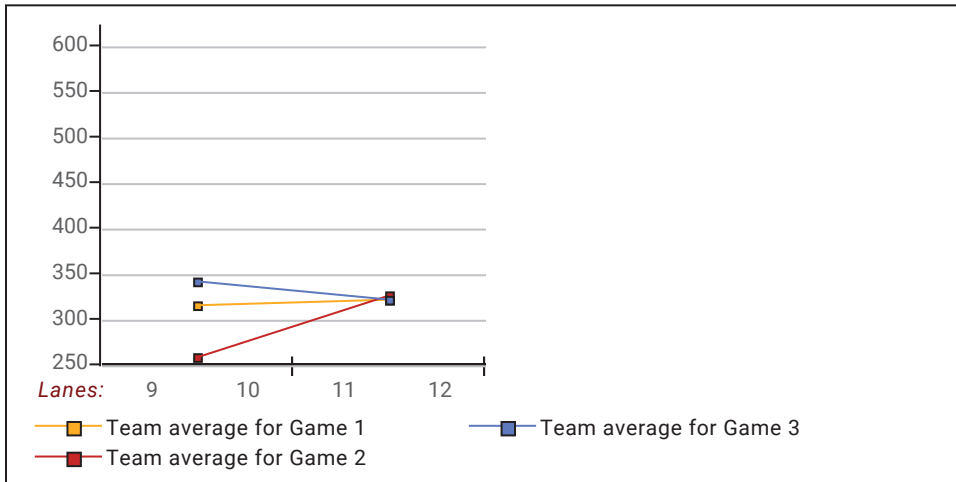

Average of Scores for Each Game