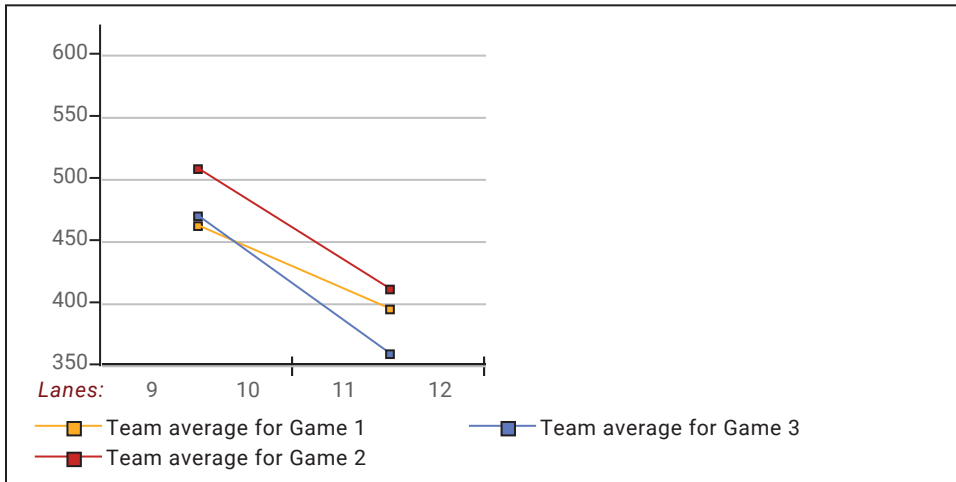

Average of Scores for Each Game