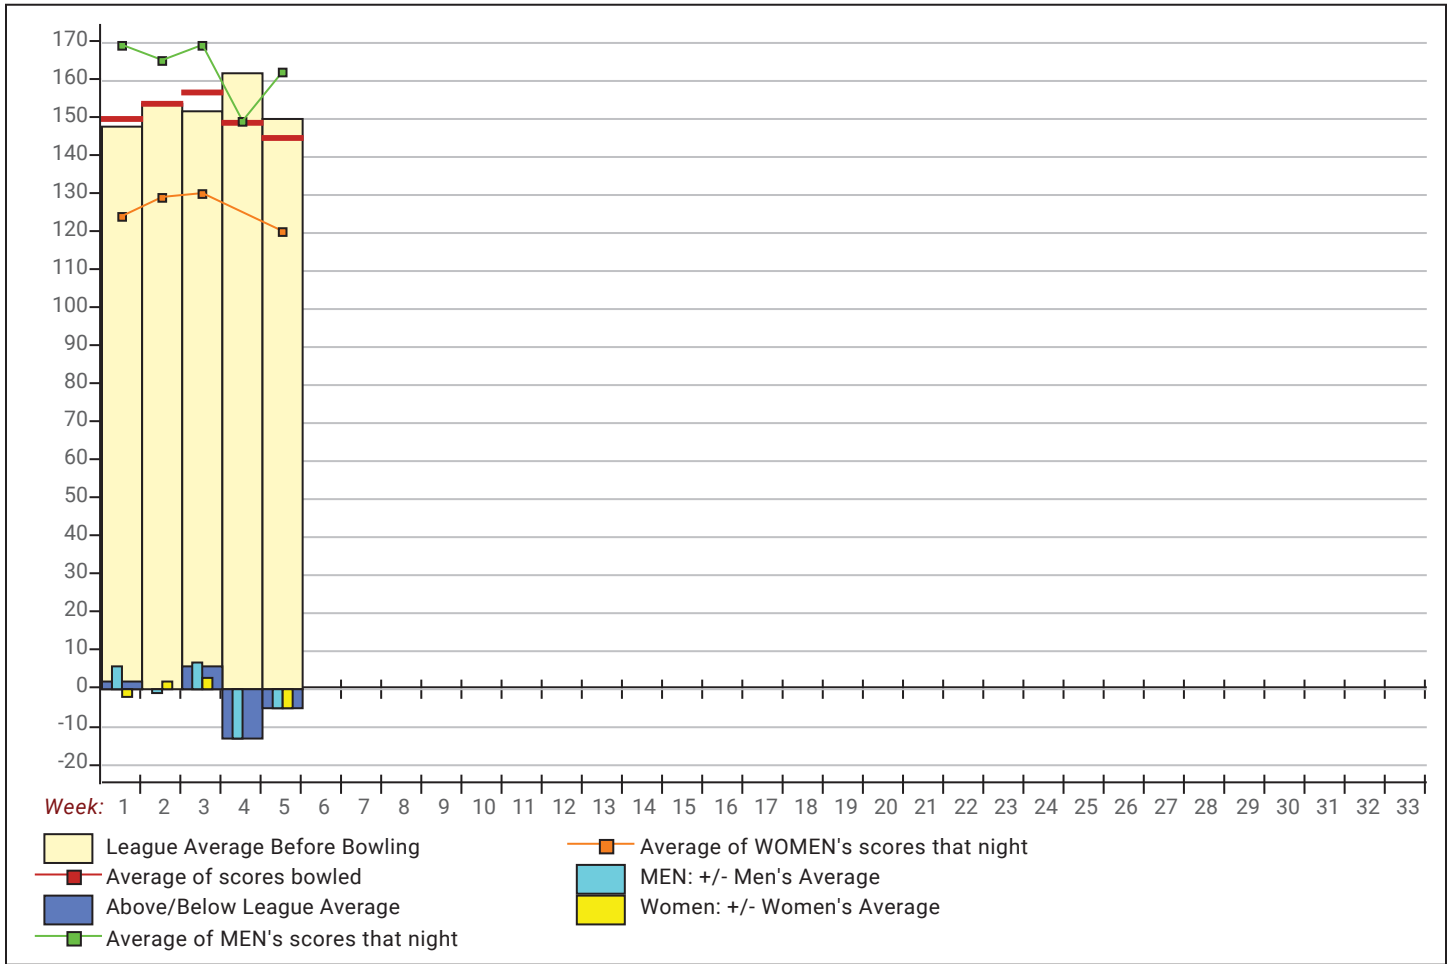

This report is for scores bowled October 4 which is Week 5 of 30

League Average Week-by-Week

League Average Statistics for Last Week

	League	Right Hand	Left Hand	Men (Lft+Rt)	Women (Lft+Rt)
League Average Before Bowling	150.29	150.29		167.85	125.70
Average of scores bowled that night	144.86	144.86		162.38	120.33
New League Average After Bowling	148.66	148.66		166.53	123.63
Change in League Average	-1.63	-1.63		-1.32	-2.07
People Who Bowled Over Average	4	4		3	1
People Who Bowled Under Average	8	8		4	4
Average Amount of Series Over Avg	17.00	17.00		20.67	6.00
Average Amount of Series Under Avg	-31.25	-31.25		-42.75	-19.75
Difference Avg, NiteAvg	-5.06	-5.06		-5.19	-4.87
Number of Bowlers	12	12		7	5
Number of Games Bowled	36	36		21	15
People Who Raised Their Average	4	4		3	1
Raised By an Average of This Amount	1.18	1.18		1.44	.39
People Who Lowered Their Average	8	8		4	4
Lowered By an Average of This Amou	-3.04	-3.04		-3.39	-2.69
Number of Games Bowled Over Avera	17	17		10	7
Number of Games Bowled Under Avera	19	19		11	8

Note: Averages are based only on people who bowled.