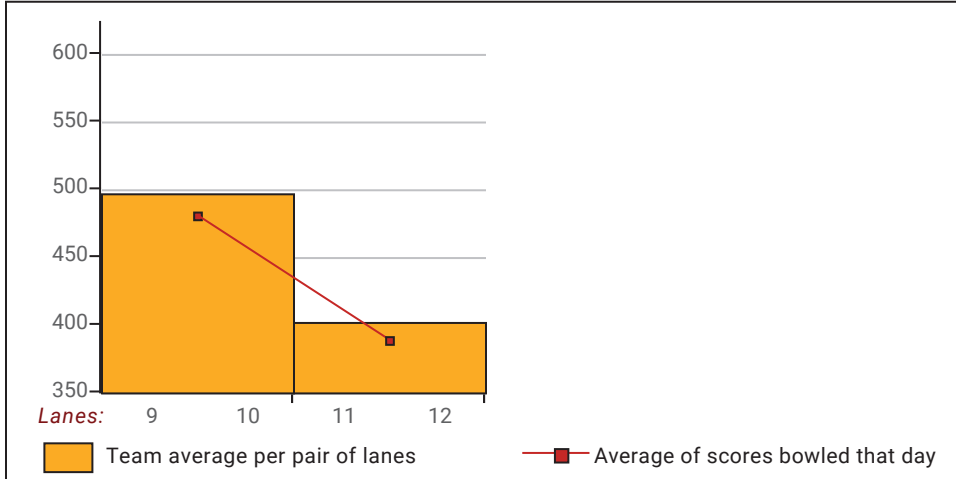

Team Average vs Avg of Scores