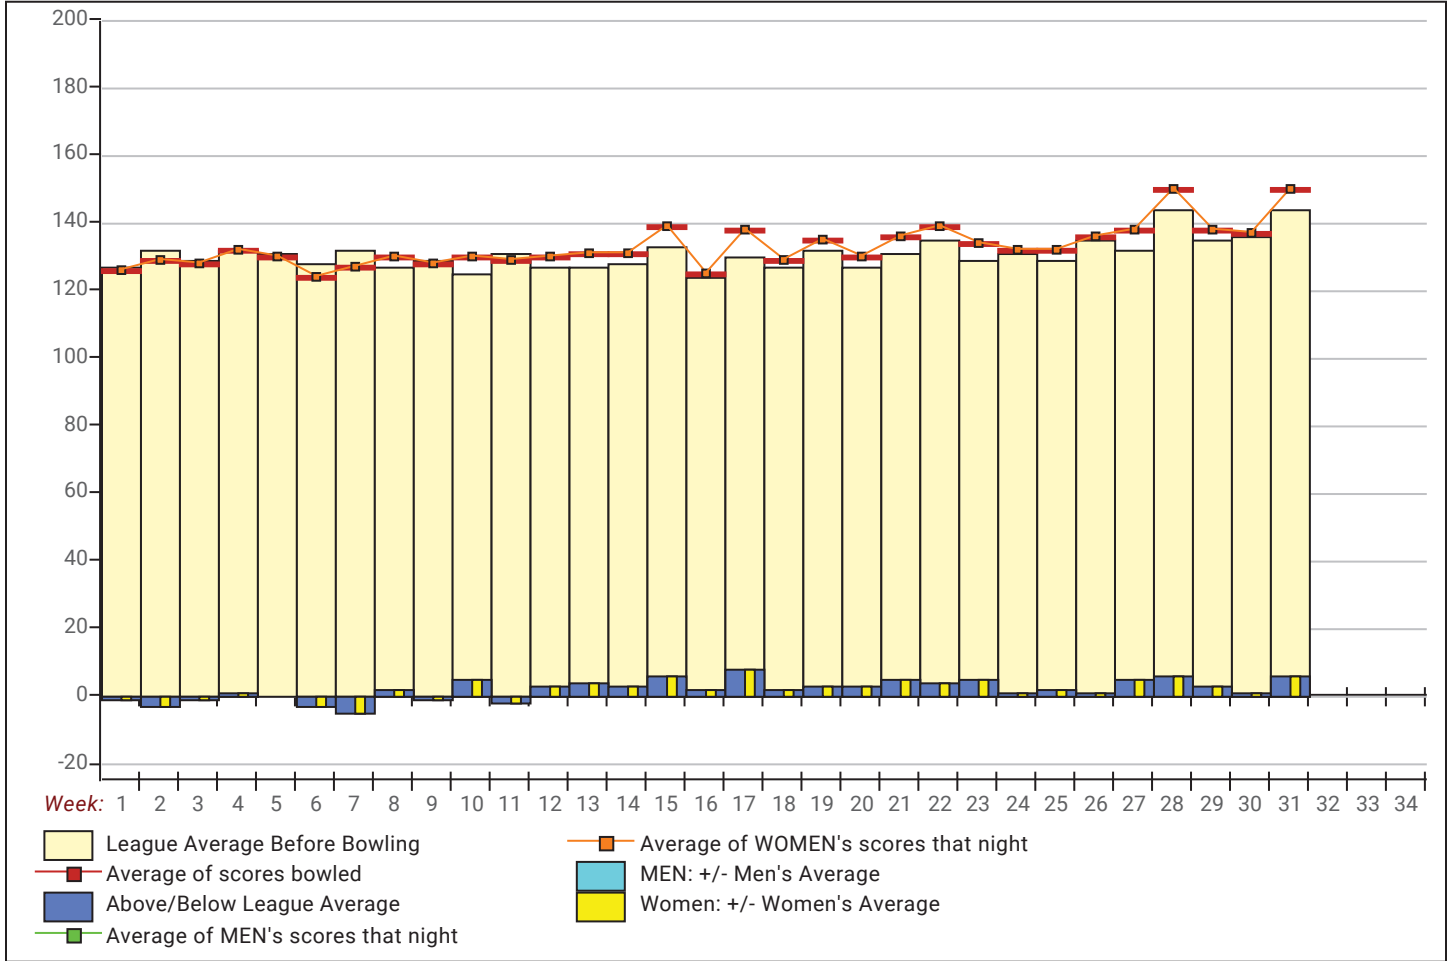

### This Week's Statistics: Lefties vs Righties

Unless designated left handed, bowlers are considered right handed.

	Over All	Right	Left
How many people bowled	8	8	0
Number of games bowled	24	24	0
Actual average of week's scores	150.21	150.21	0.00
How many games above average	16	16	0
How many games below average	8	8	0
Pins above/below average per game	6.96	6.96	0.00
How many people raised average	7	7	--
by this amount	0.39	0.39	0.00
How many people went down	1	1	--
by this amount	-0.57	-0.57	0.00
League average before bowling	143.87	143.87	0.00
League average after bowling	144.14	144.14	0.00
Change in league average	0.27	0.27	0.00
800s	--	--	--
775s	--	--	--
750s	--	--	--
725s	--	--	--
700s	--	--	--
675s	--	--	--
650s	--	--	--
625s	--	--	--
600s	--	--	--
575s	--	--	--
550s	--	--	--
525s	1	1	--
500s	2	2	--
475s	--	--	--
450s	--	--	--
425s	2	2	--
400s	2	2	--
below 400	1	1	--
300s	--	--	--
275s	--	--	--
250s	--	--	--
225s	--	--	--
200s	--	--	--
175s	5	5	--
150s	8	8	--
125s	8	8	--
100s	2	2	--
below 100	1	1	--

**League Average Statistics for Last Week**

	League	Right Hand	Left Hand
League Average Before Bowling	143.87	143.87	
Average of scores bowled that night	150.21	150.21	
New League Average After Bowling	144.14	144.14	
Change in League Average	.27	.27	
People Who Bowled Over Average	7	7	
People Who Bowled Under Average	1	1	
Average Amount of Series Over Avg	28.14	28.14	
Average Amount of Series Under Avg	-30.00	-30.00	
Difference Avg, NiteAvg	6.96	6.96	
Number of Bowlers	8	8	
Number of Games Bowled	24	24	
People Who Raised Their Average	7	7	
Raised By an Average of This Amount	.39	.39	
People Who Lowered Their Average	1	1	
Lowered By an Average of This Amou	-.57	-.57	
Number of Games Bowled Over Avera	16	16	
Number of Games Bowled Under Avera	8	8	