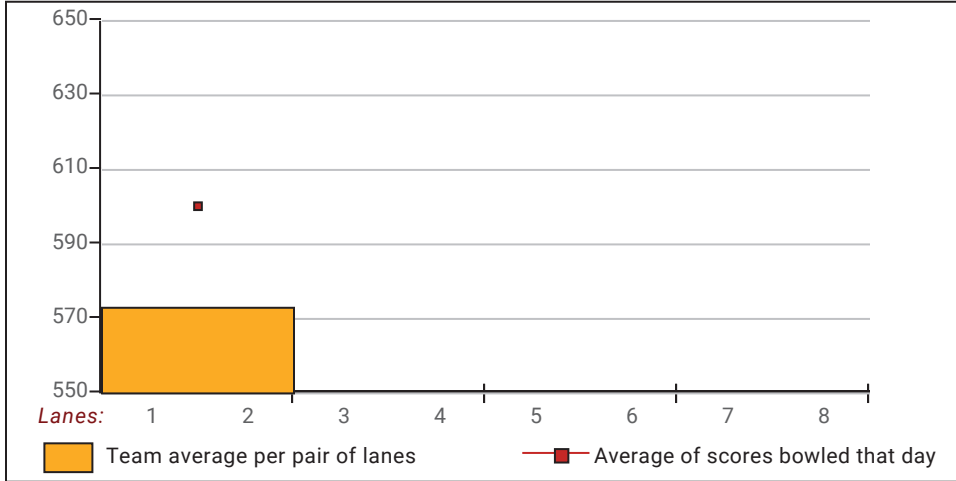

This report is for scores bowled April 22

Team Average vs Avg of Scores