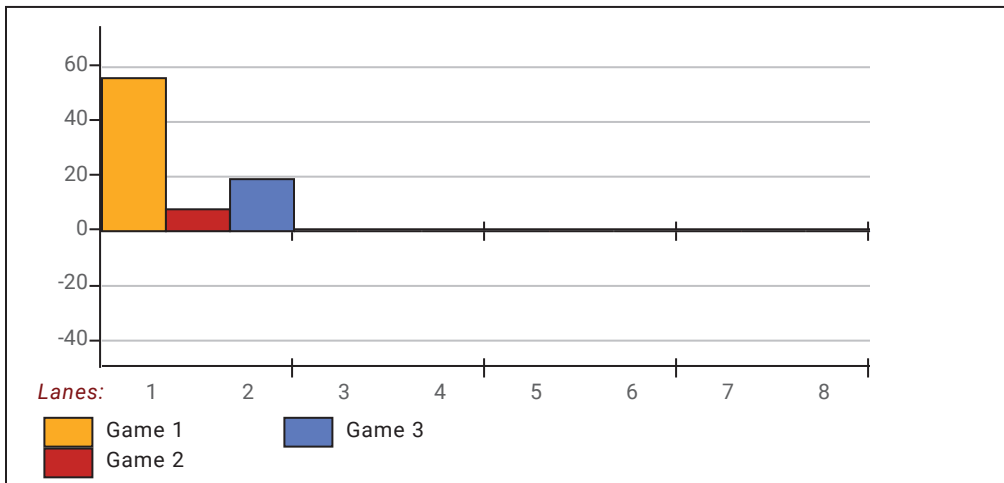

Amount Over/Under Team Average