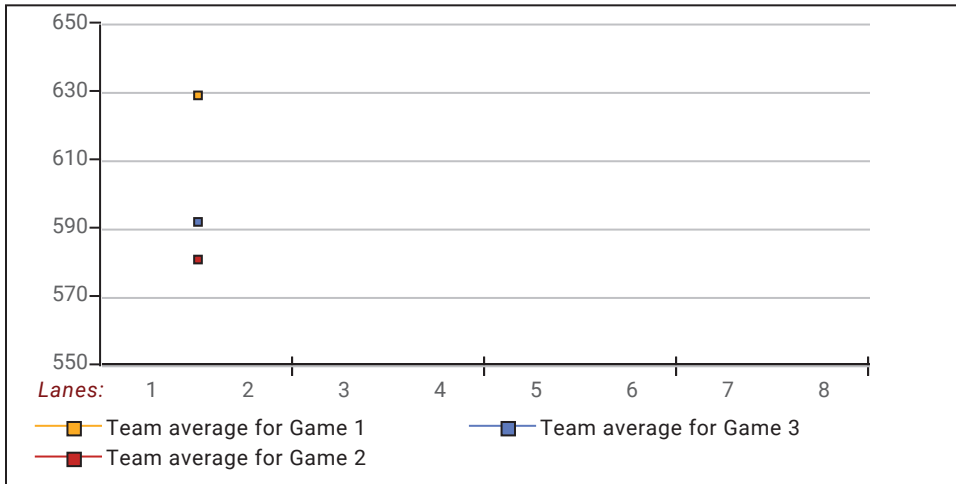

Average of Scores for Each Game