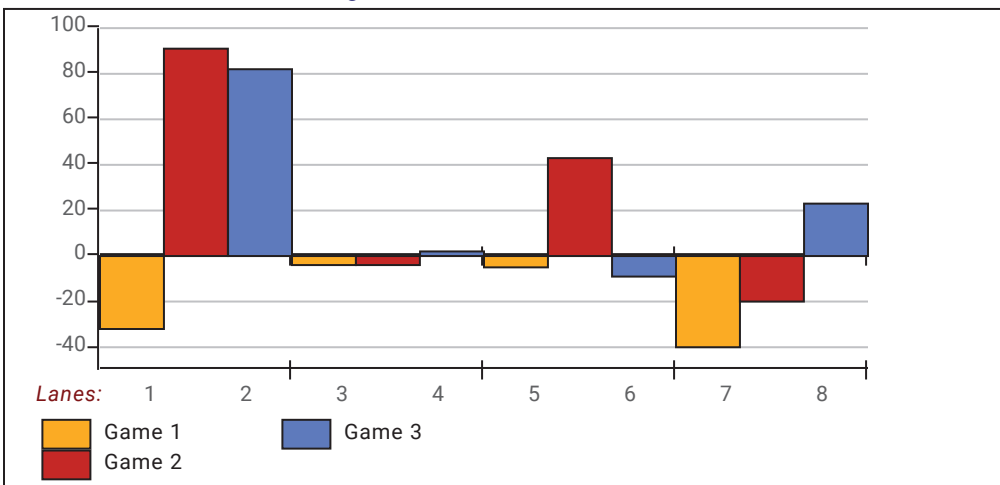

Amount Over/Under Team Average