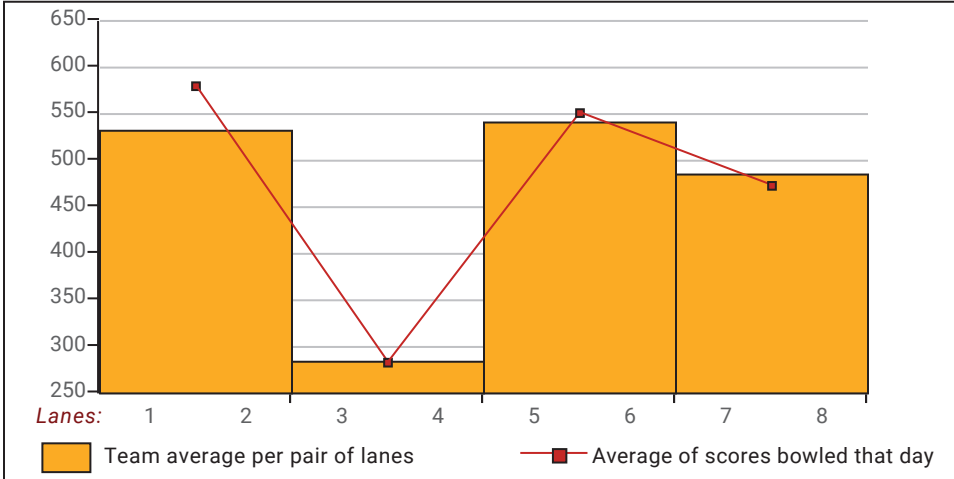

This report is for scores bowled March 25 which is Week 27 of 31

Team Average vs Avg of Scores