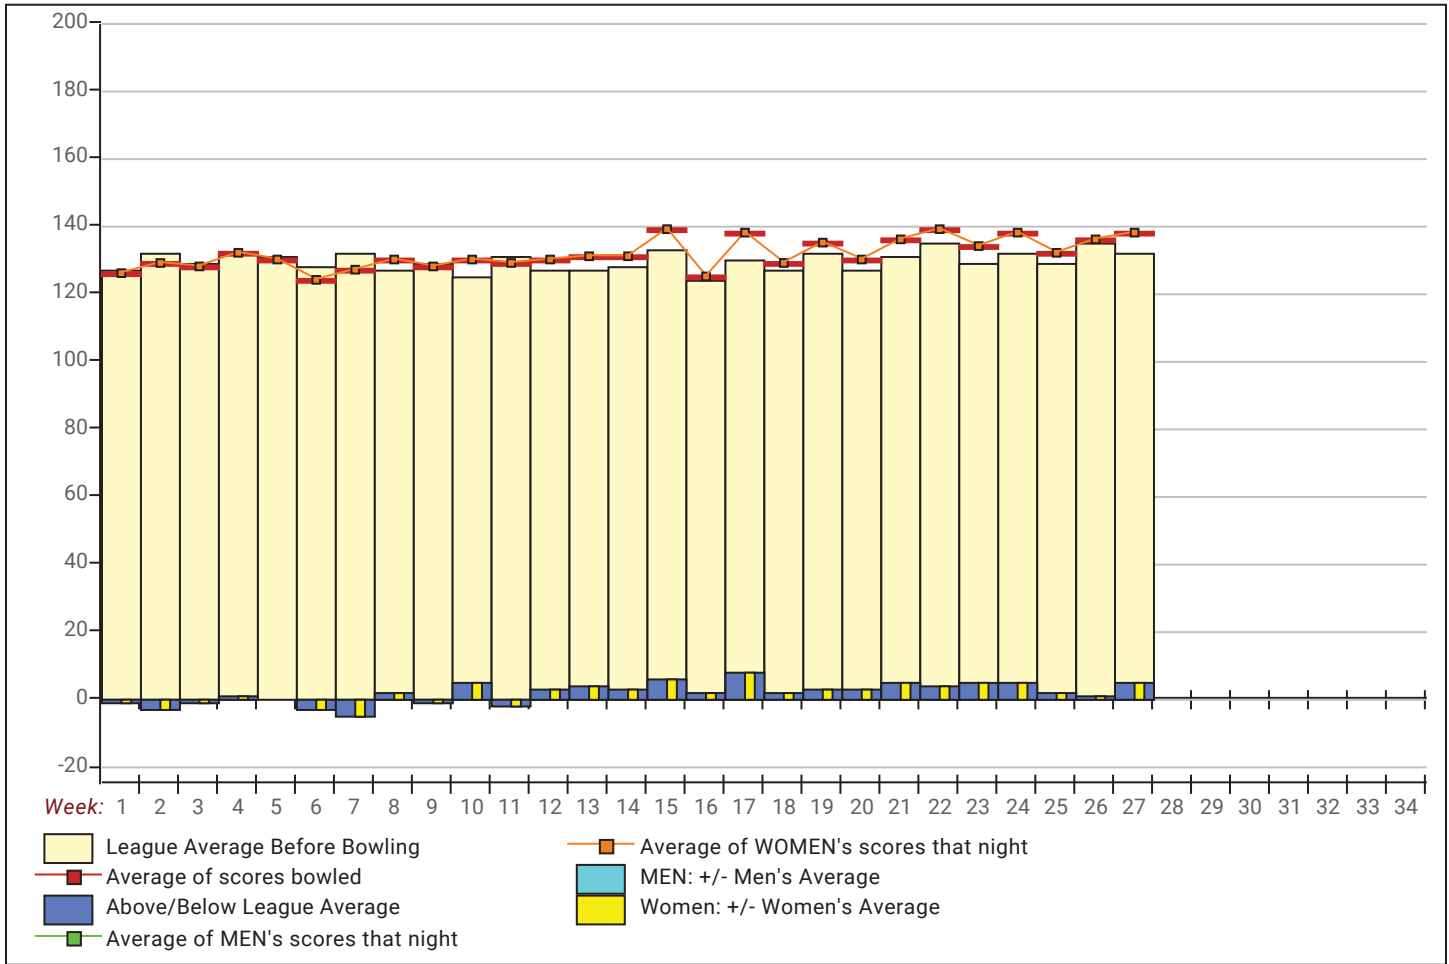

Satellite 2024-25

Big Apple Fun Center

This report is for scores bowled March 25 which is Week 27 of 31

This Week's Statistics: Lefties vs Righties

Unless designated left handed, bowlers are considered right handed.

League Average Week-by-Week

League Average Statistics for Last Week

	League	Right Hand	Left Hand
League Average Before Bowling	132.47	132.47	
Average of scores bowled that night	137.79	137.79	
New League Average After Bowling	132.86	132.86	
Change in League Average	.39	.39	
People Who Bowled Over Average	16	16	
People Who Bowled Under Average	9	9	
Average Amount of Series Over Avg	35.88	35.88	
Average Amount of Series Under Avg	-15.89	-15.89	
Difference Avg, NiteAvg	5.75	5.75	
Number of Bowlers	25	25	
Number of Games Bowled	75	75	
People Who Raised Their Average	16	16	
Raised By an Average of This Amount	.79	.79	
People Who Lowered Their Average	9	9	
Lowered By an Average of This Amou	-.34	-.34	
Number of Games Bowled Over Avera	44	44	
Number of Games Bowled Under Avera	31	31	