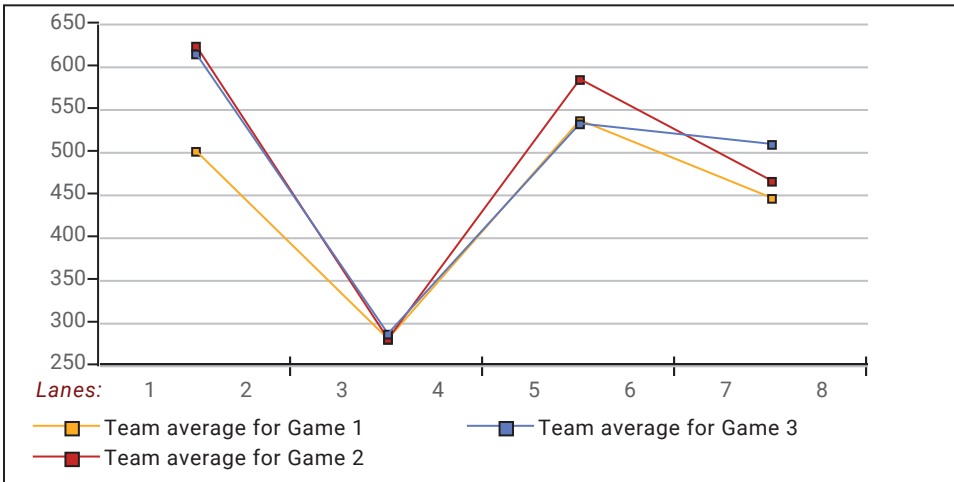

Average of Scores for Each Game