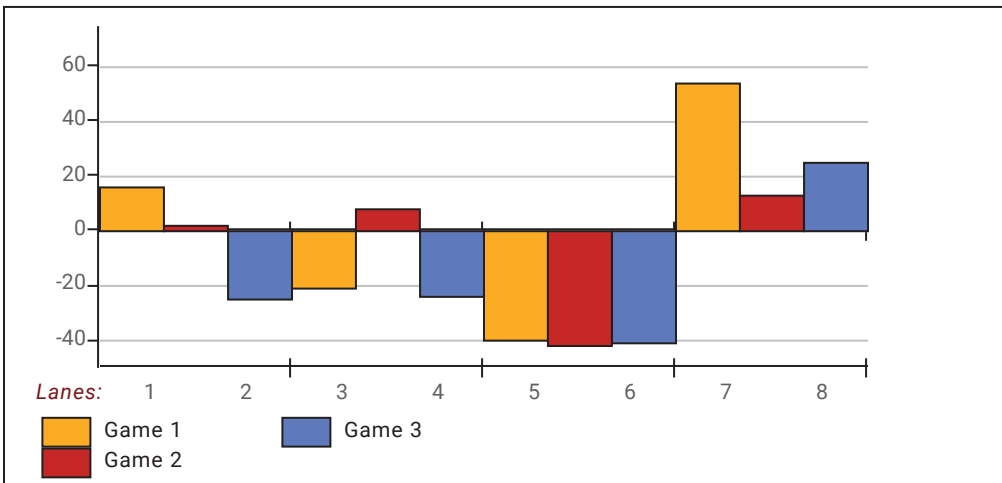

Satellite 2024-25

Big Apple Fun Center

This report is for scores bowled March 18 which is Week 26 of 31

This Week's Statistics: Lefties vs Righties

Unless designated left handed, bowlers are considered right handed.

This report is for scores bowled March 18 which is Week 26 of 31

Team Average vs Avg of Scores

Average of Scores for Each Game

Amount Over/Under Team Average

This report is for scores bowled March 18 which is Week 26 of 31

League Average Week-by-Week

League Average Statistics for Last Week

	League	Right Hand	Left Hand
League Average Before Bowling	134.73	134.31	139.38
Average of scores bowled that night	135.68	135.83	134.00
New League Average After Bowling	134.75	134.37	138.98
Change in League Average	.02	.06	-.40
People Who Bowled Over Average	11	10	
People Who Bowled Under Average	13	12	
Average Amount of Series Over Avg	41.73	44.80	11.00
Average Amount of Series Under Avg	-27.85	-26.75	-41.00
Difference Avg, NiteAvg	1.35	1.92	-5.00
Number of Bowlers	24	22	
Number of Games Bowled	72	66	
People Who Raised Their Average	11	10	
Raised By an Average of This Amount	1.07	1.14	.30
People Who Lowered Their Average	13	12	
Lowered By an Average of This Amou	-.86	-.85	-1.10
Number of Games Bowled Over Avera	36	33	
Number of Games Bowled Under Avera	36	33	