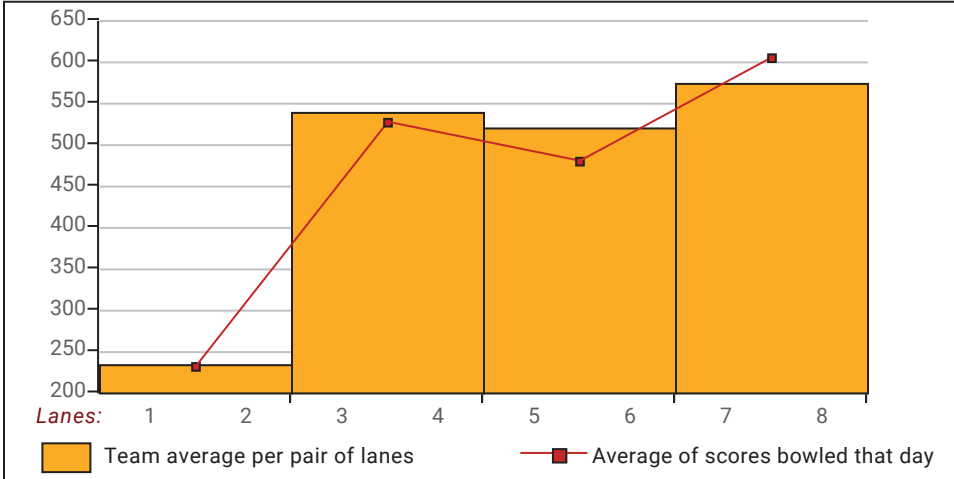

This report is for scores bowled March 18 which is Week 26 of 31

Team Average vs Avg of Scores