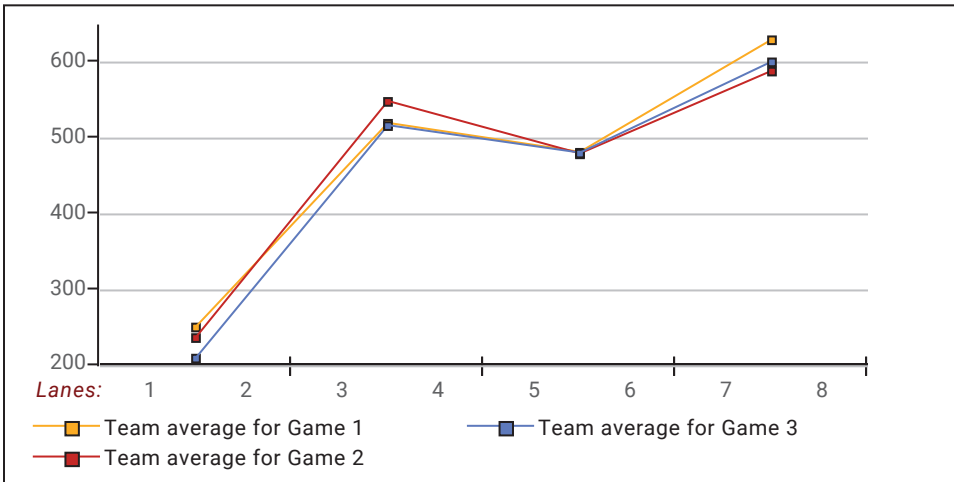

Average of Scores for Each Game