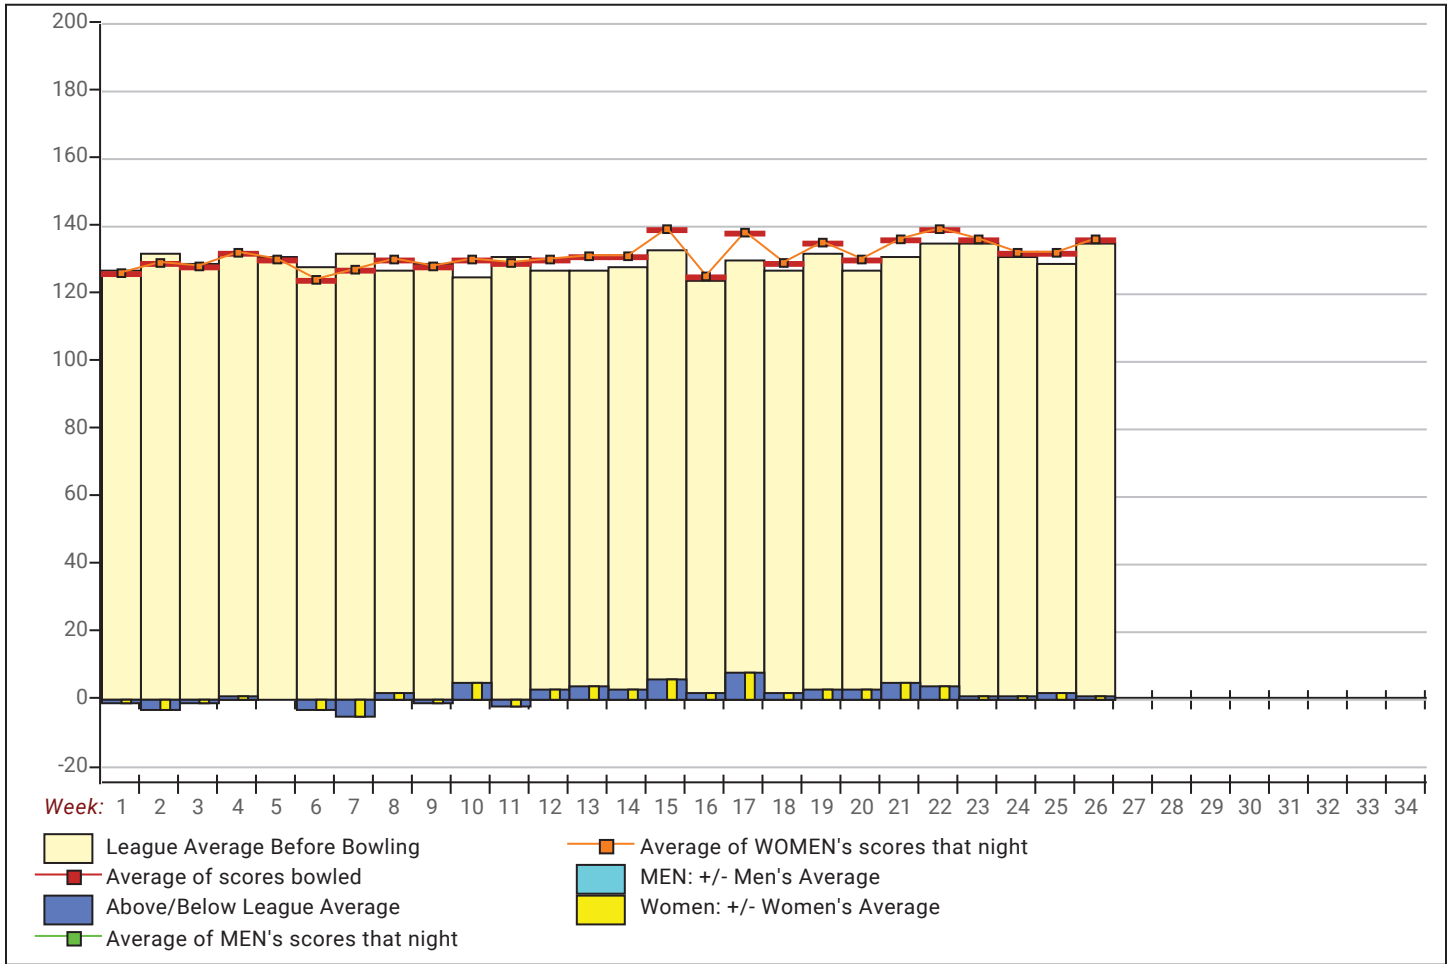

Satellite 2024-25

Big Apple Fun Center

This report is for scores bowled March 18 which is Week 26 of 31

This Week's Statistics: Lefties vs Righties

Unless designated left handed, bowlers are considered right handed.

League Average Week-by-Week

League Average Statistics for Last Week

	League	Right Hand	Left Hand
League Average Before Bowling	134.73	134.31	139.38
Average of scores bowled that night	135.68	135.83	134.00
New League Average After Bowling	134.75	134.37	138.98
Change in League Average	.02	.06	-.40
People Who Bowled Over Average	11	10	
People Who Bowled Under Average	13	12	
Average Amount of Series Over Avg	41.73	44.80	11.00
Average Amount of Series Under Avg	-27.85	-26.75	-41.00
Difference Avg, NiteAvg	1.35	1.92	-5.00
Number of Bowlers	24	22	
Number of Games Bowled	72	66	
People Who Raised Their Average	11	10	
Raised By an Average of This Amount	1.07	1.14	.30
People Who Lowered Their Average	13	12	
Lowered By an Average of This Amou	-.86	-.85	-1.10
Number of Games Bowled Over Avera	36	33	
Number of Games Bowled Under Avera	36	33	