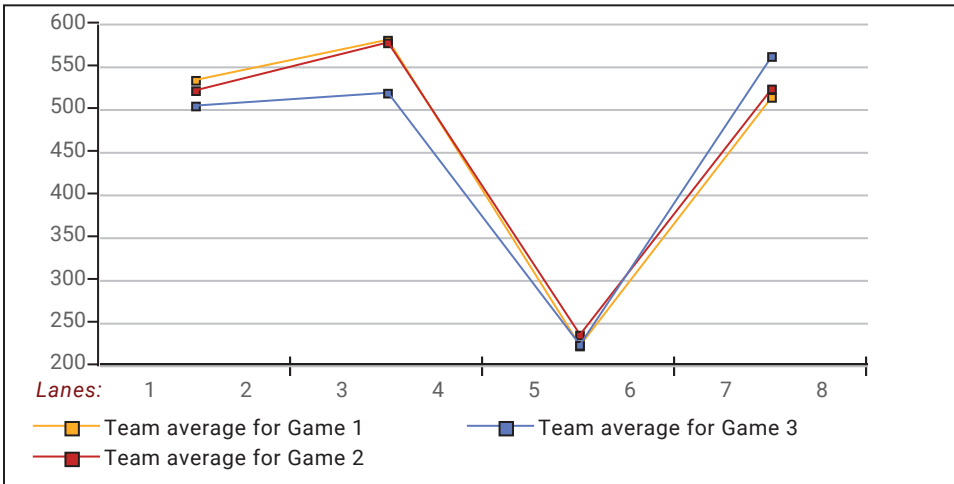

Average of Scores for Each Game