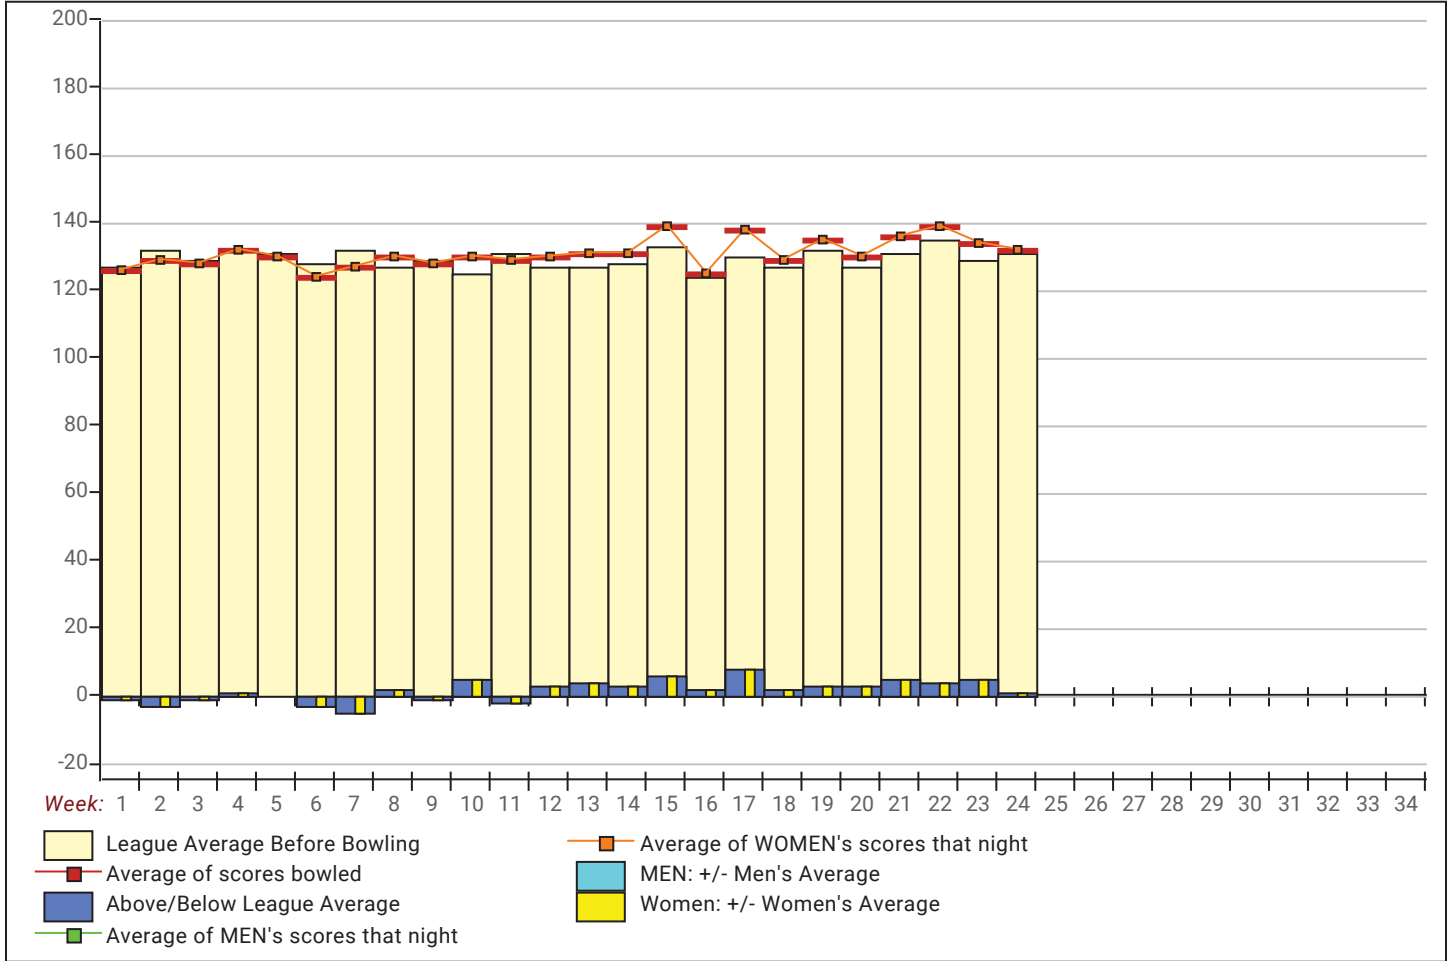

Satellite 2024-25

Big Apple Fun Center

This report is for scores bowled March 4 which is Week 24 of 31

This Week's Statistics: Lefties vs Righties

Unless designated left handed, bowlers are considered right handed.

League Average Week-by-Week

League Average Statistics for Last Week

	League	Right Hand	Left Hand
League Average Before Bowling	130.63	129.20	166.37
Average of scores bowled that night	131.62	130.34	163.33
New League Average After Bowling	130.48	129.05	166.09
Change in League Average	-.15	-.15	-.28
People Who Bowled Over Average	13	13	
People Who Bowled Under Average	13	12	1
Average Amount of Series Over Avg	36.08	36.08	
Average Amount of Series Under Avg	-23.85	-25.17	-8.00
Difference Avg, NiteAvg	1.03	1.18	-2.67
Number of Bowlers	26	25	1
Number of Games Bowled	77	74	3
People Who Raised Their Average	13	13	
Raised By an Average of This Amount	.60	.60	
People Who Lowered Their Average	13	12	1
Lowered By an Average of This Amou	-.90	-.95	-.28
Number of Games Bowled Over Avera	40	38	2
Number of Games Bowled Under Avera	36	35	1