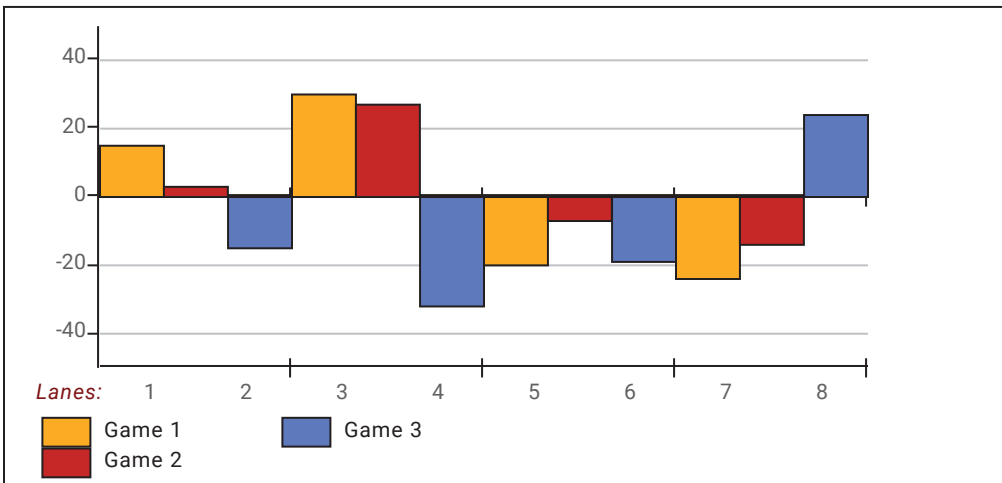

Satellite 2024-25

Big Apple Fun Center

This report is for scores bowled March 4 which is Week 24 of 31

This Week's Statistics: Lefties vs Righties

Unless designated left handed, bowlers are considered right handed.

This report is for scores bowled March 4 which is Week 24 of 31

Team Average vs Avg of Scores

Average of Scores for Each Game

Amount Over/Under Team Average

This report is for scores bowled March 4 which is Week 24 of 31

League Average Week-by-Week

League Average Statistics for Last Week

	League	Right Hand	Left Hand
League Average Before Bowling	130.63	129.20	166.37
Average of scores bowled that night	131.62	130.34	163.33
New League Average After Bowling	130.48	129.05	166.09
Change in League Average	-.15	-.15	-.28
People Who Bowled Over Average	13	13	
People Who Bowled Under Average	13	12	1
Average Amount of Series Over Avg	36.08	36.08	
Average Amount of Series Under Avg	-23.85	-25.17	-8.00
Difference Avg, NiteAvg	1.03	1.18	-2.67
Number of Bowlers	26	25	1
Number of Games Bowled	77	74	3
People Who Raised Their Average	13	13	
Raised By an Average of This Amount	.60	.60	
People Who Lowered Their Average	13	12	1
Lowered By an Average of This Amou	-.90	-.95	-.28
Number of Games Bowled Over Avera	40	38	2
Number of Games Bowled Under Avera	36	35	1