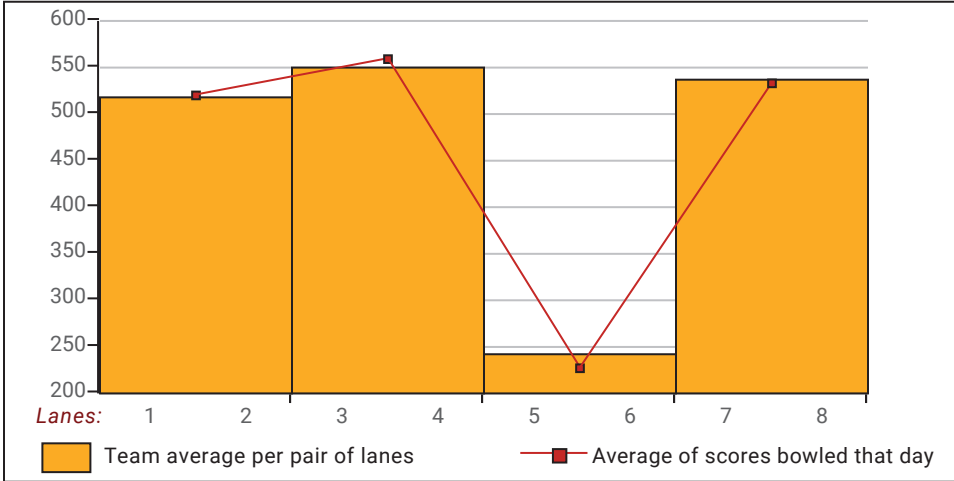

This report is for scores bowled March 4 which is Week 24 of 31

Team Average vs Avg of Scores