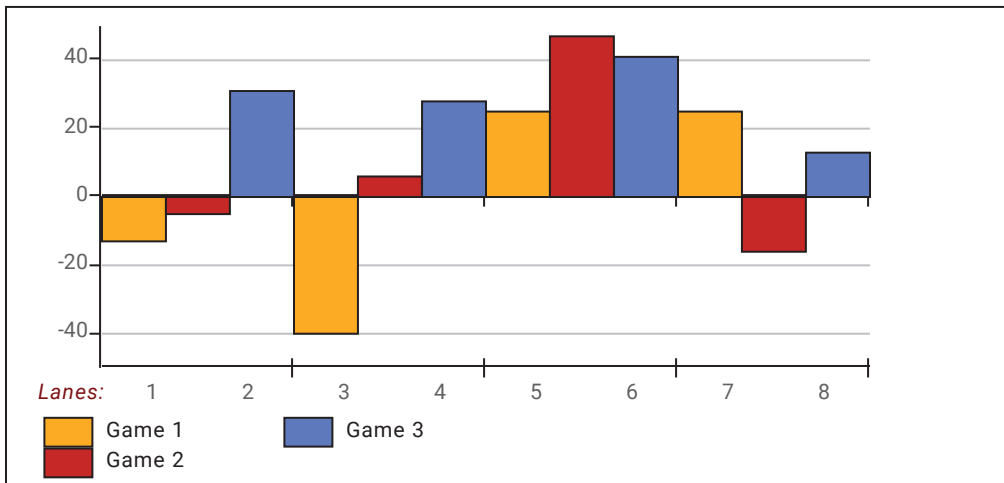

Amount Over/Under Team Average