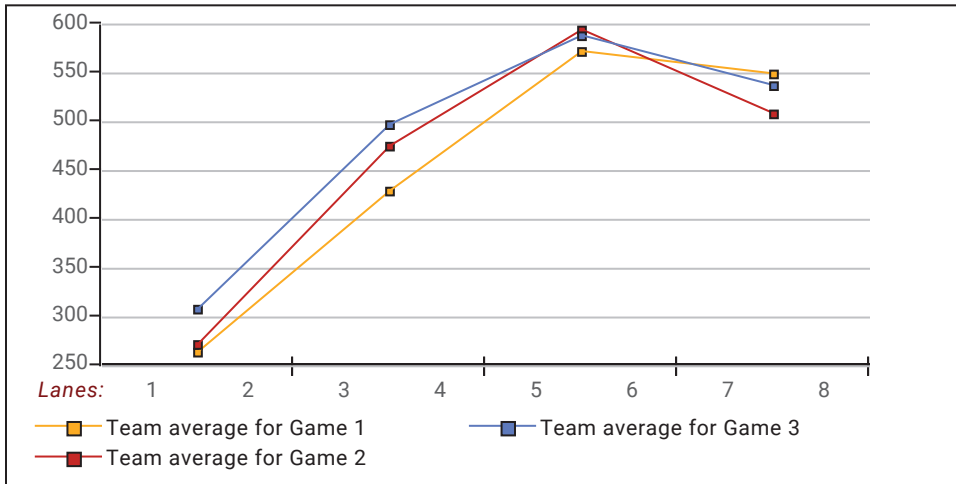

Average of Scores for Each Game