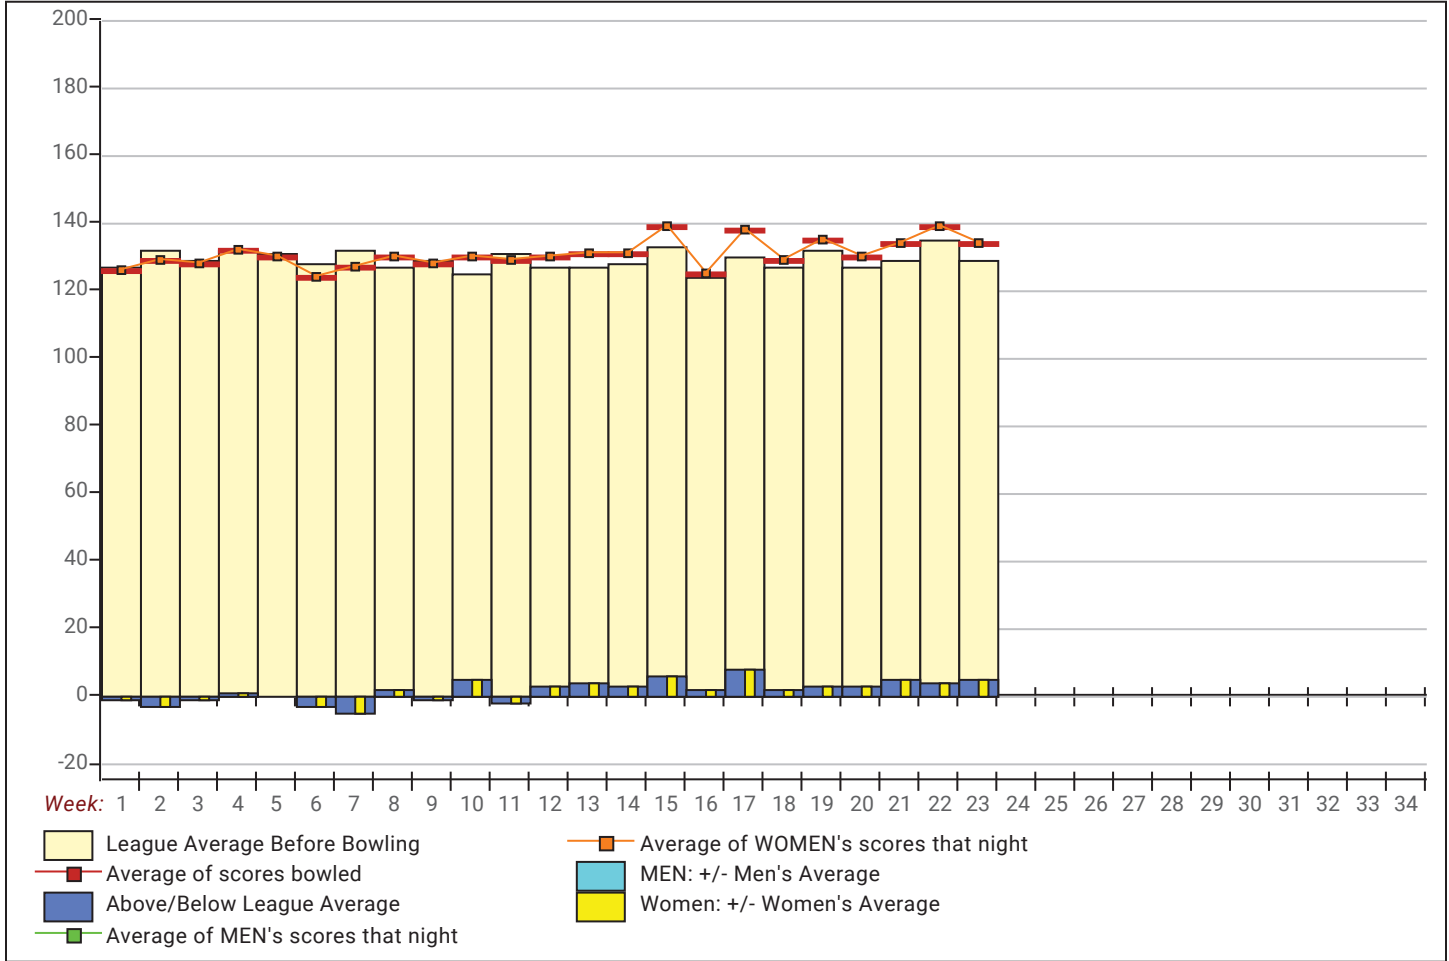

This report is for scores bowled February 25 which is Week 23 of 31

League Average Week-by-Week

League Average Statistics for Last Week

	League	Right Hand	Left Hand
League Average Before Bowling	129.02	127.56	165.48
Average of scores bowled that night	133.74	132.12	174.33
New League Average After Bowling	129.22	127.74	166.37
Change in League Average	.20	.18	.89
People Who Bowled Over Average	19	18	1
People Who Bowled Under Average	7	7	
Average Amount of Series Over Avg	33.47	33.78	28.00
Average Amount of Series Under Avg	-32.86	-32.86	
Difference Avg, NiteAvg	5.21	5.04	9.33
Number of Bowlers	26	25	1
Number of Games Bowled	78	75	3
People Who Raised Their Average	19	18	1
Raised By an Average of This Amount	.72	.71	.89
People Who Lowered Their Average	7	7	
Lowered By an Average of This Amou	-1.20	-1.20	
Number of Games Bowled Over Avera	43	41	2
Number of Games Bowled Under Avera	32	31	1

Note: Averages are based only on people who bowled.