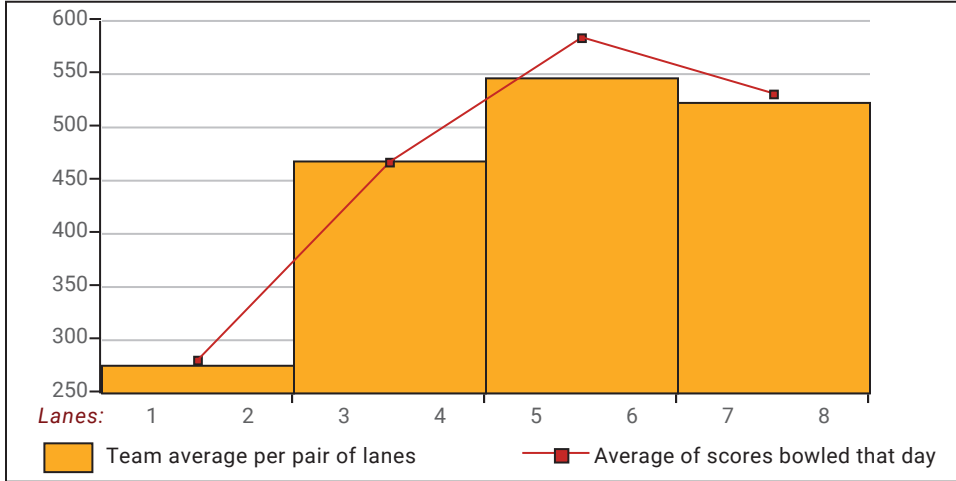

This report is for scores bowled February 25 which is Week 23 of 31

Team Average vs Avg of Scores