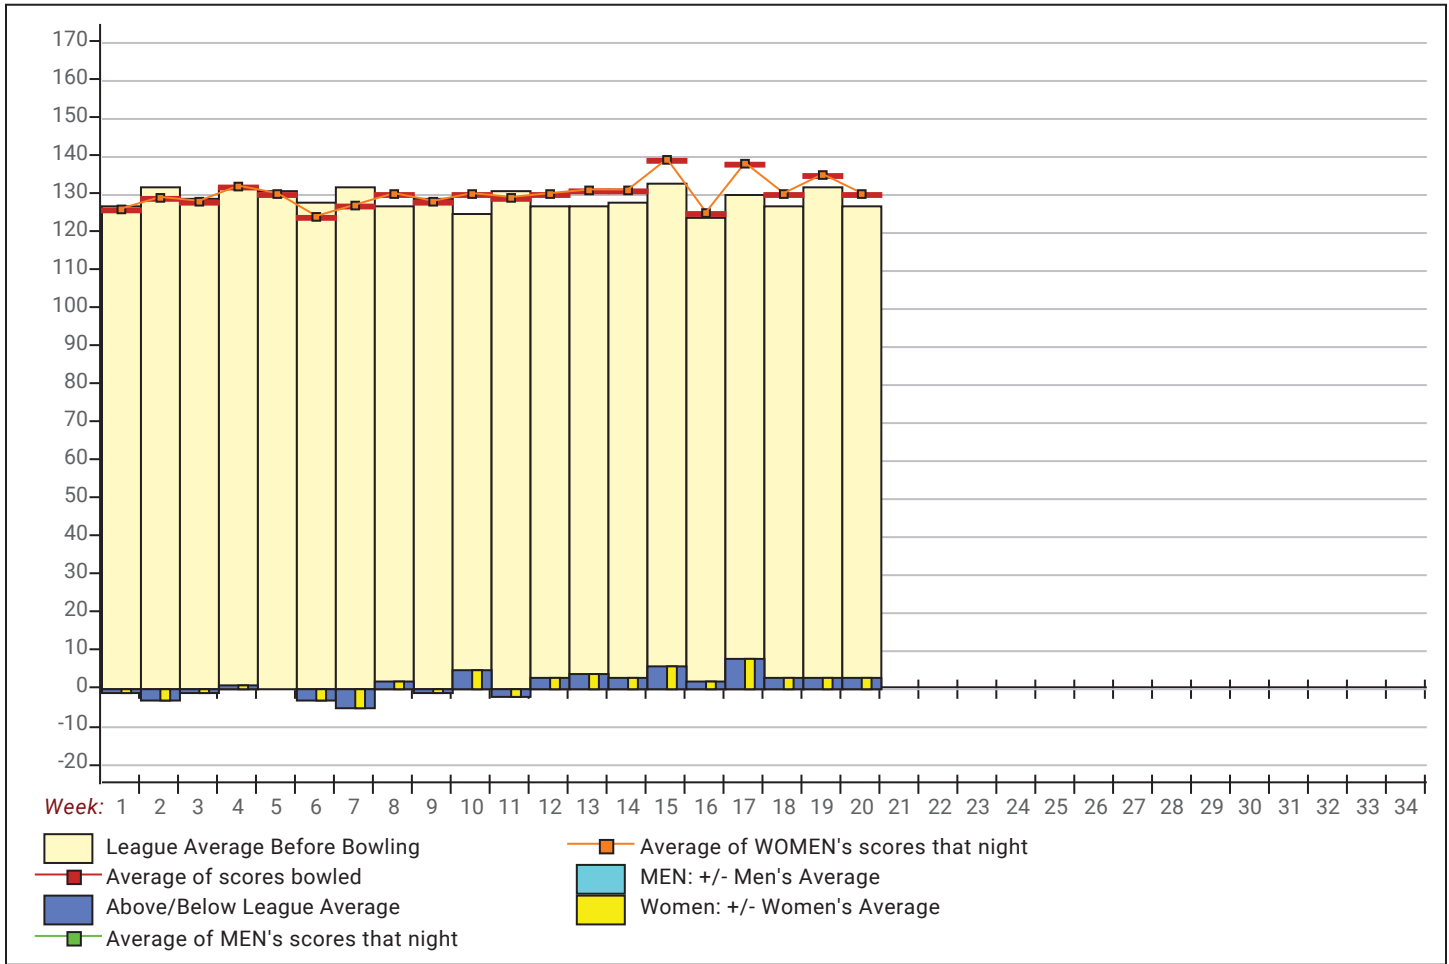

Satellite 2024-25

Big Apple Fun Center

This report is for scores bowled January 21 which is Week 20 of 31

This Week's Statistics: Lefties vs Righties

Unless designated left handed, bowlers are considered right handed.

Team Average vs Avg of Scores

Average of Scores for Each Game

Amount Over/Under Team Average

This report is for scores bowled January 21 which is Week 20 of 31

League Average Week-by-Week

League Average Statistics for Last Week

| | League | Right Hand | Left Hand |
|-------------------------------------|--------|------------|-----------|
| League Average Before Bowling | 127.10 | 126.97 | 130.52 |
| Average of scores bowled that night | 129.70 | 129.04 | 147.67 |
| New League Average After Bowling | 127.56 | 127.40 | 131.94 |
| Change in League Average | .46 | .42 | 1.43 |
| People Who Bowled Over Average | 16 | 15 | 1 |
| People Who Bowled Under Average | 12 | 12 | |
| Average Amount of Series Over Avg | 37.31 | 36.27 | 53.00 |
| Average Amount of Series Under Avg | -27.33 | -27.33 | |
| Difference Avg, NiteAvg | 3.20 | 2.67 | 17.67 |
| Number of Bowlers | 28 | 27 | 1 |
| Number of Games Bowled | 84 | 81 | 3 |
| People Who Raised Their Average | 16 | 15 | 1 |
| Raised By an Average of This Amount | 1.56 | 1.57 | 1.43 |
| People Who Lowered Their Average | 12 | 12 | |
| Lowered By an Average of This Amou | -1.01 | -1.01 | |
| Number of Games Bowled Over Avera | 50 | 47 | 3 |
| Number of Games Bowled Under Avera | 34 | 34 | |