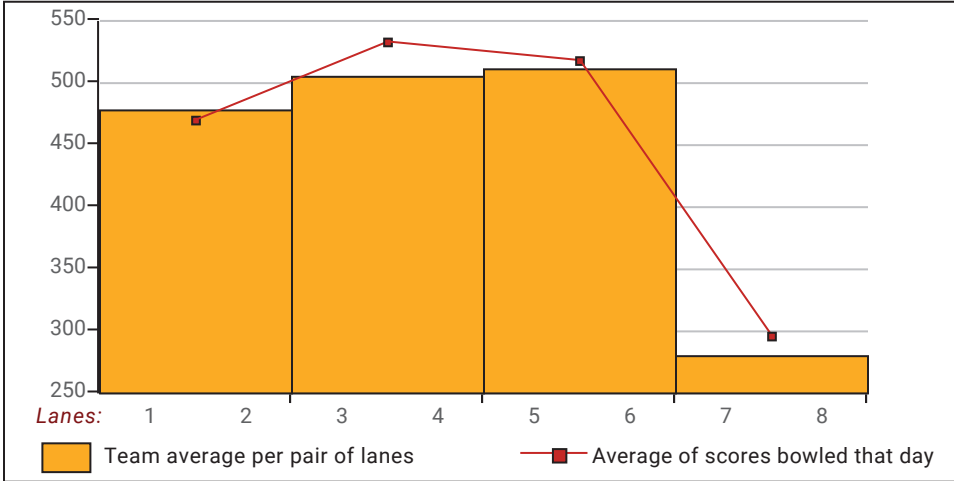

Team Average vs Avg of Scores