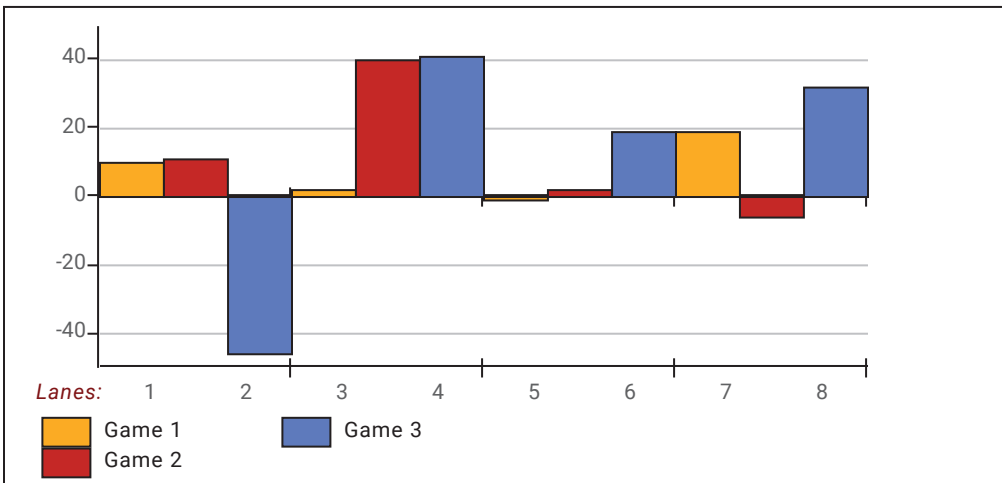

Amount Over/Under Team Average