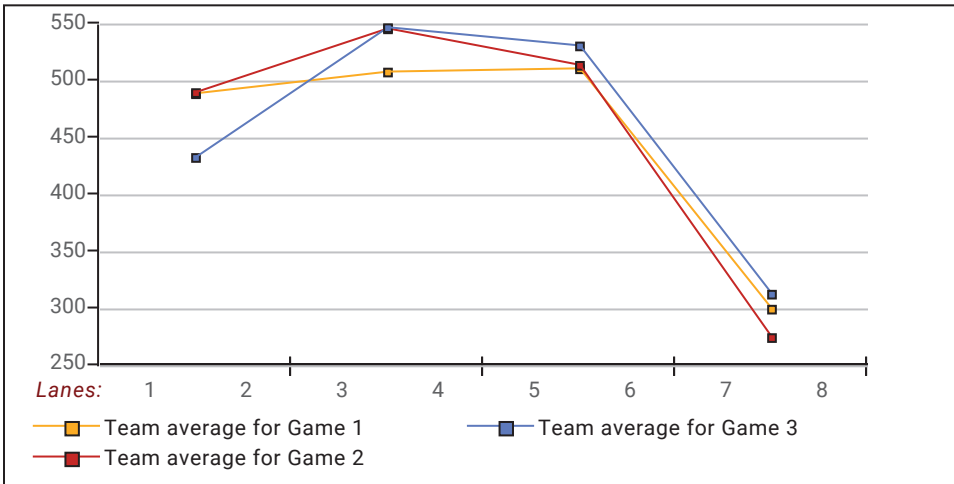

Average of Scores for Each Game