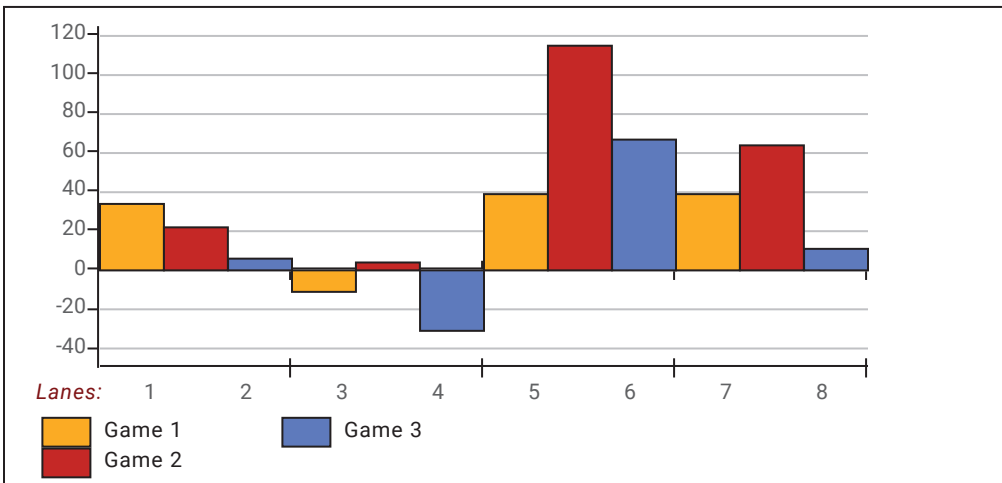

Amount Over/Under Team Average