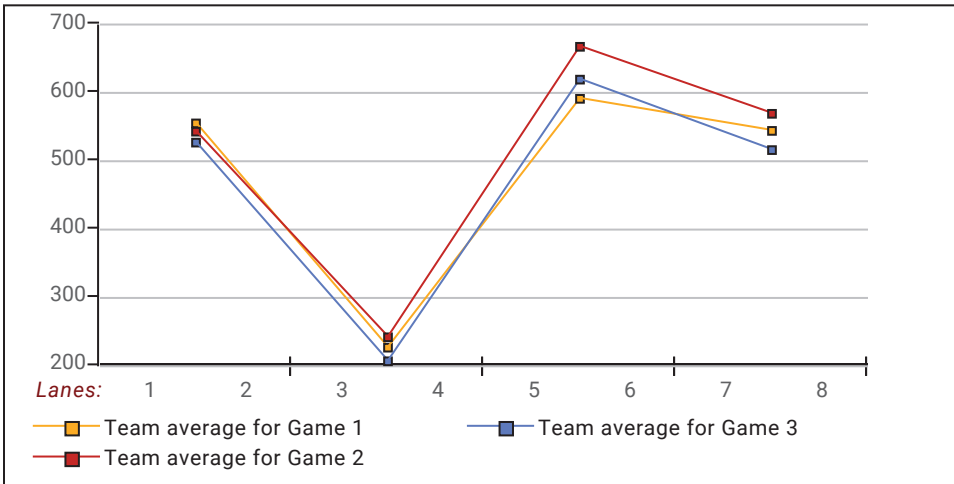

Average of Scores for Each Game