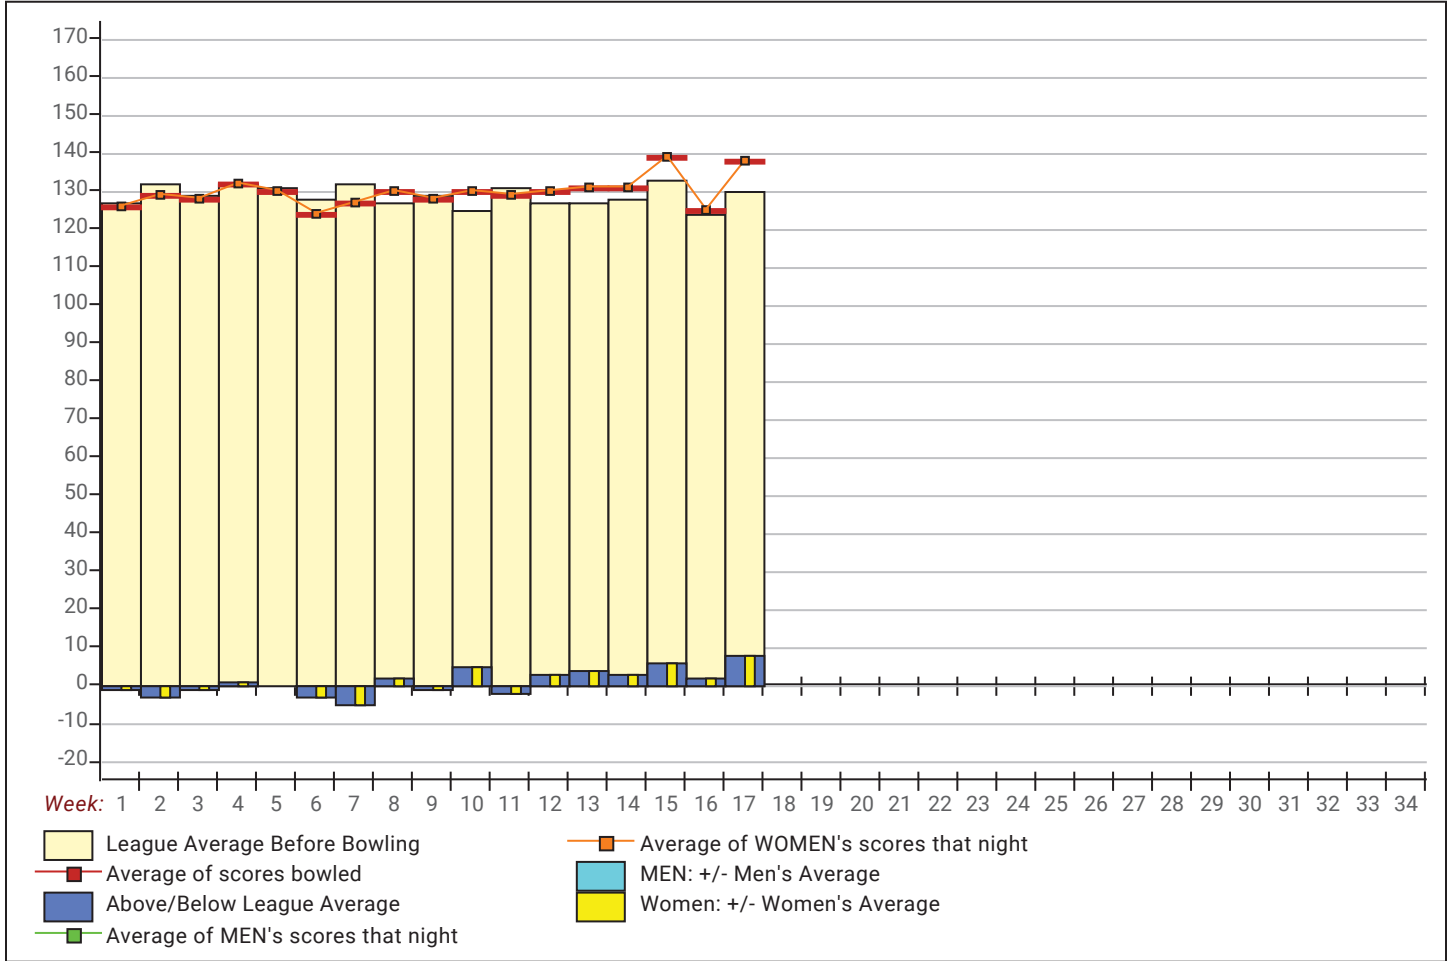

Satellite 2024-25

Big Apple Fun Center

This report is for scores bowled December 17 which is Week 17 of 31

This Week's Statistics: Lefties vs Righties

Unless designated left handed, bowlers are considered right handed.

League Average Week-by-Week

League Average Statistics for Last Week

	League	Right Hand	Left Hand
League Average Before Bowling	130.04	130.72	124.39
Average of scores bowled that night	138.08	139.09	129.67
New League Average After Bowling	130.68	131.37	124.96
Change in League Average	.64	.65	.56
People Who Bowled Over Average	20	18	
People Who Bowled Under Average	7	6	
Average Amount of Series Over Avg	41.40	42.44	32.00
Average Amount of Series Under Avg	-15.14	-15.50	-13.00
Difference Avg, NiteAvg	8.62	8.97	5.67
Number of Bowlers	28	25	
Number of Games Bowled	84	75	
People Who Raised Their Average	20	18	
Raised By an Average of This Amount	1.16	1.17	1.08
People Who Lowered Their Average	7	6	
Lowered By an Average of This Amou	-.75	-.80	-.46
Number of Games Bowled Over Avera	52	46	
Number of Games Bowled Under Avera	31	28	