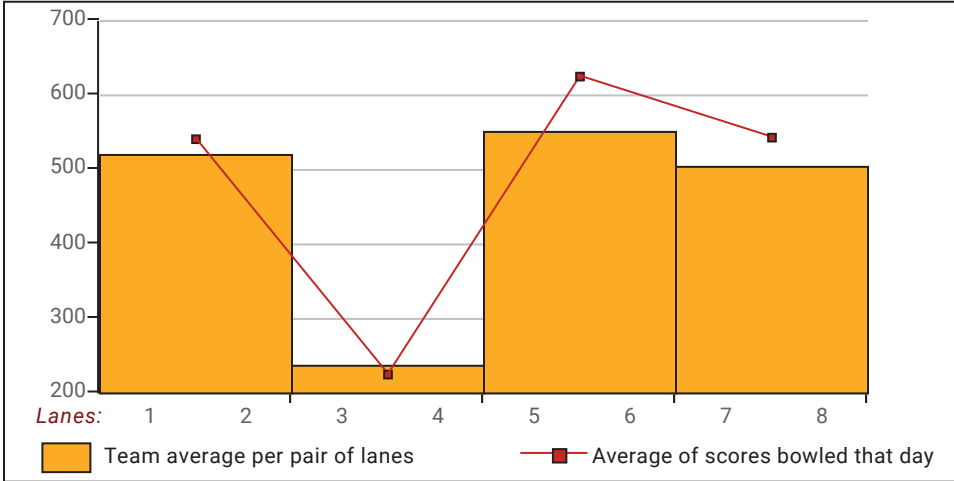

This report is for scores bowled December 17 which is Week 17 of 31

Team Average vs Avg of Scores