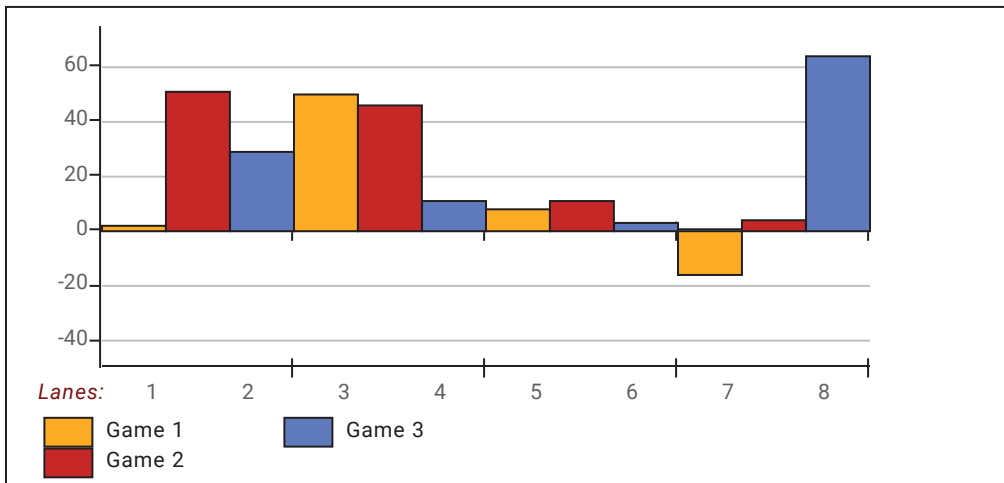

Amount Over/Under Team Average