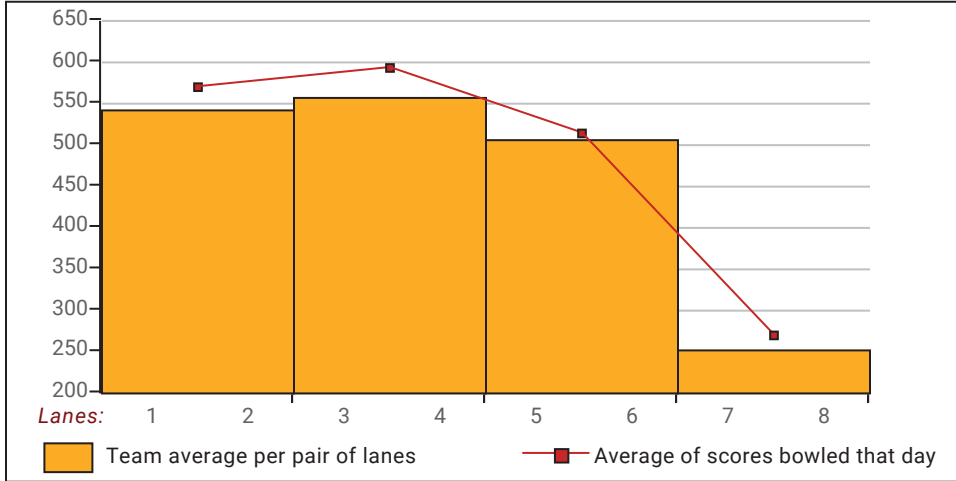

Team Average vs Avg of Scores