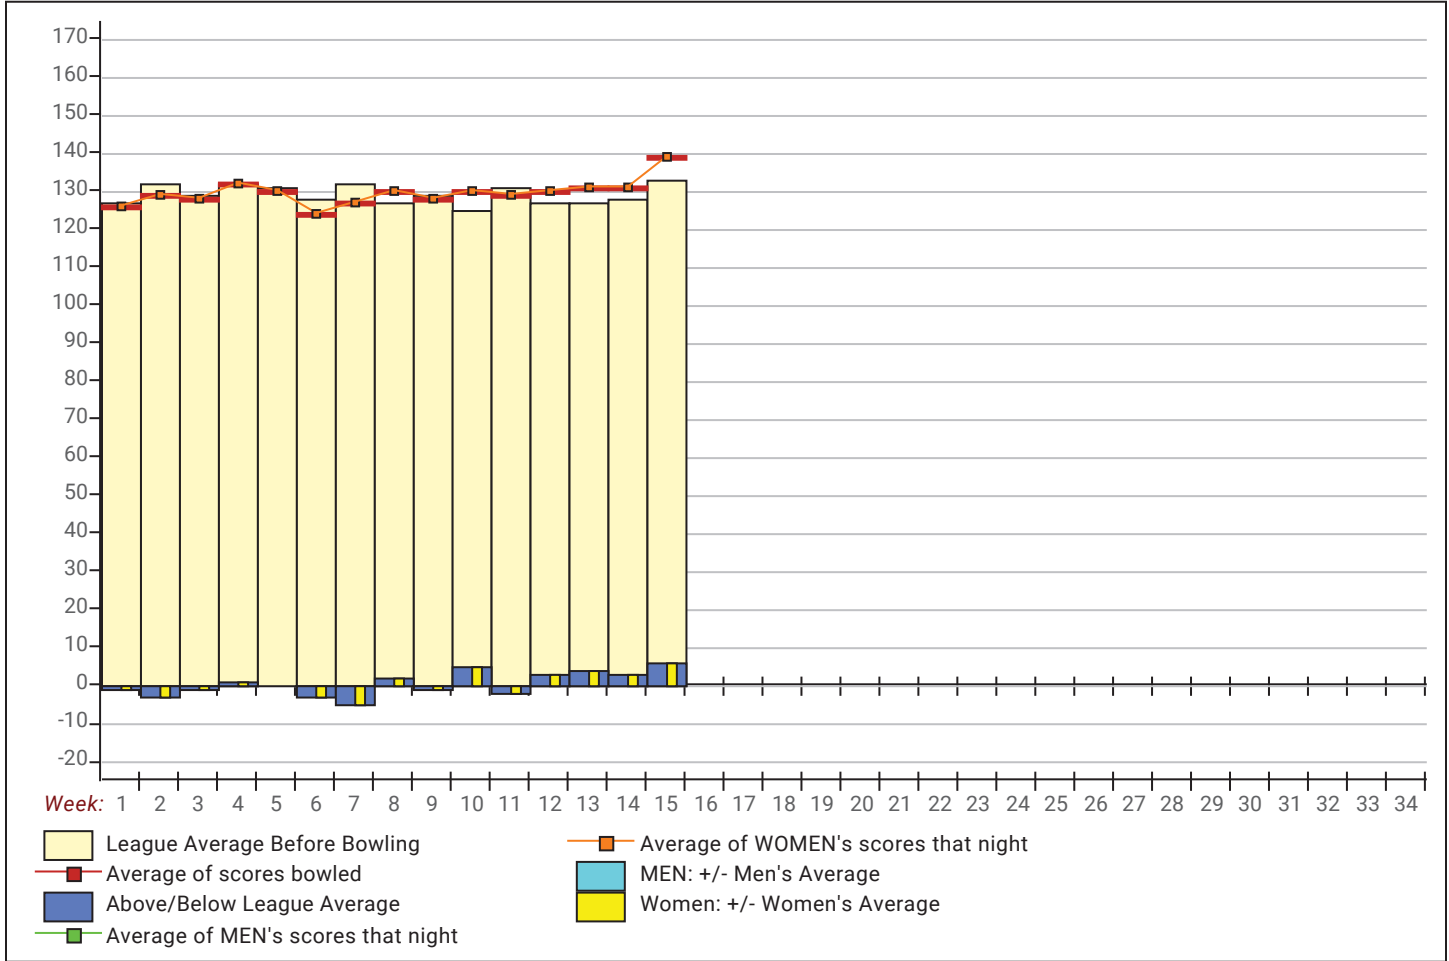

This report is for scores bowled December 3 which is Week 15 of 31

League Average Week-by-Week

League Average Statistics for Last Week

	League	Right Hand	Left Hand
League Average Before Bowling	133.24	132.69	147.92
Average of scores bowled that night	138.99	137.89	168.67
New League Average After Bowling	134.03	133.36	152.07
Change in League Average	.79	.67	4.15
People Who Bowled Over Average	17	16	1
People Who Bowled Under Average	11	11	
Average Amount of Series Over Avg	42.82	41.44	65.00
Average Amount of Series Under Avg	-18.55	-18.55	
Difference Avg, NiteAvg	6.24	5.67	21.67
Number of Bowlers	28	27	1
Number of Games Bowled	84	81	3
People Who Raised Their Average	17	16	1
Raised By an Average of This Amount	1.75	1.60	4.15
People Who Lowered Their Average	11	11	
Lowered By an Average of This Amou	-.69	-.69	
Number of Games Bowled Over Avera	48	45	3
Number of Games Bowled Under Avera	33	33	

Note: Averages are based only on people who bowled.