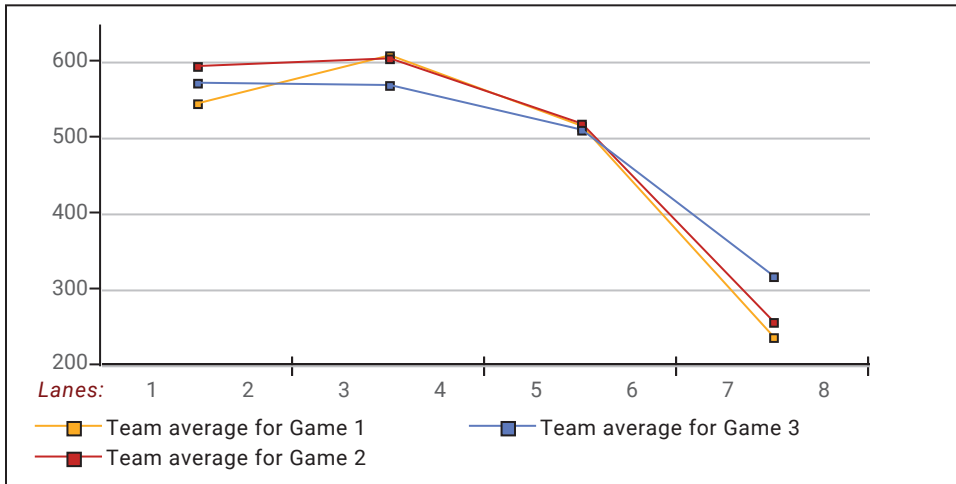

Average of Scores for Each Game