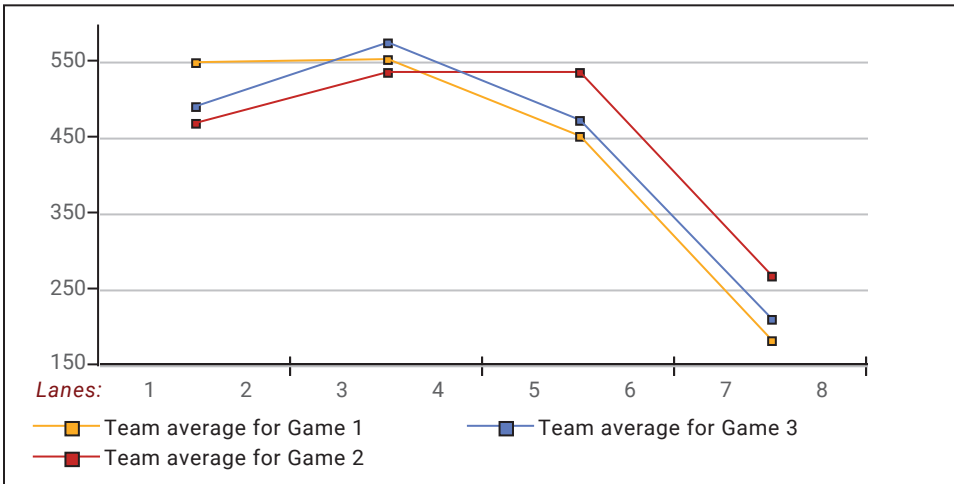

Average of Scores for Each Game