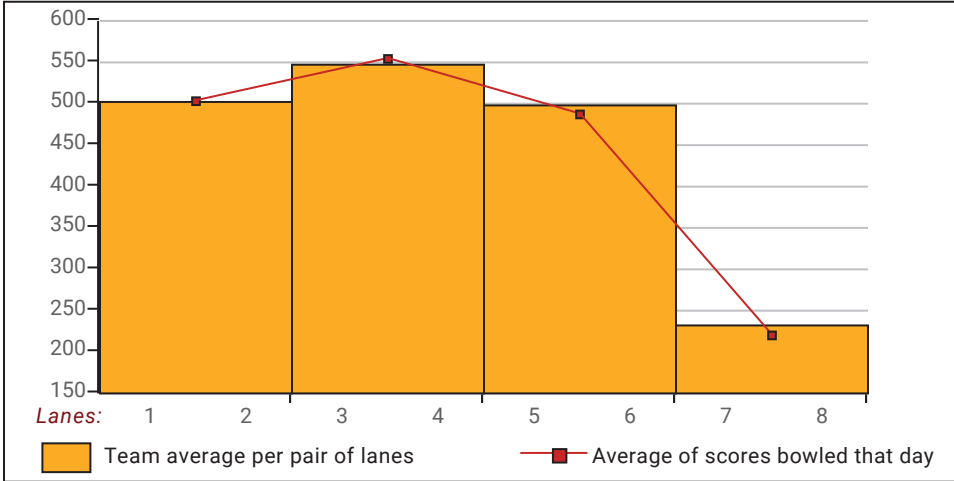

This report is for scores bowled October 22 which is Week 9 of 31

Team Average vs Avg of Scores