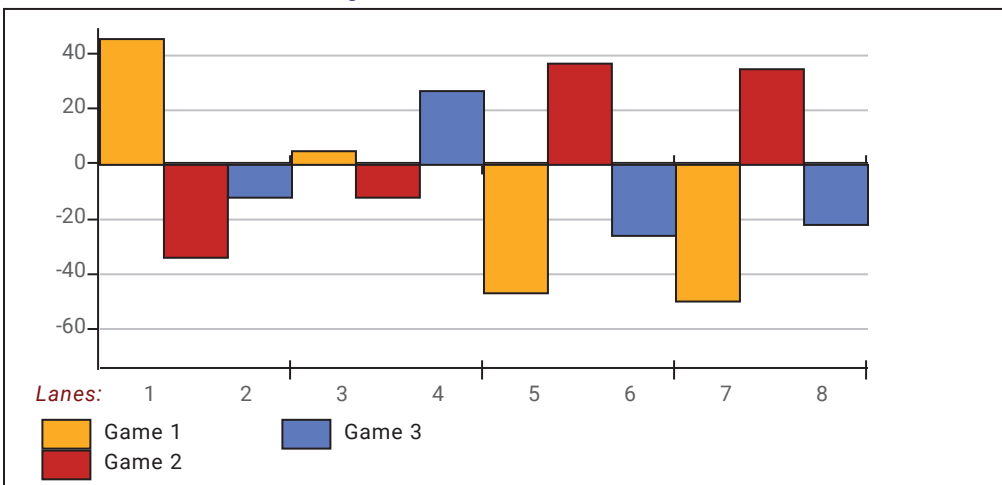

Amount Over/Under Team Average