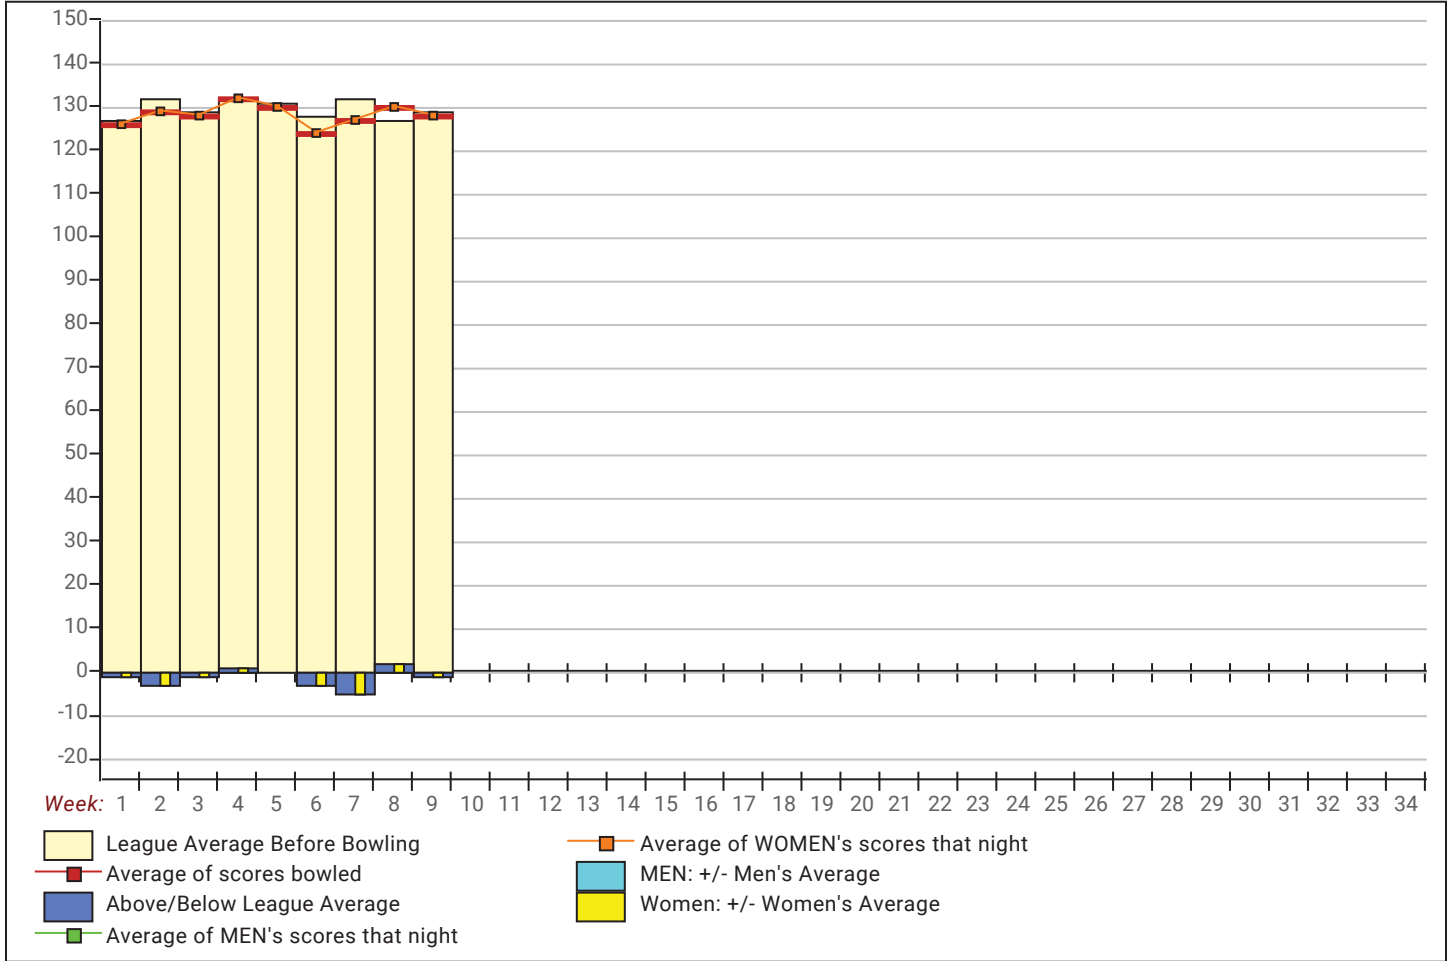

Satellite 2024-25

Big Apple Fun Center

This report is for scores bowled October 22 which is Week 9 of 31

This Week's Statistics: Lefties vs Righties

Unless designated left handed, bowlers are considered right handed.

League Average Week-by-Week

League Average Statistics for Last Week

	League	Right Hand	Left Hand
League Average Before Bowling	128.66	128.57	129.39
Average of scores bowled that night	127.64	128.40	121.56
New League Average After Bowling	128.42	128.54	127.51
Change in League Average	-.24	-.03	-1.88
People Who Bowled Over Average	13	12	
People Who Bowled Under Average	14	12	
Average Amount of Series Over Avg	26.31	26.33	26.00
Average Amount of Series Under Avg	-27.79	-24.67	-46.50
Difference Avg, NiteAvg	-.58	.28	-7.44
Number of Bowlers	27	24	
Number of Games Bowled	81	72	
People Who Raised Their Average	13	12	
Raised By an Average of This Amount	1.67	1.64	2.14
People Who Lowered Their Average	14	12	
Lowered By an Average of This Amou	-2.02	-1.70	-3.89
Number of Games Bowled Over Avera	37	33	
Number of Games Bowled Under Avera	43	38	