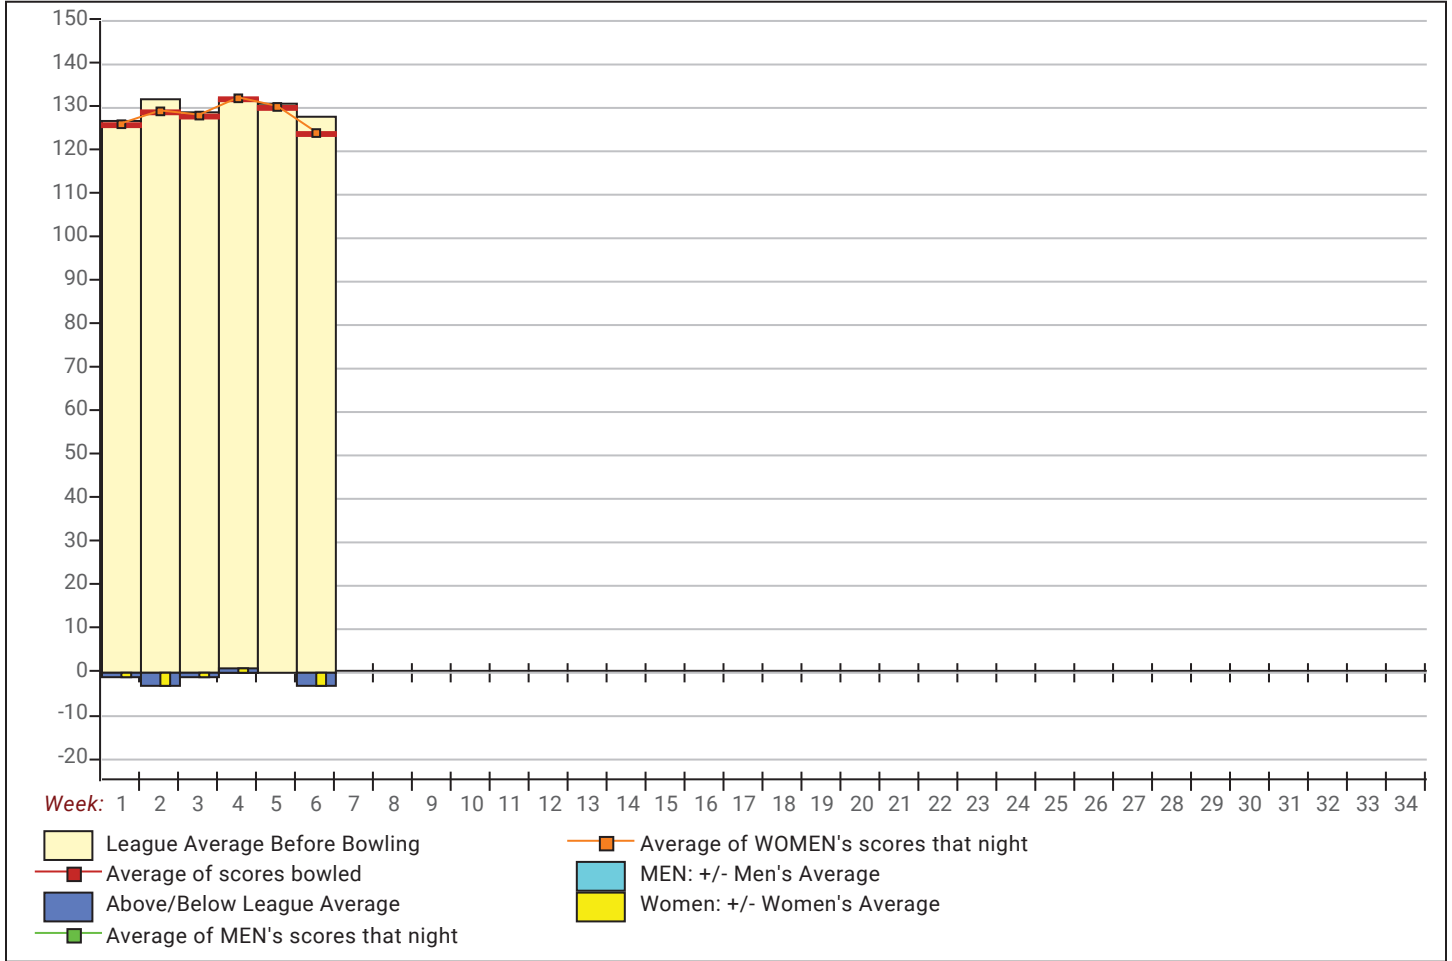

Satellite 2024-25

Big Apple Fun Center

This report is for scores bowled October 1 which is Week 6 of 31

This Week's Statistics: Lefties vs Righties

Unless designated left handed, bowlers are considered right handed.

League Average Week-by-Week

League Average Statistics for Last Week

	League	Right Hand	Left Hand
League Average Before Bowling	127.58	128.04	121.58
Average of scores bowled that night	124.21	124.65	118.50
New League Average After Bowling	126.62	127.04	121.10
Change in League Average	-.96	-1.00	-.49
People Who Bowled Over Average	12	11	1
People Who Bowled Under Average	15	14	1
Average Amount of Series Over Avg	15.25	14.55	23.00
Average Amount of Series Under Avg	-28.80	-28.14	-38.00
Difference Avg, NiteAvg	-2.96	-3.00	-2.50
Number of Bowlers	28	26	2
Number of Games Bowled	84	78	6
People Who Raised Their Average	12	11	1
Raised By an Average of This Amount	1.40	1.32	2.28
People Who Lowered Their Average	15	14	1
Lowered By an Average of This Amou	-2.91	-2.89	-3.25
Number of Games Bowled Over Avera	33	29	4
Number of Games Bowled Under Avera	50	48	2