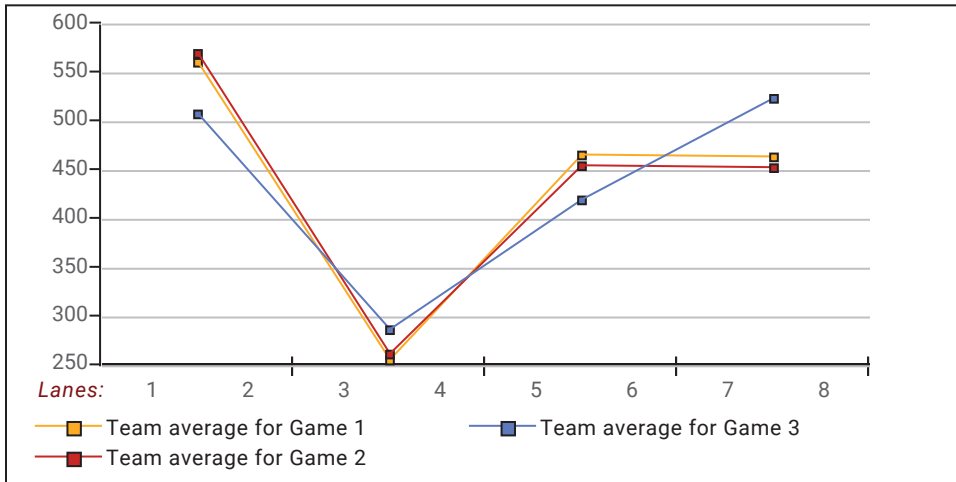

Average of Scores for Each Game