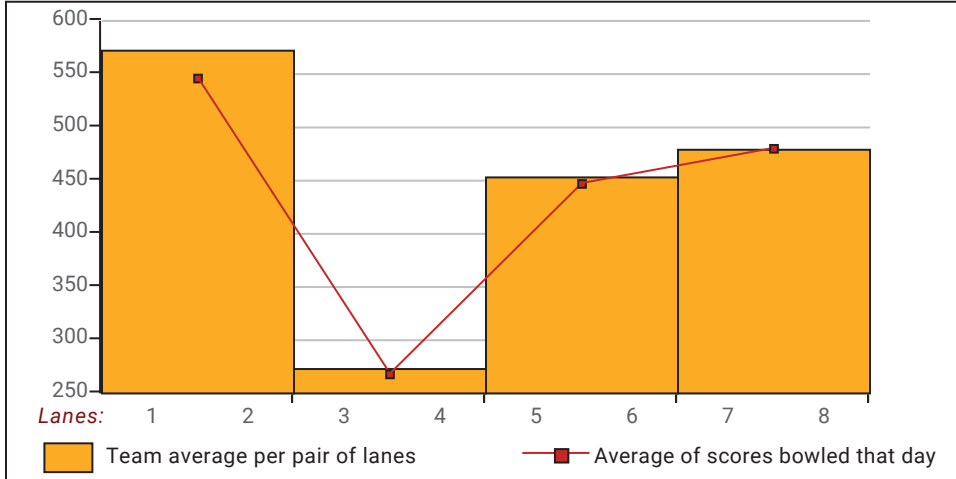

This report is for scores bowled October 1 which is Week 6 of 31

Team Average vs Avg of Scores