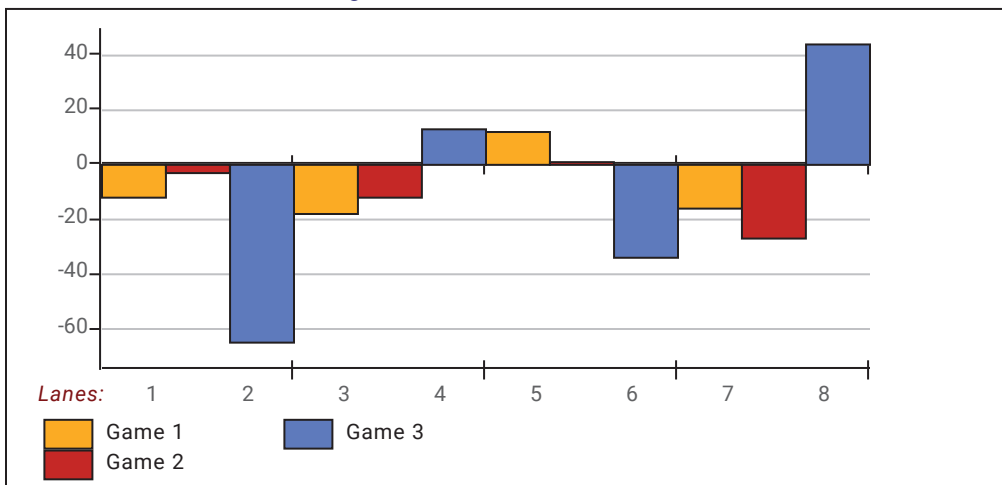

Satellite 2024-25

Big Apple Fun Center

This report is for scores bowled October 1 which is Week 6 of 31

This Week's Statistics: Lefties vs Righties

Unless designated left handed, bowlers are considered right handed.

This report is for scores bowled October 1 which is Week 6 of 31

Team Average vs Avg of Scores

Average of Scores for Each Game

Amount Over/Under Team Average

This report is for scores bowled October 1 which is Week 6 of 31

League Average Week-by-Week

League Average Statistics for Last Week

	League	Right Hand	Left Hand
League Average Before Bowling	127.58	128.04	121.58
Average of scores bowled that night	124.21	124.65	118.50
New League Average After Bowling	126.62	127.04	121.10
Change in League Average	-.96	-1.00	-.49
People Who Bowled Over Average	12	11	1
People Who Bowled Under Average	15	14	1
Average Amount of Series Over Avg	15.25	14.55	23.00
Average Amount of Series Under Avg	-28.80	-28.14	-38.00
Difference Avg, NiteAvg	-2.96	-3.00	-2.50
Number of Bowlers	28	26	2
Number of Games Bowled	84	78	6
People Who Raised Their Average	12	11	1
Raised By an Average of This Amount	1.40	1.32	2.28
People Who Lowered Their Average	15	14	1
Lowered By an Average of This Amou	-2.91	-2.89	-3.25
Number of Games Bowled Over Avera	33	29	4
Number of Games Bowled Under Avera	50	48	2