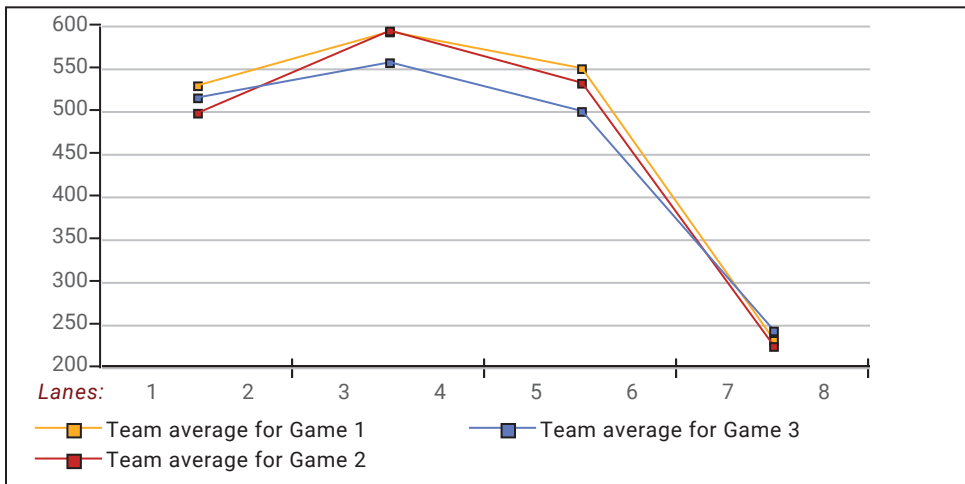

Average of Scores for Each Game