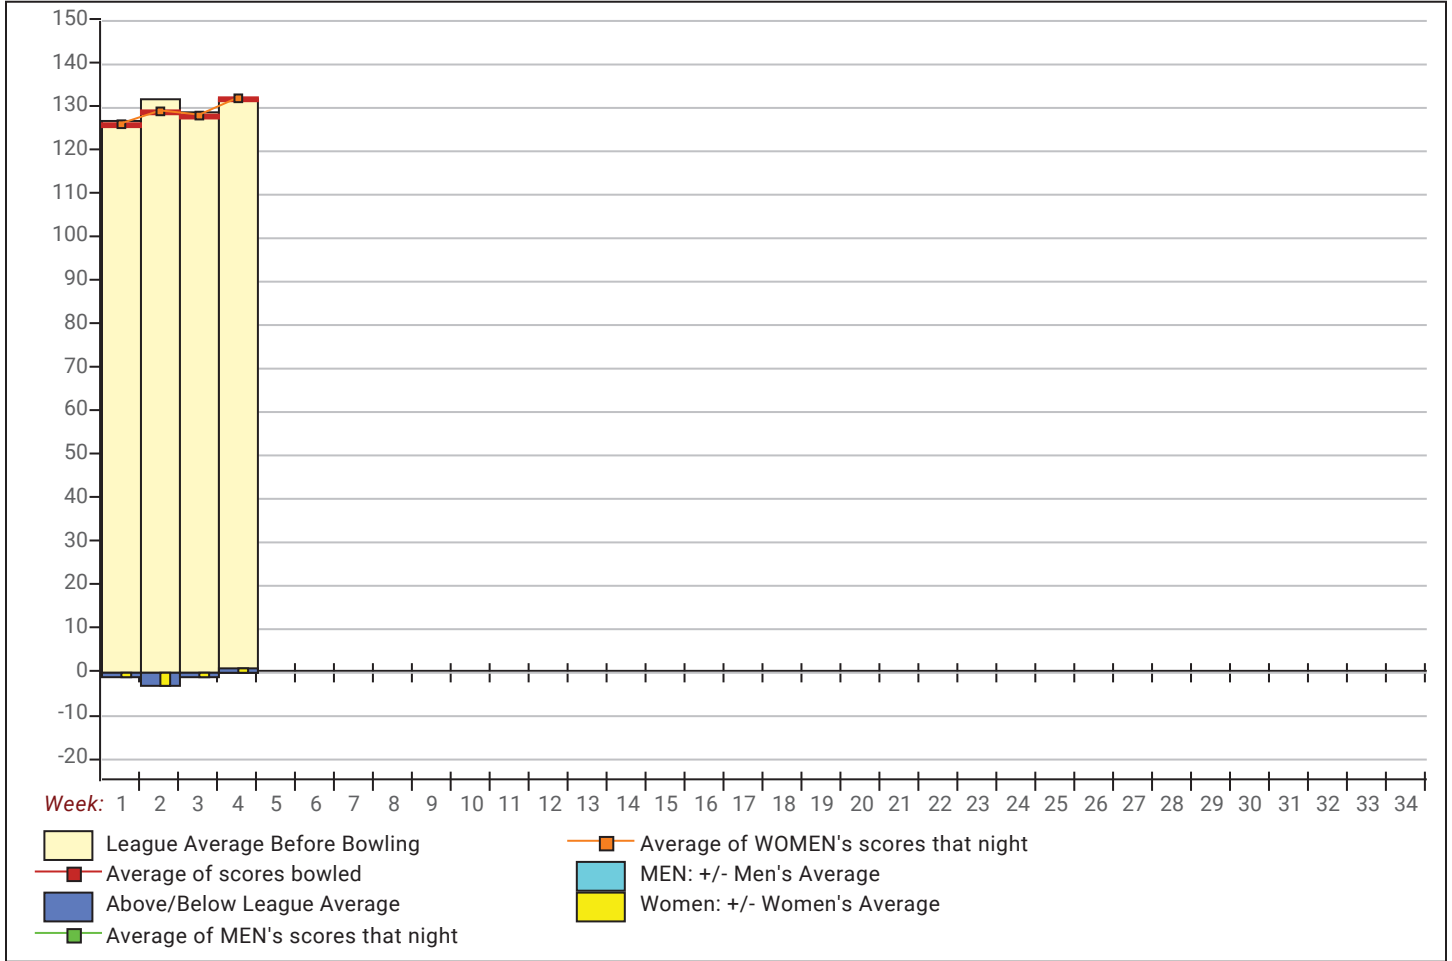

Satellite 2024-25

Big Apple Fun Center

This report is for scores bowled September 17 which is Week 4 of 31

This Week's Statistics: Lefties vs Righties

Unless designated left handed, bowlers are considered right handed.

League Average Week-by-Week

League Average Statistics for Last Week

	League	Right Hand	Left Hand
League Average Before Bowling	131.55	131.94	126.42
Average of scores bowled that night	132.42	132.15	135.83
New League Average After Bowling	131.55	131.70	129.56
Change in League Average	.00	-.24	3.14
People Who Bowled Over Average	14	13	
People Who Bowled Under Average	13	12	
Average Amount of Series Over Avg	38.29	36.54	61.00
Average Amount of Series Under Avg	-33.00	-35.58	-2.00
Difference Avg, NiteAvg	1.27	.62	9.83
Number of Bowlers	28	26	
Number of Games Bowled	84	78	
People Who Raised Their Average	14	13	
Raised By an Average of This Amount	3.99	3.79	6.50
People Who Lowered Their Average	13	12	
Lowered By an Average of This Amou	-4.29	-4.63	-.22
Number of Games Bowled Over Avera	43	39	
Number of Games Bowled Under Avera	40	39	