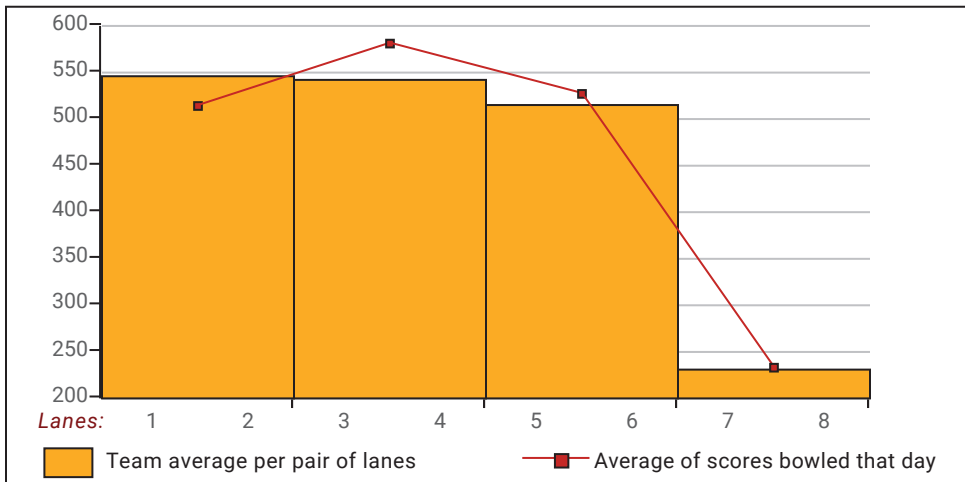

This report is for scores bowled September 17 which is Week 4 of 31

Team Average vs Avg of Scores