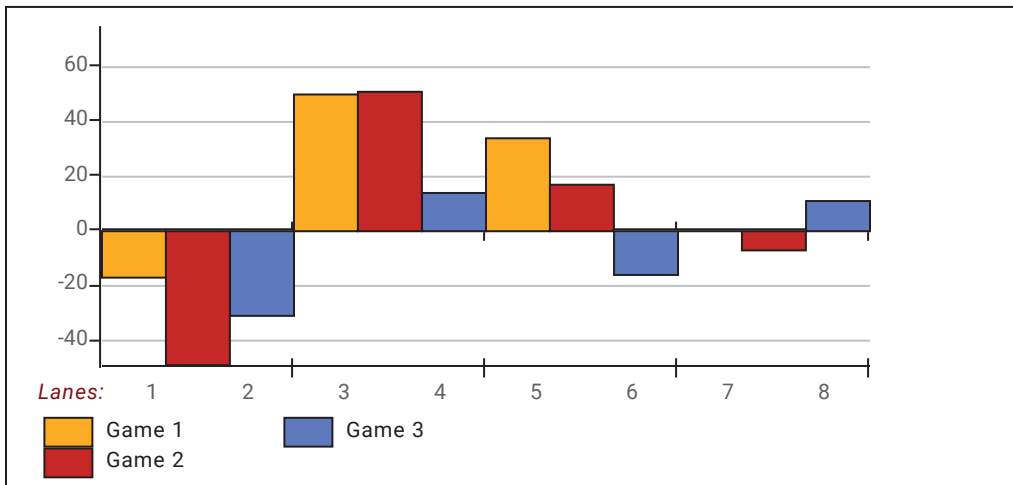

Amount Over/Under Team Average