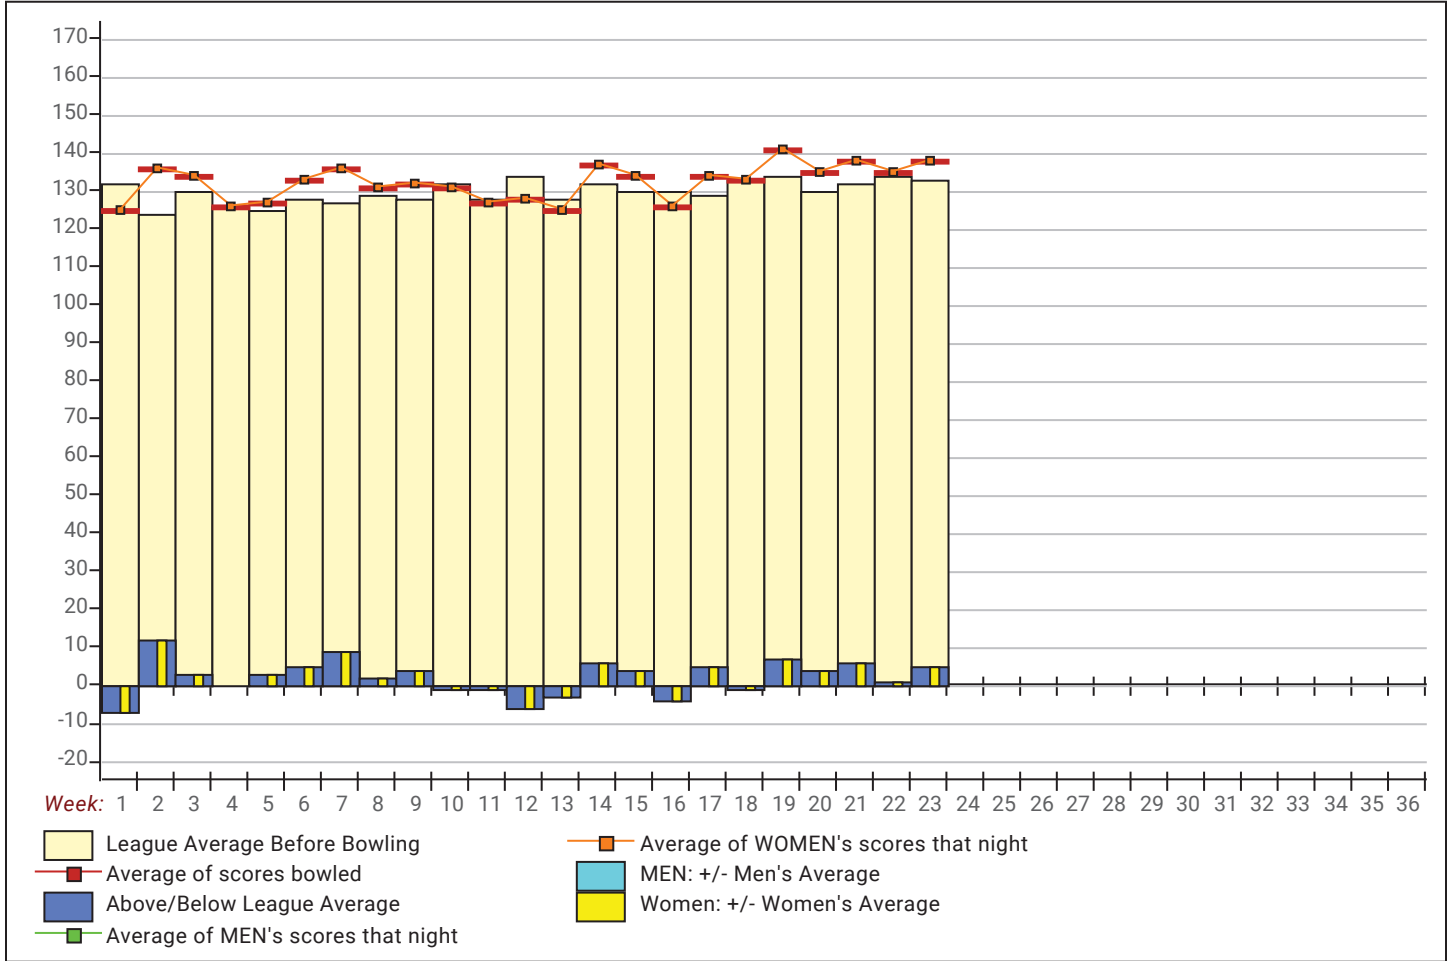

### This Week's Statistics: Lefties vs Righties

Unless designated left handed, bowlers are considered right handed.

	Over All	Right	Left
How many people bowled	13	12	1
Number of games bowled	39	36	3
Actual average of week's scores	137.67	137.44	140.33
How many games above average	23	22	1
How many games below average	16	14	2
Pins above/below average per game	5.59	6.53	-5.67
How many people raised average	8	8	--
by this amount	0.66	0.66	0.00
How many people went down	5	4	1
by this amount	-0.40	-0.42	-0.29
League average before bowling	132.60	131.40	146.98
League average after bowling	132.86	131.70	146.70
Change in league average	0.26	0.30	-0.29
800s	--	--	--
775s	--	--	--
750s	--	--	--
725s	--	--	--
700s	--	--	--
675s	--	--	--
650s	--	--	--
625s	--	--	--
600s	--	--	--
575s	--	--	--
550s	--	--	--
525s	--	--	--
500s	--	--	--
475s	1	1	--
450s	2	2	--
425s	1	1	--
400s	3	2	1
below 400	6	6	--
300s	--	--	--
275s	--	--	--
250s	--	--	--
225s	--	--	--
200s	--	--	--
175s	3	3	--
150s	7	7	--
125s	18	15	3
100s	10	10	--
below 100	1	1	--

**League Average Week-by-Week**

**League Average Statistics for Last Week**

	League	Right Hand	Left Hand
League Average Before Bowling	132.60	131.40	146.98
Average of scores bowled that night	137.67	137.44	140.33
New League Average After Bowling	132.86	131.70	146.70
Change in League Average	.26	.30	-.29
People Who Bowled Over Average	8	8	
People Who Bowled Under Average	5	4	1
Average Amount of Series Over Avg	39.00	39.00	
Average Amount of Series Under Avg	-18.80	-19.25	-17.00
Difference Avg, NiteAvg	5.59	6.53	-5.67
Number of Bowlers	13	12	1
Number of Games Bowled	39	36	3
People Who Raised Their Average	8	8	
Raised By an Average of This Amount	.66	.66	
People Who Lowered Their Average	5	4	1
Lowered By an Average of This Amou	-.40	-.42	-.29
Number of Games Bowled Over Avera	23	22	1
Number of Games Bowled Under Avera	16	14	2