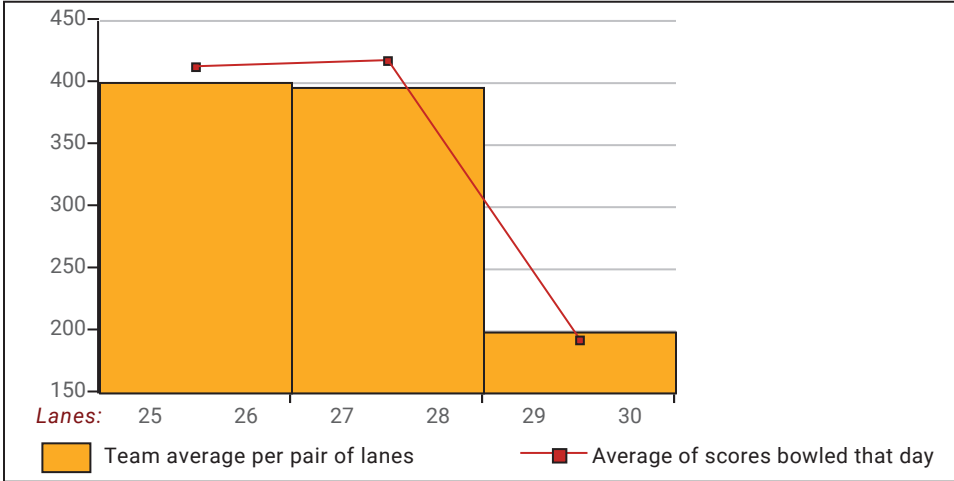

This report is for scores bowled February 9 which is Week 23 of 33

Team Average vs Avg of Scores