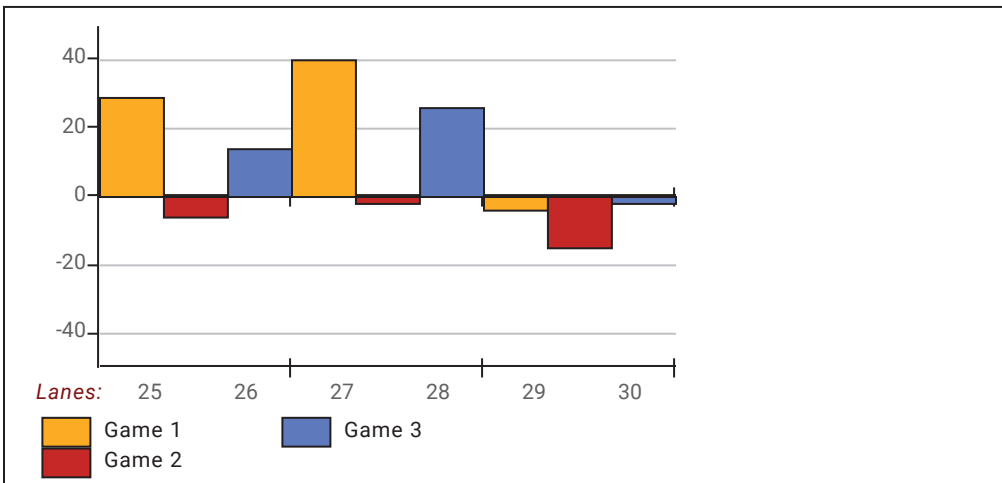

Amount Over/Under Team Average