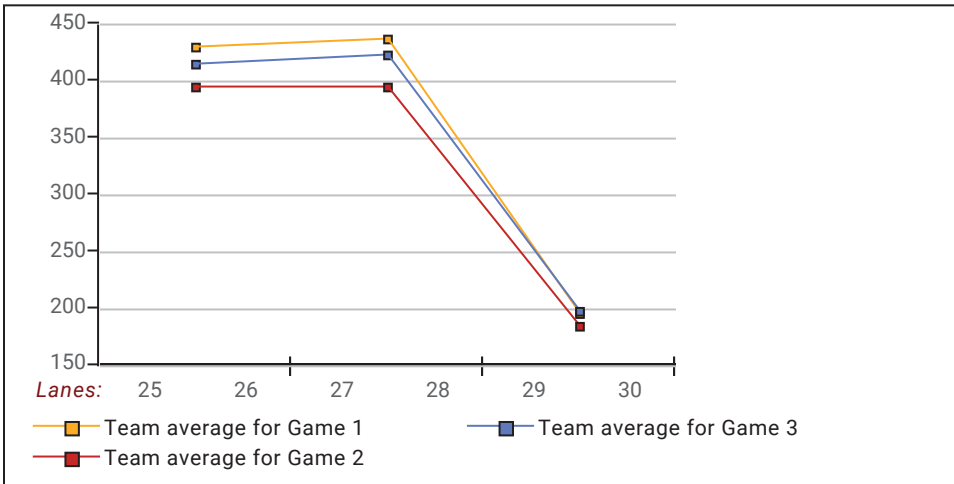

Average of Scores for Each Game