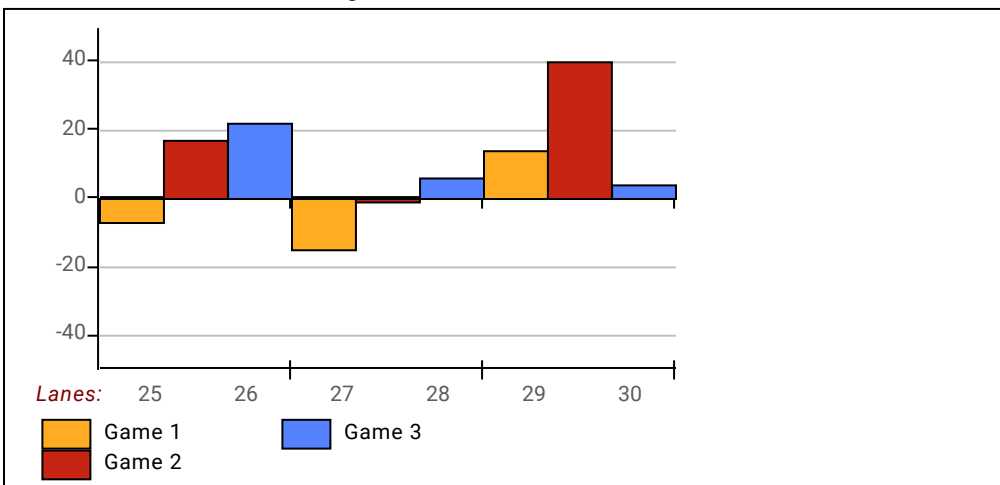

Amount Over/Under Team Average