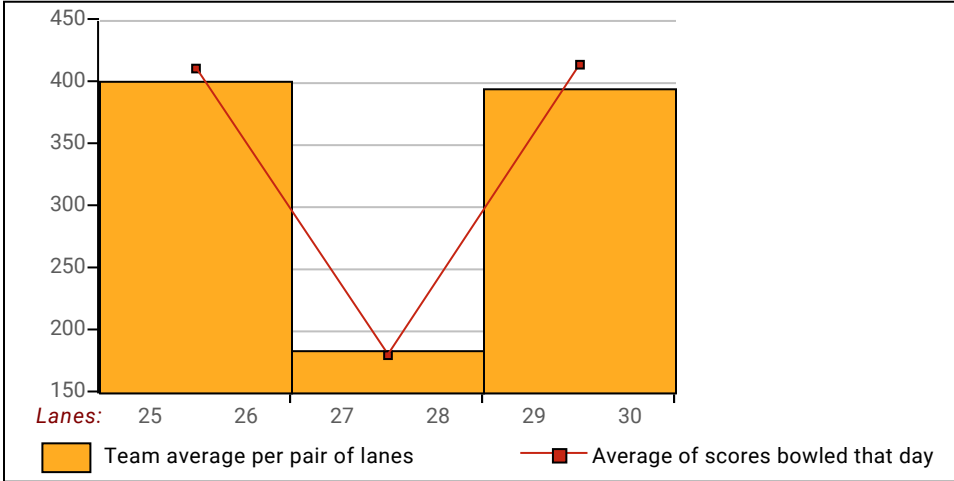

Team Average vs Avg of Scores