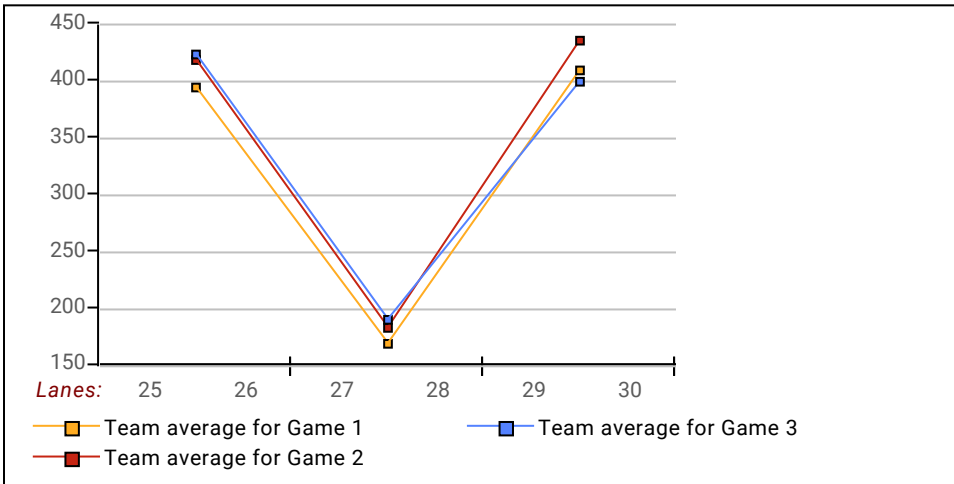

Average of Scores for Each Game