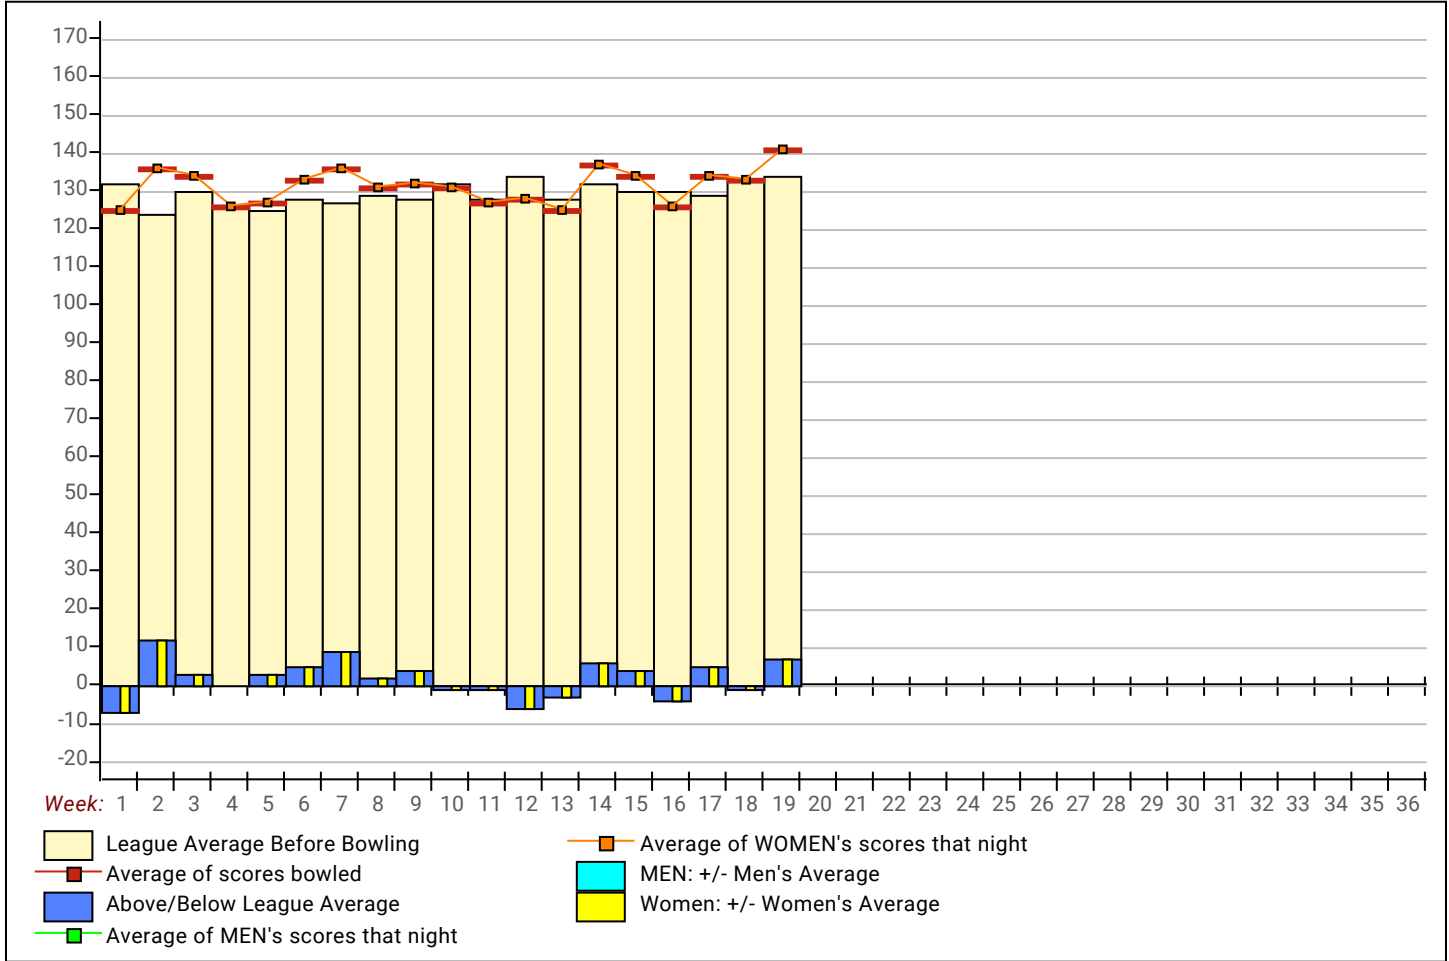

Newcomers 2021-22

Big Apple Fun Center

This report is for scores bowled January 12 which is Week 19 of 33

This Week's Statistics: Lefties vs Righties

Unless designated left handed, bowlers are considered right handed.

Team Average vs Avg of Scores

Average of Scores for Each Game

Amount Over/Under Team Average

This report is for scores bowled January 12 which is Week 19 of 33

League Average Week-by-Week

League Average Statistics for Last Week

	League	Right Hand	Left Hand
League Average Before Bowling	134.19	132.90	148.37
Average of scores bowled that night	140.78	139.45	155.33
New League Average After Bowling	134.72	133.45	148.74
Change in League Average	.53	.55	.37
People Who Bowled Over Average	8	7	1
People Who Bowled Under Average	4	4	
Average Amount of Series Over Avg	42.13	45.00	22.00
Average Amount of Series Under Avg	-21.00	-21.00	
Difference Avg, NiteAvg	7.03	7.00	7.33
Number of Bowlers	12	11	1
Number of Games Bowled	36	33	3
People Who Raised Their Average	8	7	1
Raised By an Average of This Amount	1.04	1.13	.37
People Who Lowered Their Average	4	4	
Lowered By an Average of This Amou	-.48	-.48	
Number of Games Bowled Over Avera	25	23	2
Number of Games Bowled Under Avera	11	10	1