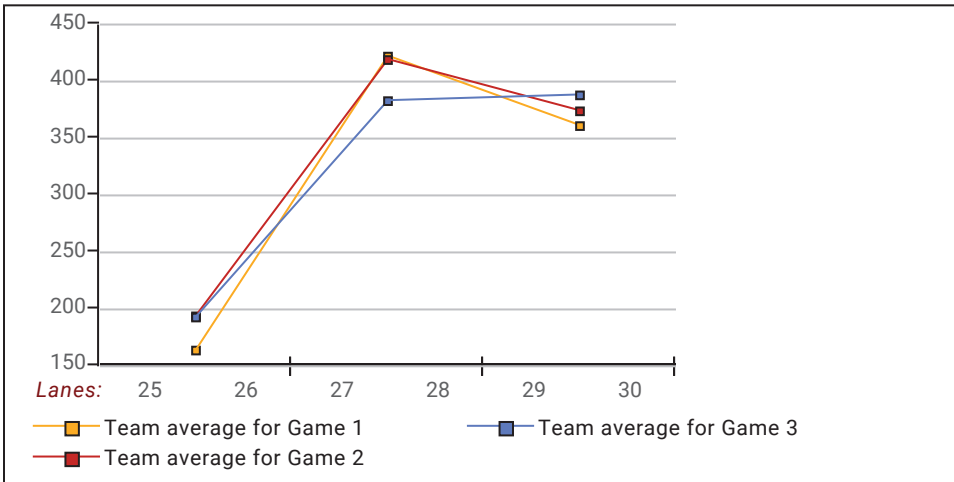

Average of Scores for Each Game