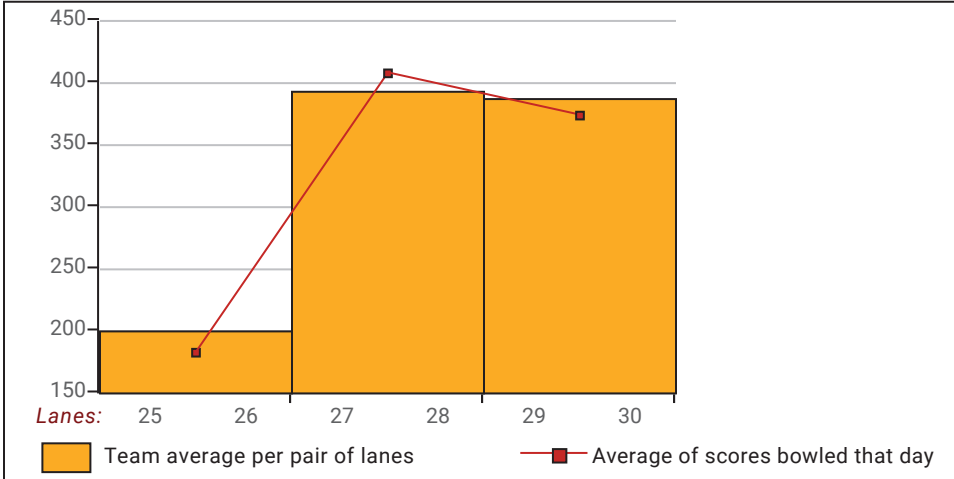

This report is for scores bowled January 5 which is Week 18 of 33

Team Average vs Avg of Scores