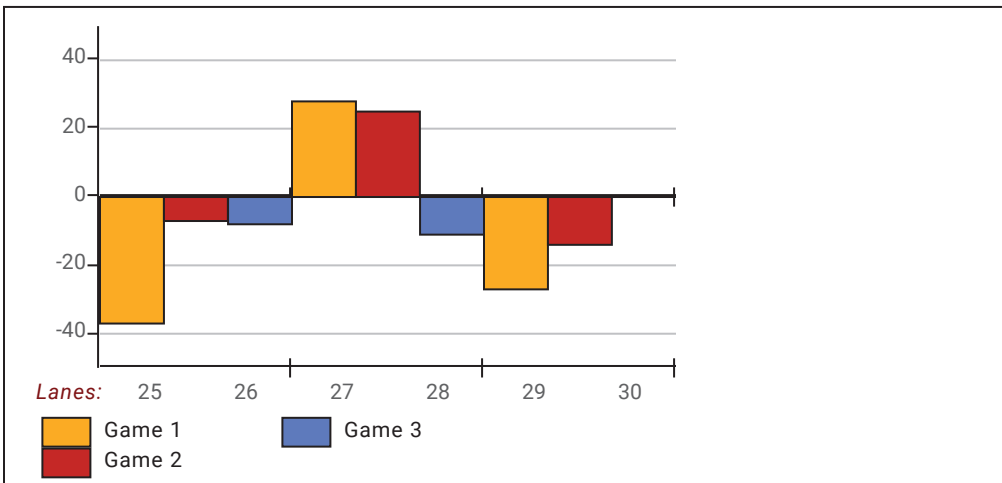

Amount Over/Under Team Average