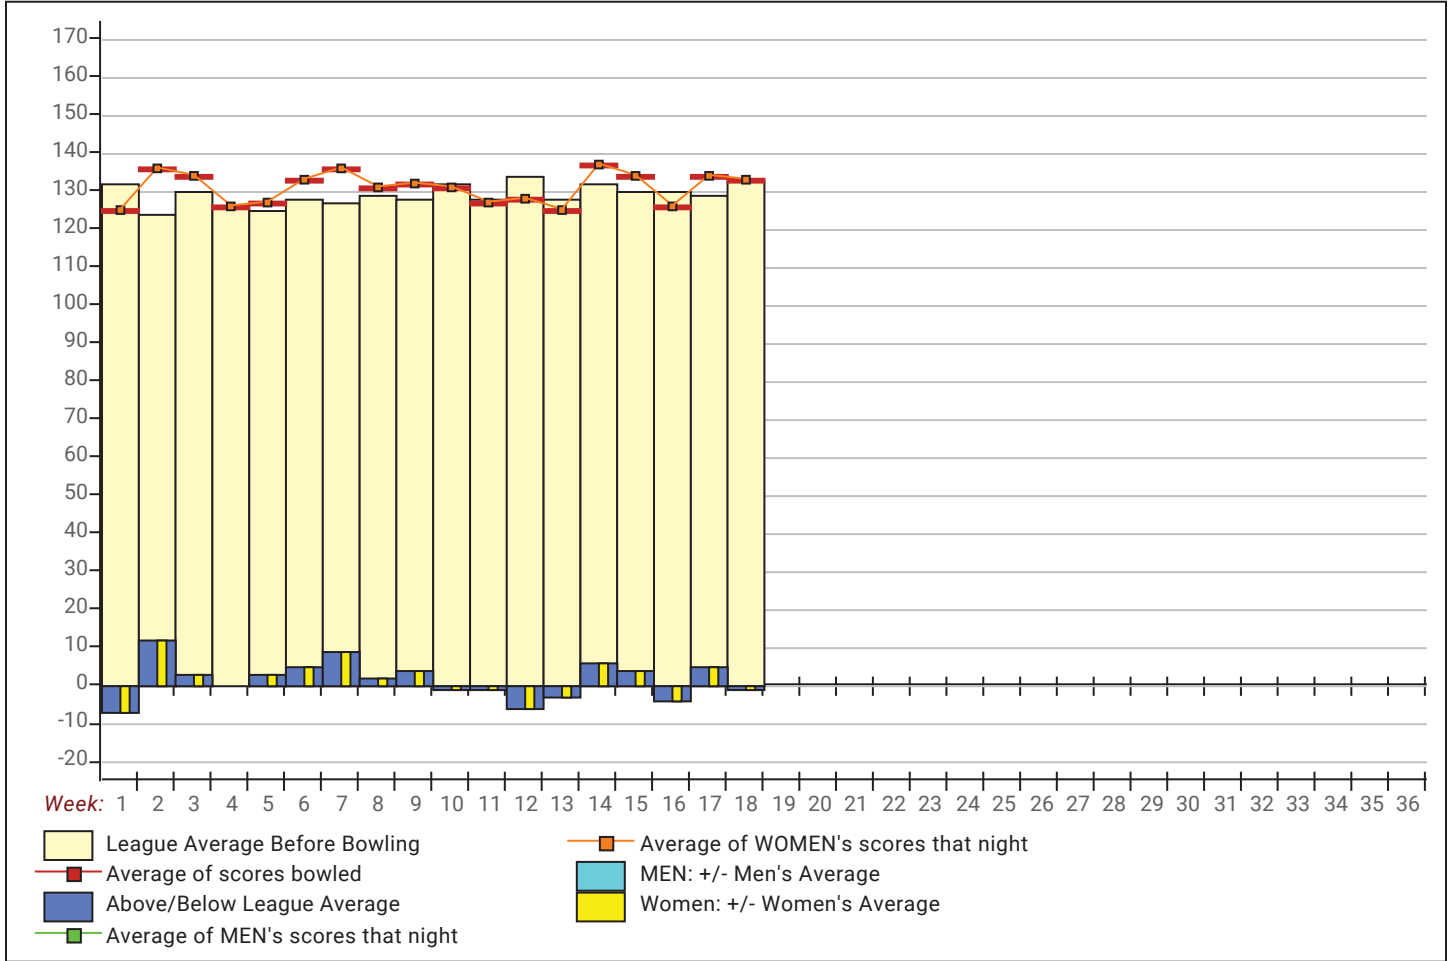

Newcomers 2021-22

Big Apple Fun Center

This report is for scores bowled January 5 which is Week 18 of 33

This Week's Statistics: Lefties vs Righties

Unless designated left handed, bowlers are considered right handed.

	Over All	Right	Left
How many people bowled	12	11	1
Number of games bowled	36	33	3
Actual average of week's scores	132.58	131.45	145.00
How many games above average	15	14	1
How many games below average	20	18	2
Pins above/below average per game	-0.33	-0.09	-3.00
How many people raised average	4	4	--
by this amount	1.19	1.19	0.00
How many people went down	8	7	1
by this amount	-0.56	-0.61	-0.20
League average before bowling	133.35	131.96	148.57
League average after bowling	133.37	132.01	148.37
Change in league average	0.02	0.04	-0.20
800s	--	--	--
775s	--	--	--
750s	--	--	--
725s	--	--	--
700s	--	--	--
675s	--	--	--
650s	--	--	--
625s	--	--	--
600s	--	--	--
575s	--	--	--
550s	--	--	--
525s	--	--	--
500s	--	--	--
475s	2	2	--
450s	--	--	--
425s	1	--	1
400s	3	3	--
below 400	6	6	--
300s	--	--	--
275s	--	--	--
250s	--	--	--
225s	--	--	--
200s	--	--	--
175s	2	2	--
150s	4	3	1
125s	15	13	2
100s	13	13	--
below 100	2	2	--

League Average Week-by-Week

League Average Statistics for Last Week

	League	Right Hand	Left Hand
League Average Before Bowling	133.35	131.96	148.57
Average of scores bowled that night	132.58	131.45	145.00
New League Average After Bowling	133.37	132.01	148.37
Change in League Average	.02	.04	-.20
People Who Bowled Over Average	4	4	
People Who Bowled Under Average	8	7	1
Average Amount of Series Over Avg	47.75	47.75	
Average Amount of Series Under Avg	-25.38	-27.71	-9.00
Difference Avg, NiteAvg	-.33	-.09	-3.00
Number of Bowlers	12	11	1
Number of Games Bowled	36	33	3
People Who Raised Their Average	4	4	
Raised By an Average of This Amount	1.19	1.19	
People Who Lowered Their Average	8	7	1
Lowered By an Average of This Amou	-.56	-.61	-.20
Number of Games Bowled Over Avera	15	14	1
Number of Games Bowled Under Avera	20	18	2