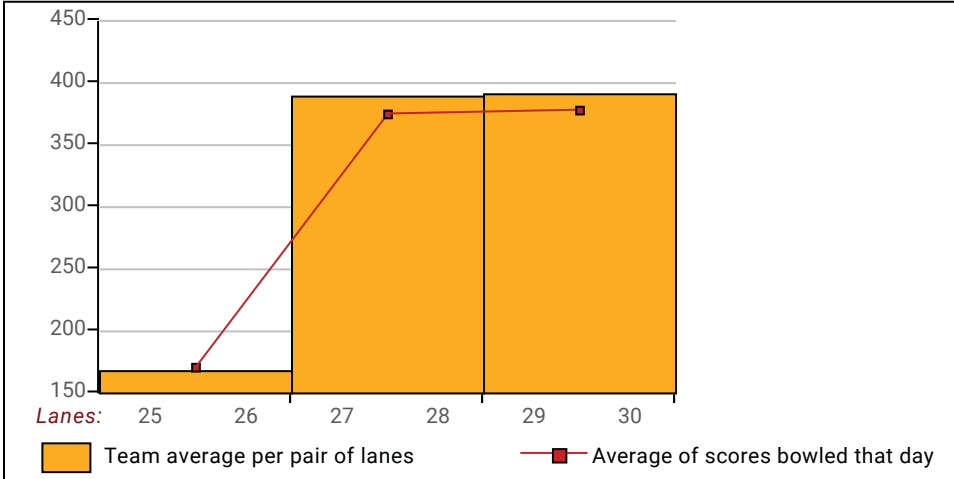

This report is for scores bowled November 10 which is Week 13 of 33

Team Average vs Avg of Scores