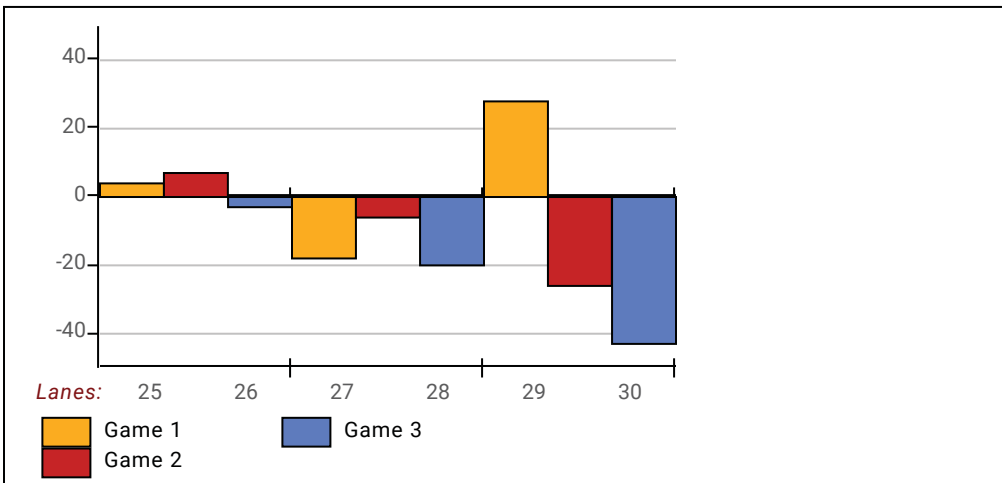

Newcomers 2021-22

Big Apple Fun Center

This report is for scores bowled November 10 which is Week 13 of 33

This Week's Statistics: Lefties vs Righties

Unless designated left handed, bowlers are considered right handed.

This report is for scores bowled November 10 which is Week 13 of 33

Team Average vs Avg of Scores

Average of Scores for Each Game

Amount Over/Under Team Average

This report is for scores bowled November 10 which is Week 13 of 33

League Average Week-by-Week

League Average Statistics for Last Week

| | League | Right Hand | Left Hand |
|-------------------------------------|--------|------------|-----------|
| League Average Before Bowling | 128.02 | 126.27 | 150.64 |
| Average of scores bowled that night | 124.55 | 123.79 | 134.33 |
| New League Average After Bowling | 127.93 | 126.28 | 149.38 |
| Change in League Average | -.08 | .01 | -1.25 |
| People Who Bowled Over Average | 4 | 4 | |
| People Who Bowled Under Average | 10 | 9 | 1 |
| Average Amount of Series Over Avg | 15.25 | 15.25 | |
| Average Amount of Series Under Avg | -18.50 | -15.33 | -47.00 |
| Difference Avg, NiteAvg | -2.95 | -1.97 | -15.67 |
| Number of Bowlers | 14 | 13 | 1 |
| Number of Games Bowled | 42 | 39 | 3 |
| People Who Raised Their Average | 4 | 4 | |
| Raised By an Average of This Amount | 1.37 | 1.37 | |
| People Who Lowered Their Average | 10 | 9 | 1 |
| Lowered By an Average of This Amou | -.67 | -.60 | -1.25 |
| Number of Games Bowled Over Avera | 18 | 17 | 1 |
| Number of Games Bowled Under Avera | 23 | 21 | 2 |