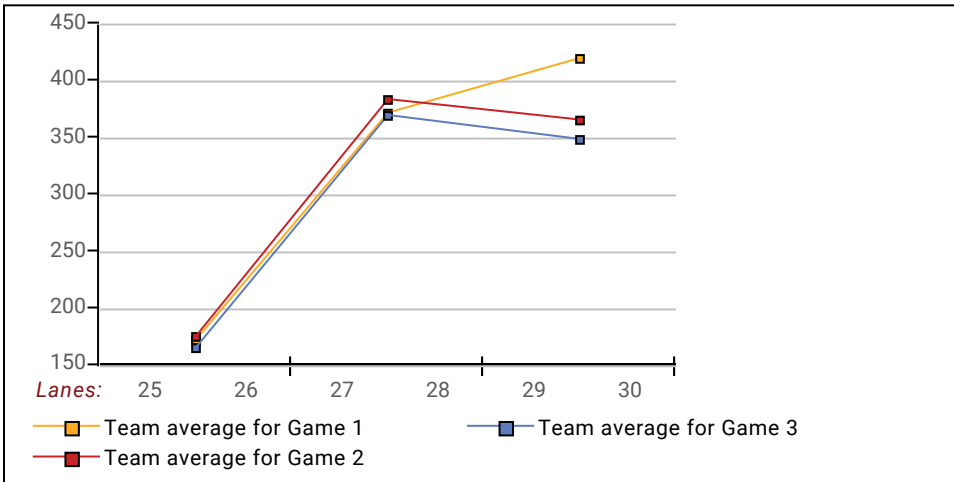

Average of Scores for Each Game