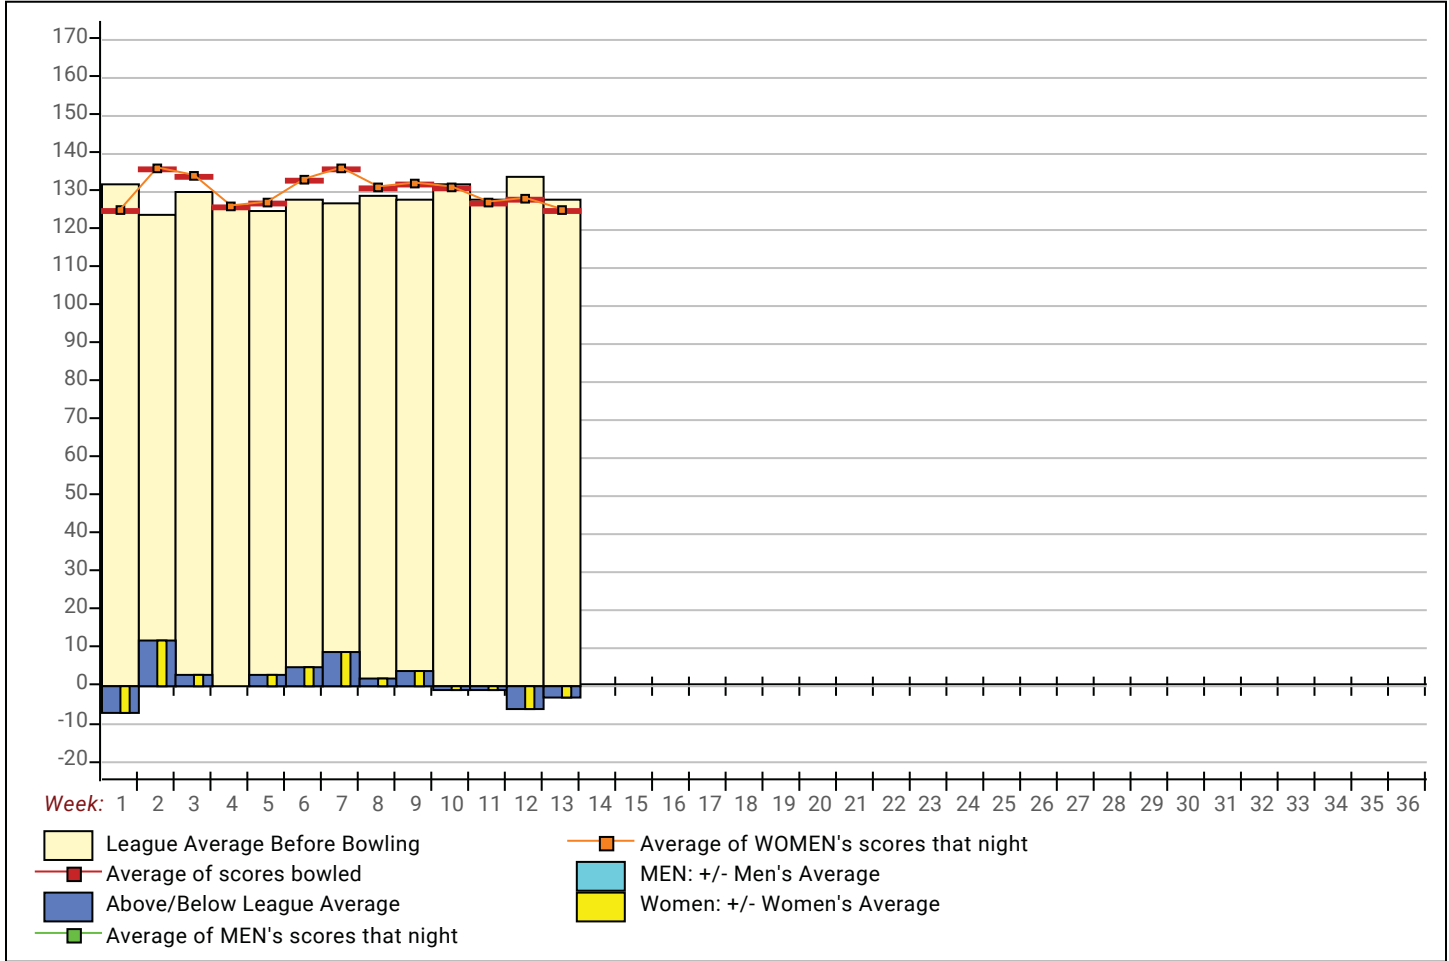

Newcomers 2021-22

Big Apple Fun Center

This report is for scores bowled November 10 which is Week 13 of 33

This Week's Statistics: Lefties vs Righties

Unless designated left handed, bowlers are considered right handed.

This report is for scores bowled November 10 which is Week 13 of 33

Team Average vs Avg of Scores

Average of Scores for Each Game

Amount Over/Under Team Average

This report is for scores bowled November 10 which is Week 13 of 33

League Average Week-by-Week

League Average Statistics for Last Week

| | League | Right Hand | Left Hand |
|-------------------------------------|--------|------------|-----------|
| League Average Before Bowling | 128.02 | 126.27 | 150.64 |
| Average of scores bowled that night | 124.55 | 123.79 | 134.33 |
| New League Average After Bowling | 127.93 | 126.28 | 149.38 |
| Change in League Average | -.08 | .01 | -1.25 |
| People Who Bowled Over Average | 4 | 4 | |
| People Who Bowled Under Average | 10 | 9 | 1 |
| Average Amount of Series Over Avg | 15.25 | 15.25 | |
| Average Amount of Series Under Avg | -18.50 | -15.33 | -47.00 |
| Difference Avg, NiteAvg | -2.95 | -1.97 | -15.67 |
| Number of Bowlers | 14 | 13 | 1 |
| Number of Games Bowled | 42 | 39 | 3 |
| People Who Raised Their Average | 4 | 4 | |
| Raised By an Average of This Amount | 1.37 | 1.37 | |
| People Who Lowered Their Average | 10 | 9 | 1 |
| Lowered By an Average of This Amou | -.67 | -.60 | -1.25 |
| Number of Games Bowled Over Avera | 18 | 17 | 1 |
| Number of Games Bowled Under Avera | 23 | 21 | 2 |