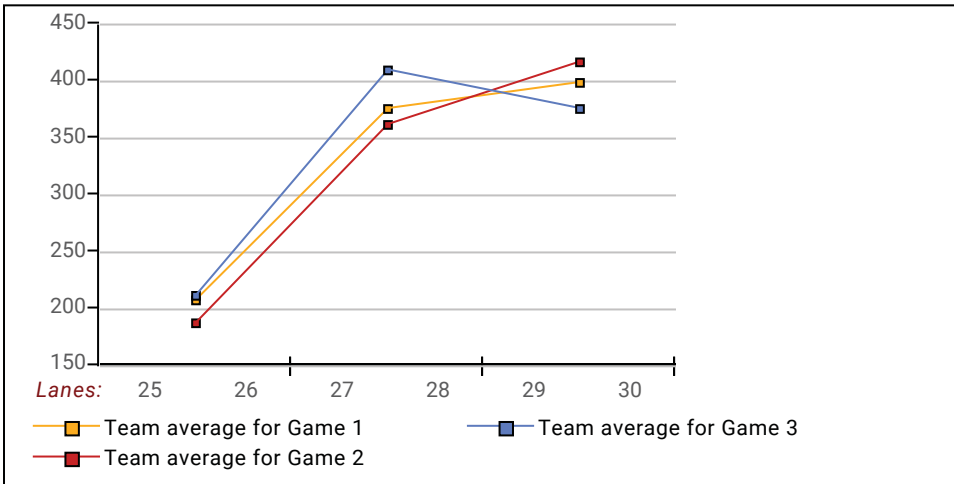

Average of Scores for Each Game