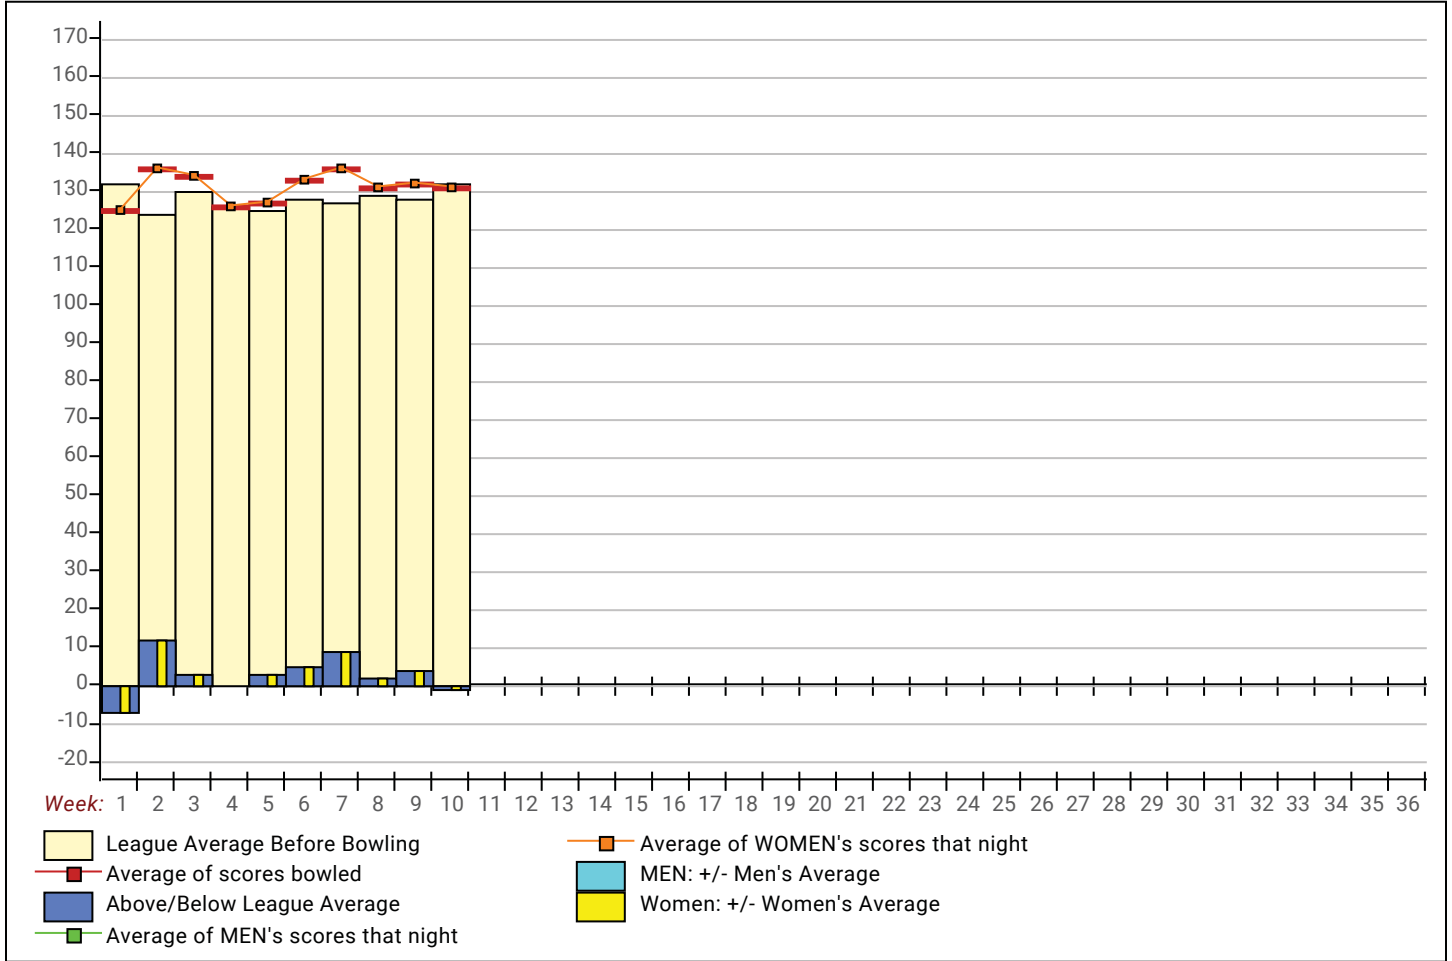

### This Week's Statistics: Lefties vs Righties

Unless designated left handed, bowlers are considered right handed.

	Over All	Right	Left
How many people bowled	15	14	1
Number of games bowled	45	42	3
Actual average of week's scores	130.69	129.38	149.00
How many games above average	22	20	2
How many games below average	23	22	1
Pins above/below average per game	-0.98	-0.69	-5.00
How many people raised average	6	6	--
by this amount	2.58	2.58	0.00
How many people went down	8	7	1
by this amount	-1.40	-1.53	-0.50
League average before bowling	132.03	130.46	154.00
League average after bowling	132.32	130.81	153.50
Change in league average	0.29	0.34	-0.50
800s	--	--	--
775s	--	--	--
750s	--	--	--
725s	--	--	--
700s	--	--	--
675s	--	--	--
650s	--	--	--
625s	--	--	--
600s	--	--	--
575s	--	--	--
550s	--	--	--
525s	--	--	--
500s	--	--	--
475s	1	1	--
450s	--	--	--
425s	4	3	1
400s	2	2	--
below 400	8	8	--
300s	--	--	--
275s	--	--	--
250s	--	--	--
225s	--	--	--
200s	--	--	--
175s	1	1	--
150s	10	8	2
125s	16	15	1
100s	11	11	--
below 100	7	7	--

**League Average Week-by-Week**

**League Average Statistics for Last Week**

	League	Right Hand	Left Hand
League Average Before Bowling	132.03	130.46	154.00
Average of scores bowled that night	130.69	129.38	149.00
New League Average After Bowling	132.32	130.81	153.50
Change in League Average	.29	.34	-.50
People Who Bowled Over Average	6	6	
People Who Bowled Under Average	8	7	1
Average Amount of Series Over Avg	36.67	36.67	
Average Amount of Series Under Avg	-33.00	-35.57	-15.00
Difference Avg, NiteAvg	-.98	-.69	-5.00
Number of Bowlers	15	14	1
Number of Games Bowled	45	42	3
People Who Raised Their Average	6	6	
Raised By an Average of This Amount	2.58	2.58	
People Who Lowered Their Average	8	7	1
Lowered By an Average of This Amou	-1.40	-1.53	-5.00
Number of Games Bowled Over Avera	22	20	2
Number of Games Bowled Under Avera	23	22	1