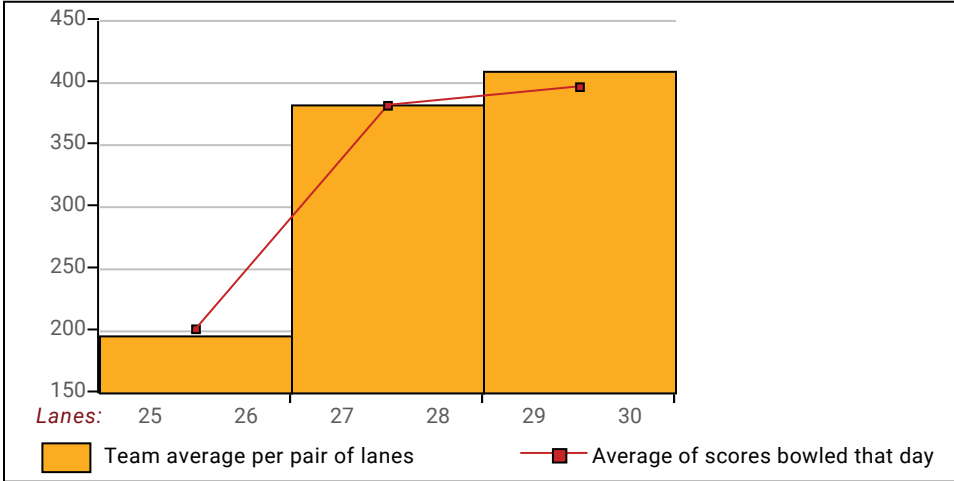

This report is for scores bowled October 20 which is Week 10 of 33

Team Average vs Avg of Scores