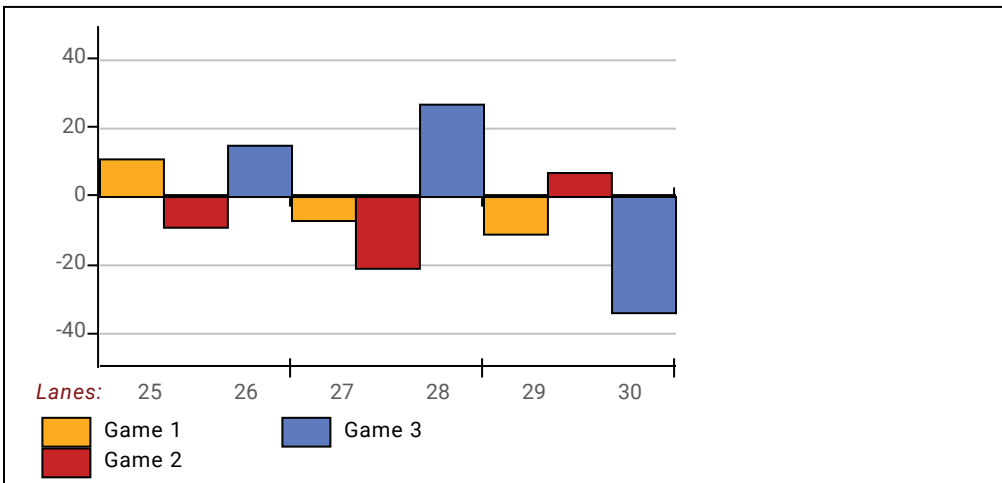

Amount Over/Under Team Average