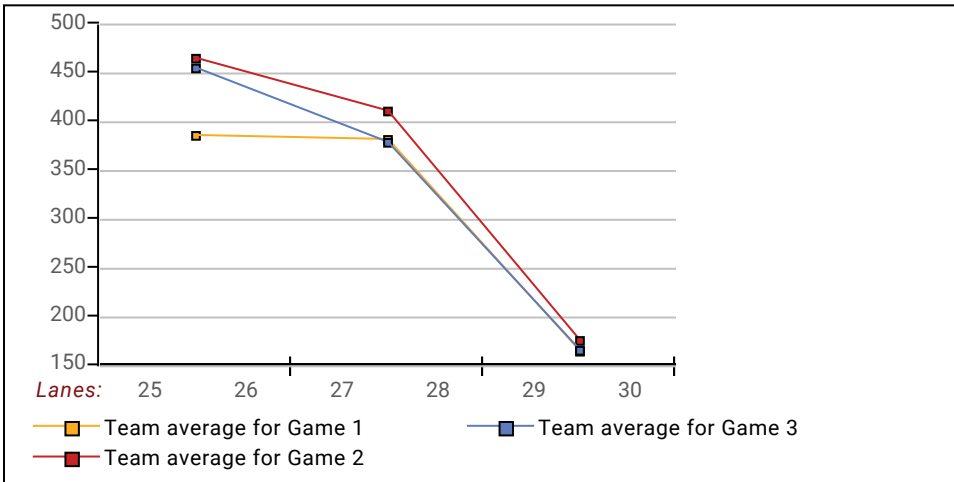

Average of Scores for Each Game