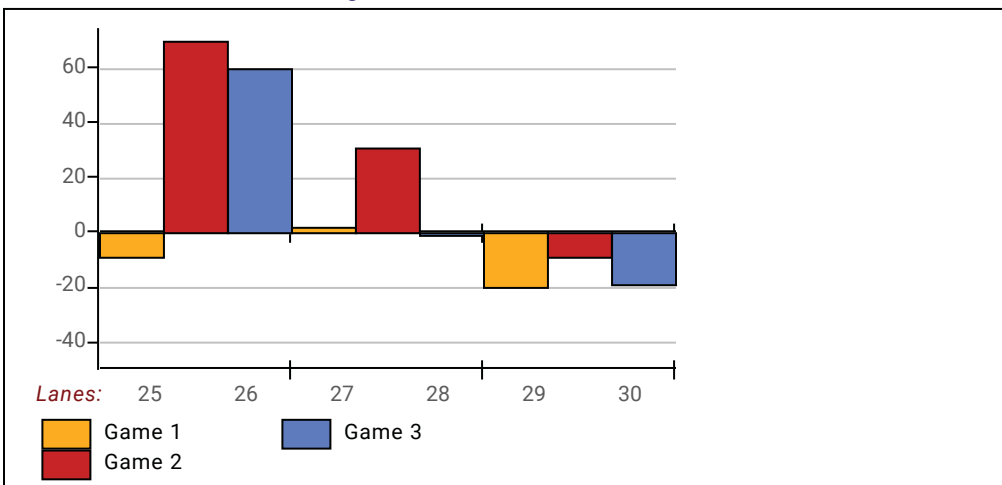

Amount Over/Under Team Average