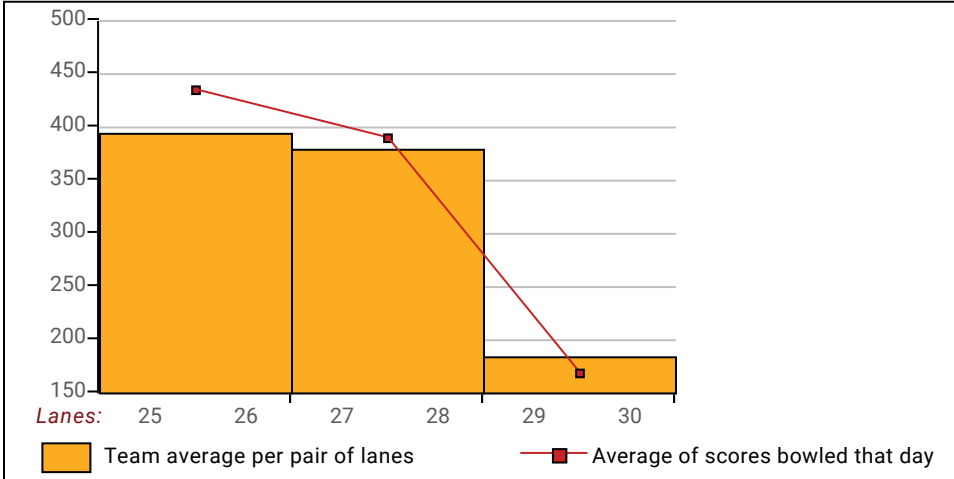

This report is for scores bowled October 13 which is Week 9 of 33

Team Average vs Avg of Scores