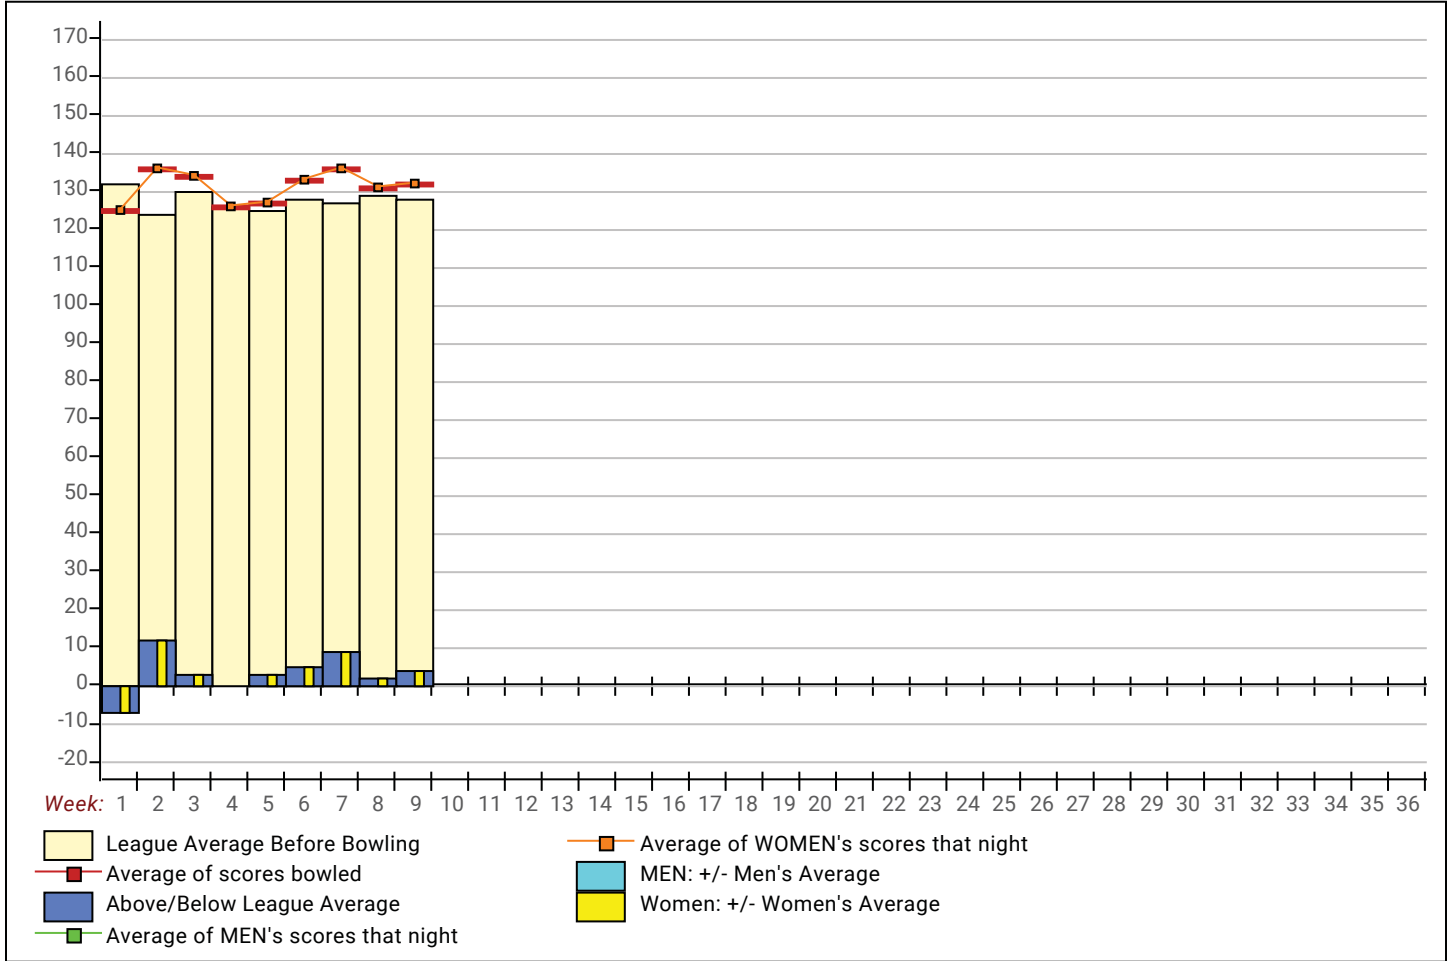

### This Week's Statistics: Lefties vs Righties

Unless designated left handed, bowlers are considered right handed.

	Over All	Right	Left
How many people bowled	15	14	1
Number of games bowled	45	42	3
Actual average of week's scores	132.38	131.76	141.00
How many games above average	25	24	1
How many games below average	19	17	2
Pins above/below average per game	4.64	5.98	-14.00
How many people raised average	8	8	--
by this amount	3.36	3.36	0.00
How many people went down	7	6	1
by this amount	-2.03	-2.10	-1.63
League average before bowling	128.16	126.20	155.63
League average after bowling	129.00	127.22	154.00
Change in league average	0.85	1.02	-1.63
800s	--	--	--
775s	--	--	--
750s	--	--	--
725s	--	--	--
700s	--	--	--
675s	--	--	--
650s	--	--	--
625s	--	--	--
600s	--	--	--
575s	--	--	--
550s	--	--	--
525s	--	--	--
500s	2	2	--
475s	--	--	--
450s	1	1	--
425s	3	3	--
400s	2	1	1
below 400	7	7	--
300s	--	--	--
275s	--	--	--
250s	--	--	--
225s	--	--	--
200s	1	1	--
175s	3	3	--
150s	10	8	2
125s	12	12	--
100s	13	12	1
below 100	6	6	--

**League Average Week-by-Week**

**League Average Statistics for Last Week**

	League	Right Hand	Left Hand
League Average Before Bowling	128.16	126.20	155.63
Average of scores bowled that night	132.38	131.76	141.00
New League Average After Bowling	129.00	127.22	154.00
Change in League Average	.85	1.02	-1.63
People Who Bowled Over Average	8	8	
People Who Bowled Under Average	7	6	1
Average Amount of Series Over Avg	50.63	50.63	
Average Amount of Series Under Avg	-28.00	-25.67	-42.00
Difference Avg, NiteAvg	4.64	5.98	-14.00
Number of Bowlers	15	14	1
Number of Games Bowled	45	42	3
People Who Raised Their Average	8	8	
Raised By an Average of This Amount	3.36	3.36	
People Who Lowered Their Average	7	6	1
Lowered By an Average of This Amou	-2.03	-2.10	-1.63
Number of Games Bowled Over Avera	25	24	1
Number of Games Bowled Under Avera	19	17	2