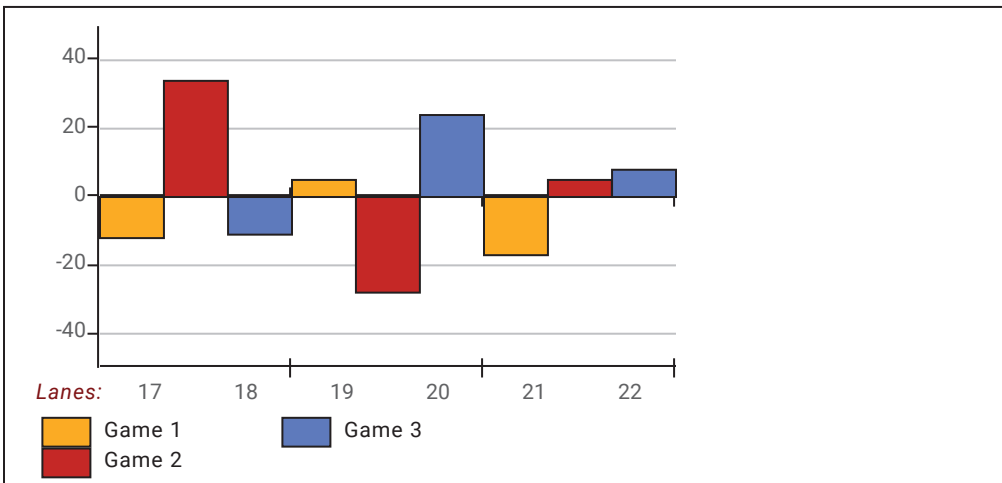

This report is for scores bowled October 22 which is Week 8 of 31

**Team Average vs Avg of Scores**

**Average of Scores for Each Game**

**Amount Over/Under Team Average**

This report is for scores bowled October 22 which is Week 8 of 31

**League Average Week-by-Week**

**League Average Statistics for Last Week**

|                                     | League | Right Hand | Left Hand |
|-------------------------------------|--------|------------|-----------|
| League Average Before Bowling       | 123.72 | 123.72     |           |
| Average of scores bowled that night | 125.21 | 125.21     |           |
| New League Average After Bowling    | 123.81 | 123.81     |           |
| Change in League Average            | .09    | .09        |           |
| People Who Bowled Over Average      | 7      | 7          |           |
| People Who Bowled Under Average     | 6      | 6          |           |
| Average Amount of Series Over Avg   | 19.43  | 19.43      |           |
| Average Amount of Series Under Avg  | -10.33 | -10.33     |           |
| Difference Avg, NiteAvg             | 1.90   | 1.90       |           |
| Number of Bowlers                   | 13     | 13         |           |
| Number of Games Bowled              | 39     | 39         |           |
| People Who Raised Their Average     | 7      | 7          |           |
| Raised By an Average of This Amount | .84    | .84        |           |
| People Who Lowered Their Average    | 6      | 6          |           |
| Lowered By an Average of This Amou  | -.79   | -.79       |           |
| Number of Games Bowled Over Avera   | 22     | 22         |           |
| Number of Games Bowled Under Avera  | 16     | 16         |           |