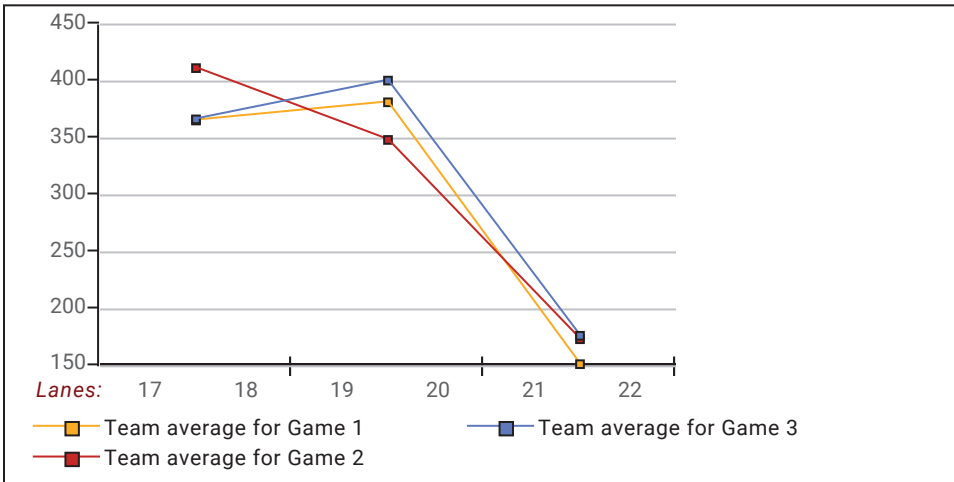

Average of Scores for Each Game