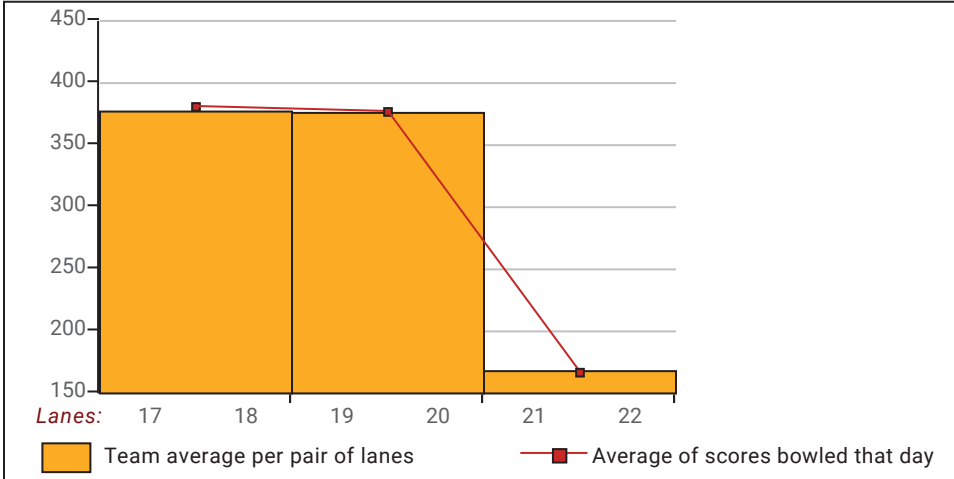

This report is for scores bowled October 22 which is Week 8 of 31

Team Average vs Avg of Scores