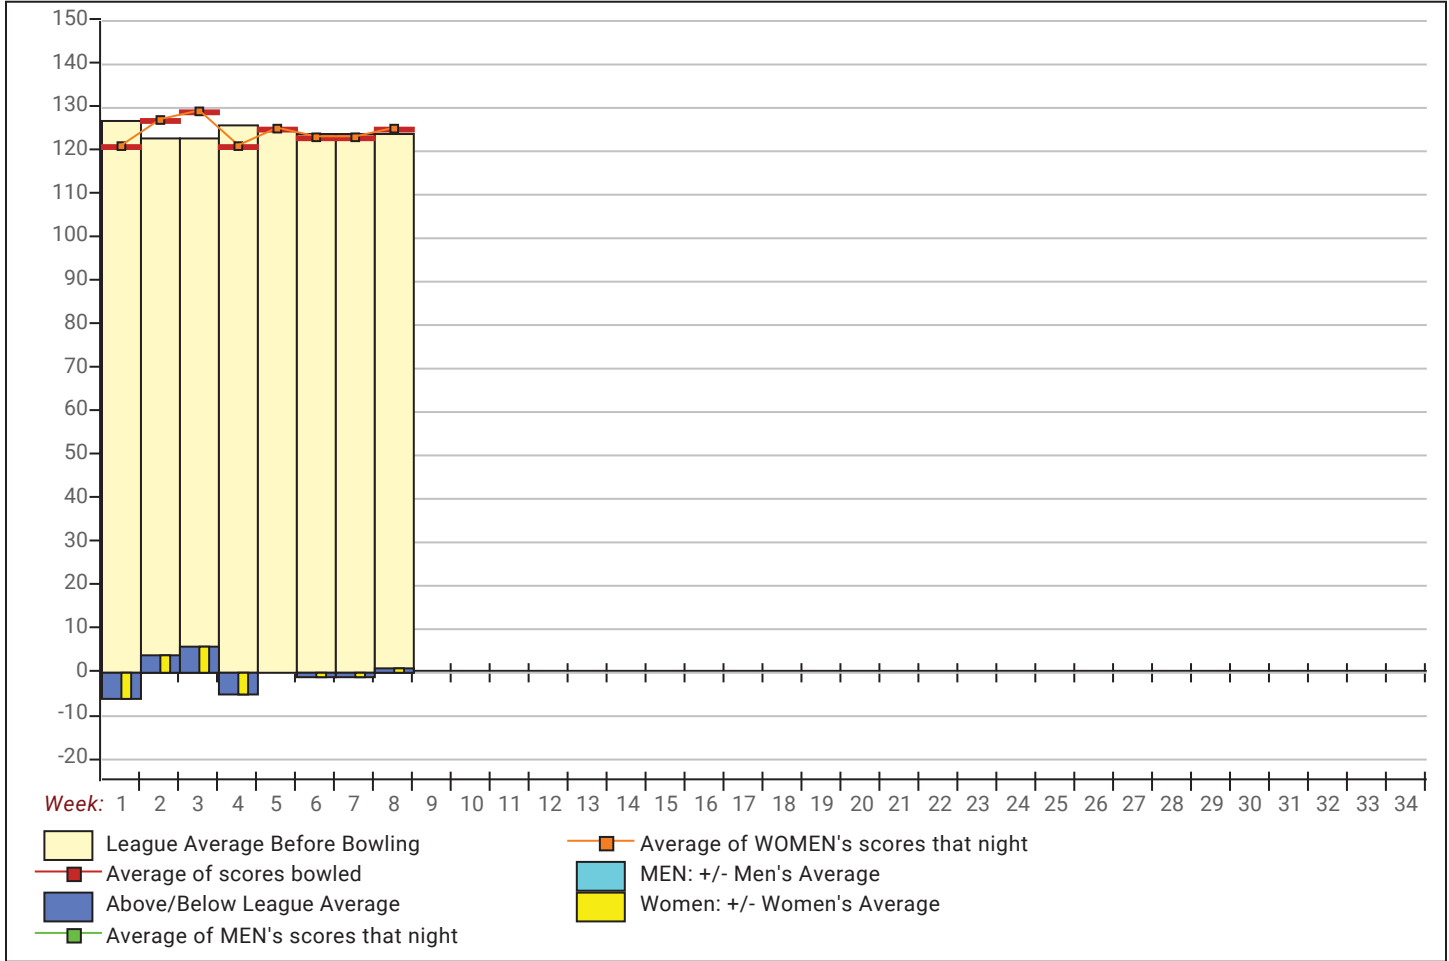

**League Average Week-by-Week**

**League Average Statistics for Last Week**

|                                     | League | Right Hand | Left Hand |
|-------------------------------------|--------|------------|-----------|
| League Average Before Bowling       | 123.72 | 123.72     |           |
| Average of scores bowled that night | 125.21 | 125.21     |           |
| New League Average After Bowling    | 123.81 | 123.81     |           |
| Change in League Average            | .09    | .09        |           |
| People Who Bowled Over Average      | 7      | 7          |           |
| People Who Bowled Under Average     | 6      | 6          |           |
| Average Amount of Series Over Avg   | 19.43  | 19.43      |           |
| Average Amount of Series Under Avg  | -10.33 | -10.33     |           |
| Difference Avg, NiteAvg             | 1.90   | 1.90       |           |
| Number of Bowlers                   | 13     | 13         |           |
| Number of Games Bowled              | 39     | 39         |           |
| People Who Raised Their Average     | 7      | 7          |           |
| Raised By an Average of This Amount | .84    | .84        |           |
| People Who Lowered Their Average    | 6      | 6          |           |
| Lowered By an Average of This Amou  | -.79   | -.79       |           |
| Number of Games Bowled Over Avera   | 22     | 22         |           |
| Number of Games Bowled Under Avera  | 16     | 16         |           |