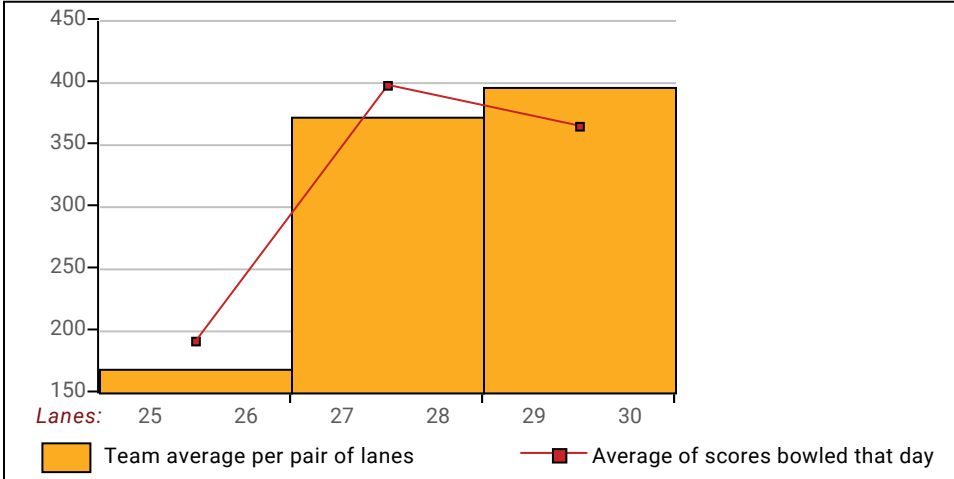

This report is for scores bowled September 15 which is Week 5 of 33

Team Average vs Avg of Scores