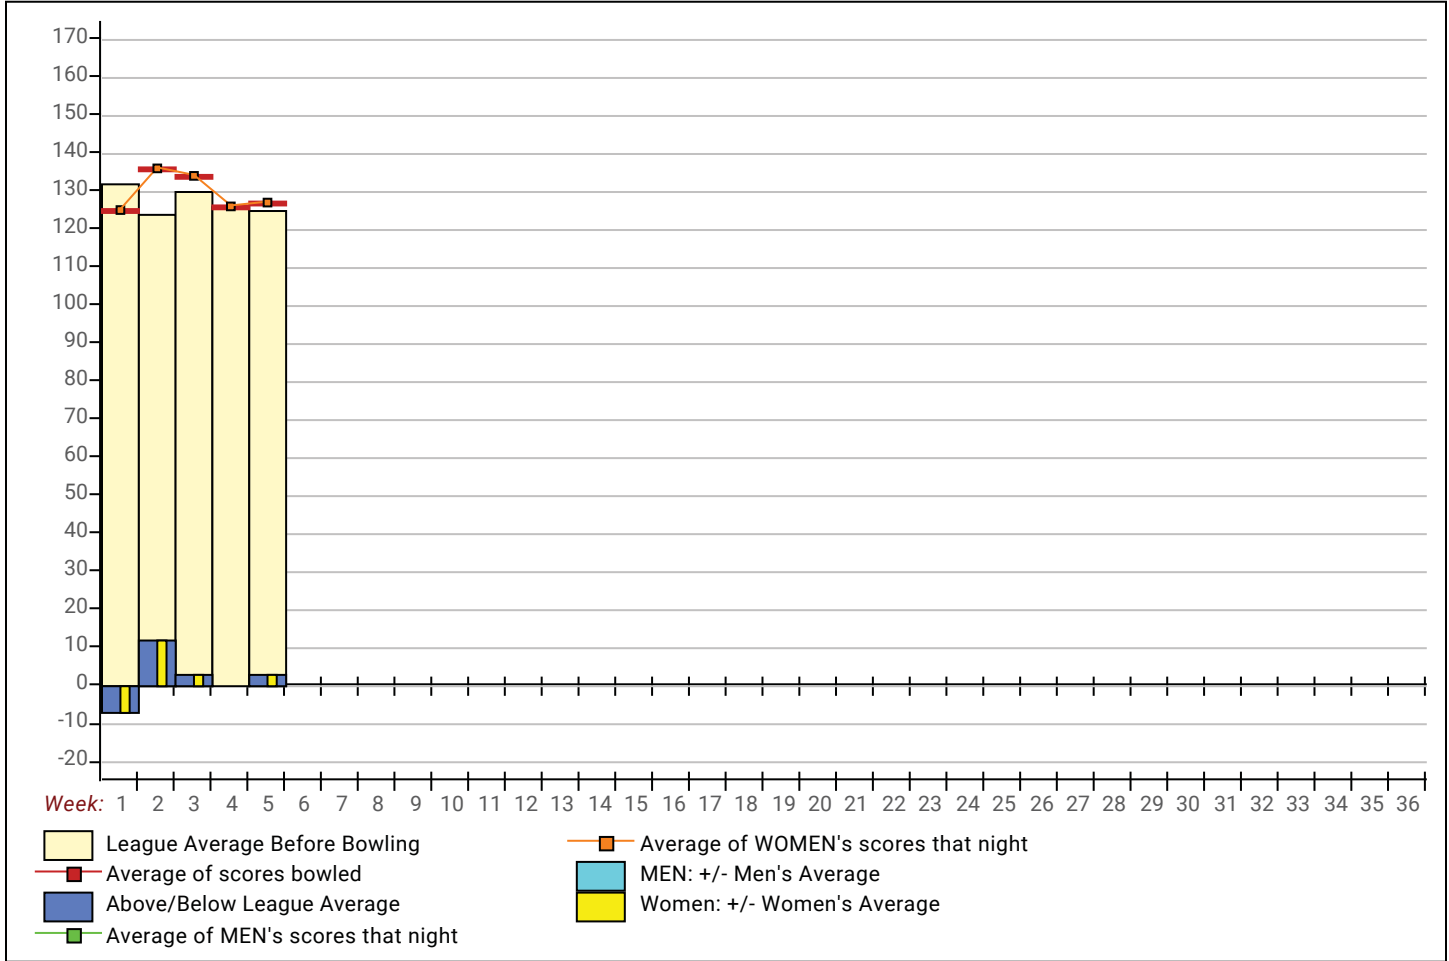

Newcomers 2021-22

Big Apple Fun Center

This report is for scores bowled September 15 which is Week 5 of 33

This Week's Statistics: Lefties vs Righties

Unless designated left handed, bowlers are considered right handed.

	Over All	Right	Left
How many people bowled	14	13	1
Number of games bowled	42	39	3
Actual average of week's scores	127.36	125.33	153.67
How many games above average	20	19	1
How many games below average	21	20	1
Pins above/below average per game	3.00	3.26	-0.33
How many people raised average	6	6	--
by this amount	5.74	5.74	0.00
How many people went down	7	6	1
by this amount	-2.08	-2.38	-0.25
League average before bowling	124.81	122.49	154.92
League average after bowling	126.23	124.04	154.67
Change in league average	1.42	1.55	-0.25
800s	--	--	--
775s	--	--	--
750s	--	--	--
725s	--	--	--
700s	--	--	--
675s	--	--	--
650s	--	--	--
625s	--	--	--
600s	--	--	--
575s	--	--	--
550s	--	--	--
525s	--	--	--
500s	--	--	--
475s	--	--	--
450s	2	1	1
425s	1	1	--
400s	1	1	--
below 400	10	10	--
300s	--	--	--
275s	--	--	--
250s	--	--	--
225s	--	--	--
200s	--	--	--
175s	2	1	1
150s	6	5	1
125s	15	14	1
100s	15	15	--
below 100	4	4	--

League Average Week-by-Week

League Average Statistics for Last Week

	League	Right Hand	Left Hand
League Average Before Bowling	124.81	122.49	154.92
Average of scores bowled that night	127.36	125.33	153.67
New League Average After Bowling	126.23	124.04	154.67
Change in League Average	1.42	1.55	-.25
People Who Bowled Over Average	6	6	
People Who Bowled Under Average	7	6	1
Average Amount of Series Over Avg	51.33	51.33	
Average Amount of Series Under Avg	-26.14	-30.33	-1.00
Difference Avg, NiteAvg	3.00	3.26	-.33
Number of Bowlers	14	13	1
Number of Games Bowled	42	39	3
People Who Raised Their Average	6	6	
Raised By an Average of This Amount	5.74	5.74	
People Who Lowered Their Average	7	6	1
Lowered By an Average of This Amou	-2.08	-2.38	-.25
Number of Games Bowled Over Avera	20	19	1
Number of Games Bowled Under Avera	21	20	1