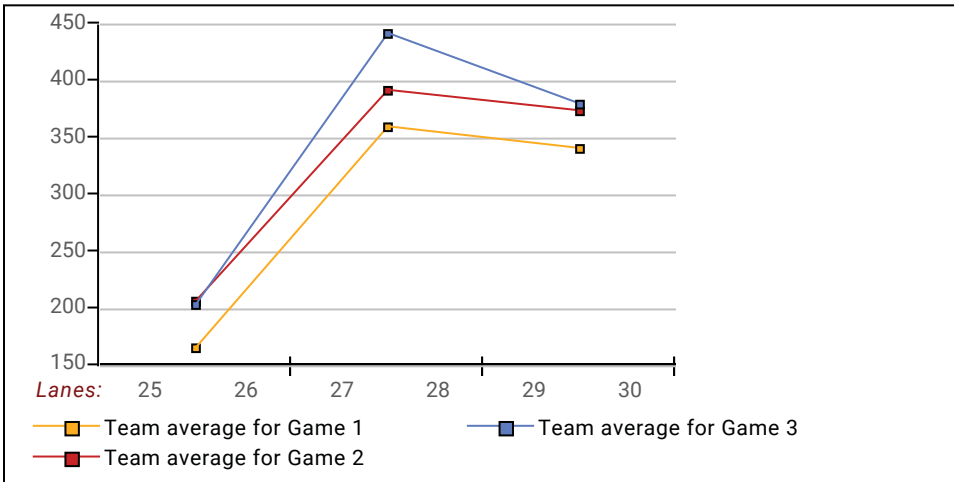

Average of Scores for Each Game