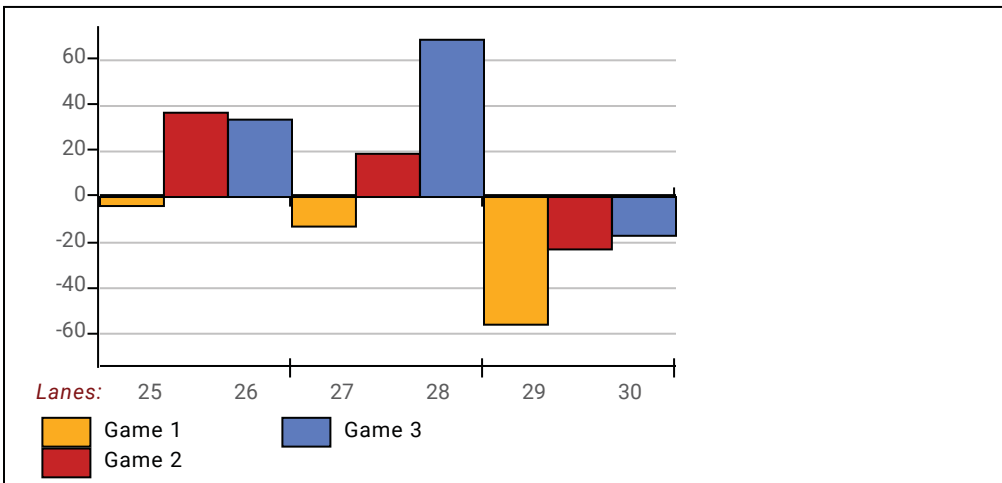

Amount Over/Under Team Average