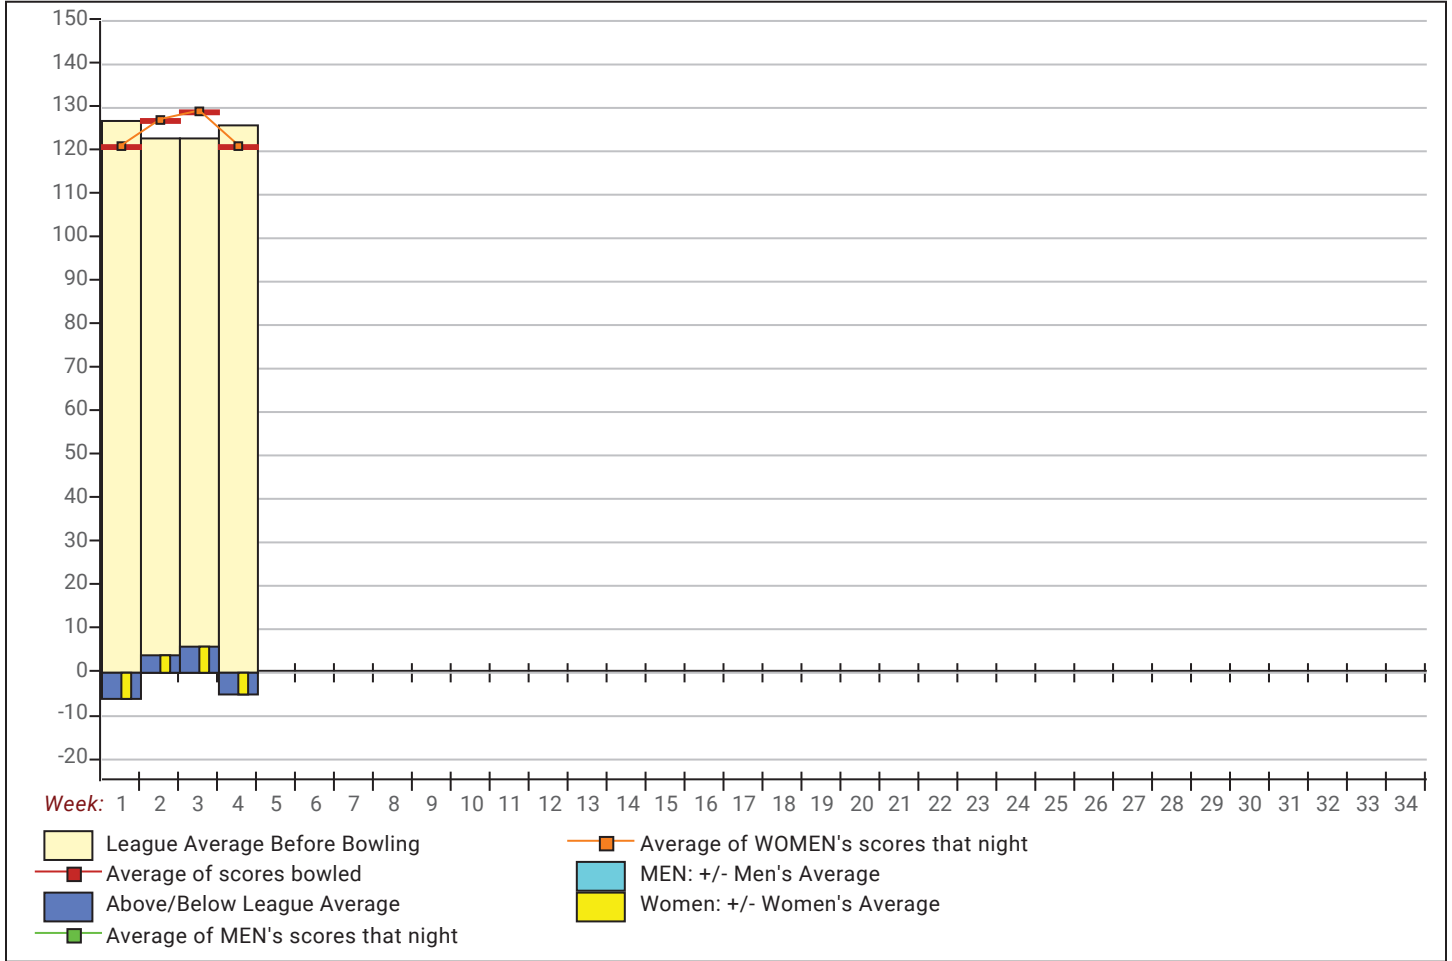

### This Week's Statistics: Lefties vs Righties

Unless designated left handed, bowlers are considered right handed.

	Over All	Right	Left
How many people bowled	10	10	0
Number of games bowled	30	30	0
Actual average of week's scores	121.10	121.10	0.00
How many games above average	12	12	0
How many games below average	18	18	0
Pins above/below average per game	-4.30	-4.30	0.00
How many people raised average	3	3	--
by this amount	1.32	1.32	0.00
How many people went down	7	7	--
by this amount	-2.48	-2.48	0.00
League average before bowling	125.94	125.94	0.00
League average after bowling	124.60	124.60	0.00
Change in league average	-1.34	-1.34	0.00
800s	--	--	--
775s	--	--	--
750s	--	--	--
725s	--	--	--
700s	--	--	--
675s	--	--	--
650s	--	--	--
625s	--	--	--
600s	--	--	--
575s	--	--	--
550s	--	--	--
525s	--	--	--
500s	--	--	--
475s	--	--	--
450s	--	--	--
425s	--	--	--
400s	1	1	--
below 400	9	9	--
300s	--	--	--
275s	--	--	--
250s	--	--	--
225s	--	--	--
200s	--	--	--
175s	--	--	--
150s	--	--	--
125s	15	15	--
100s	13	13	--
below 100	2	2	--

**League Average Week-by-Week**

**League Average Statistics for Last Week**

	League	Right Hand	Left Hand
League Average Before Bowling	125.94	125.94	
Average of scores bowled that night	121.10	121.10	
New League Average After Bowling	124.60	124.60	
Change in League Average	-1.34	-1.34	
People Who Bowled Over Average	3	3	
People Who Bowled Under Average	7	7	
Average Amount of Series Over Avg	15.67	15.67	
Average Amount of Series Under Avg	-25.14	-25.14	
Difference Avg, NiteAvg	-4.30	-4.30	
Number of Bowlers	10	10	
Number of Games Bowled	30	30	
People Who Raised Their Average	3	3	
Raised By an Average of This Amount	1.32	1.32	
People Who Lowered Their Average	7	7	
Lowered By an Average of This Amou	-2.48	-2.48	
Number of Games Bowled Over Avera	12	12	
Number of Games Bowled Under Avera	18	18	