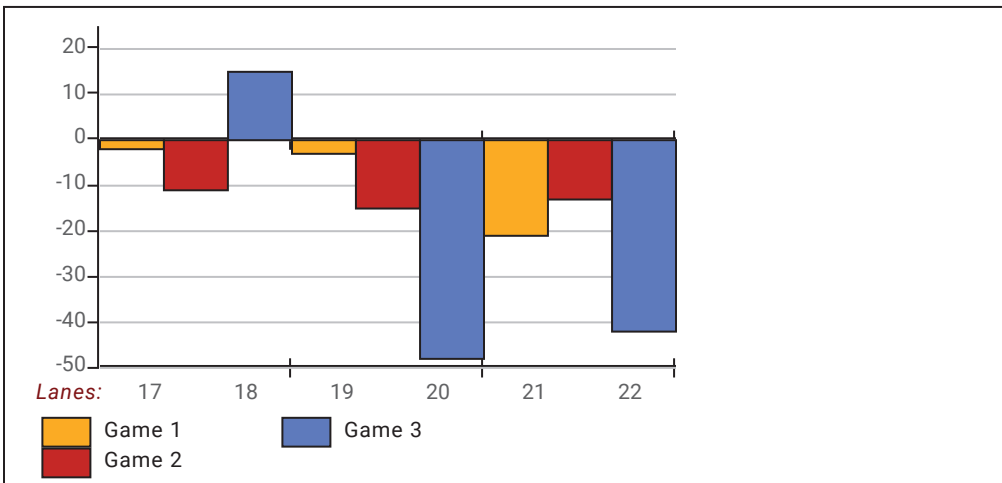

Amount Over/Under Team Average