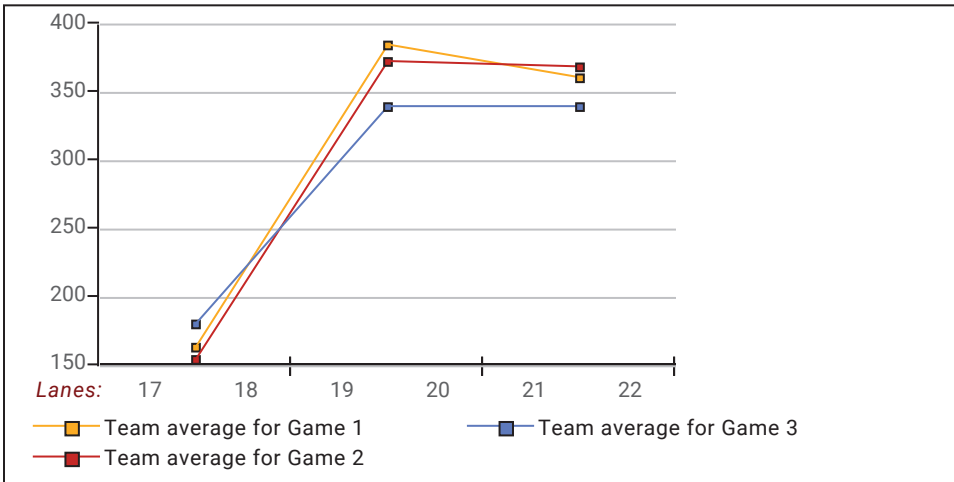

Average of Scores for Each Game