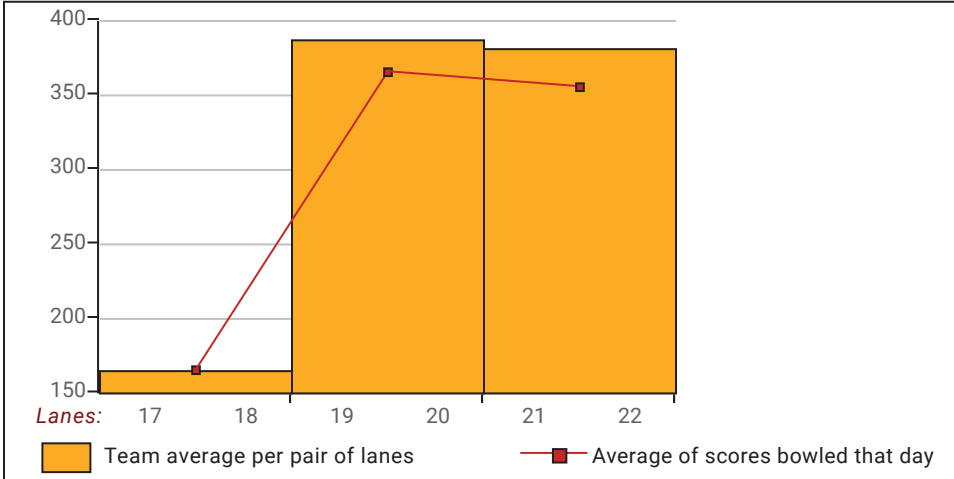

This report is for scores bowled September 24 which is Week 4 of 31

Team Average vs Avg of Scores