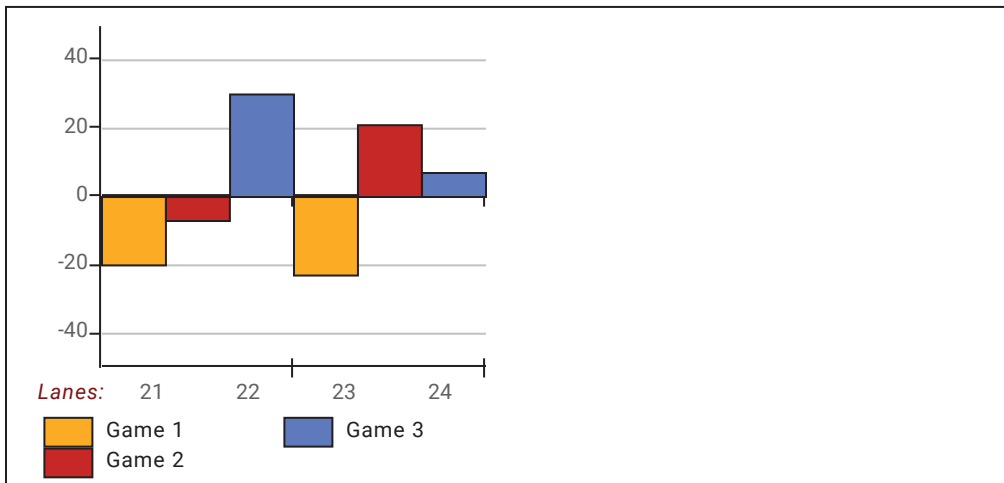

Amount Over/Under Team Average