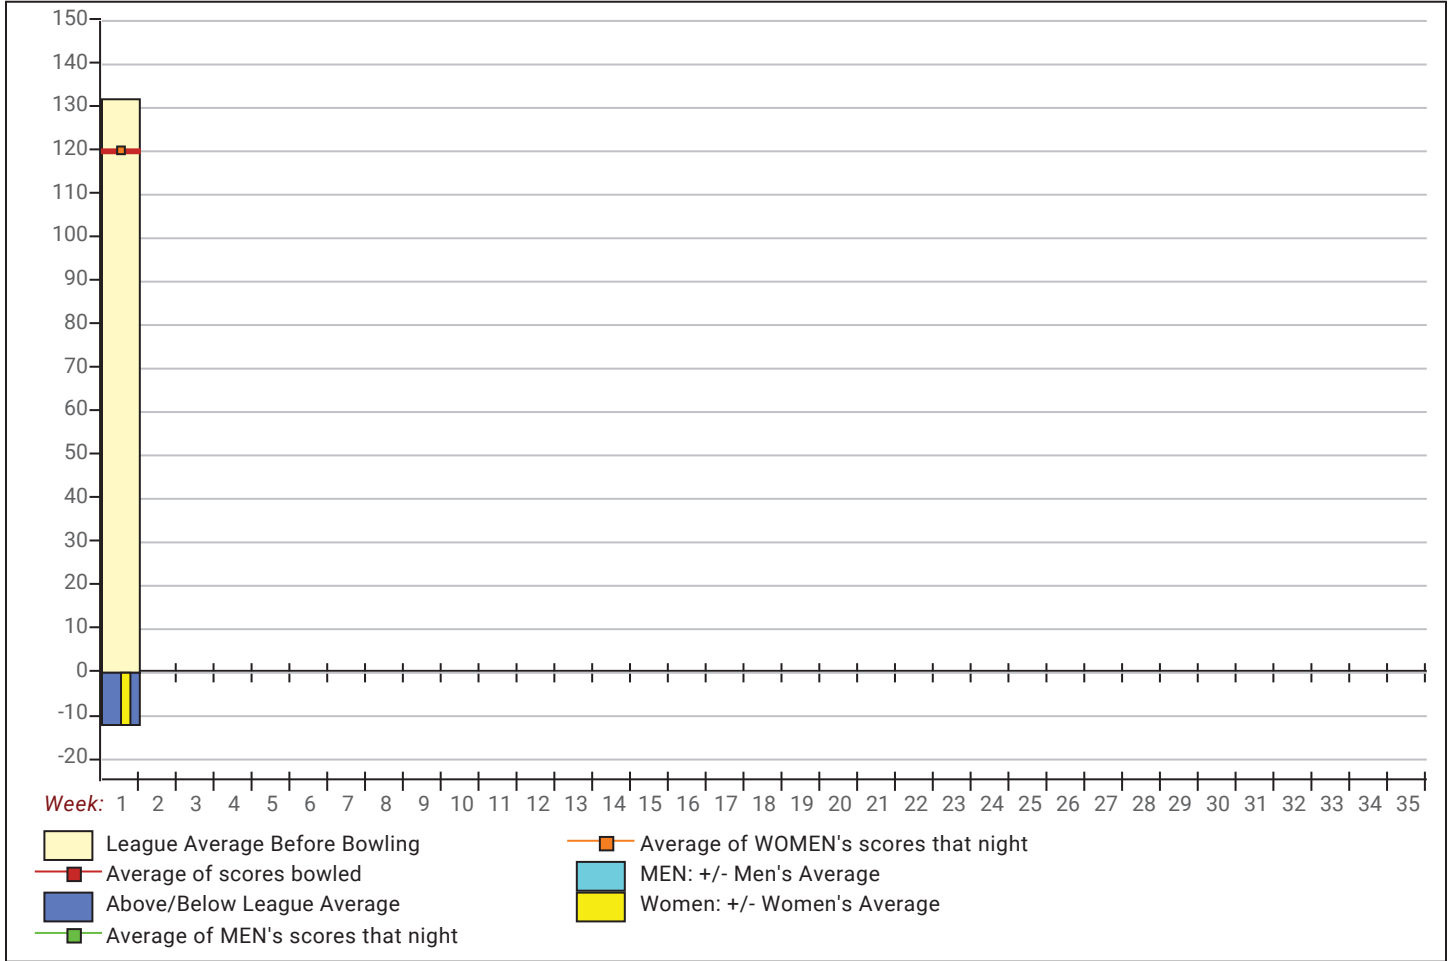

Newcomers 2022-23

Big Apple Fun Center

This report is for scores bowled September 7 which is Week 1 of 33

This Week's Statistics: Lefties vs Righties

Unless designated left handed, bowlers are considered right handed.

League Average Week-by-Week

League Average Statistics for Last Week

	League	Right Hand	Left Hand
League Average Before Bowling	132.50	131.55	143.00
Average of scores bowled that night	120.36	120.15	122.67
New League Average After Bowling	120.36	120.15	122.67
Change in League Average	-12.14	-11.39	-20.33
People Who Bowled Over Average	1	1	
People Who Bowled Under Average	10	9	1
Average Amount of Series Over Avg	14.00	14.00	
Average Amount of Series Under Avg	-45.10	-43.33	-61.00
Difference Avg, NiteAvg	-12.14	-11.39	-20.33
Number of Bowlers	12	11	1
Number of Games Bowled	36	33	3
People Who Raised Their Average	1	1	
Raised By an Average of This Amount	4.67	4.67	
People Who Lowered Their Average	10	9	1
Lowered By an Average of This Amou	-15.03	-14.44	-20.33
Number of Games Bowled Over Avera	12	11	1
Number of Games Bowled Under Avera	23	21	2