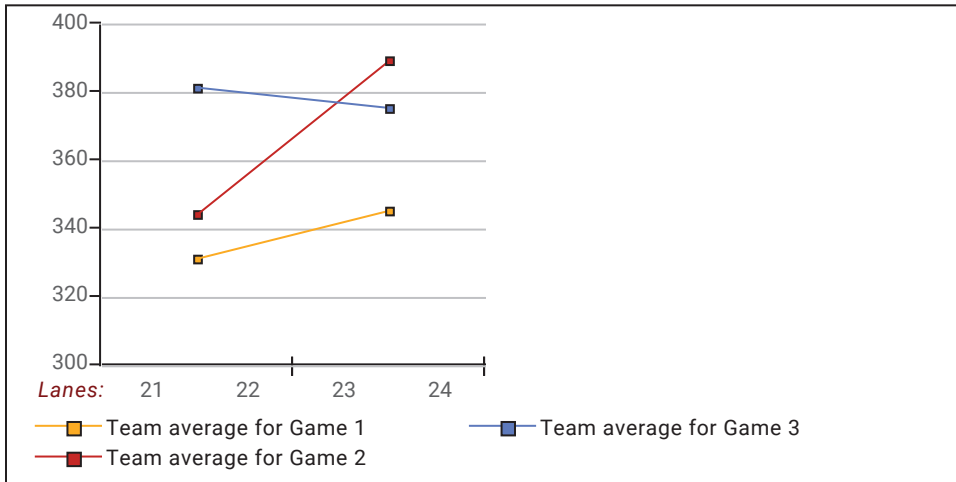

Average of Scores for Each Game