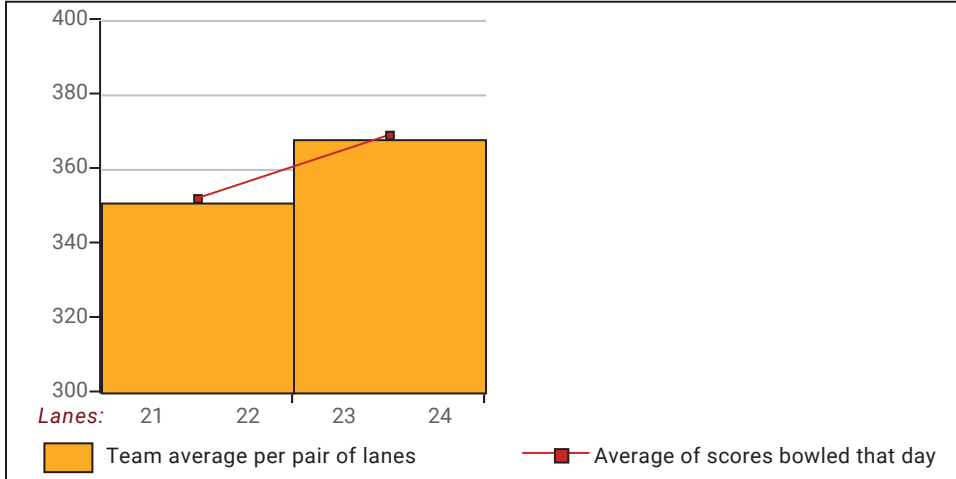

This report is for scores bowled September 7 which is Week 1 of 33

Team Average vs Avg of Scores