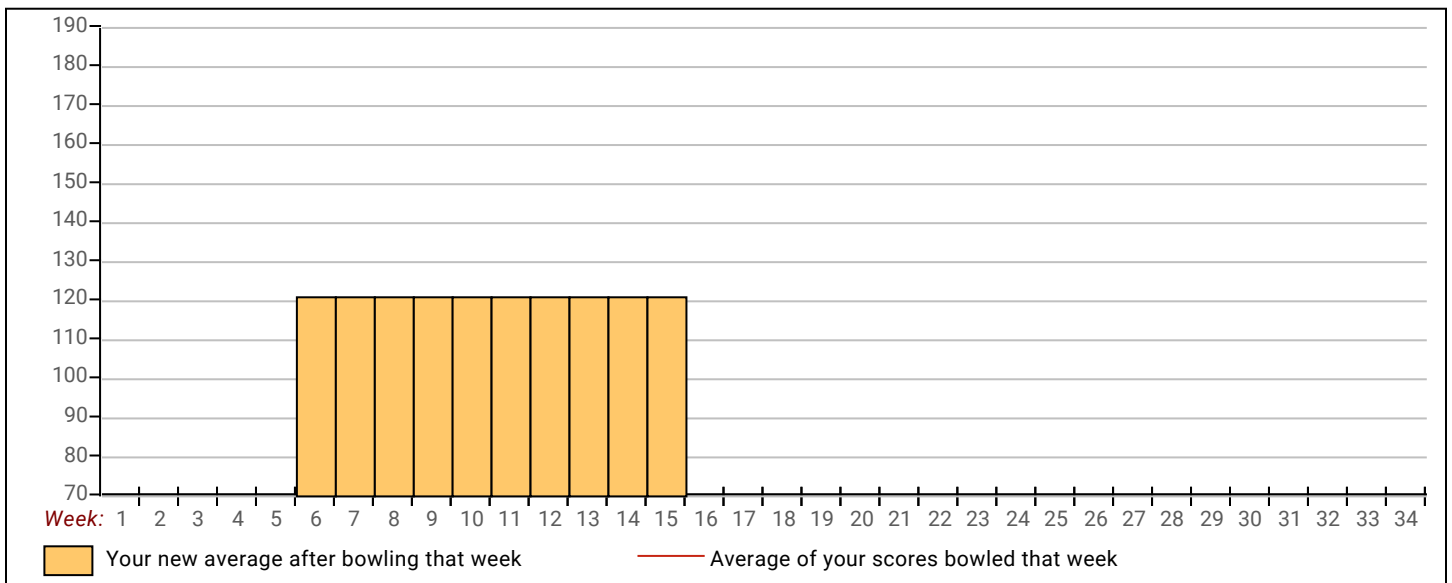

High Scores by Game

Game #1: **121** on week **6**   Game #2: **141** on week **6**   Game #3: **102** on week **6**