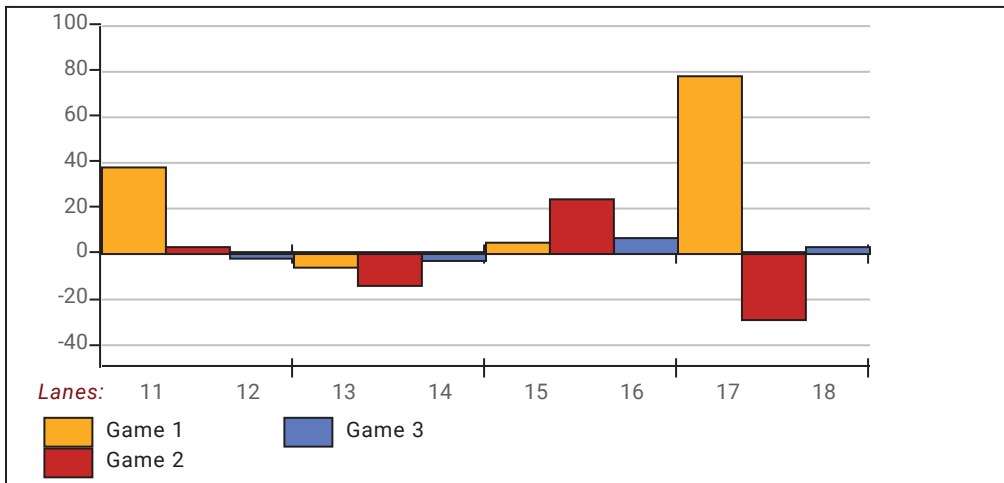

This report is for scores bowled November 12 which is Week 12 of 30

**Team Average vs Avg of Scores**

**Average of Scores for Each Game**

**Amount Over/Under Team Average**

This report is for scores bowled November 12 which is Week 12 of 30

**League Average Week-by-Week**

**League Average Statistics for Last Week**

	League	Right Hand	Left Hand
League Average Before Bowling	114.05	113.00	128.79
Average of scores bowled that night	118.05	116.66	137.00
New League Average After Bowling	114.49	113.42	129.47
Change in League Average	.44	.42	.68
People Who Bowled Over Average	11	10	1
People Who Bowled Under Average	4	4	
Average Amount of Series Over Avg	48.55	50.70	27.00
Average Amount of Series Under Avg	-52.00	-52.00	
Difference Avg, NiteAvg	4.64	4.32	9.00
Number of Bowlers	15	14	1
Number of Games Bowled	44	41	3
People Who Raised Their Average	11	10	1
Raised By an Average of This Amount	1.17	1.22	.68
People Who Lowered Their Average	4	4	
Lowered By an Average of This Amou	-1.58	-1.58	
Number of Games Bowled Over Avera	27	26	1
Number of Games Bowled Under Avera	16	14	2