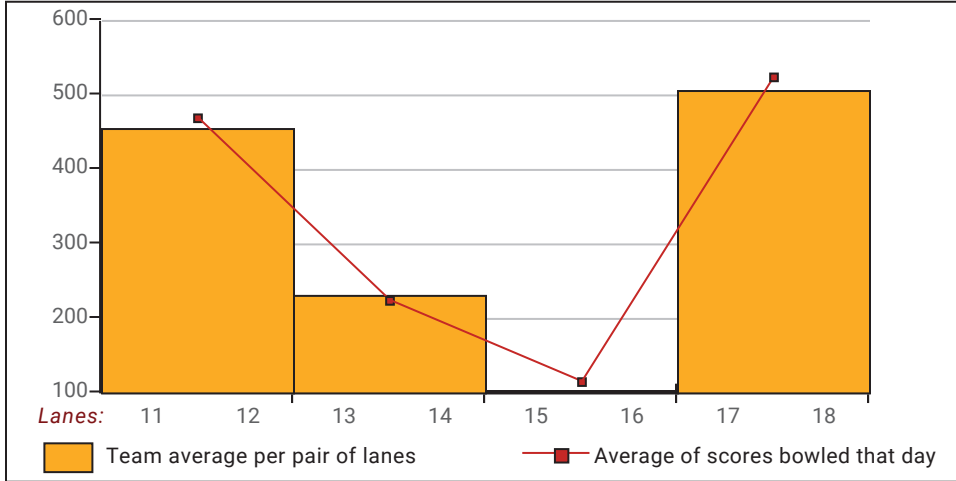

This report is for scores bowled November 12 which is Week 12 of 30

Team Average vs Avg of Scores