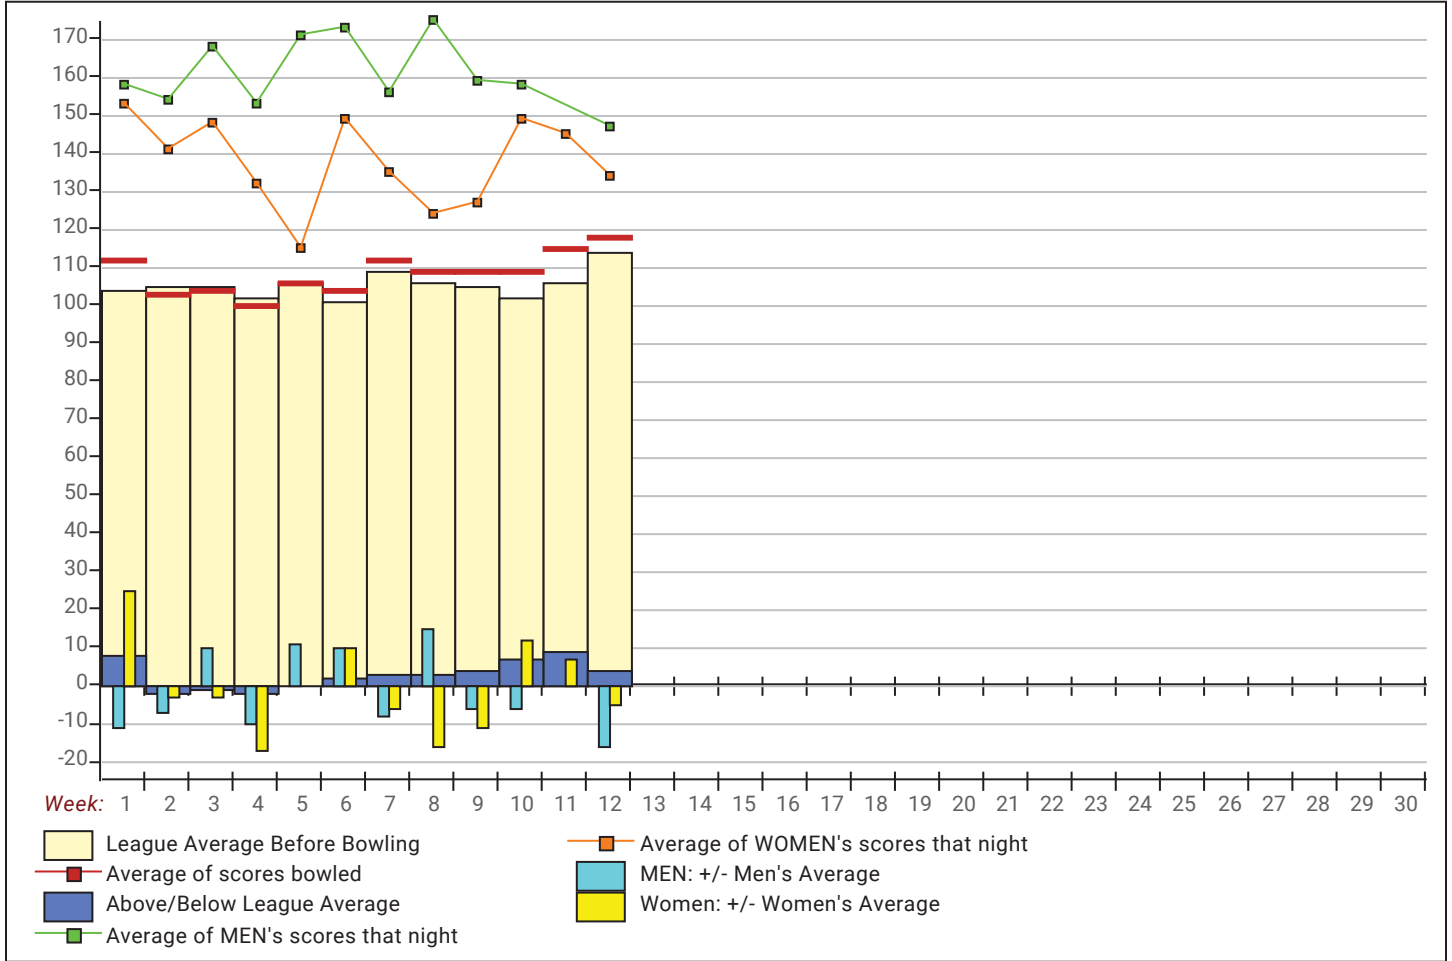

**League Average Week-by-Week**

**League Average Statistics for Last Week**

	League	Right Hand	Left Hand
League Average Before Bowling	114.05	113.00	128.79
Average of scores bowled that night	118.05	116.66	137.00
New League Average After Bowling	114.49	113.42	129.47
Change in League Average	.44	.42	.68
People Who Bowled Over Average	11	10	1
People Who Bowled Under Average	4	4	
Average Amount of Series Over Avg	48.55	50.70	27.00
Average Amount of Series Under Avg	-52.00	-52.00	
Difference Avg, NiteAvg	4.64	4.32	9.00
Number of Bowlers	15	14	1
Number of Games Bowled	44	41	3
People Who Raised Their Average	11	10	1
Raised By an Average of This Amount	1.17	1.22	.68
People Who Lowered Their Average	4	4	
Lowered By an Average of This Amou	-1.58	-1.58	
Number of Games Bowled Over Avera	27	26	1
Number of Games Bowled Under Avera	16	14	2