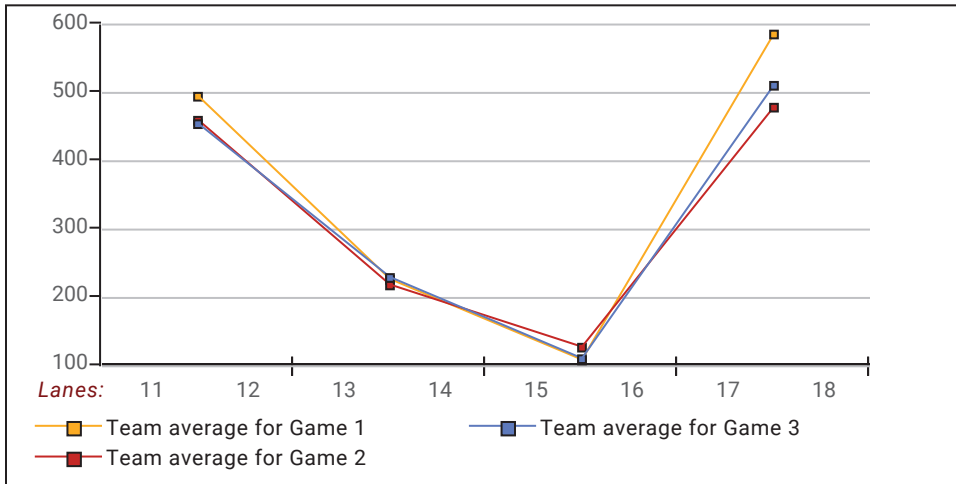

Average of Scores for Each Game