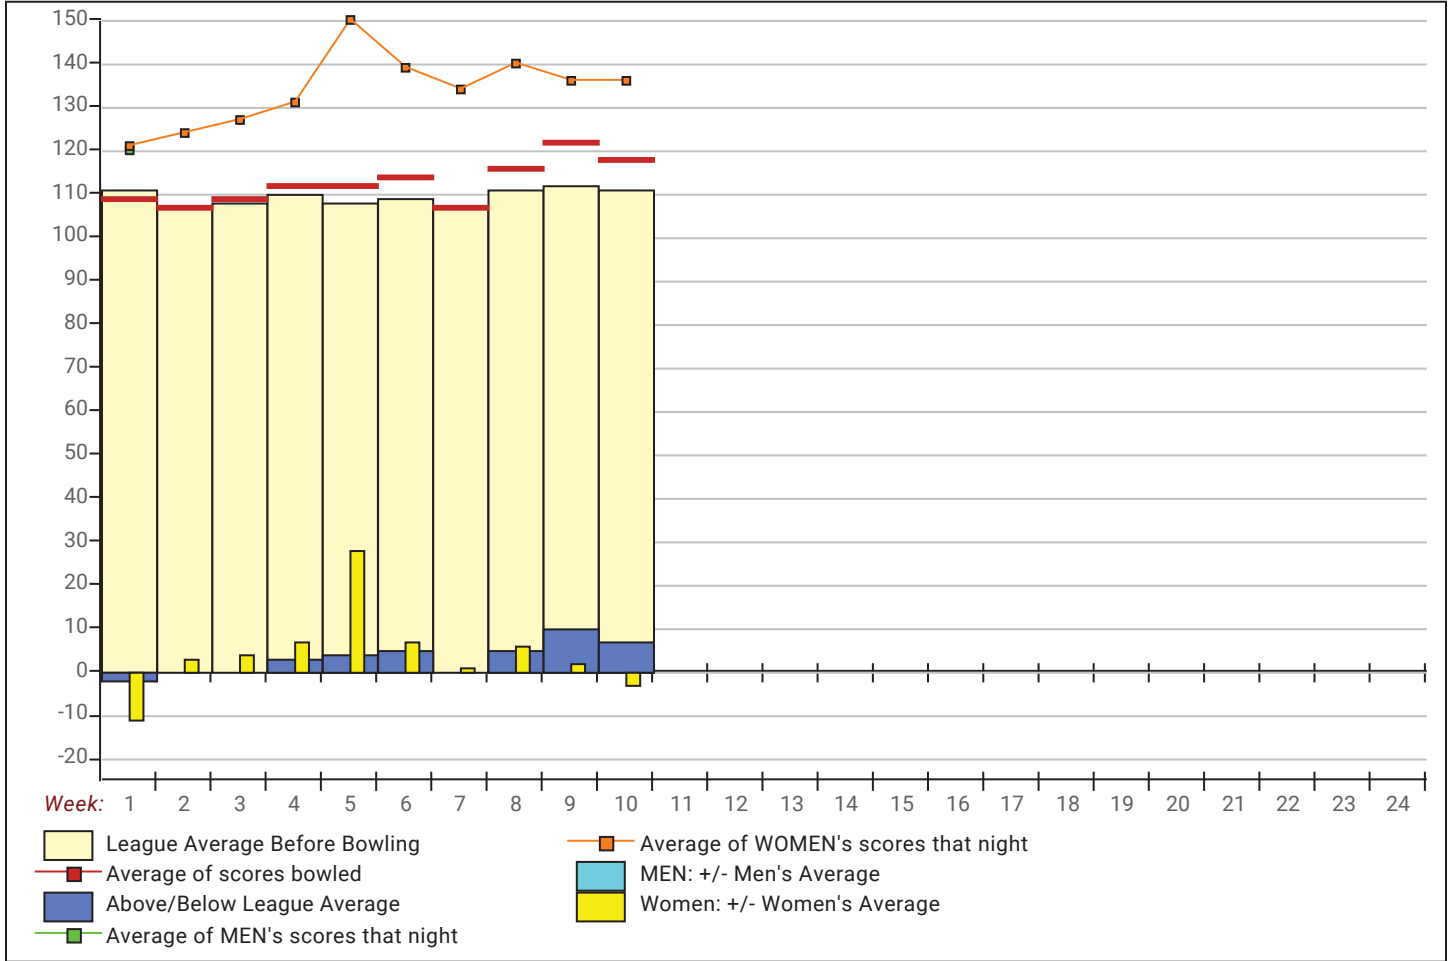

This report is for scores bowled November 4 which is Week 10 of 24

Team Average vs Avg of Scores

Average of Scores for Each Game

Amount Over/Under Team Average

This report is for scores bowled November 4 which is Week 10 of 24

League Average Week-by-Week

League Average Statistics for Last Week

| | League | Right Hand | Left Hand |
|-------------------------------------|--------|------------|-----------|
| League Average Before Bowling | 110.92 | 110.92 | |
| Average of scores bowled that night | 117.72 | 117.72 | |
| New League Average After Bowling | 111.62 | 111.62 | |
| Change in League Average | .70 | .70 | |
| People Who Bowled Over Average | 15 | 15 | |
| People Who Bowled Under Average | 10 | 10 | |
| Average Amount of Series Over Avg | 48.40 | 48.40 | |
| Average Amount of Series Under Avg | -17.70 | -17.70 | |
| Difference Avg, NiteAvg | 7.32 | 7.32 | |
| Number of Bowlers | 25 | 25 | |
| Number of Games Bowled | 75 | 75 | |
| People Who Raised Their Average | 15 | 15 | |
| Raised By an Average of This Amount | 1.63 | 1.63 | |
| People Who Lowered Their Average | 10 | 10 | |
| Lowered By an Average of This Amou | -.69 | -.69 | |
| Number of Games Bowled Over Avera | 43 | 43 | |
| Number of Games Bowled Under Avera | 28 | 28 | |