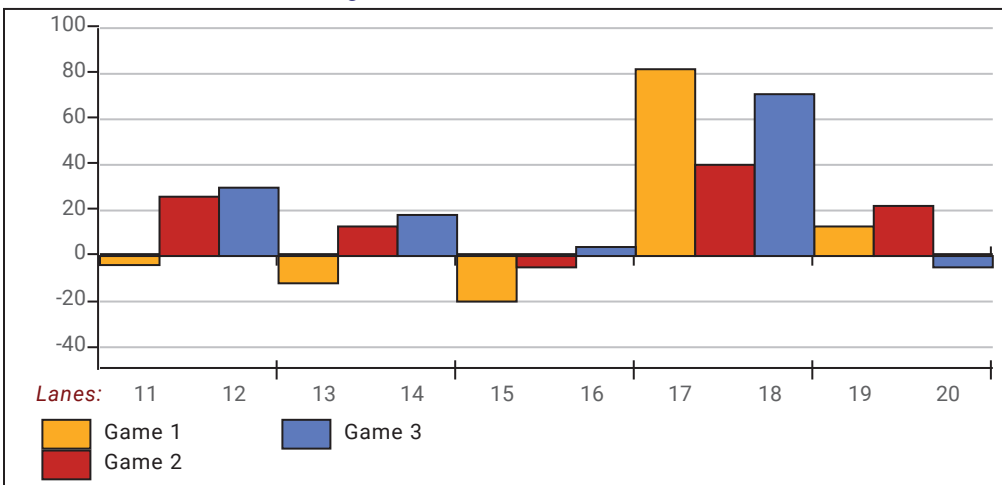

This report is for scores bowled November 4 which is Week 10 of 24

Team Average vs Avg of Scores

Average of Scores for Each Game

Amount Over/Under Team Average

This report is for scores bowled November 4 which is Week 10 of 24

League Average Week-by-Week

League Average Statistics for Last Week

| | League | Right Hand | Left Hand |
|-------------------------------------|--------|------------|-----------|
| League Average Before Bowling | 110.92 | 110.92 | |
| Average of scores bowled that night | 117.72 | 117.72 | |
| New League Average After Bowling | 111.62 | 111.62 | |
| Change in League Average | .70 | .70 | |
| People Who Bowled Over Average | 15 | 15 | |
| People Who Bowled Under Average | 10 | 10 | |
| Average Amount of Series Over Avg | 48.40 | 48.40 | |
| Average Amount of Series Under Avg | -17.70 | -17.70 | |
| Difference Avg, NiteAvg | 7.32 | 7.32 | |
| Number of Bowlers | 25 | 25 | |
| Number of Games Bowled | 75 | 75 | |
| People Who Raised Their Average | 15 | 15 | |
| Raised By an Average of This Amount | 1.63 | 1.63 | |
| People Who Lowered Their Average | 10 | 10 | |
| Lowered By an Average of This Amou | -.69 | -.69 | |
| Number of Games Bowled Over Avera | 43 | 43 | |
| Number of Games Bowled Under Avera | 28 | 28 | |