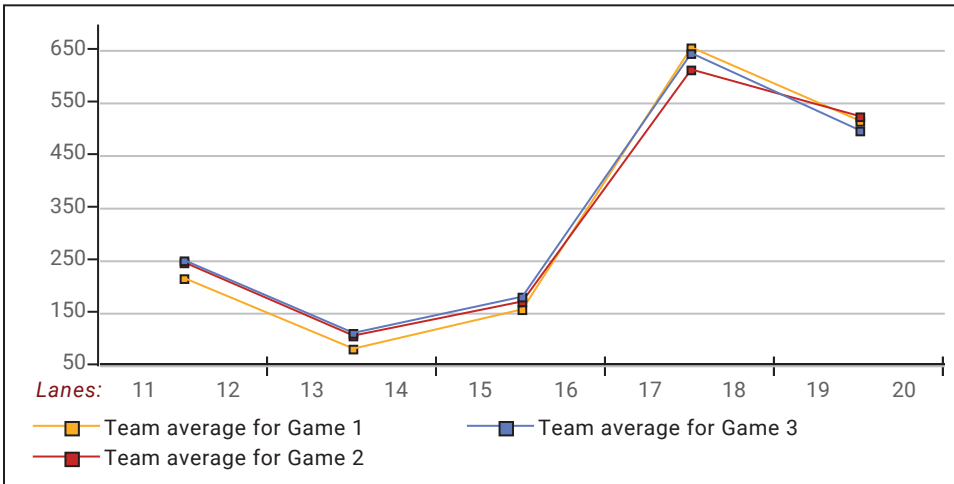

Average of Scores for Each Game