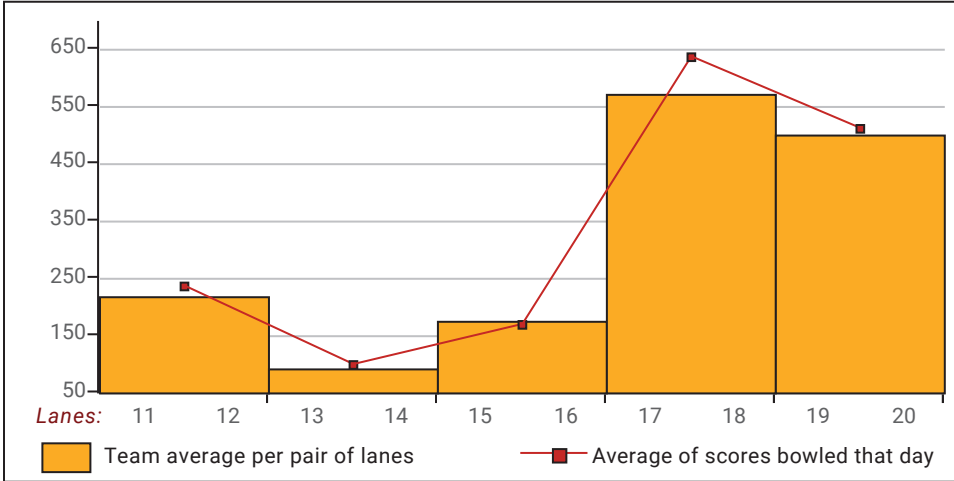

This report is for scores bowled November 4 which is Week 10 of 24

Team Average vs Avg of Scores