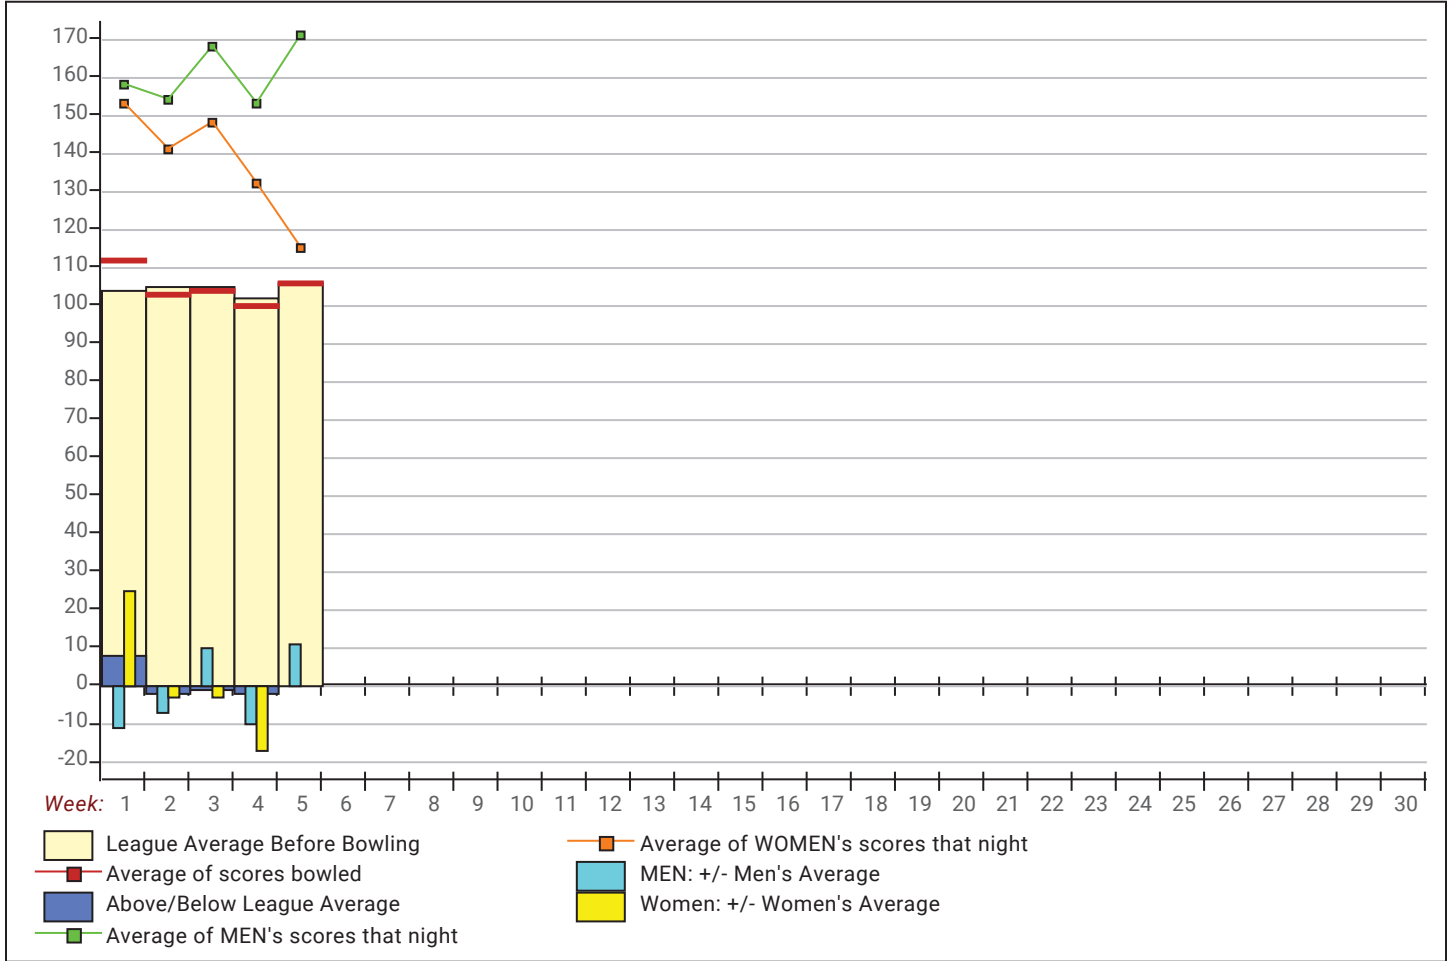

This report is for scores bowled September 24 which is Week 5 of 30

League Average Week-by-Week

League Average Statistics for Last Week

	League	Right Hand	Left Hand
League Average Before Bowling	106.13	105.18	122.17
Average of scores bowled that night	106.00	102.69	162.33
New League Average After Bowling	106.11	104.69	130.20
Change in League Average	-.02	-.49	8.03
People Who Bowled Over Average	9	8	1
People Who Bowled Under Average	9	9	
Average Amount of Series Over Avg	38.78	28.50	121.00
Average Amount of Series Under Avg	-36.44	-36.44	
Difference Avg, NiteAvg	.39	-1.96	40.33
Number of Bowlers	18	17	1
Number of Games Bowled	54	51	3
People Who Raised Their Average	9	8	1
Raised By an Average of This Amount	2.73	2.07	8.03
People Who Lowered Their Average	9	9	
Lowered By an Average of This Amou	-2.76	-2.76	
Number of Games Bowled Over Avera	26	23	3
Number of Games Bowled Under Avera	28	28	

Note: Averages are based only on people who bowled.