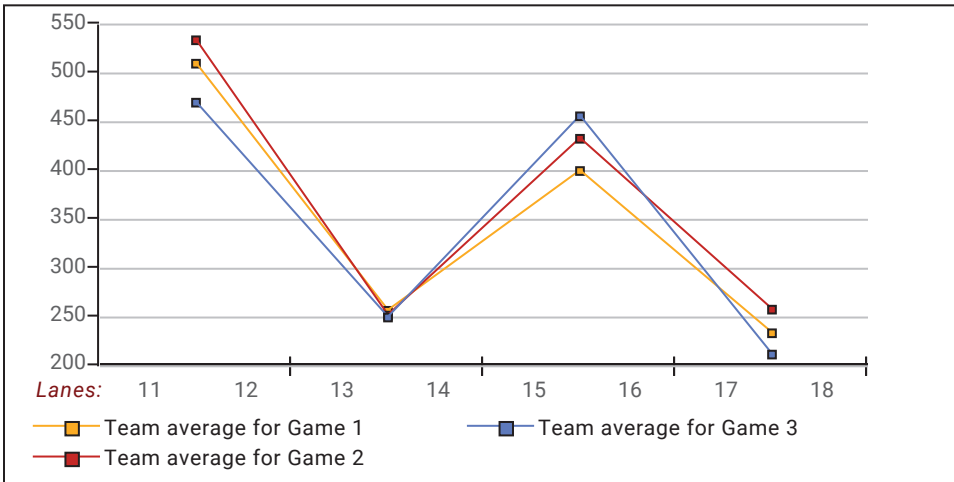

Average of Scores for Each Game