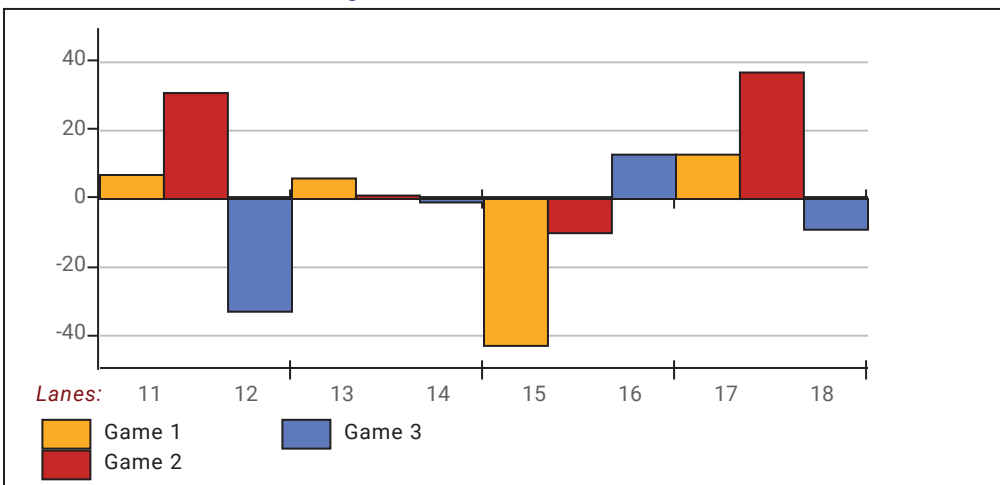

This report is for scores bowled September 24 which is Week 5 of 30

**Team Average vs Avg of Scores**

**Average of Scores for Each Game**

**Amount Over/Under Team Average**

This report is for scores bowled September 24 which is Week 5 of 30