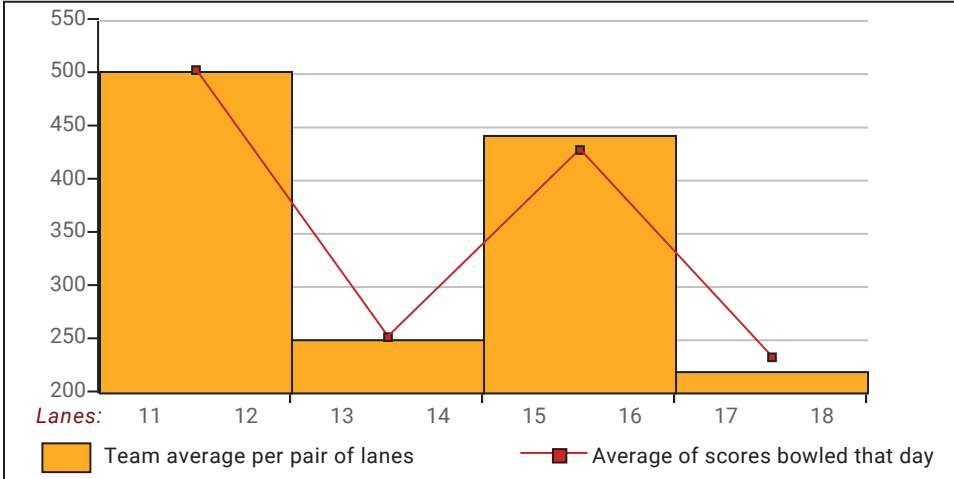

This report is for scores bowled September 24 which is Week 5 of 30

Team Average vs Avg of Scores