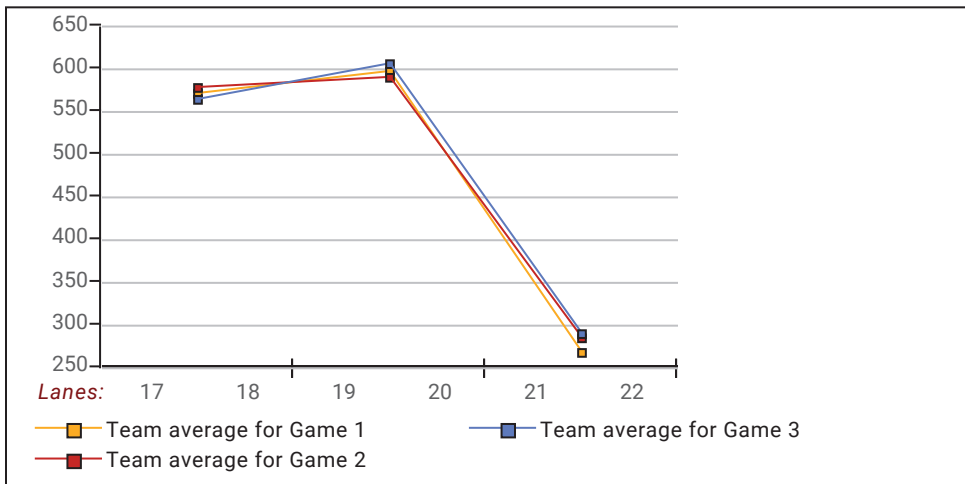

Average of Scores for Each Game