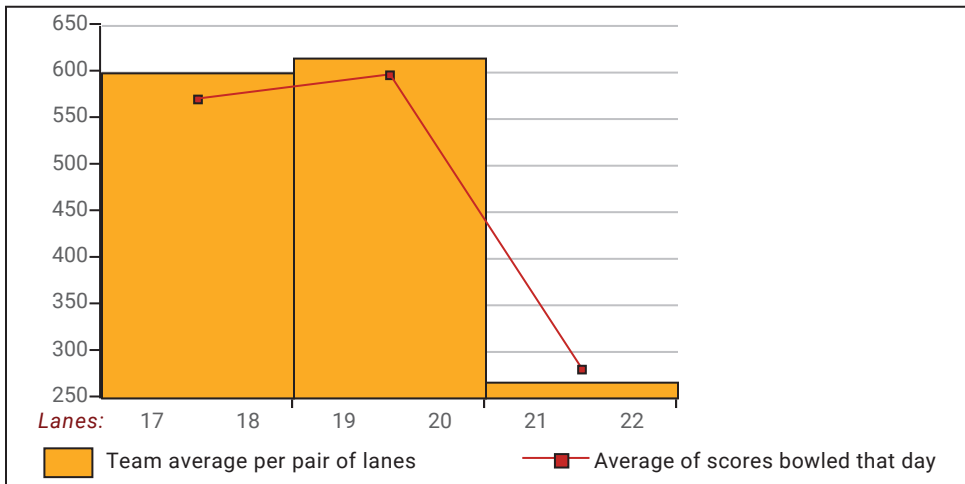

This report is for scores bowled March 27 which is Week 26 of 31

Team Average vs Avg of Scores