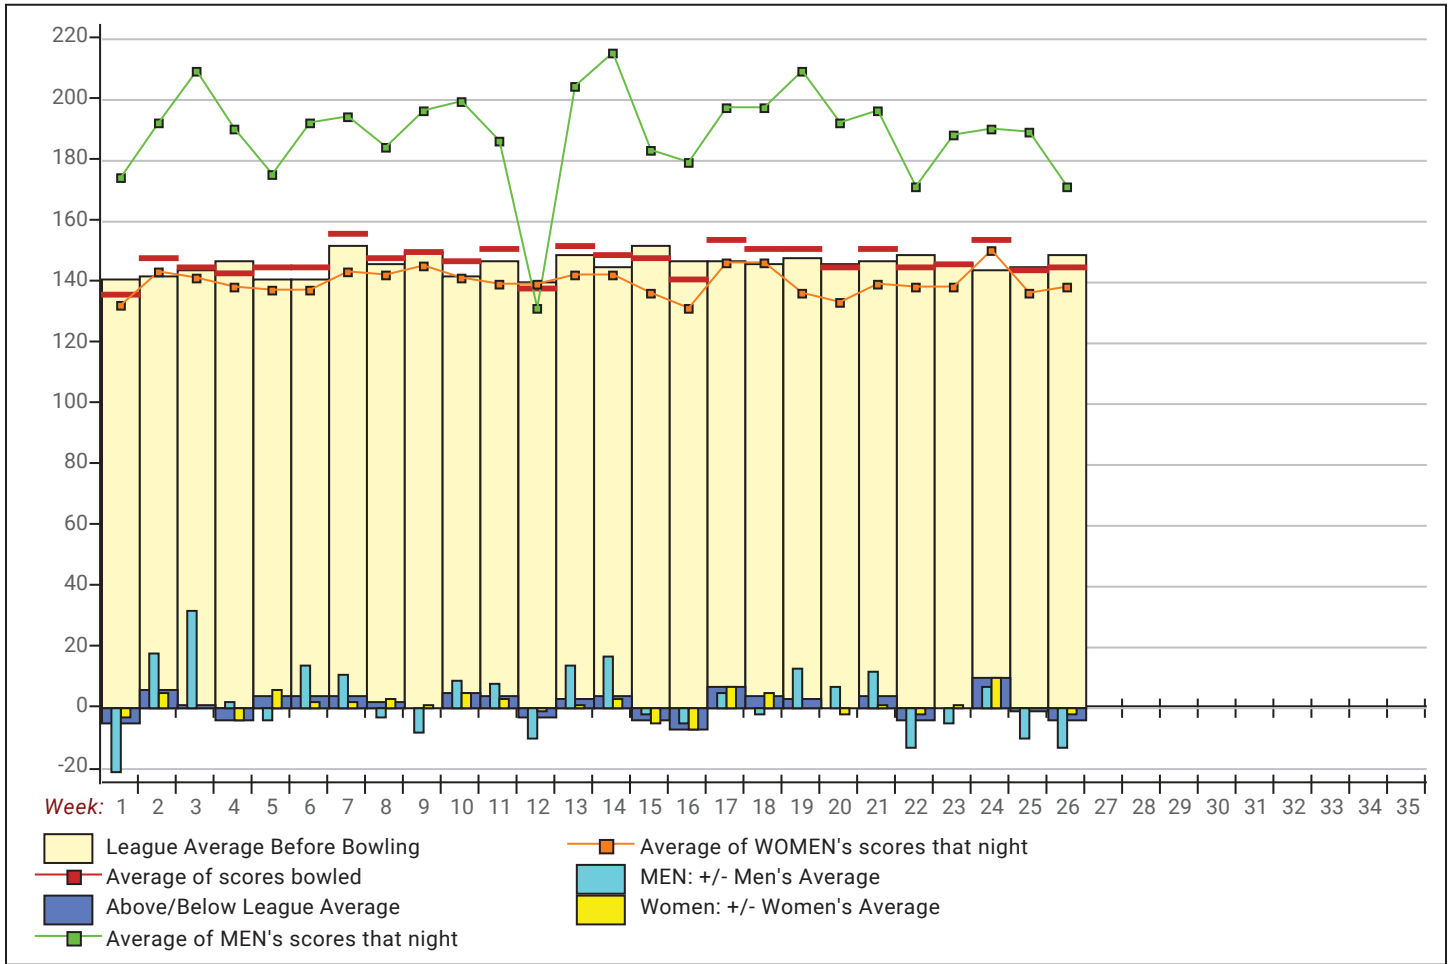

This report is for scores bowled March 27 which is Week 26 of 31

League Average Week-by-Week

League Average Statistics for Last Week

	League	Right Hand	Left Hand	Men (Lft+Rt)	Women (Lft+Rt)
League Average Before Bowling	148.69	150.76	109.45	183.88	139.89
Average of scores bowled that night	144.72	146.42	112.33	171.08	138.13
New League Average After Bowling	147.92	149.94	109.61	181.04	139.65
Change in League Average	-.77	-.82	.16	-2.84	-.25
People Who Bowled Over Average	10	9	1	1	9
People Who Bowled Under Average	10	10		3	7
Average Amount of Series Over Avg	20.90	22.11	10.00	3.00	22.89
Average Amount of Series Under Avg	-41.80	-41.80		-50.67	-38.00
Difference Avg, NiteAvg	-3.48	-3.84	3.33	-12.42	-1.25
Number of Bowlers	20	19	1	4	16
Number of Games Bowled	60	57	3	12	48
People Who Raised Their Average	10	9	1	1	9
Raised By an Average of This Amount	.32	.33	.16	.06	.34
People Who Lowered Their Average	10	10		3	7
Lowered By an Average of This Amou	-1.85	-1.85		-3.80	-1.01
Number of Games Bowled Over Avera	27	25	2	3	24
Number of Games Bowled Under Avera	32	31	1	9	23

Note: Averages are based only on people who bowled.