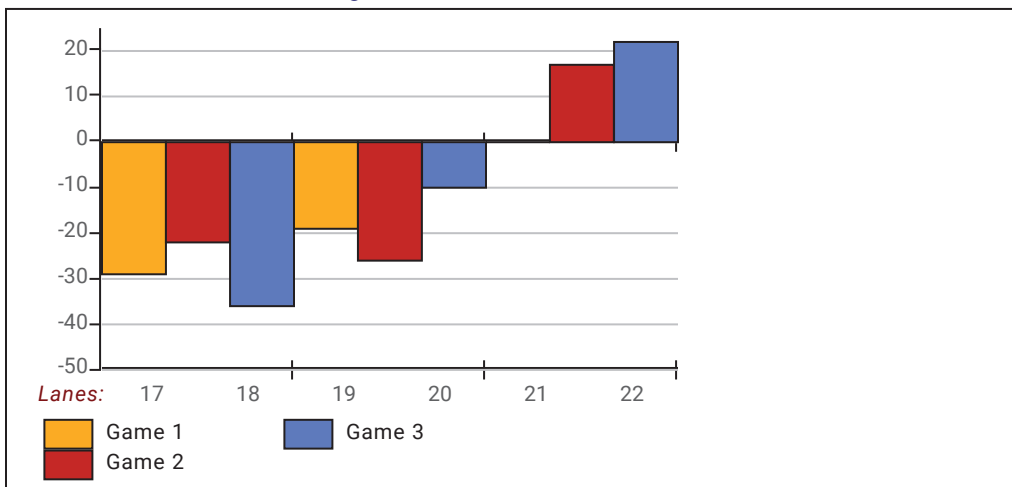

Amount Over/Under Team Average