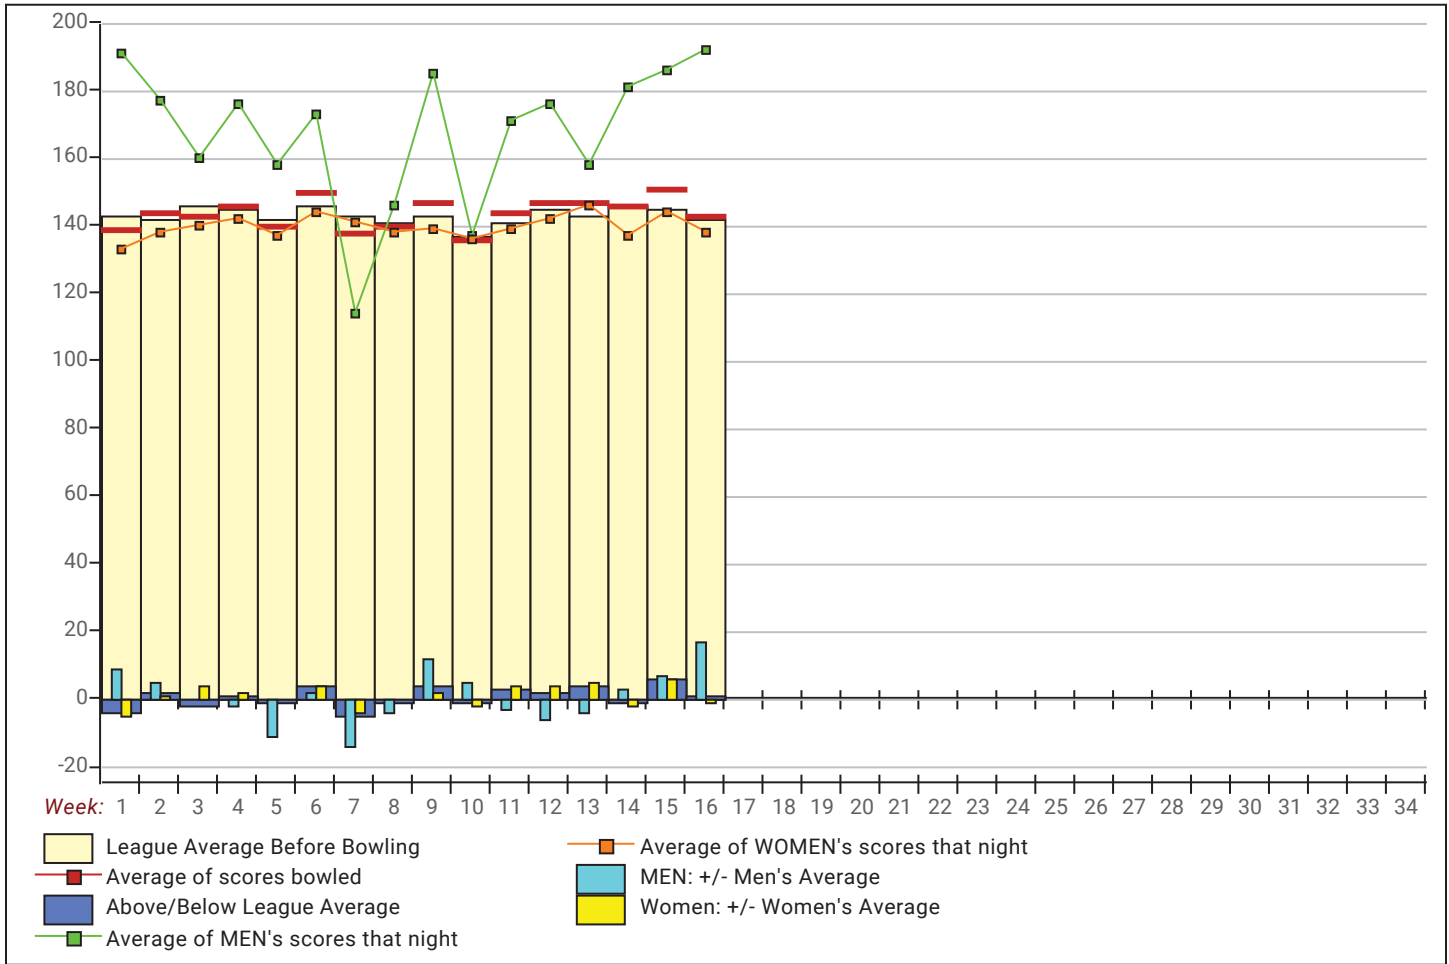

This report is for scores bowled December 11 which is Week 16 of 31

League Average Week-by-Week

League Average Statistics for Last Week

	League	Right Hand	Left Hand	Men (Lft+Rt)	Women (Lft+Rt)
League Average Before Bowling	142.28	143.79	113.55	175.79	138.55
Average of scores bowled that night	143.28	145.72	97.00	192.50	137.81
New League Average After Bowling	142.28	143.87	112.17	177.29	138.39
Change in League Average	.00	.08	-1.38	1.50	-.16
People Who Bowled Over Average	12	12		2	10
People Who Bowled Under Average	8	7	1		8
Average Amount of Series Over Avg	27.92	27.92		51.00	23.30
Average Amount of Series Under Avg	-30.75	-28.29	-48.00		-30.75
Difference Avg, NiteAvg	1.48	2.40	-16.00	17.00	-.24
Number of Bowlers	20	19	1	2	18
Number of Games Bowled	60	57	3	6	54
People Who Raised Their Average	12	12		2	10
Raised By an Average of This Amount	.92	.92		1.50	.81
People Who Lowered Their Average	8	7	1		8
Lowered By an Average of This Amou	-1.38	-1.38	-1.38		-1.38
Number of Games Bowled Over Avera	31	31		4	27
Number of Games Bowled Under Avera	27	24	3	2	25

Note: Averages are based only on people who bowled.