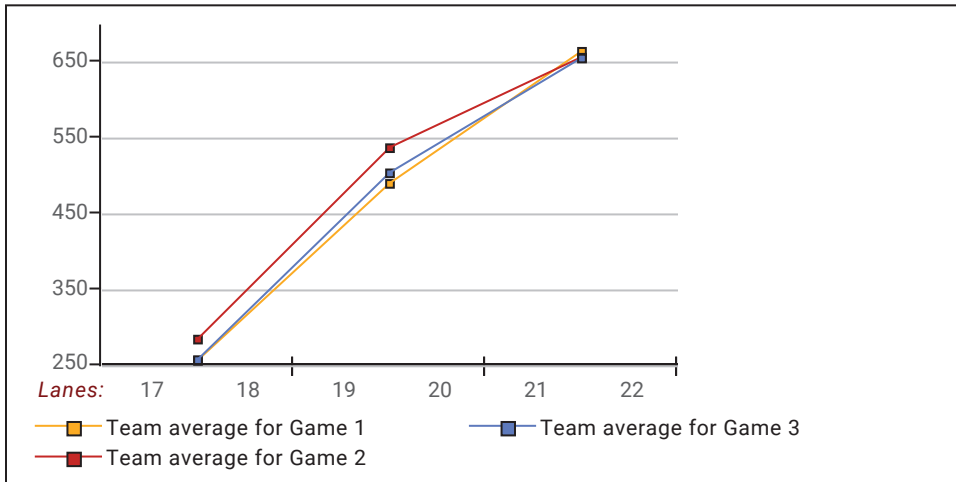

Average of Scores for Each Game