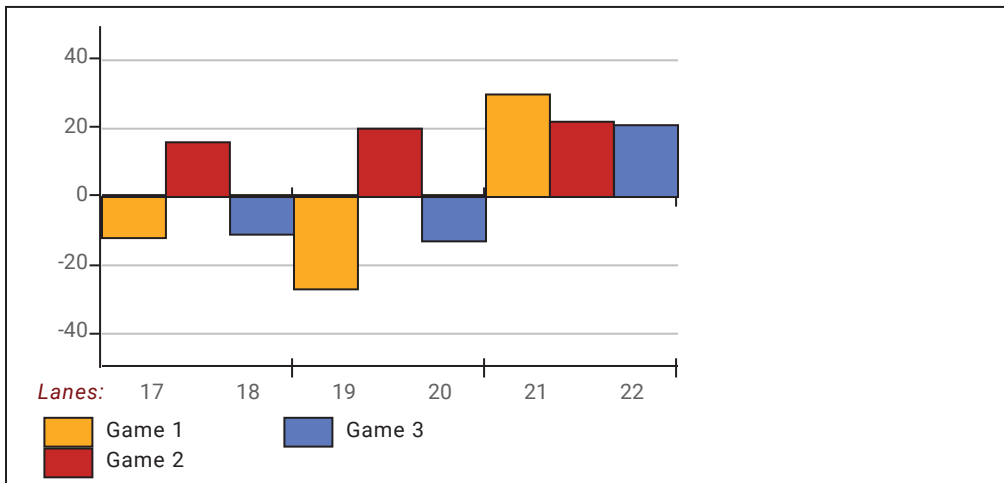

This report is for scores bowled December 11 which is Week 16 of 31

Team Average vs Avg of Scores

Average of Scores for Each Game

Amount Over/Under Team Average

This report is for scores bowled December 11 which is Week 16 of 31