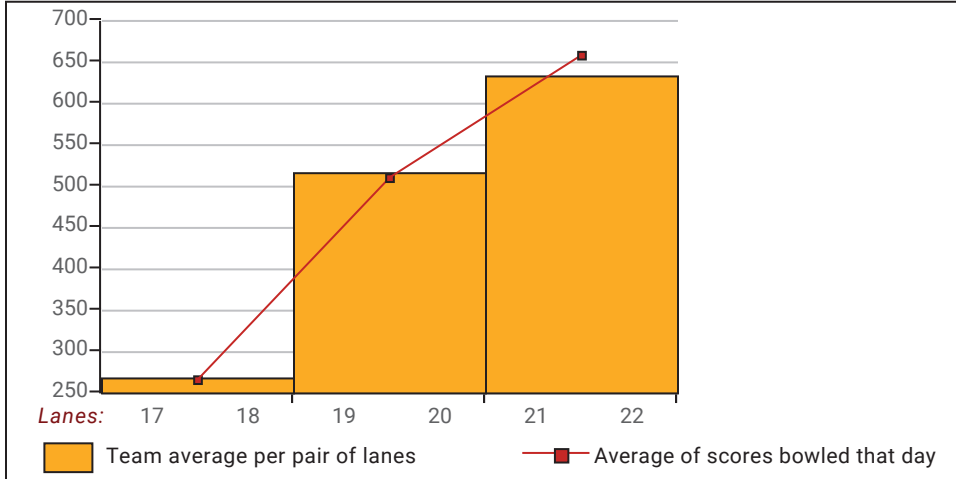

This report is for scores bowled December 11 which is Week 16 of 31

Team Average vs Avg of Scores