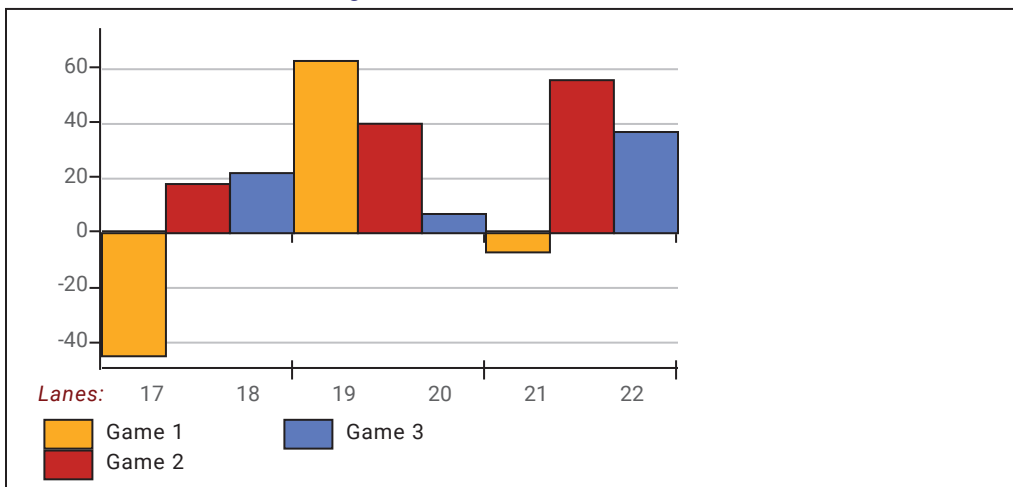

Amount Over/Under Team Average