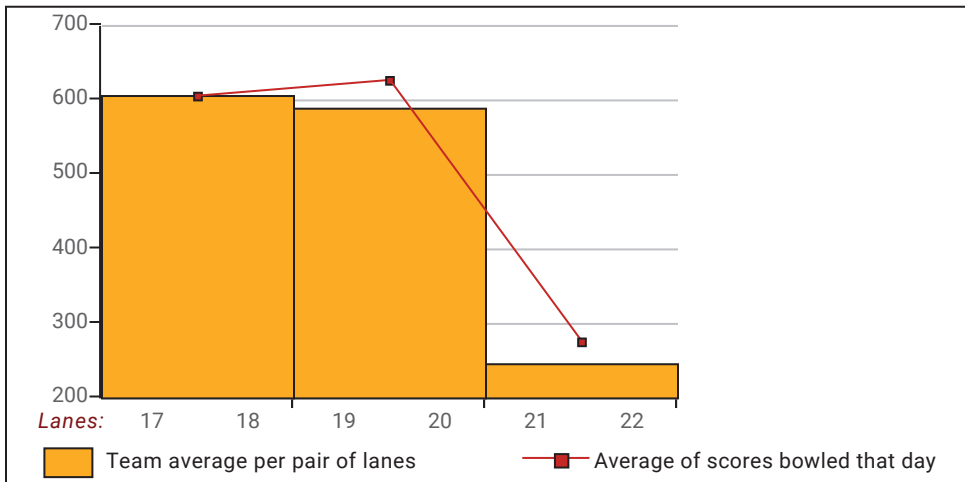

This report is for scores bowled December 4 which is Week 15 of 31

Team Average vs Avg of Scores