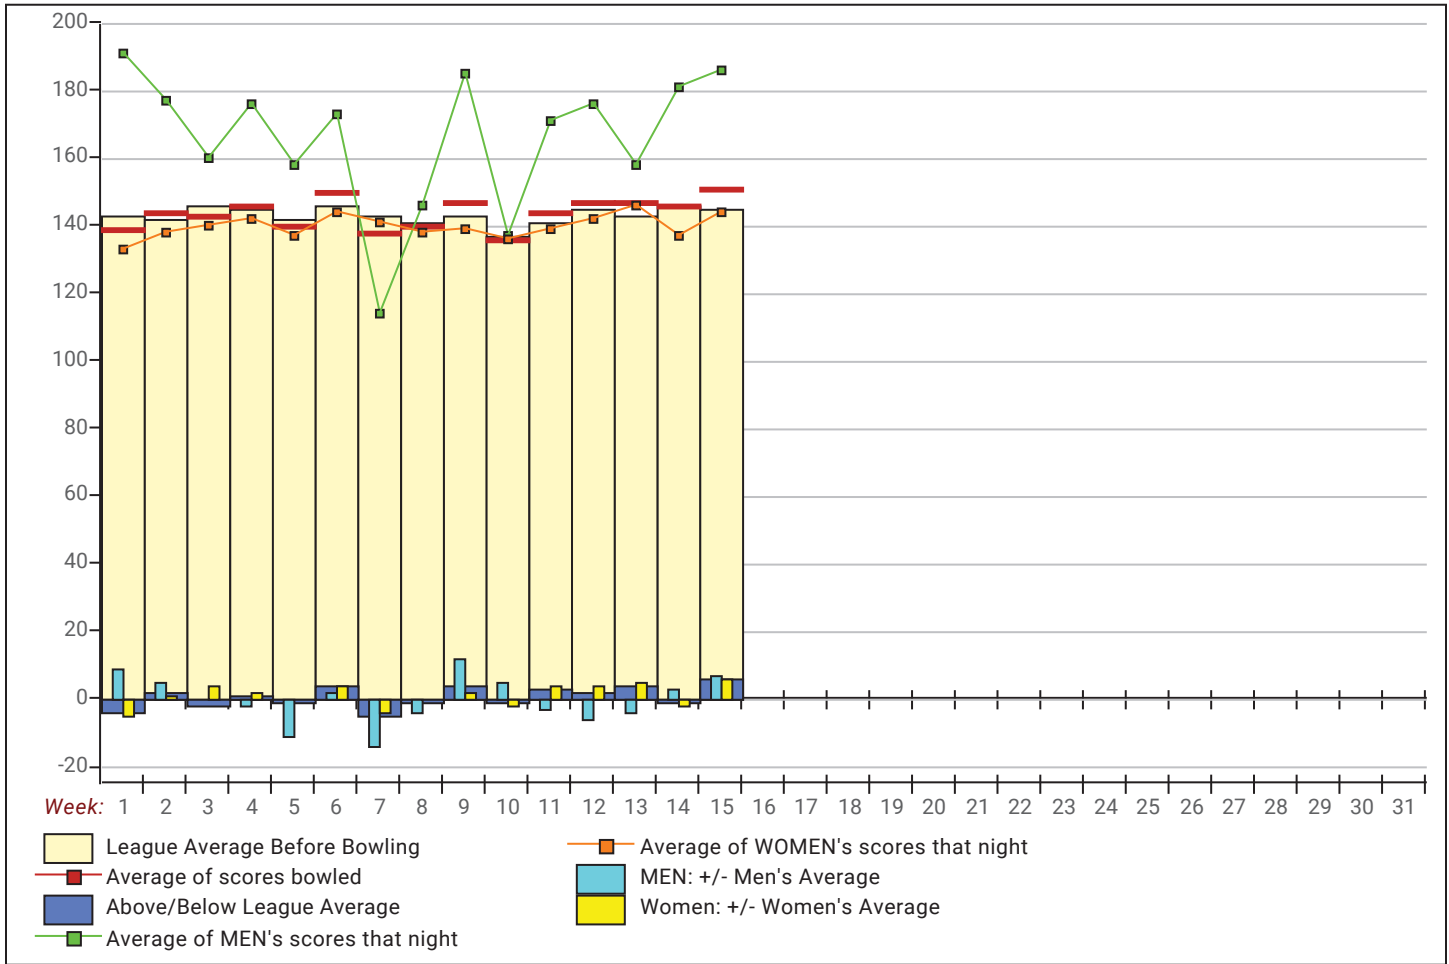

League Average Week-by-Week

League Average Statistics for Last Week

	League	Right Hand	Left Hand	Men (Lft+Rt)	Women (Lft+Rt)
League Average Before Bowling	144.68	146.40	112.13	178.56	138.71
Average of scores bowled that night	150.55	151.75	127.67	185.67	144.35
New League Average After Bowling	145.34	147.02	113.55	179.75	139.27
Change in League Average	.66	.62	1.41	1.19	.57
People Who Bowled Over Average	12	11	1	2	10
People Who Bowled Under Average	8	8		1	7
Average Amount of Series Over Avg	44.42	44.18	47.00	53.00	42.70
Average Amount of Series Under Avg	-18.63	-18.63		-34.00	-16.43
Difference Avg, NiteAvg	6.40	5.91	15.67	8.00	6.12
Number of Bowlers	20	19	1	3	17
Number of Games Bowled	60	57	3	9	51
People Who Raised Their Average	12	11	1	2	10
Raised By an Average of This Amount	1.51	1.52	1.41	2.55	1.30
People Who Lowered Their Average	8	8		1	7
Lowered By an Average of This Amou	-.61	-.61		-1.54	-.48
Number of Games Bowled Over Avera	36	33	3	5	31
Number of Games Bowled Under Avera	22	22		4	18