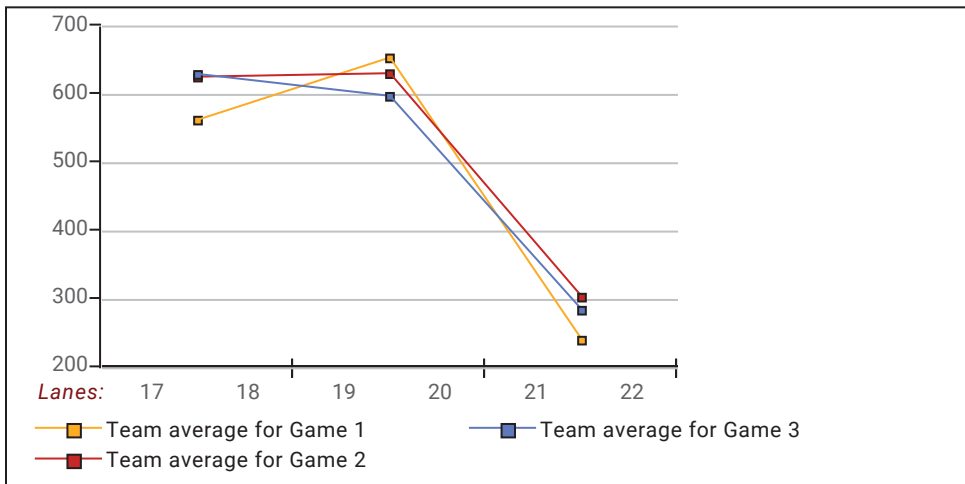

Average of Scores for Each Game